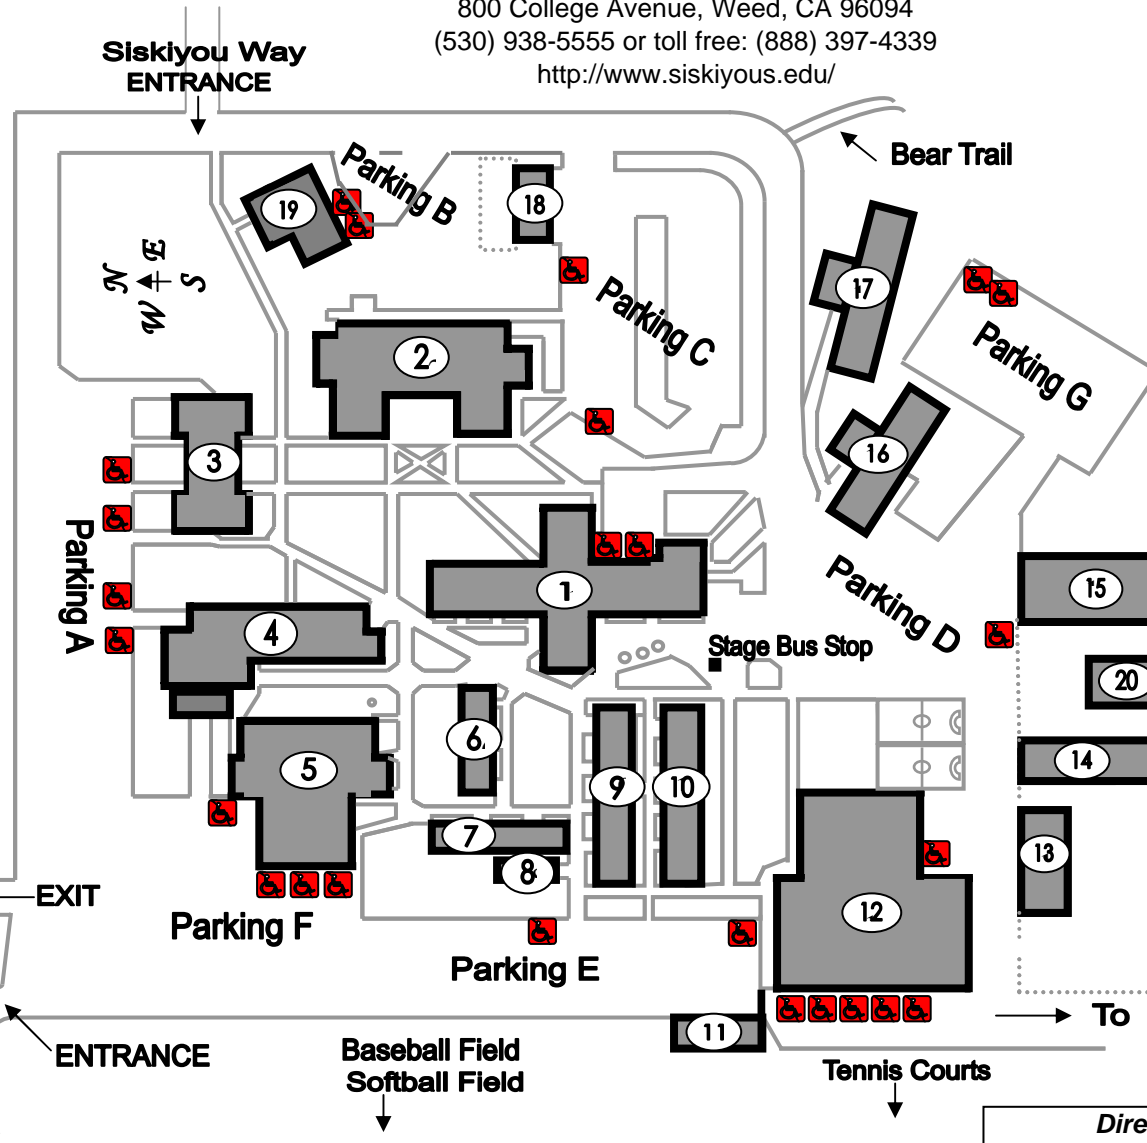

College of the Siskiyous

800 College Avenue, Weed, CA 96094
 (530) 938-5555 or toll free: (888) 397-4339
<http://www.siskiyous.edu/>

- 9. **Abner Weed Hall (AW Hall)**
Nursing Program
- 10. **Greenshields Hall (G Hall)**
Computer Lab
- 11. **Gym Annex**
Athletic Department
Maintenance Secretary
Print Shop/Faculty Secretary
- 12. **Gymnasium**
Equipment Room
Gym
Locker Rooms
Weight Room
- 13. **Maintenance**
- 14. **Athletic Training Facility**
Training Room/Weight Room
- 15. **Industrial Technology I Tech**
Welding Lab
- 16. **Ponderosa Residence Hall**
Campus Safety
Health Clinic
- 17. **Juniper Residence Hall**
- 18. **Discovery Child Dev. Center**
- 19. **Distance Learning Center**
Adjunct Faculty Office
Career and Technical Education
Technology Learning Center (TLC)
Videoconferencing
- 20. **Siskiyou County Office of Education Transition Class**

- 1. **John Mantle Student Center**
Administration/President
Administrative Conference Room
Administrative Services
Admissions and Records
Assessment/Testing
Associated Student Body (ASB)
Board Meeting Room
Business Office
Cafeteria/Snack Bar
Career Center
Cashier
Counseling Services
Employment
Financial Aid
Human Resources
Instruction Office
Lost and Found
Recruitment
Registration
Student Services
Transfer Center
Veterans Services
Welcome Center

Directions to COS Campus

- Exit I-5 at Central Weed Exit
- From south – Turn left on South Weed Blvd
- From north – Turn right on South Weed Blvd
- Follow South Weed Blvd, take first right on College Ave., go ½ mile to college entrance

NOTE: Print pages 1 of 1 or you will get 3 additional unwanted pages.

Words off the page will print in their proper places.

Looks are deceiving!

Wheelchair access signs look out of place but **do** print where they are supposed to be. They **will** have to be moved if changes are made to the wording, as this will move the placement.