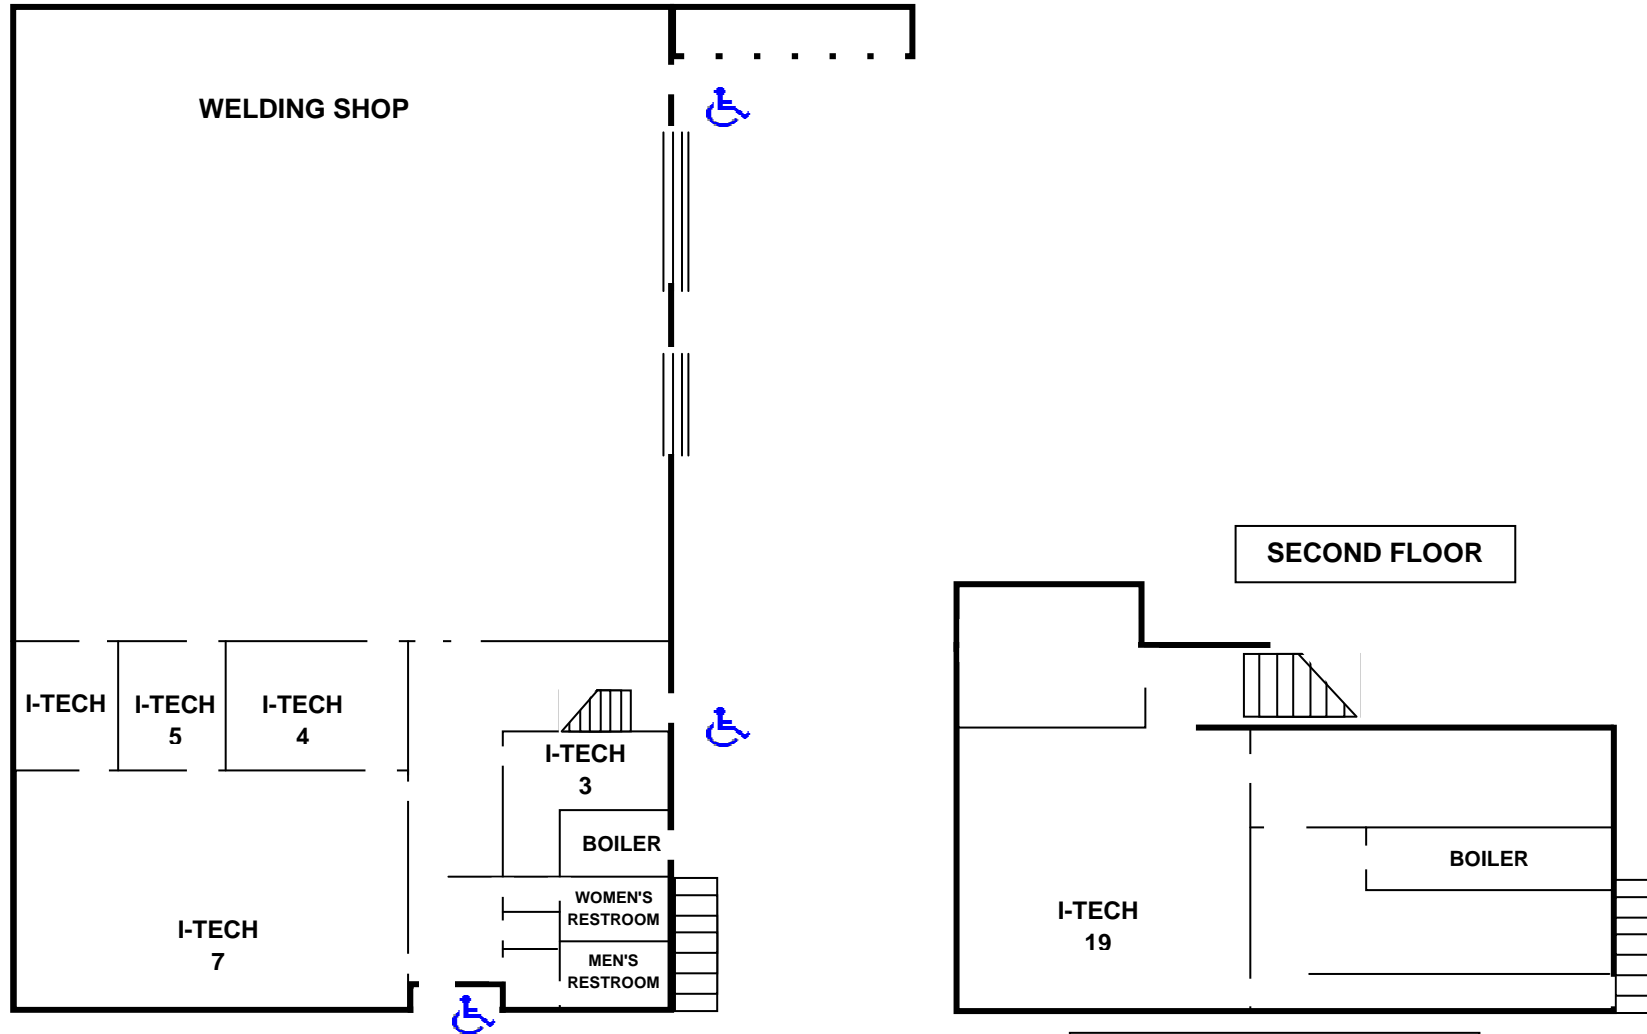

College of the Siskiyous

I-TECH

 = WHEELCHAIR ACCESSIBLE

Produced by: The College of the Siskiyous
Created by: Elisa Sawyer
FILE NAME HERE