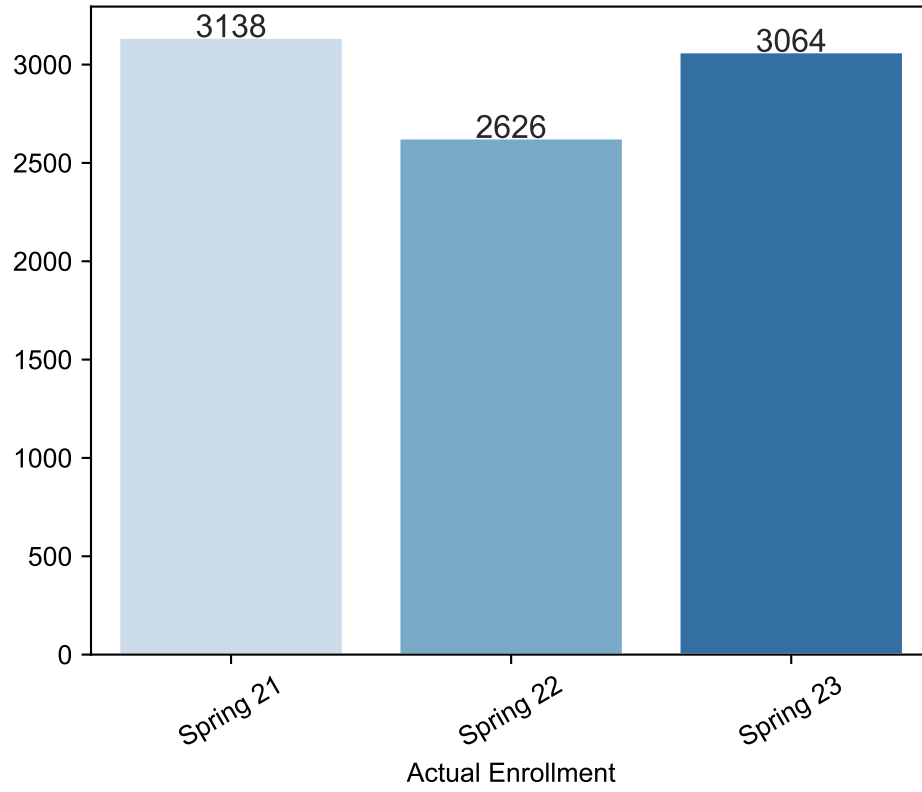

Spring Enrollment Report as of 03/06/2023

Spring Term: 3 Year Credit Enrollments

Spring Term: 3 Year Non Credit Enrollments

Spring Term: 3 Year Credit FTEs

Spring Term: 3 Year Non Credit FTEs