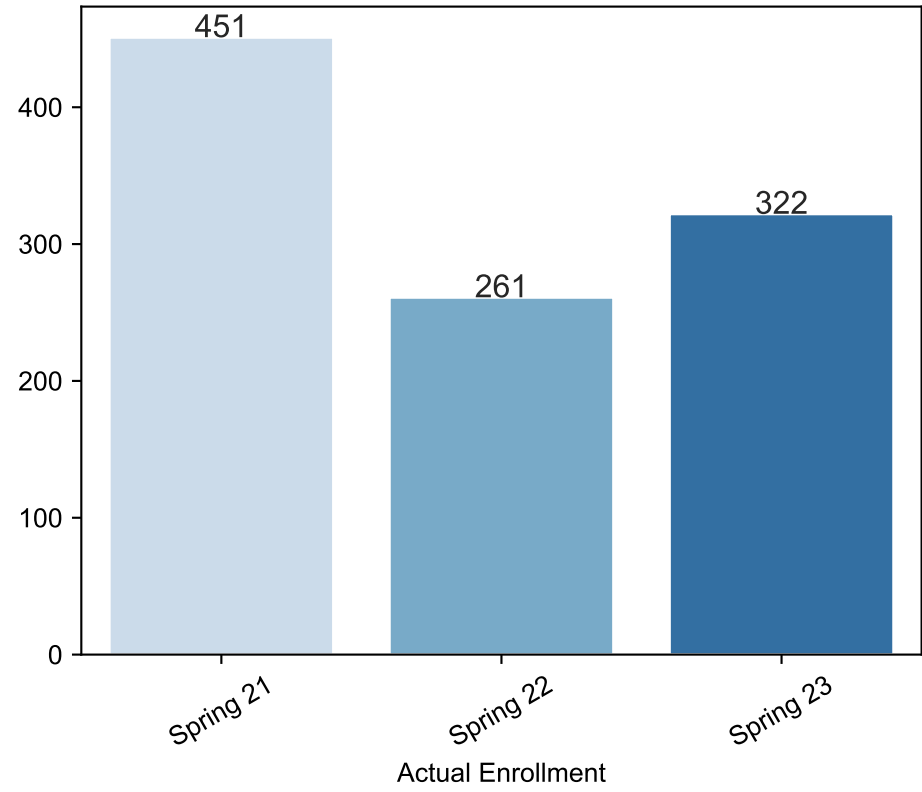

Spring Enrollment Report as of 03/06/2023

Spring Term: 3 Year Credit Enrollments

Spring Term: 3 Year Non Credit Enrollments

Spring Term: 3 Year Credit FTEs

Spring Term: 3 Year Non Credit FTEs