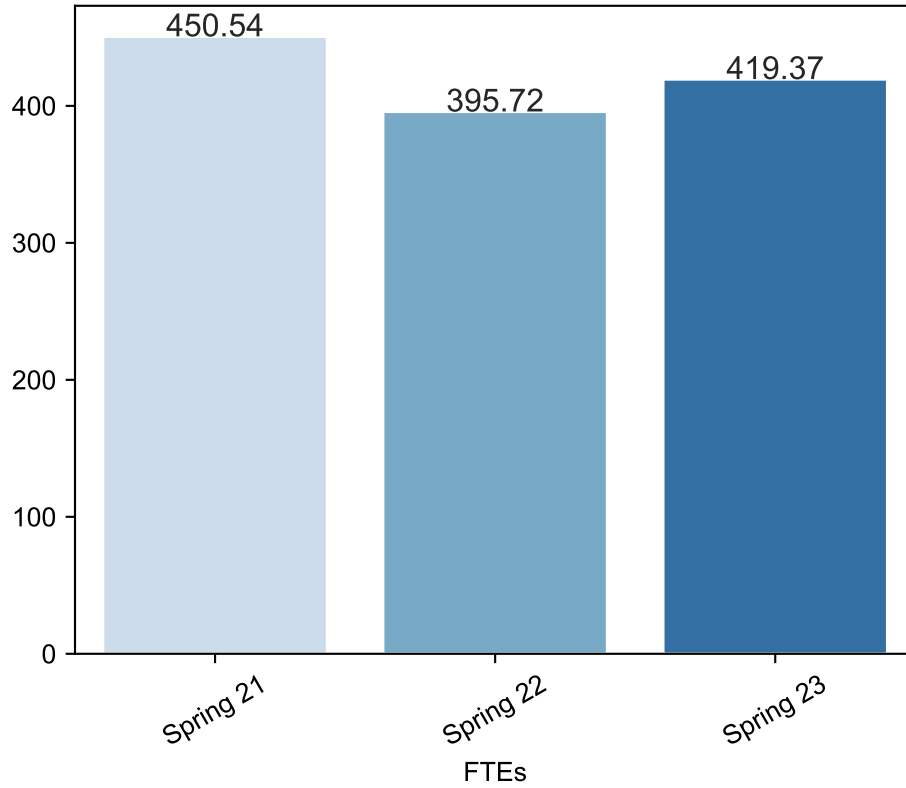

Spring Enrollment Report as of 03/06/2023

Spring Term: 3 Year Credit Enrollments

Spring Term: 3 Year Non Credit Enrollments

Spring Term: 3 Year Credit FTEs

Spring Term: 3 Year Non Credit FTEs