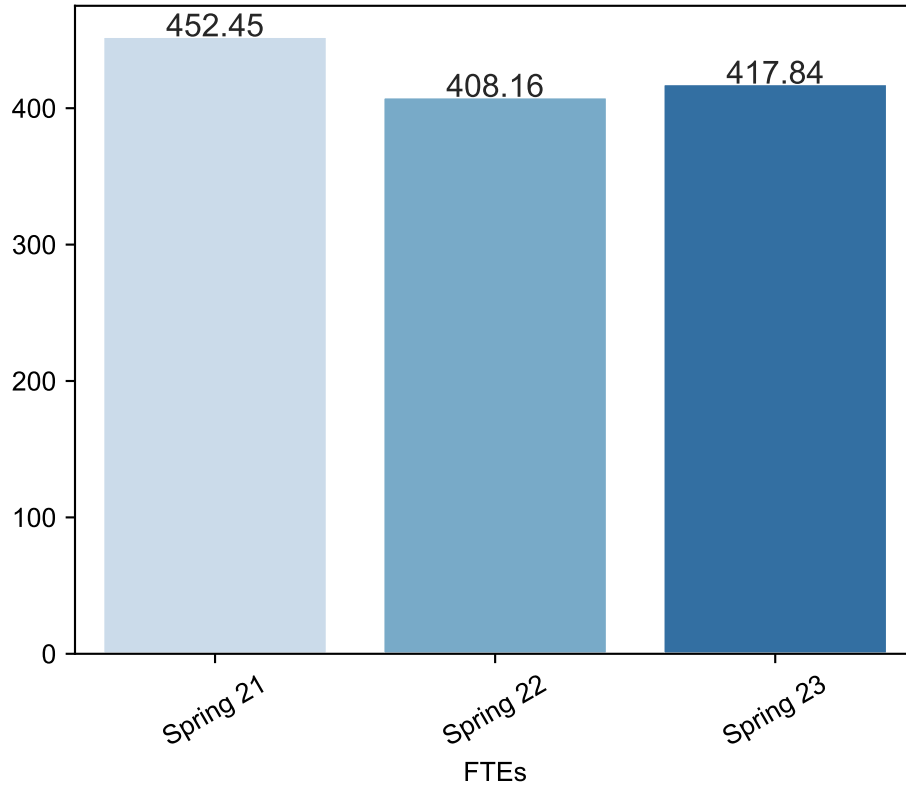

Spring Enrollment Report as of 03/20/2023

Spring Term: 3 Year Credit Enrollments

Spring Term: 3 Year Non Credit Enrollments

Spring Term: 3 Year Credit FTEs

Spring Term: 3 Year Non Credit FTEs