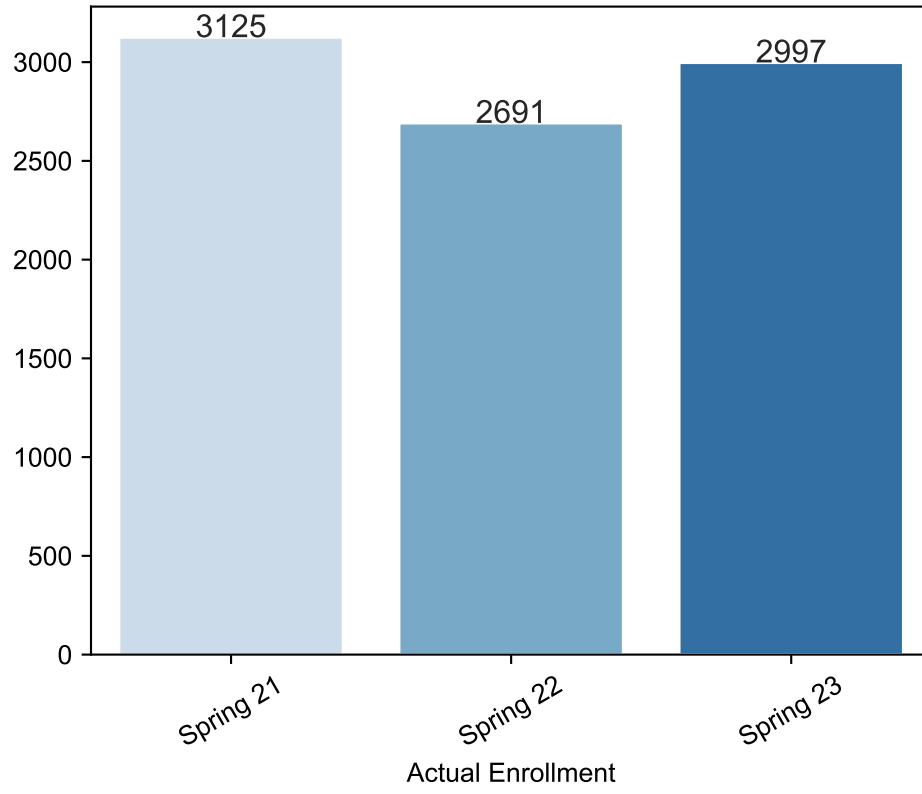

Spring Enrollment Report as of 03/20/2023

Spring Term: 3 Year Credit Enrollments

Spring Term: 3 Year Non Credit Enrollments

Spring Term: 3 Year Credit FTEs

Spring Term: 3 Year Non Credit FTEs