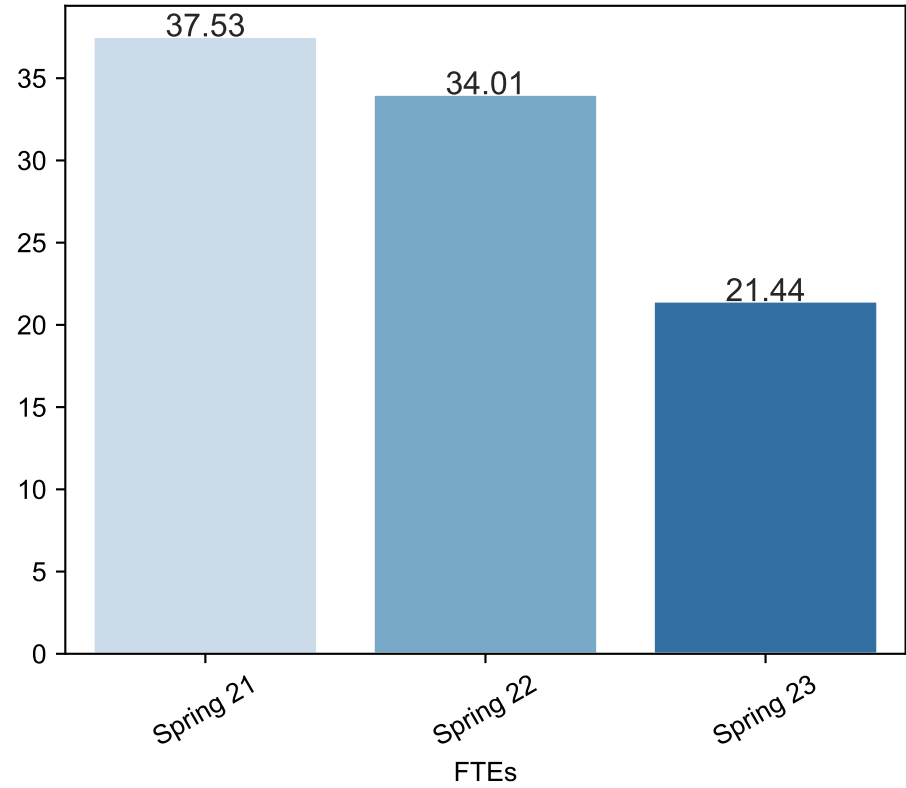

Spring Enrollment Report as of 03/27/2023

Spring Term: 3 Year Credit Enrollments

Spring Term: 3 Year Non Credit Enrollments

Spring Term: 3 Year Credit FTEs

Spring Term: 3 Year Non Credit FTEs

Report Filters

Academic Level is Credit

Academic Years Ago is in list (0, 1, 2)

Date Index for Registration Start Date : All

Enrolled is Yes

Semester is Spring

Term : All

Report Filters

Academic Level is Non Credit