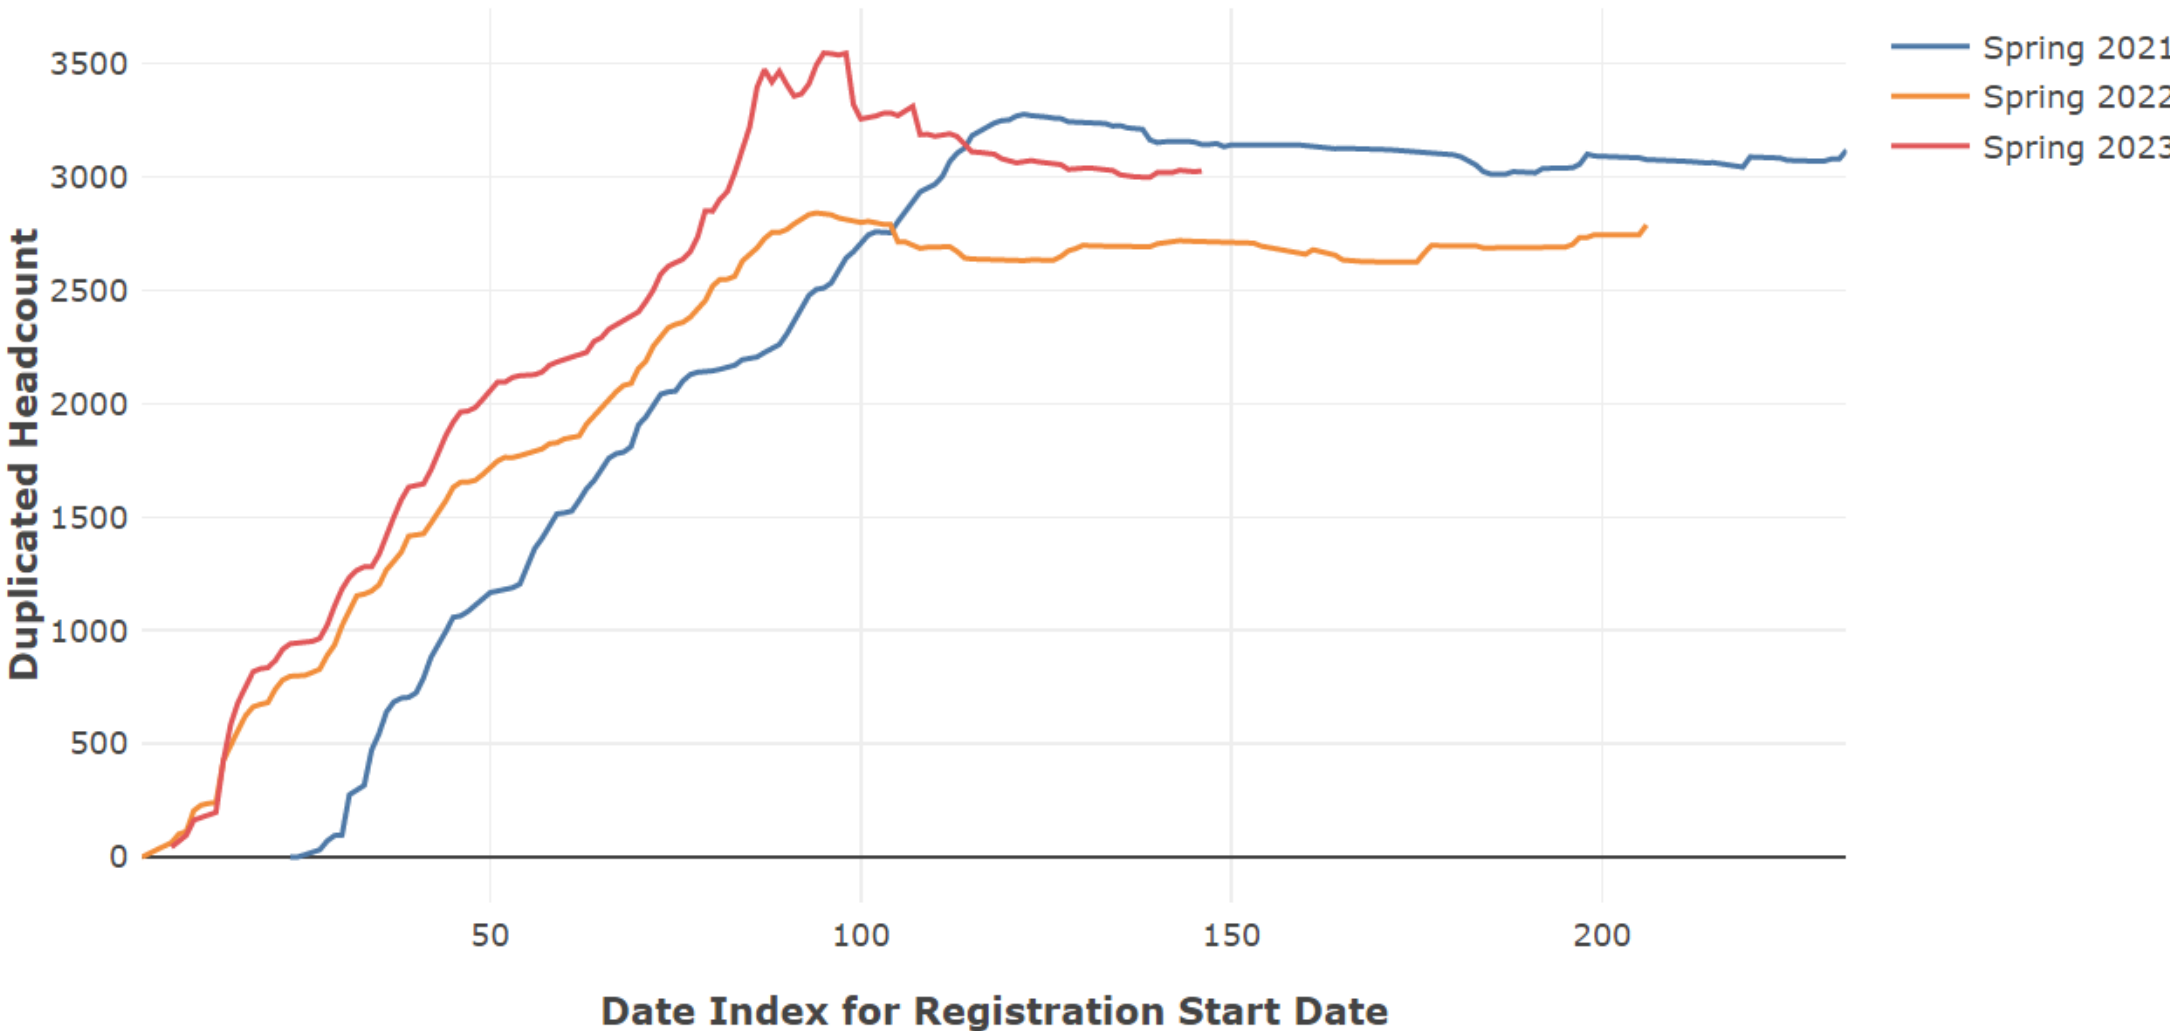

Spring Enrollment Report as of 03/27/2023

Spring Term: 3 Year Credit Enrollments

Spring Term: 3 Year Non Credit Enrollments

Spring Term: 3 Year Credit FTEs

Spring Term: 3 Year Non Credit FTEs

Report Filters

Academic Level is Credit

Academic Years Ago is in list (0, 1, 2)

Date Index for Registration Start Date : All

Enrolled is Yes

Semester is Spring

Term : All

Report Filters

Academic Level is Non Credit

Academic Years Ago is in list (0, 1, 2)

Date Index for Registration Start Date : All

Enrolled is Yes

Semester is Spring

Term : All