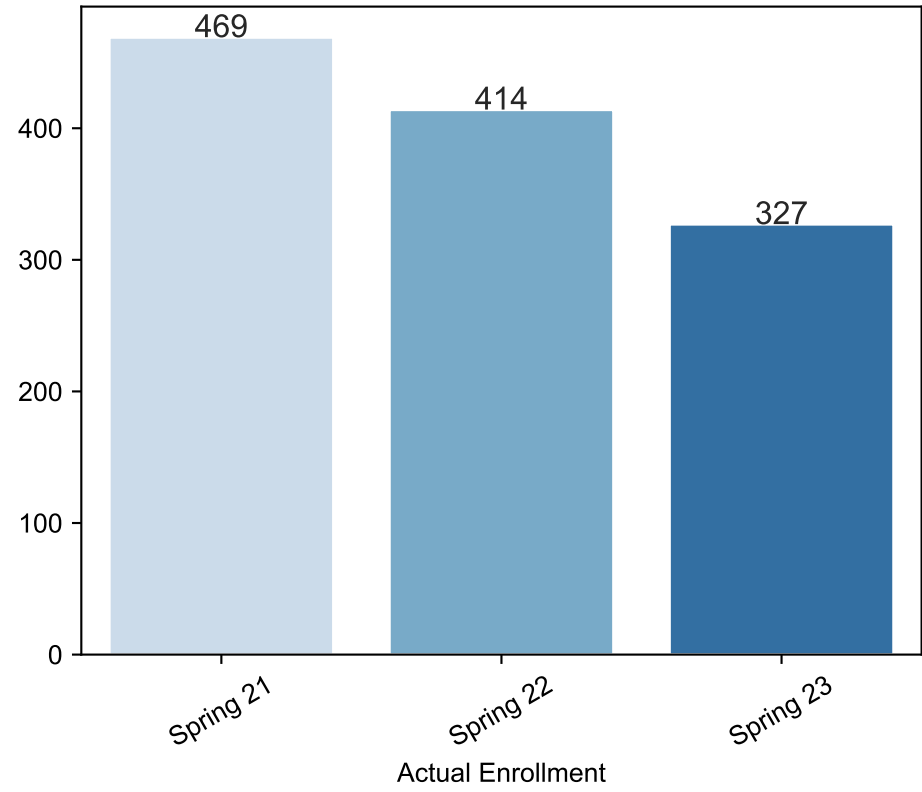

Spring Enrollment Report as of 03/27/2023

Spring Term: 3 Year Credit Enrollments

Spring Term: 3 Year Non Credit Enrollments

Spring Term: 3 Year Credit FTEs

Spring Term: 3 Year Non Credit FTEs

Report Filters

Academic Level is Credit

Academic Years Ago is in list (0, 1, 2)

Date Index for Registration Start Date : All

Enrolled is Yes

Semester is Spring

Term : All

Report Filters

Academic Level is Non Credit