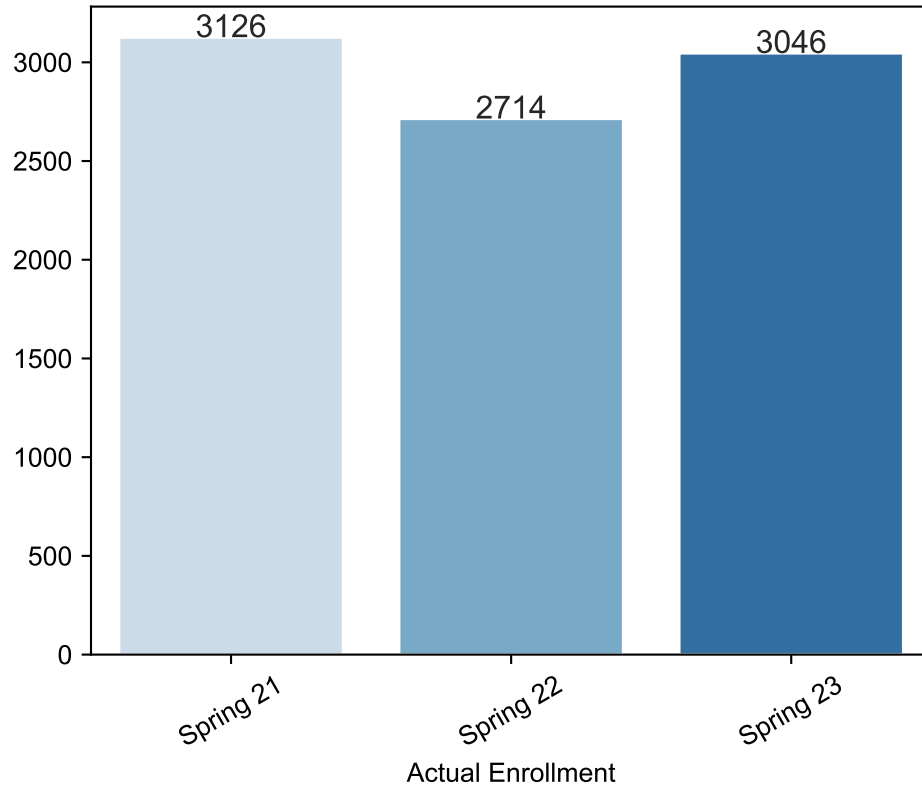

Spring Enrollment Report as of 03/27/2023

Spring Term: 3 Year Credit Enrollments

Spring Term: 3 Year Non Credit Enrollments

Spring Term: 3 Year Credit FTEs

Spring Term: 3 Year Non Credit FTEs

Report Filters

Academic Level is Credit

Academic Years Ago is in list (0, 1, 2)

Date Index for Registration Start Date : All

Enrolled is Yes

Semester is Spring

Term : All

Report Filters

Academic Level is Non Credit