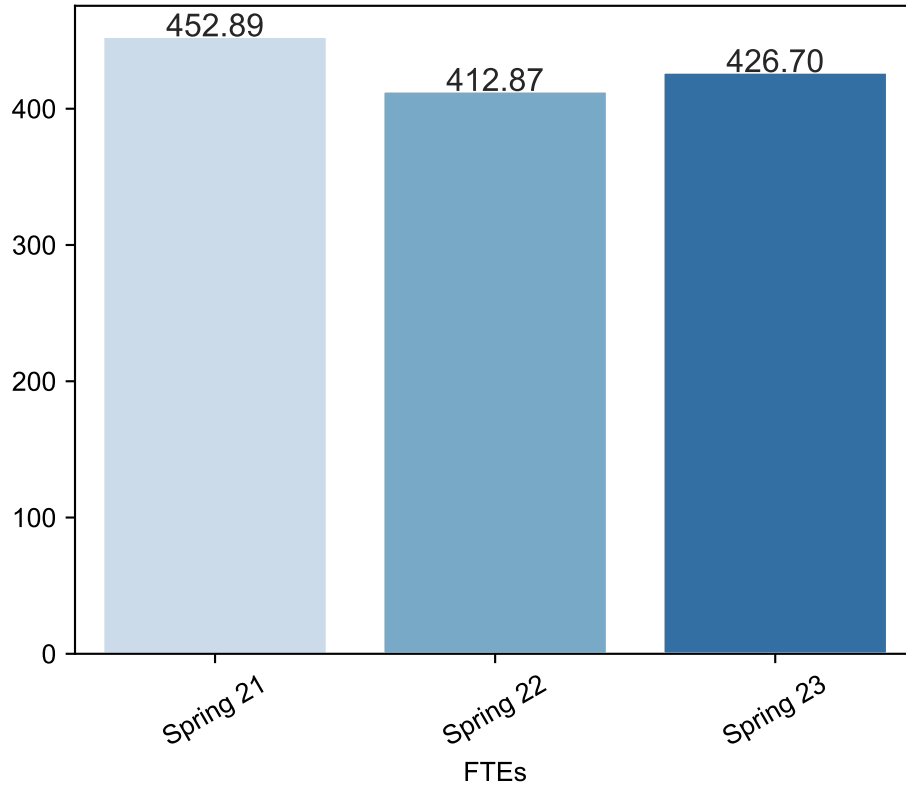

Spring Enrollment Report as of 03/27/2023

Spring Term: 3 Year Credit Enrollments

Spring Term: 3 Year Non Credit Enrollments

Spring Term: 3 Year Credit FTEs

Spring Term: 3 Year Non Credit FTEs

Report Filters

Academic Level is Credit

Academic Years Ago is in list (0, 1, 2)

Date Index for Registration Start Date : All

Enrolled is Yes

Semester is Spring

Term : All

Report Filters

Academic Level is Non Credit