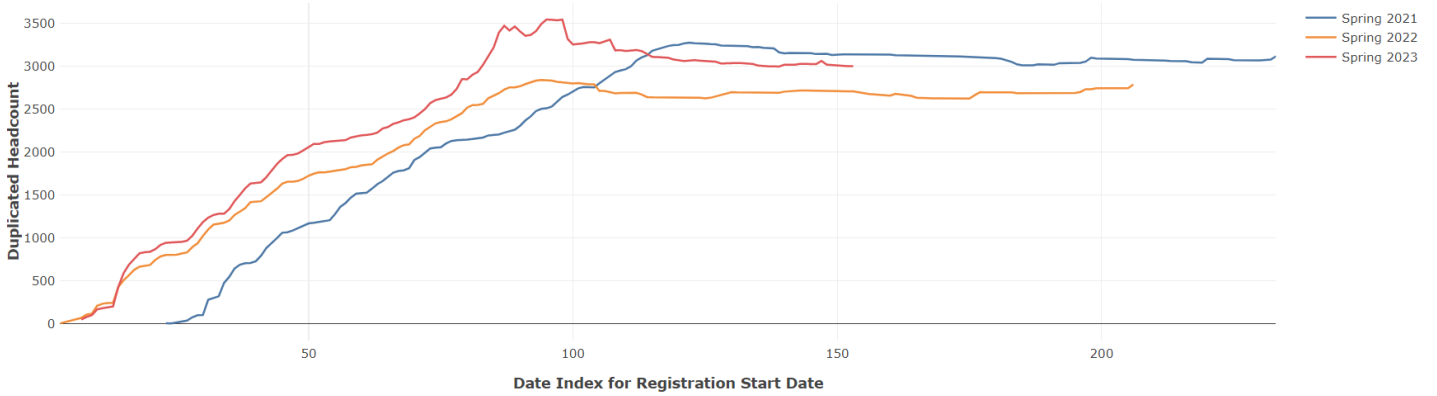

## Spring Term: 3 Year Non Credit Enrollments

## Spring Term: 3 Year Credit FTEs

## Spring Term: 3 Year Non Credit FTEs

Report Filters Academic Level is Credit Academic Years Ago is in list (0, 1, 2) Date Index for Registration Start Date : All Enrolled is Yes Semester is Spring

Measures Duplicated Headcount