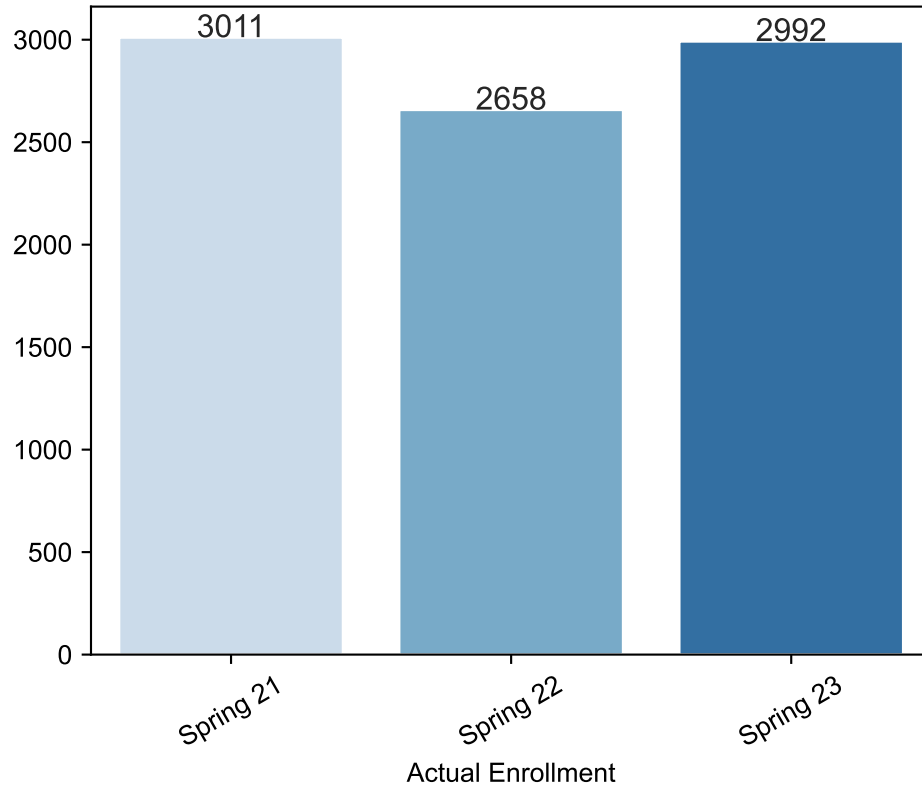

Spring Enrollment Report as of 04/10/2023

Spring Term: 3 Year Credit Enrollments

Spring Term: 3 Year Non Credit Enrollments

Spring Term: 3 Year Credit FTEs

Spring Term: 3 Year Non Credit FTEs

Report Filters Academic Level is Credit Academic Years Ago is in list (0, 1, 2) Date Index for Registration Start Date : All Enrolled is Yes Semester is Spring

Measures Duplicated Headcount

Report Filters

Academic Level is Non Credit

Academic Years Ago is in list (0, 1, 2)

Date Index for Registration Start Date : All

Enrolled is Yes

Semester is Spring

Measures