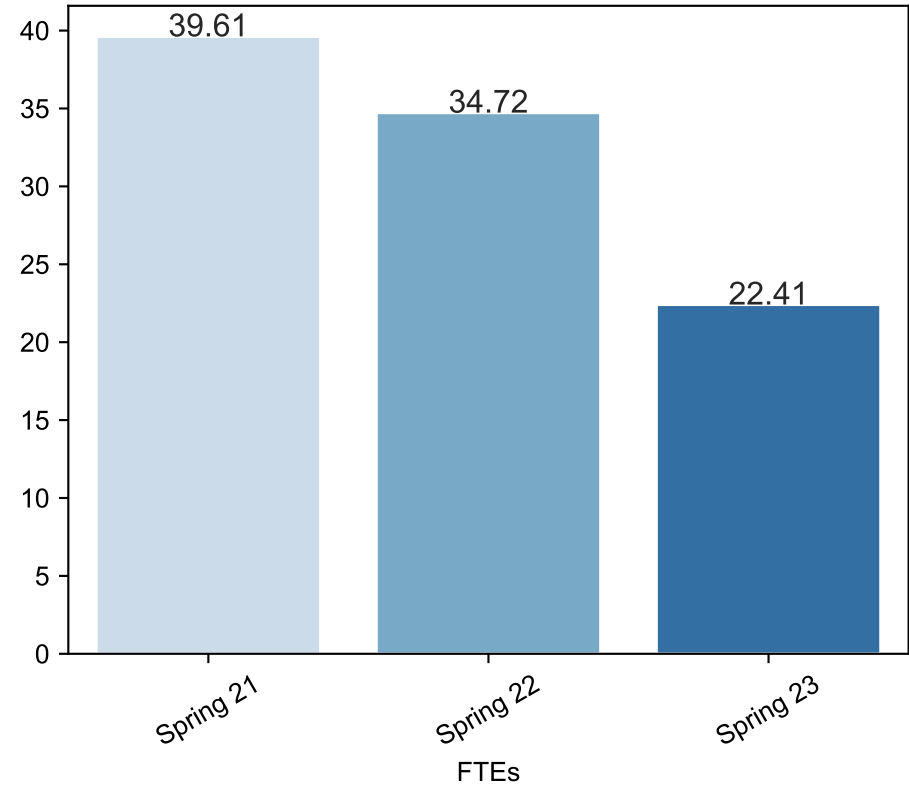

Spring Enrollment Report as of 04/10/2023

Spring Term: 3 Year Credit Enrollments

Spring Term: 3 Year Non Credit Enrollments

Spring Term: 3 Year Credit FTEs

Spring Term: 3 Year Non Credit FTEs

Report Filters Academic Level is Credit Academic Years Ago is in list (0, 1, 2) Date Index for Registration Start Date : All Enrolled is Yes Semester is Spring

Measures Duplicated Headcount

Report Filters

Academic Level is Non Credit

Academic Years Ago is in list (0, 1, 2)

Date Index for Registration Start Date : All

Enrolled is Yes

Semester is Spring

Measures

Duplicated Headcount