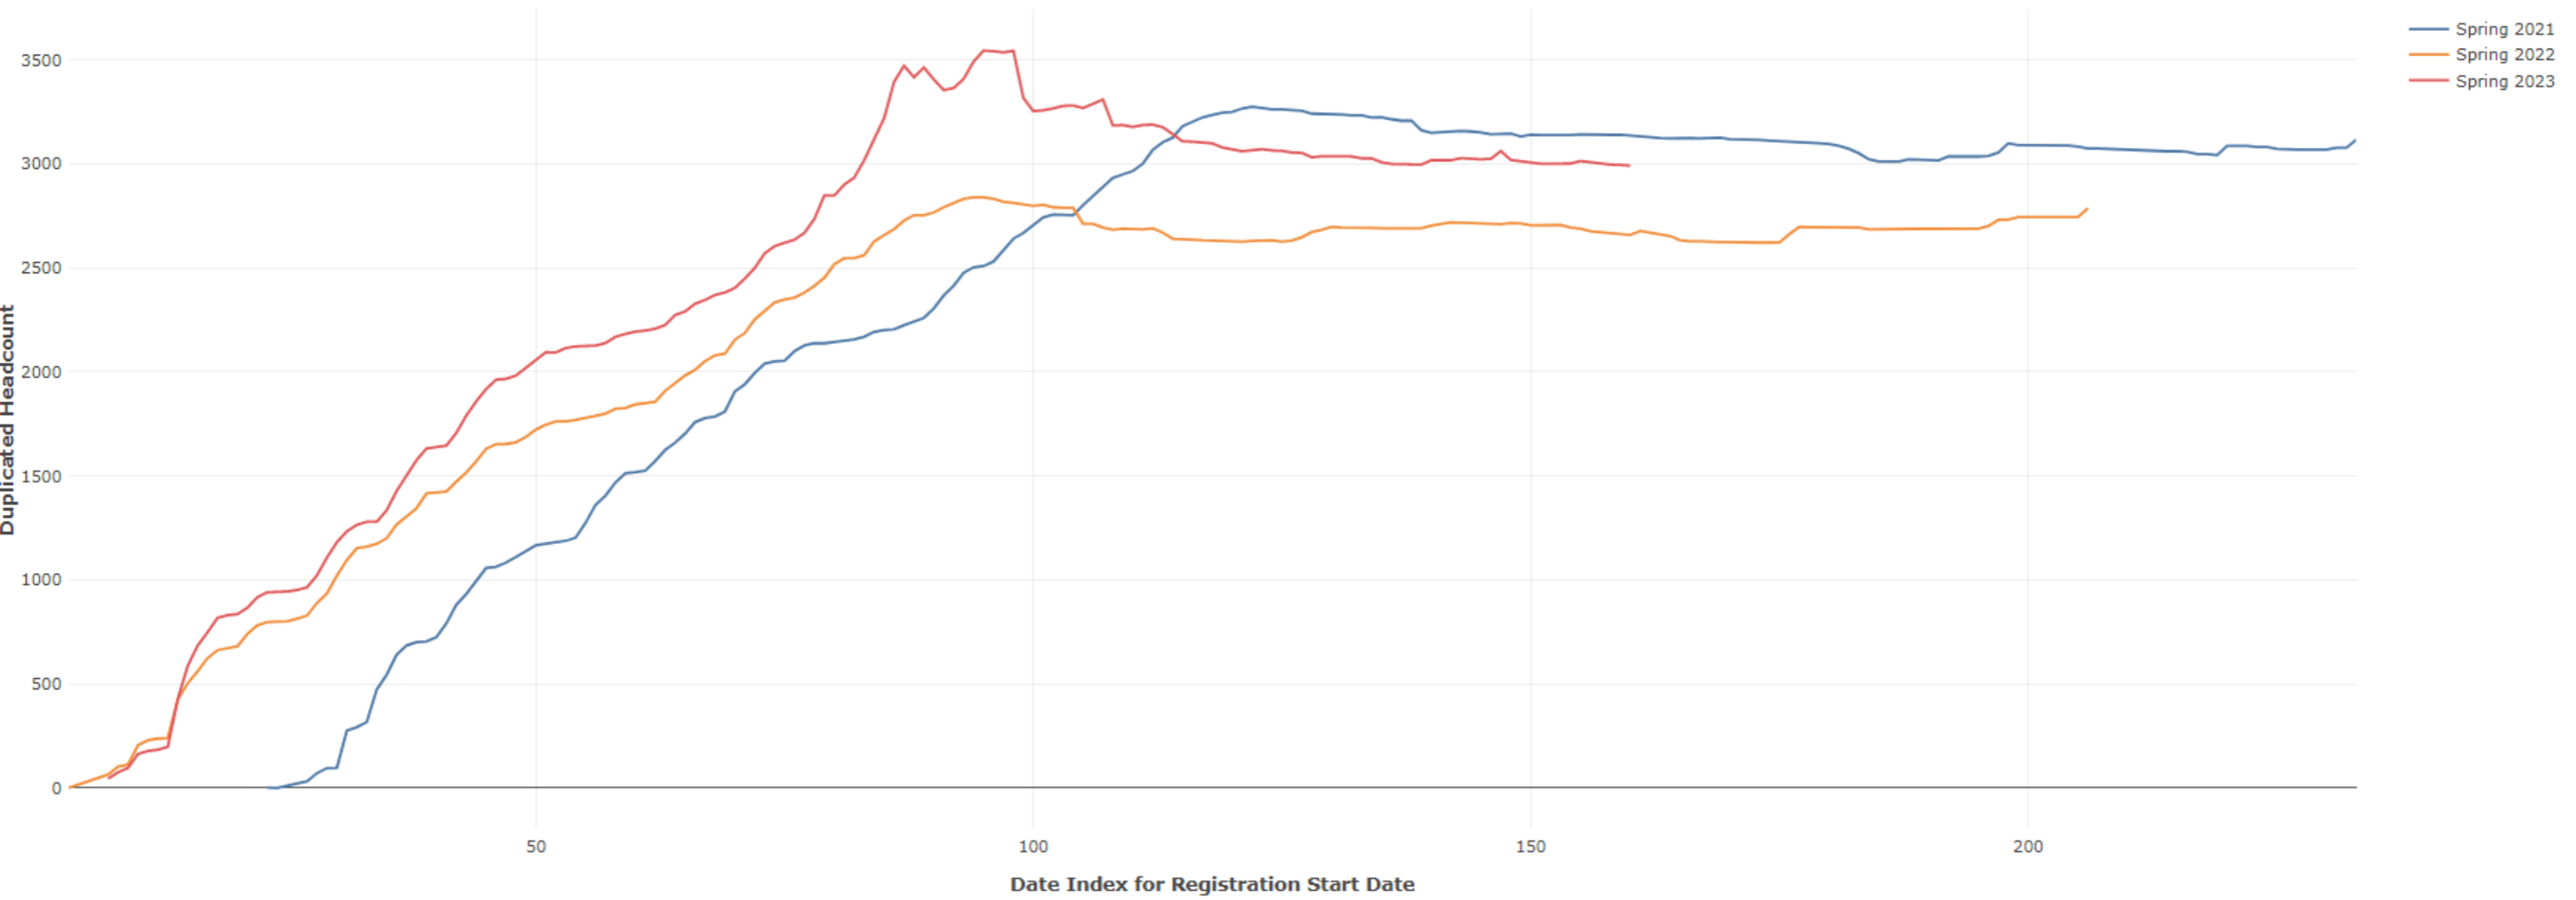

Spring Enrollment Report as of 04/10/2023

Spring Term: 3 Year Credit Enrollments

Spring Term: 3 Year Non Credit Enrollments

Spring Term: 3 Year Credit FTEs

Spring Term: 3 Year Non Credit FTEs

Report Filters Academic Level is Credit Academic Years Ago is in list (0, 1, 2) Date Index for Registration Start Date : All Enrolled is Yes Semester is Spring

Measures Duplicated Headcount

Report Filters

Academic Level is Non Credit

Academic Years Ago is in list (0, 1, 2)

Date Index for Registration Start Date : All

Enrolled is Yes

Semester is Spring

Measures

Duplicated Headcount