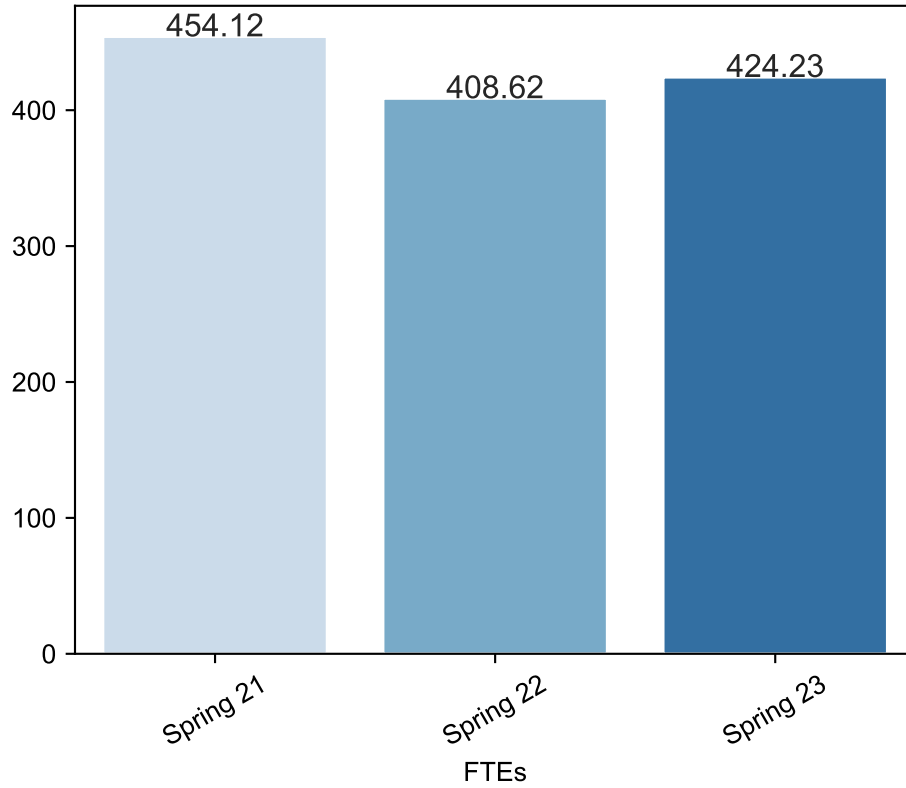

Spring Enrollment Report as of 04/10/2023

Spring Term: 3 Year Credit Enrollments

Spring Term: 3 Year Non Credit Enrollments

Spring Term: 3 Year Credit FTEs

Spring Term: 3 Year Non Credit FTEs

Report Filters Academic Level is Credit Academic Years Ago is in list (0, 1, 2) Date Index for Registration Start Date : All Enrolled is Yes Semester is Spring

Measures Duplicated Headcount

Report Filters

Academic Level is Non Credit

Academic Years Ago is in list (0, 1, 2)

Date Index for Registration Start Date : All

Enrolled is Yes

Semester is Spring

Measures

Duplicated Headcount