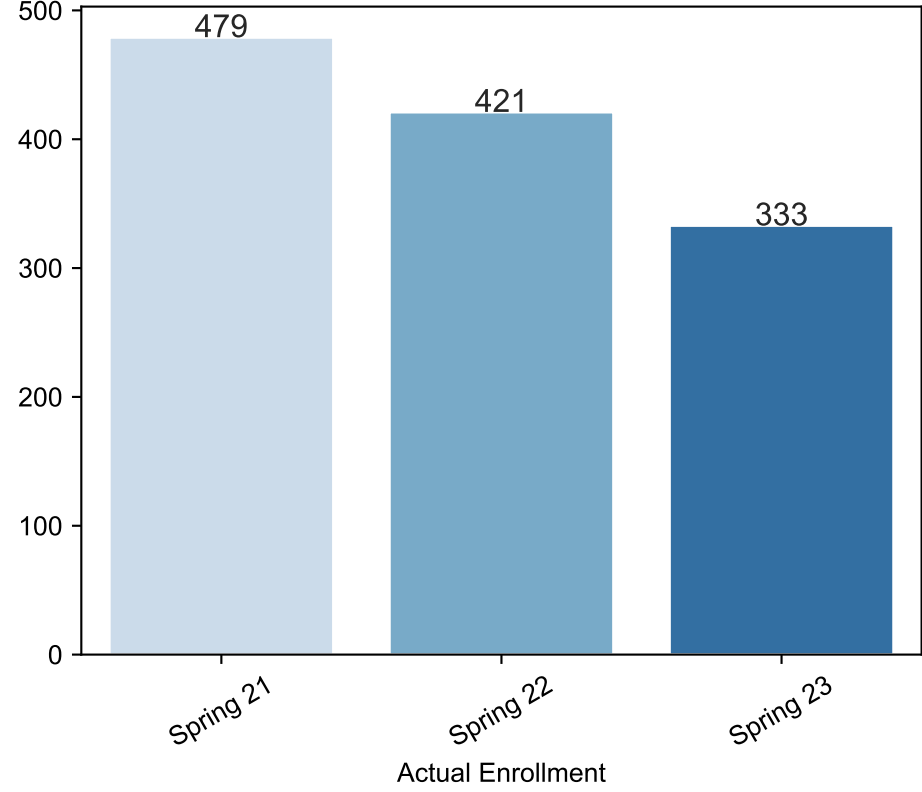

Spring Enrollment Report as of 04/10/2023

Spring Term: 3 Year Credit Enrollments

Spring Term: 3 Year Non Credit Enrollments

Spring Term: 3 Year Credit FTEs

Spring Term: 3 Year Non Credit FTEs

Report Filters Academic Level is Credit Academic Years Ago is in list (0, 1, 2) Date Index for Registration Start Date : All Enrolled is Yes Semester is Spring

Measures Duplicated Headcount

Report Filters

Academic Level is Non Credit

Academic Years Ago is in list (0, 1, 2)

Date Index for Registration Start Date : All

Enrolled is Yes

Semester is Spring

Measures

Duplicated Headcount