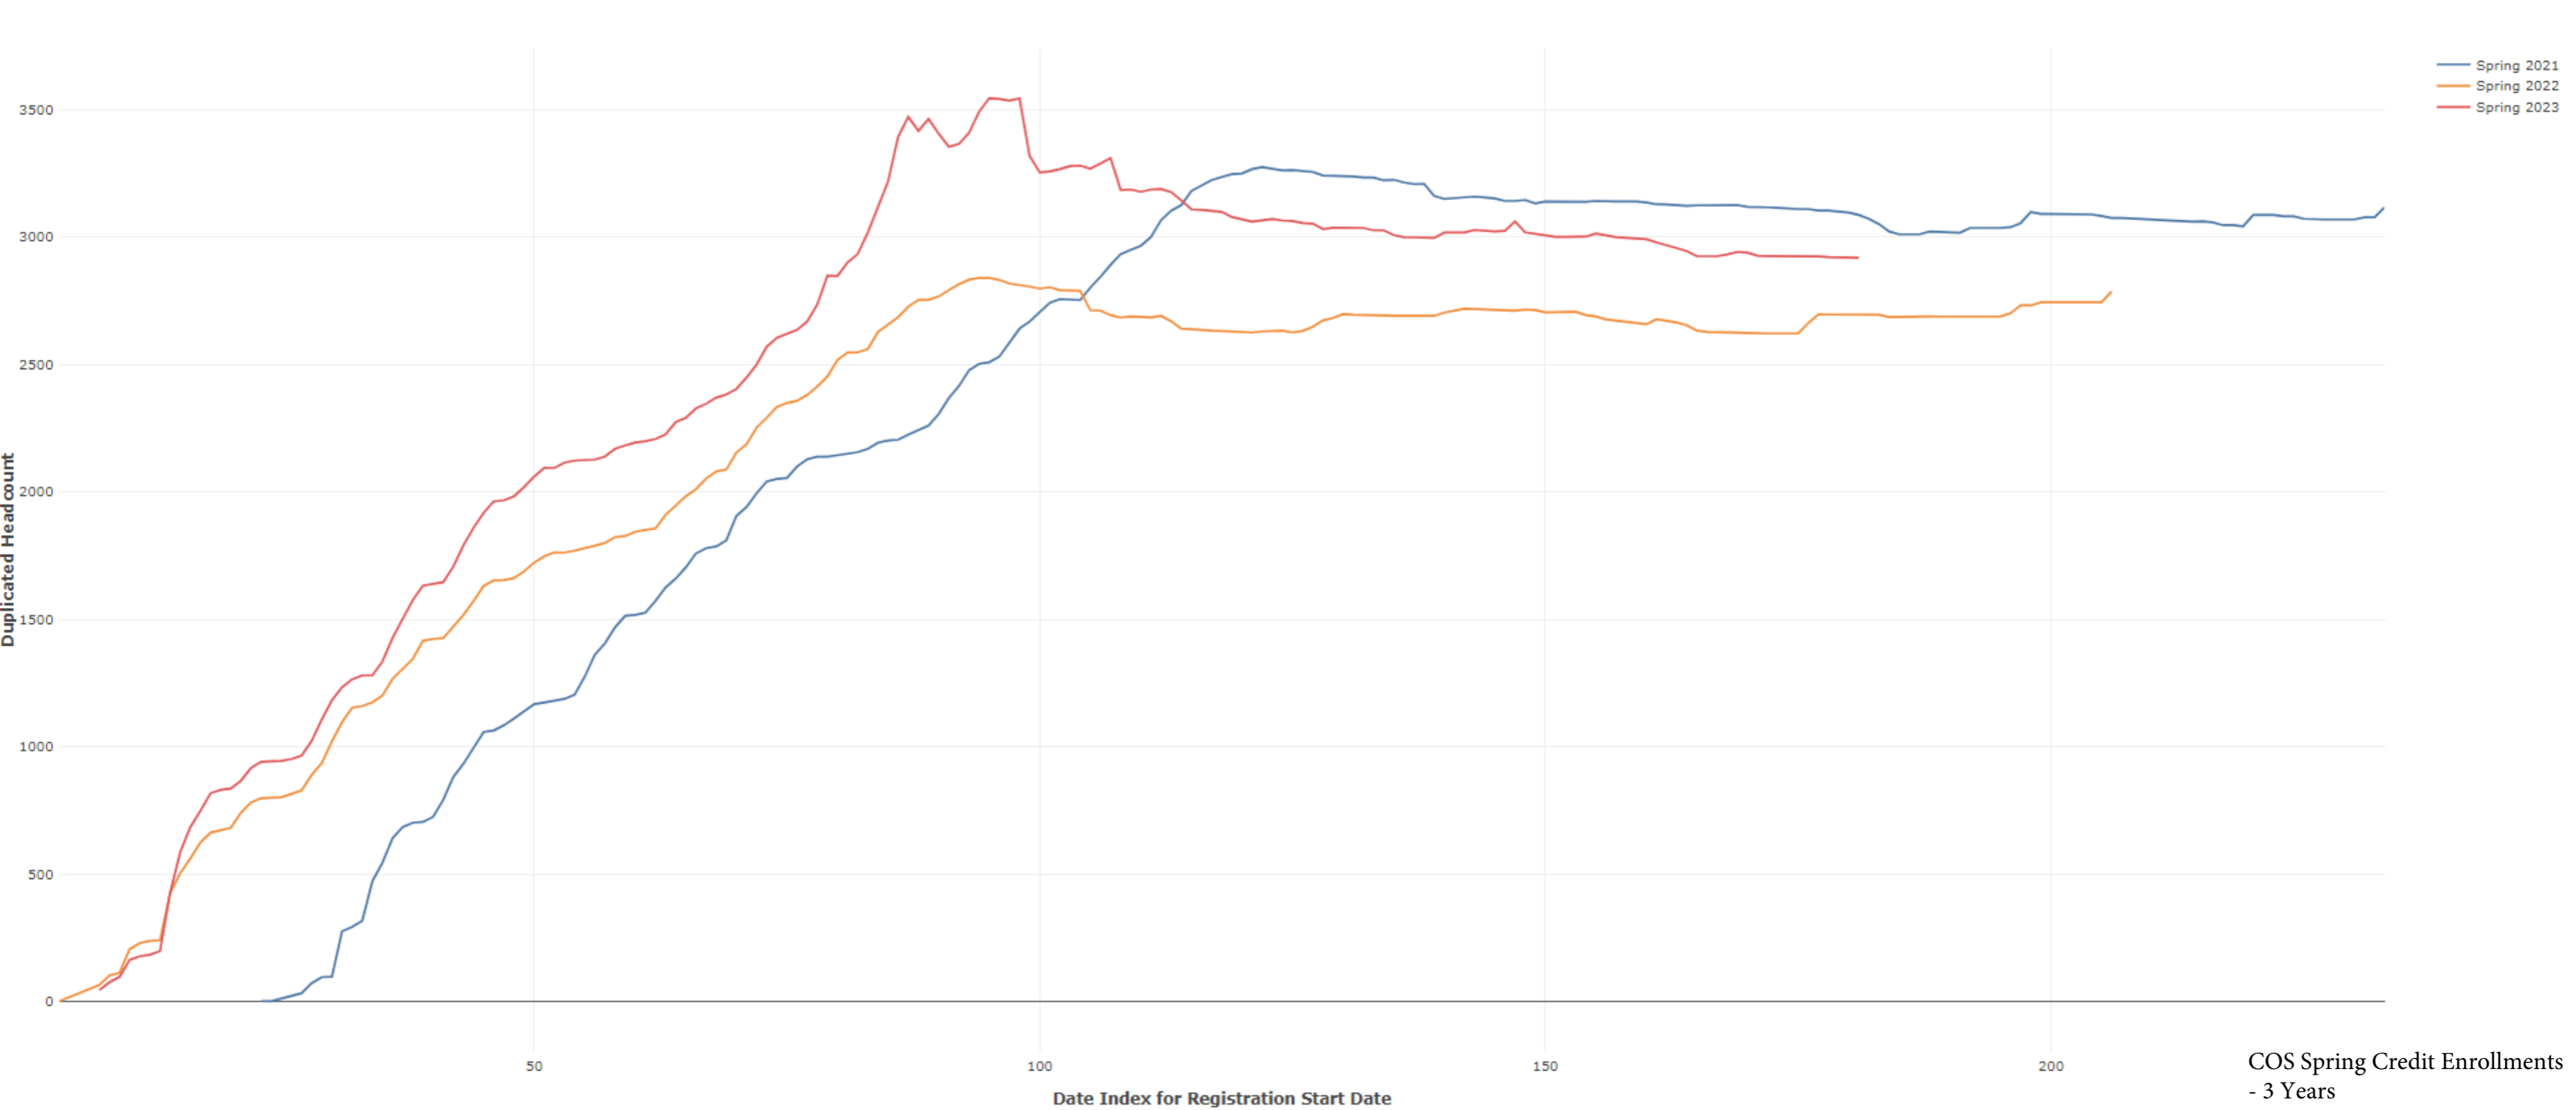

## Spring Term: 3 Year Non Credit Enrollments

## Spring Term: 3 Year Non Credit FTEs

Spring 2021  
Spring 2022  
Spring 2023

Duplicated Head count

50

100

150

200

Date Index for Registration Start Date