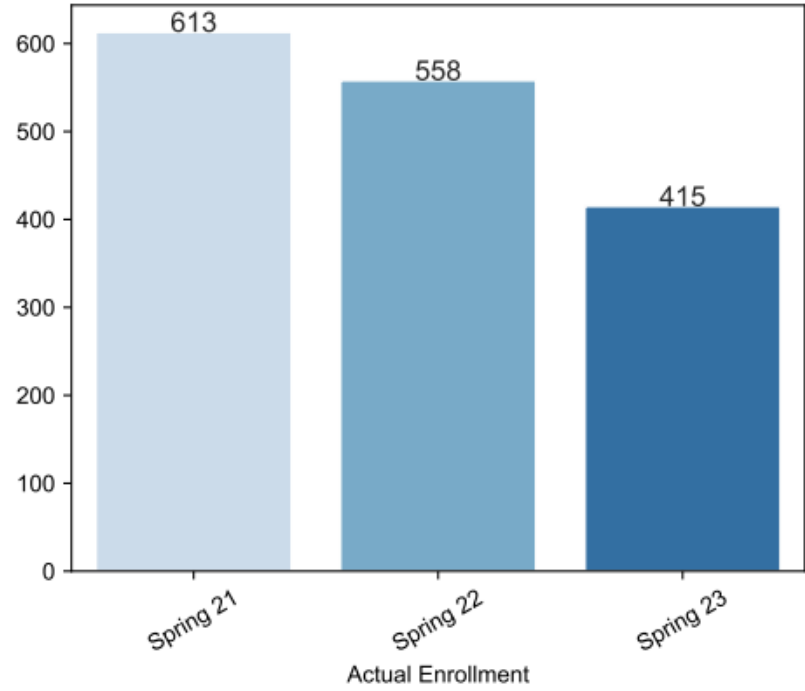

Spring Enrollment Report as of 05/08/2023

Spring Term: 3 Year Credit Enrollments

Spring Term: 3 Year Non Credit Enrollments

Spring Term: 3 Year Credit FTEs

Spring Term: 3 Year Non Credit FTEs