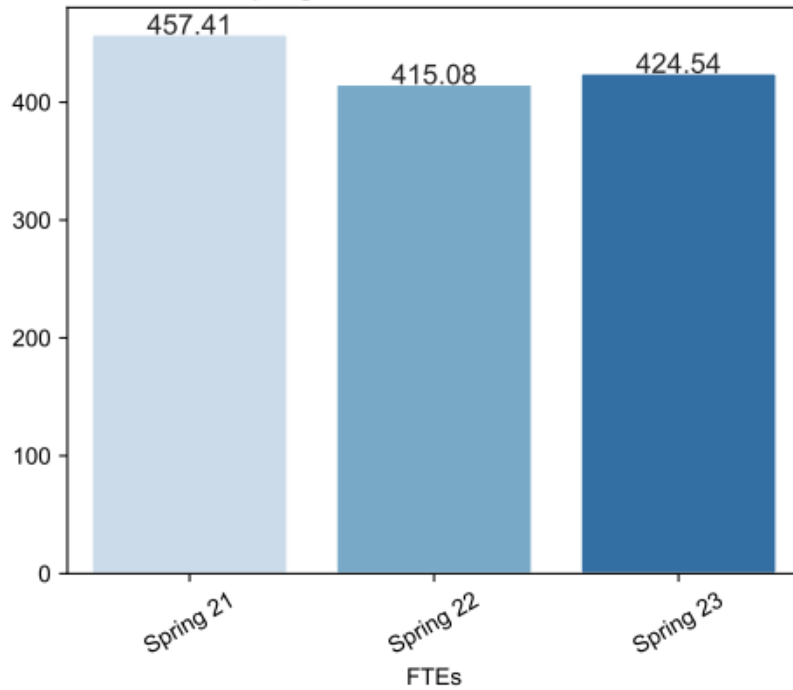

Spring Enrollment Report as of 05/08/2023

Spring Term: 3 Year Credit Enrollments

Spring Term: 3 Year Non Credit Enrollments

Spring Term: 3 Year Credit FTEs

Spring Term: 3 Year Non Credit FTEs