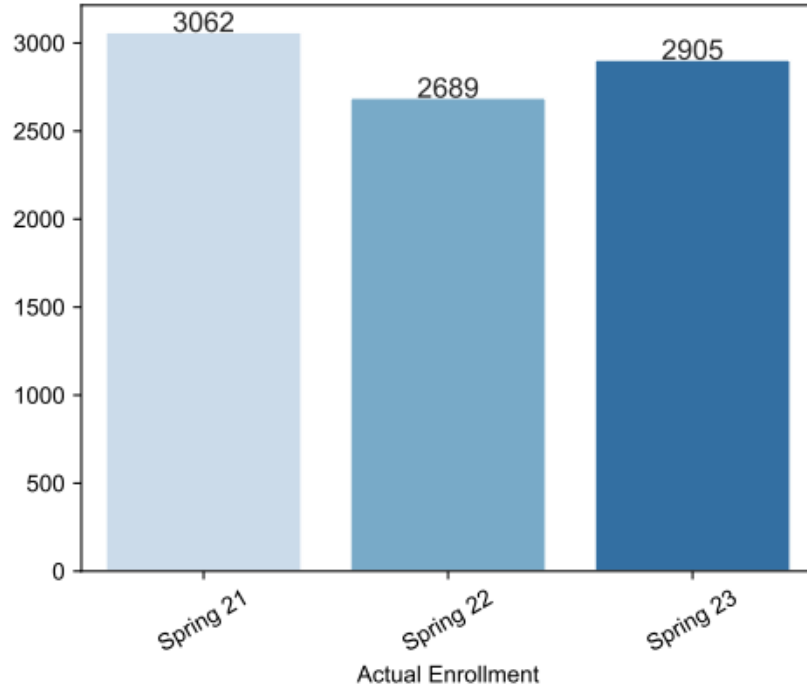

Spring Enrollment Report as of 05/08/2023

Spring Term: 3 Year Credit Enrollments

Spring Term: 3 Year Non Credit Enrollments

Spring Term: 3 Year Credit FTEs

Spring Term: 3 Year Non Credit FTEs