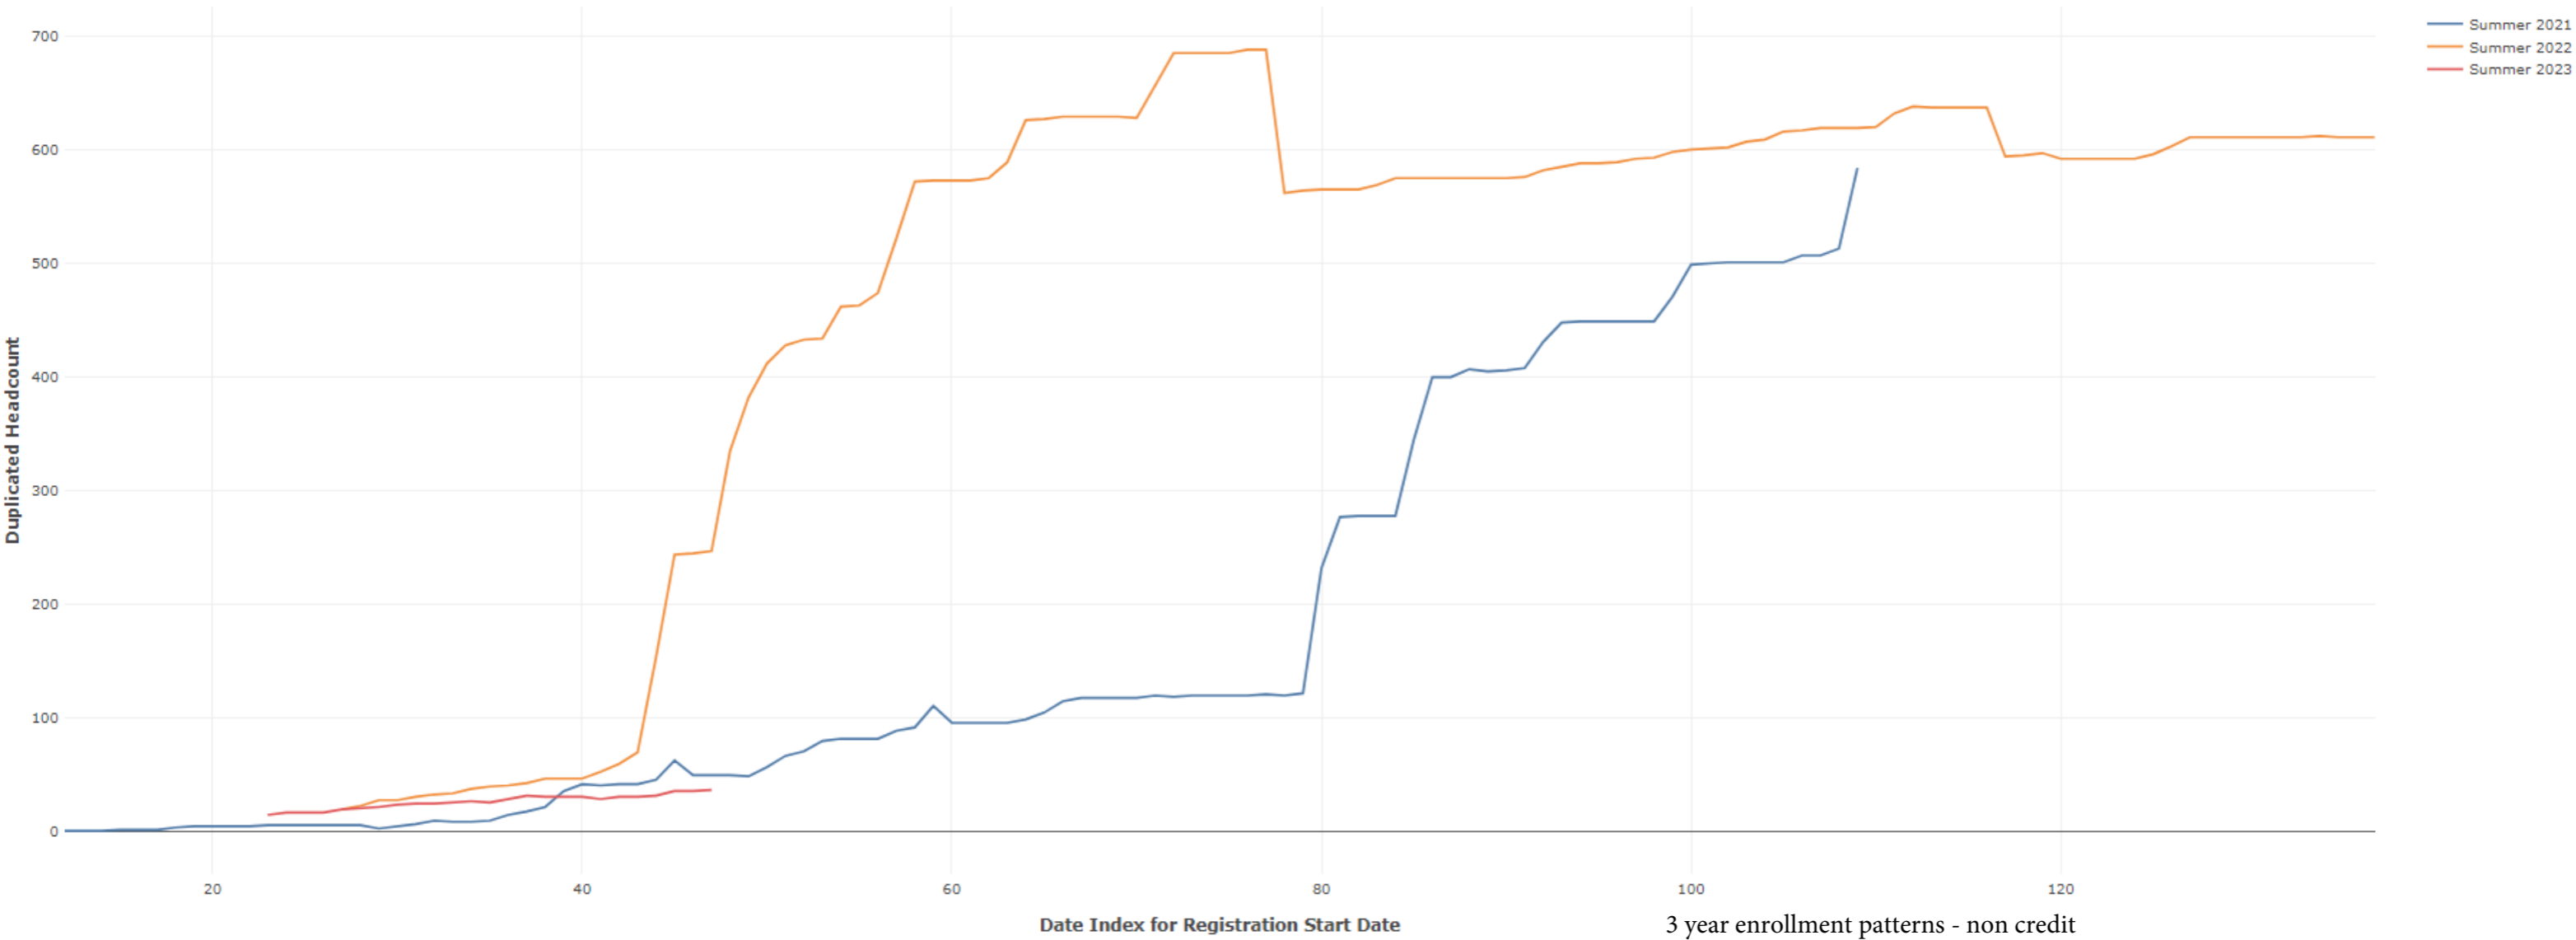

## Summer Term: 3 Year Non Credit FTEs

3 year enrollment patterns - credit

Report Filters Academic Level is Non Credit Academic Years Ago is in list (0, 1, 2) Date Index for Registration Start Date : All Enrolled is Yes Semester is Summer

Measures Duplicated Headcount

3 year enrollment patterns - non credit