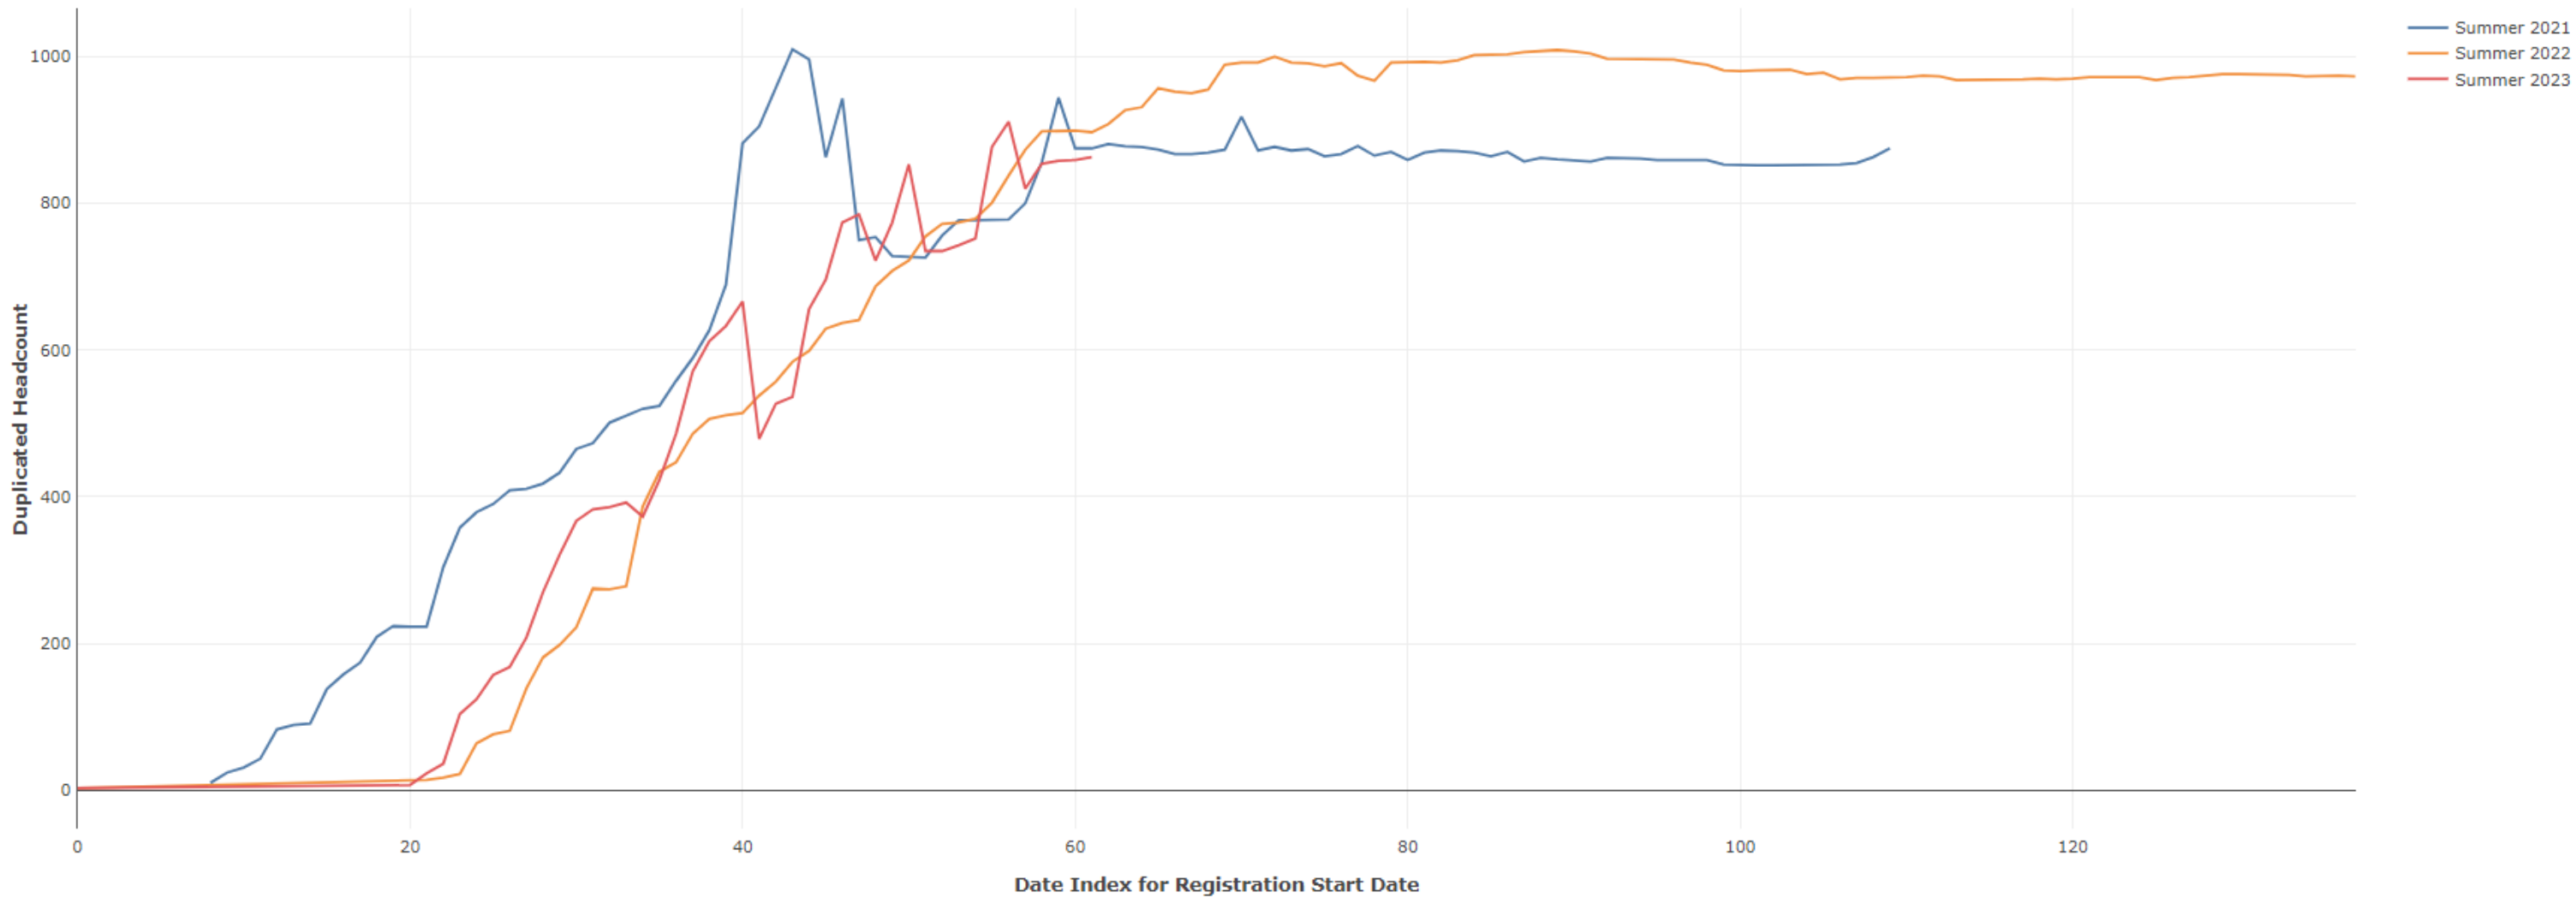

Summer Enrollment Report as of 06/05/2023

Summer Term: 3 Year Credit Enrollments

Summer Term: 3 Year Non Credit Enrollments

Summer Term: 3 Year Credit FTEs

Summer Term: 3 Year Non Credit FTEs

Report Filters Academic Level is Credit Academic Years Ago is in list (0, 1, 2) Date Index for Registration Start Date : All Enrolled is Yes Semester is Summer

Measures Duplicated Headcount

Series Term

Dimensions Date Index for Registration Start Date

3 year enrollment patterns - credit

Report Filters Academic Level is Non Credit Academic Years Ago is in list (0, 1, 2) Date Index for Registration Start Date : All Enrolled is Yes Semester is Summer

Measures Duplicated Headcount

Series Term