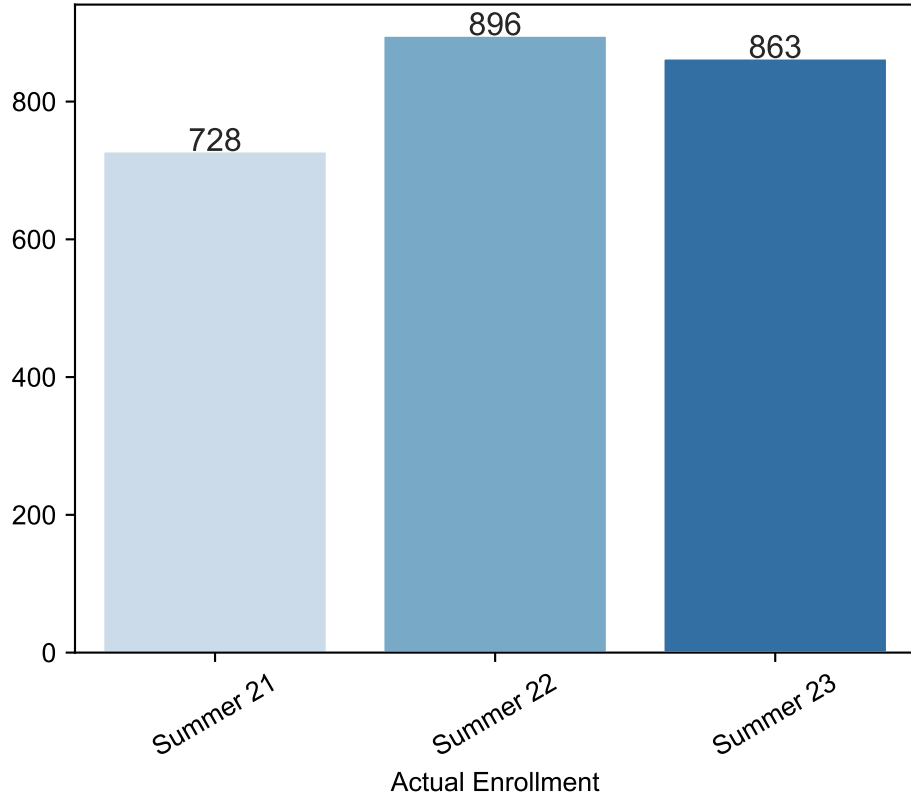

Summer Enrollment Report as of 06/05/2023

Summer Term: 3 Year Credit Enrollments

Summer Term: 3 Year Non Credit Enrollments

Summer Term: 3 Year Credit FTEs

Summer Term: 3 Year Non Credit FTEs

Report Filters Academic Level is Credit Academic Years Ago is in list (0, 1, 2) Date Index for Registration Start Date : All Enrolled is Yes Semester is Summer

Measures Duplicated Headcount

Series Term

Dimensions Date Index for Registration Start Date

3 year enrollment patterns - credit

Report Filters Academic Level is Non Credit Academic Years Ago is in list (0, 1, 2) Date Index for Registration Start Date : All Enrolled is Yes Semester is Summer

Measures Duplicated Headcount

Series Term