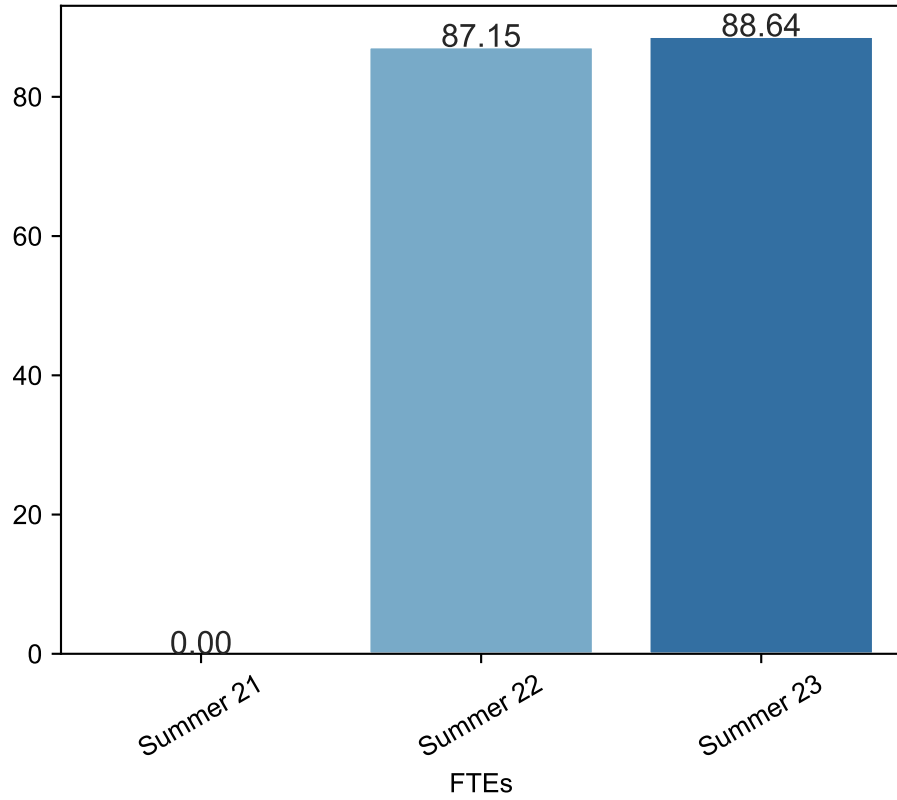

Summer Enrollment Report as of 06/05/2023

Summer Term: 3 Year Credit Enrollments

Summer Term: 3 Year Non Credit Enrollments

Summer Term: 3 Year Credit FTEs

Summer Term: 3 Year Non Credit FTEs

Report Filters Academic Level is Credit Academic Years Ago is in list (0, 1, 2) Date Index for Registration Start Date : All Enrolled is Yes Semester is Summer

Measures Duplicated Headcount

Series Term

Dimensions Date Index for Registration Start Date

3 year enrollment patterns - credit

Report Filters Academic Level is Non Credit Academic Years Ago is in list (0, 1, 2) Date Index for Registration Start Date : All Enrolled is Yes Semester is Summer

Measures Duplicated Headcount

Series Term