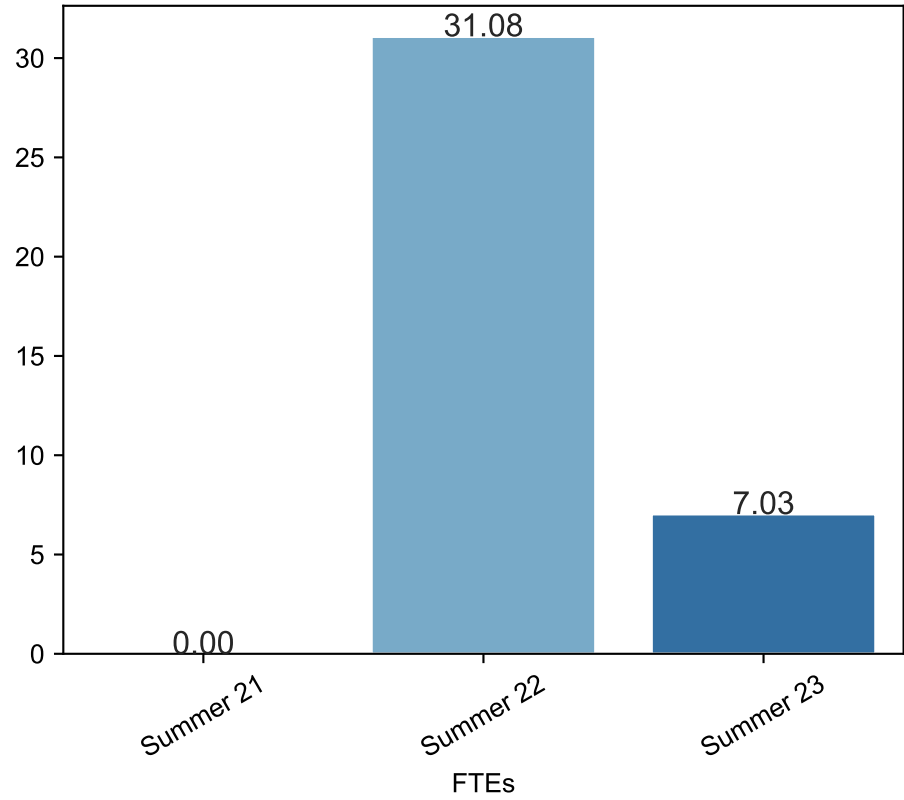

Summer Enrollment Report as of 06/05/2023

Summer Term: 3 Year Credit Enrollments

Summer Term: 3 Year Non Credit Enrollments

Summer Term: 3 Year Credit FTEs

Summer Term: 3 Year Non Credit FTEs

Report Filters Academic Level is Credit Academic Years Ago is in list (0, 1, 2) Date Index for Registration Start Date : All Enrolled is Yes Semester is Summer

Measures Duplicated Headcount

Series Term

Dimensions Date Index for Registration Start Date

3 year enrollment patterns - credit

Report Filters Academic Level is Non Credit Academic Years Ago is in list (0, 1, 2) Date Index for Registration Start Date : All Enrolled is Yes Semester is Summer