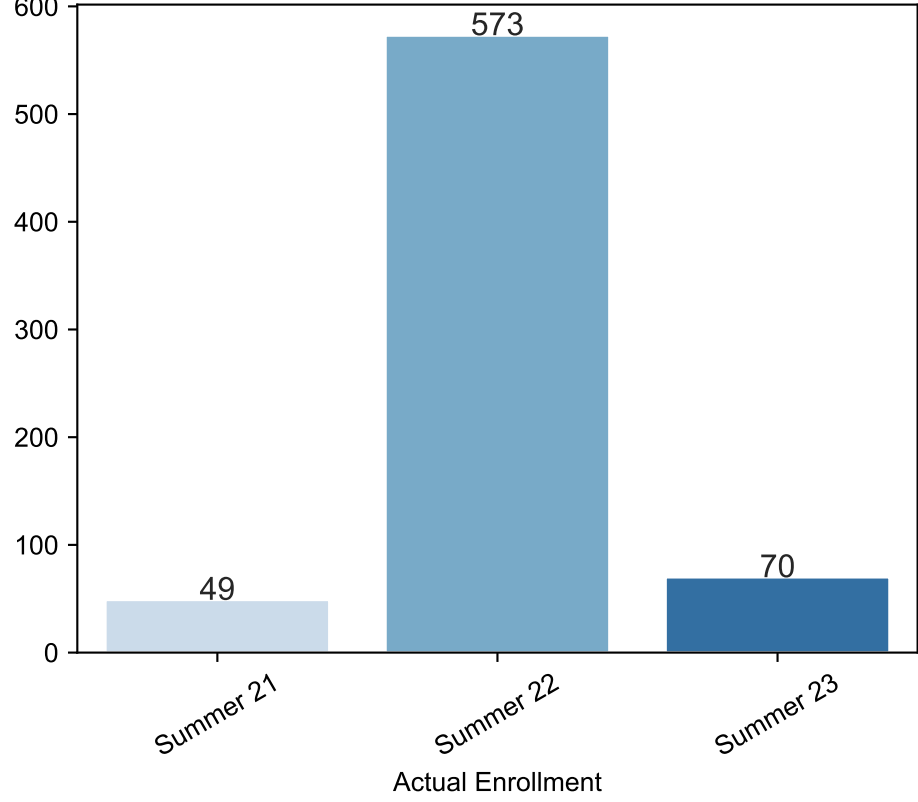

Summer Enrollment Report as of 06/05/2023

Summer Term: 3 Year Credit Enrollments

Summer Term: 3 Year Non Credit Enrollments

Summer Term: 3 Year Credit FTEs

Summer Term: 3 Year Non Credit FTEs

Report Filters Academic Level is Credit Academic Years Ago is in list (0, 1, 2) Date Index for Registration Start Date : All Enrolled is Yes Semester is Summer

Measures Duplicated Headcount

Series Term

Dimensions Date Index for Registration Start Date

3 year enrollment patterns - credit

Report Filters Academic Level is Non Credit Academic Years Ago is in list (0, 1, 2) Date Index for Registration Start Date : All Enrolled is Yes Semester is Summer

Measures Duplicated Headcount

Series Term