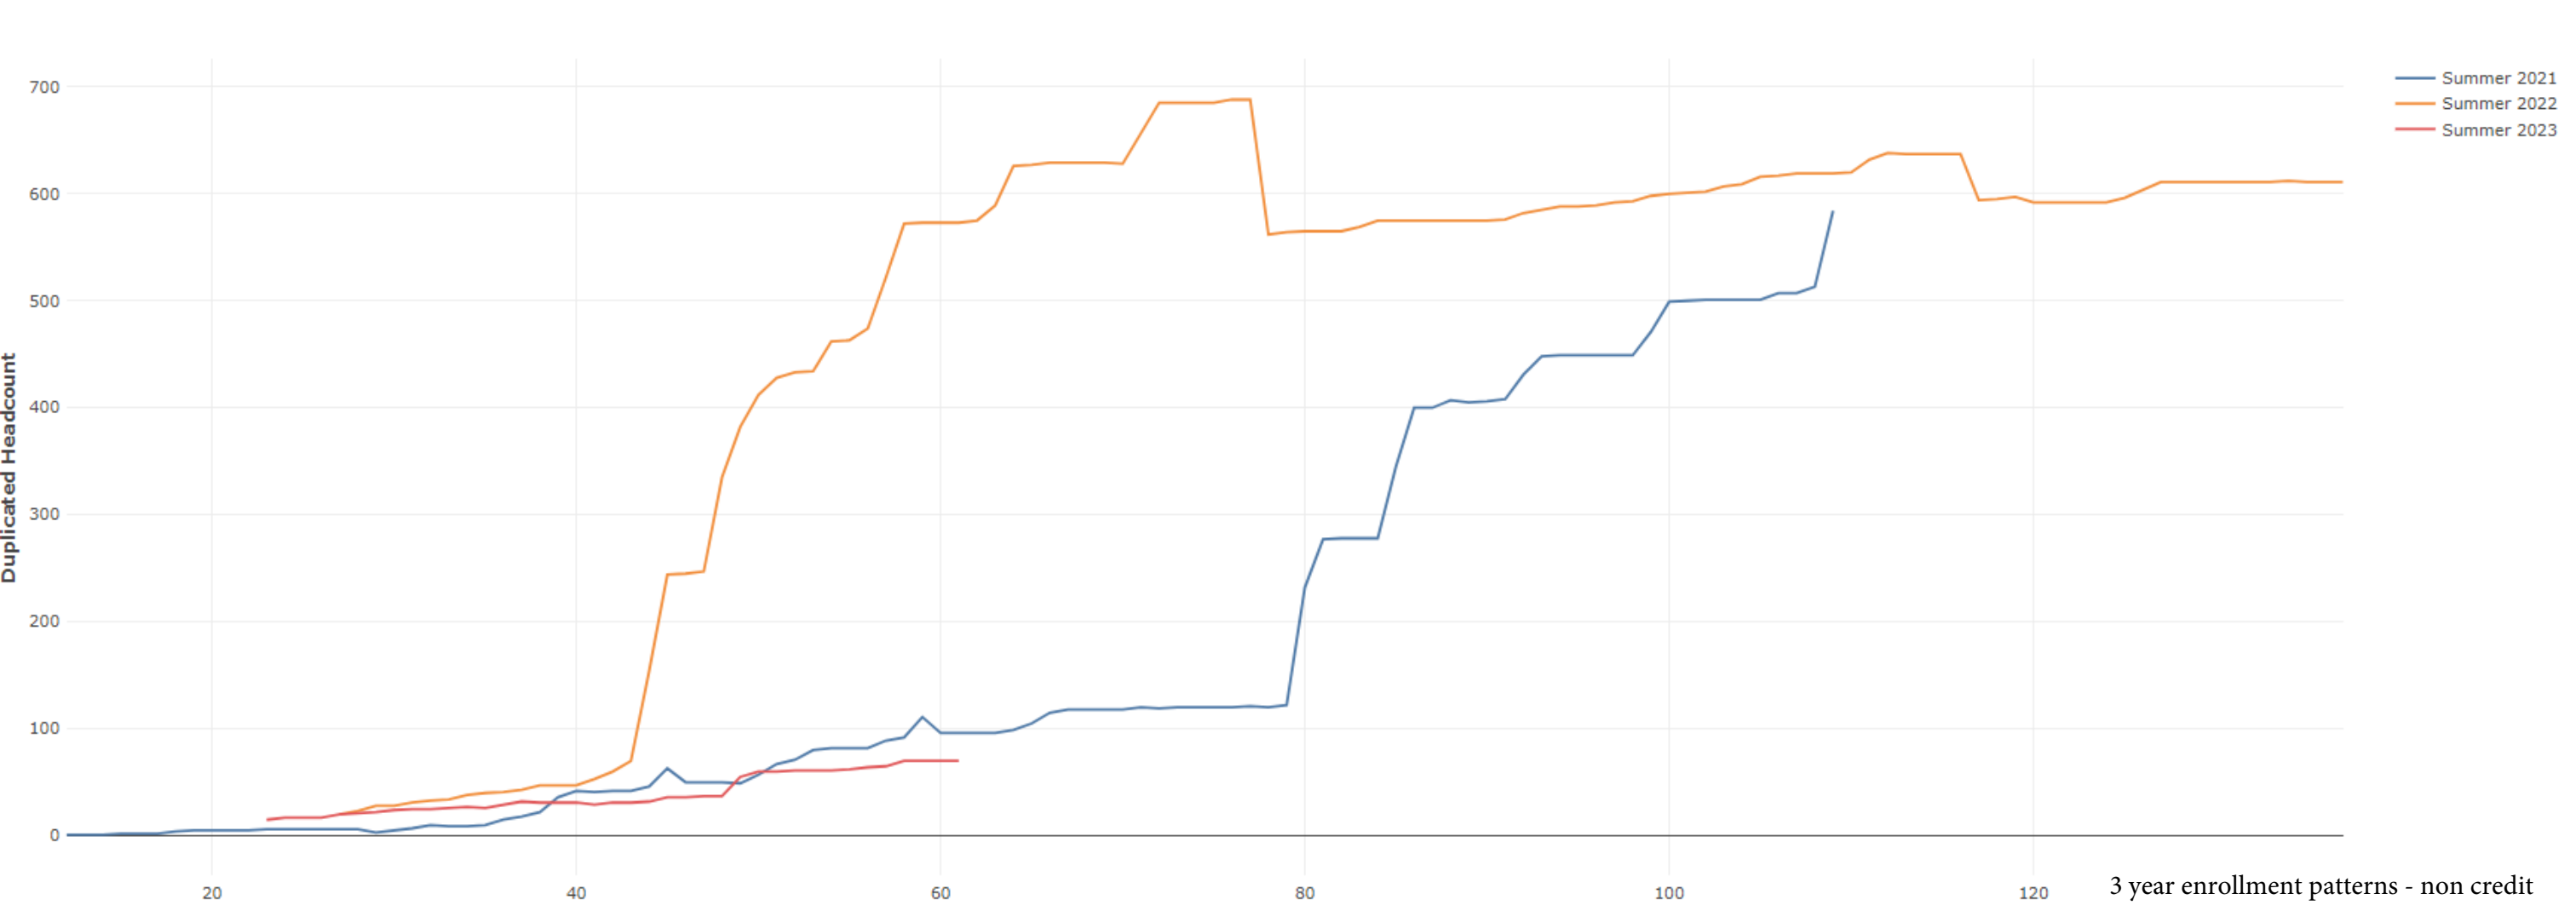

Summer Enrollment Report as of 06/05/2023

Summer Term: 3 Year Credit Enrollments

Summer Term: 3 Year Non Credit Enrollments

Summer Term: 3 Year Credit FTEs

Summer Term: 3 Year Non Credit FTEs

Report Filters Academic Level is Credit Academic Years Ago is in list (0, 1, 2) Date Index for Registration Start Date : All Enrolled is Yes Semester is Summer

Measures Duplicated Headcount

Series Term

Dimensions Date Index for Registration Start Date

3 year enrollment patterns - credit

Report Filters Academic Level is Non Credit Academic Years Ago is in list (0, 1, 2) Date Index for Registration Start Date : All Enrolled is Yes Semester is Summer

Measures Duplicated Headcount

Series Term