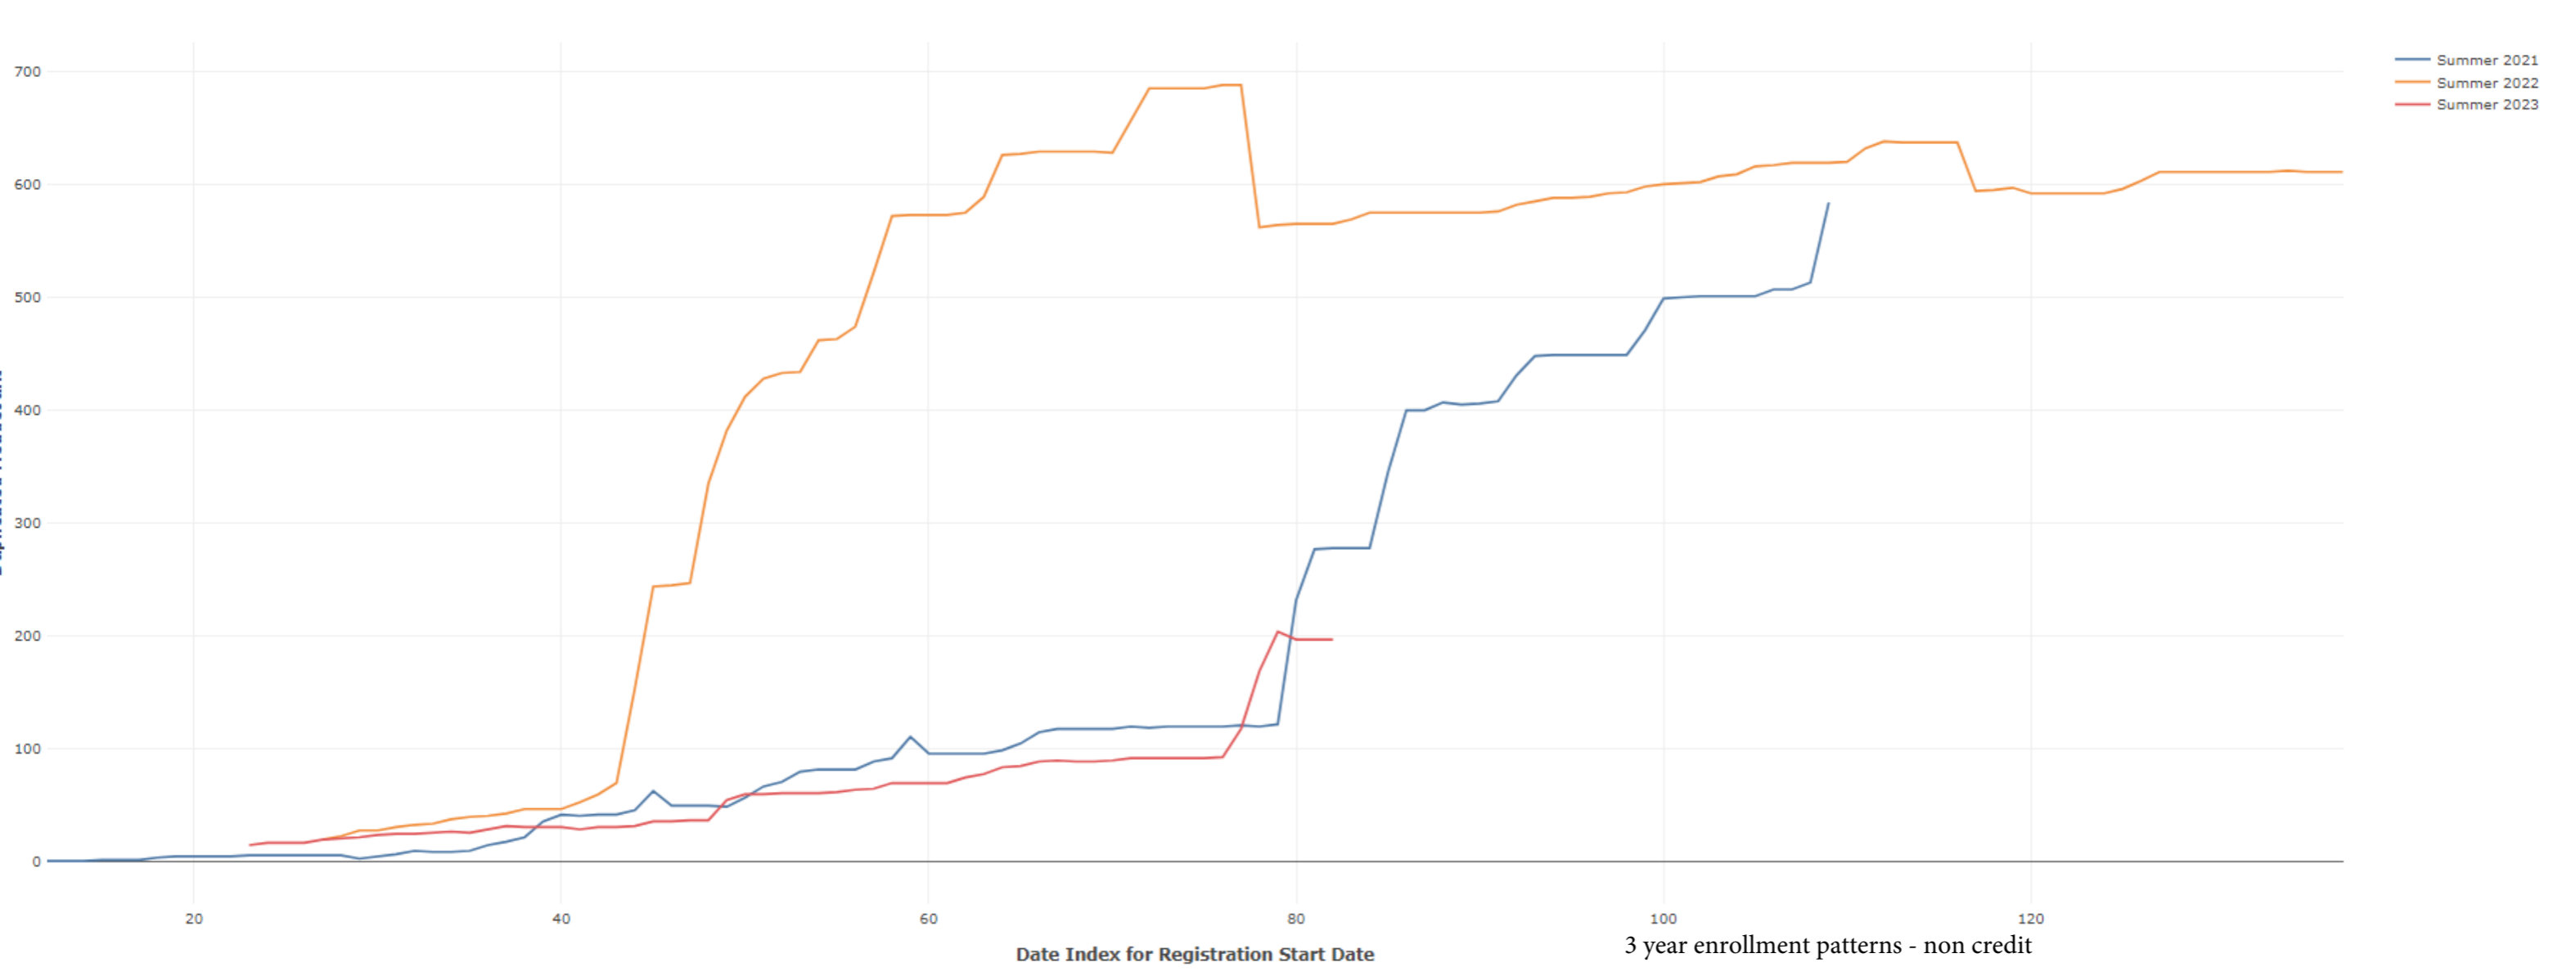

Summer Enrollment Report as of 06/26/2023

Summer Term: 3 Year Credit Enrollments

Summer Term: 3 Year Non Credit Enrollments

Summer Term: 3 Year Credit FTEs

Summer Term: 3 Year Non Credit FTEs

Report Filters Academic Level is Credit Academic Years Ago is in list (0, 1, 2) Date Index for Registration Start Date : All Enrolled is Yes Semester is Summer

Measures Duplicated Headcount

Series

Term

Dimensions Date Index for Registration Start Date

Series

Term