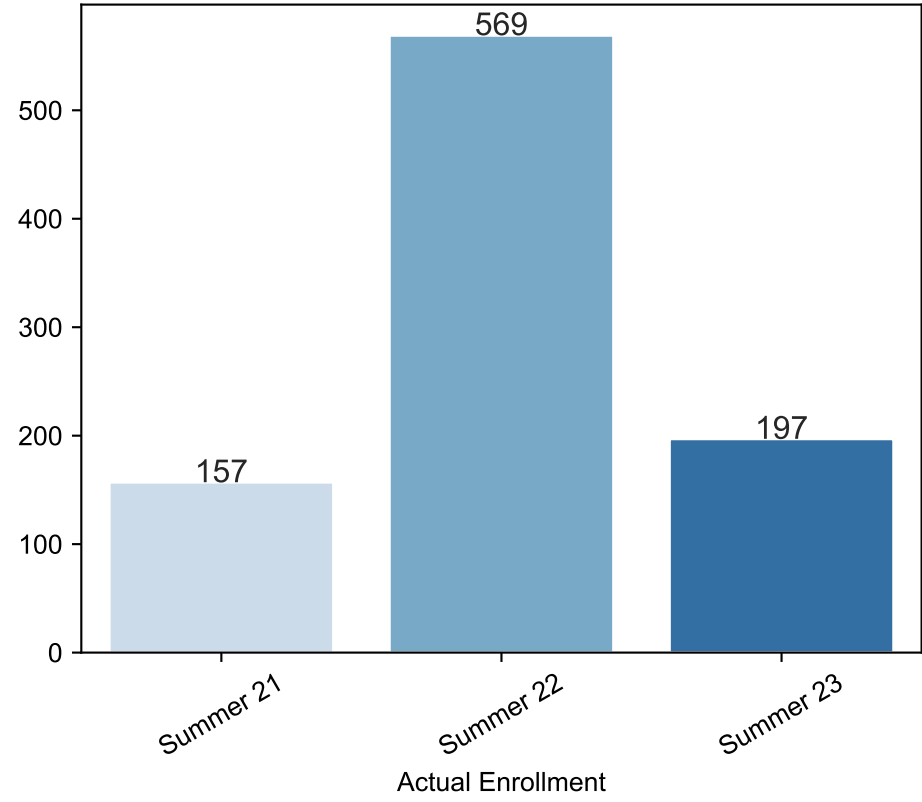

Summer Enrollment Report as of 06/26/2023

Summer Term: 3 Year Credit Enrollments

Summer Term: 3 Year Non Credit Enrollments

Summer Term: 3 Year Credit FTEs

Summer Term: 3 Year Non Credit FTEs

Report Filters Academic Level is Credit Academic Years Ago is in list (0, 1, 2) Date Index for Registration Start Date : All Enrolled is Yes Semester is Summer

Measures Duplicated Headcount

Series

Term

Dimensions Date Index for Registration Start Date

Series

Term