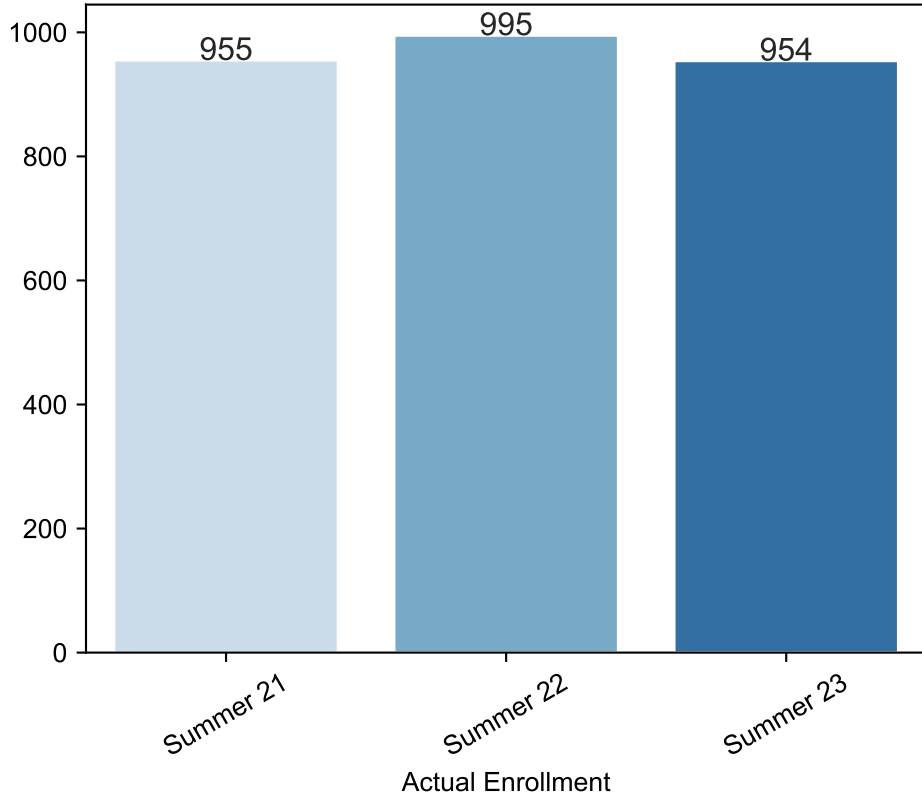

Summer Enrollment Report as of 06/26/2023

Summer Term: 3 Year Credit Enrollments

Summer Term: 3 Year Non Credit Enrollments

Summer Term: 3 Year Credit FTEs

Summer Term: 3 Year Non Credit FTEs

Report Filters Academic Level is Credit Academic Years Ago is in list (0, 1, 2) Date Index for Registration Start Date : All Enrolled is Yes Semester is Summer

Measures Duplicated Headcount

Series

Term

Dimensions Date Index for Registration Start Date

Series

Term