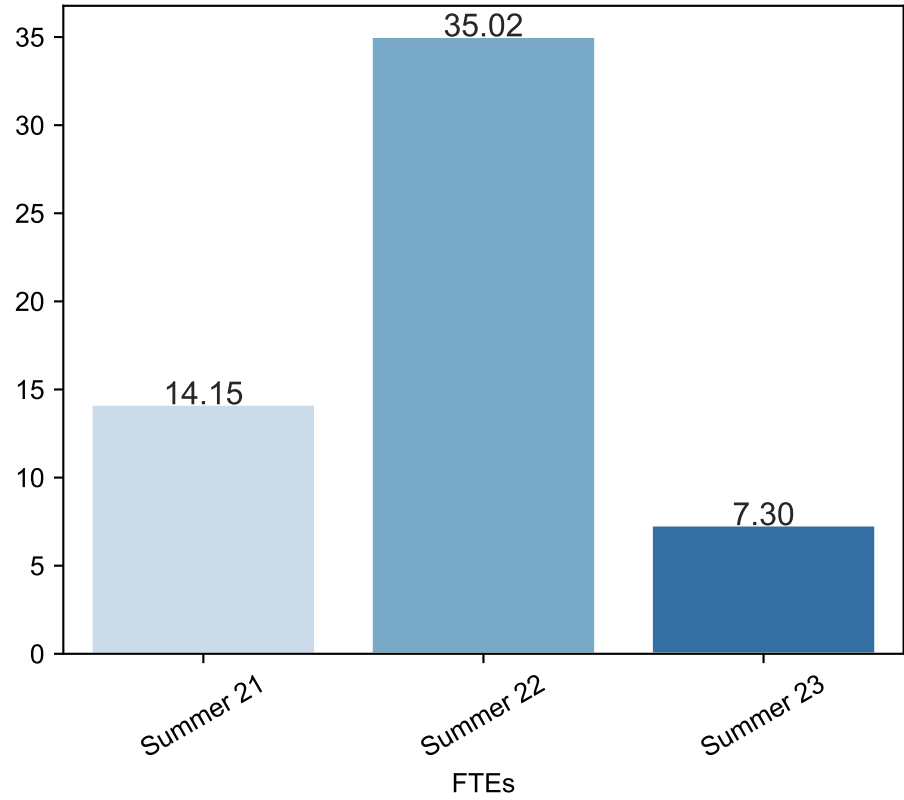

Summer Enrollment Report as of 06/26/2023

Summer Term: 3 Year Credit Enrollments

Summer Term: 3 Year Non Credit Enrollments

Summer Term: 3 Year Credit FTEs

Summer Term: 3 Year Non Credit FTEs

Report Filters Academic Level is Credit Academic Years Ago is in list (0, 1, 2) Date Index for Registration Start Date : All Enrolled is Yes Semester is Summer

Measures Duplicated Headcount

Series

Term

Dimensions Date Index for Registration Start Date

Series

Term