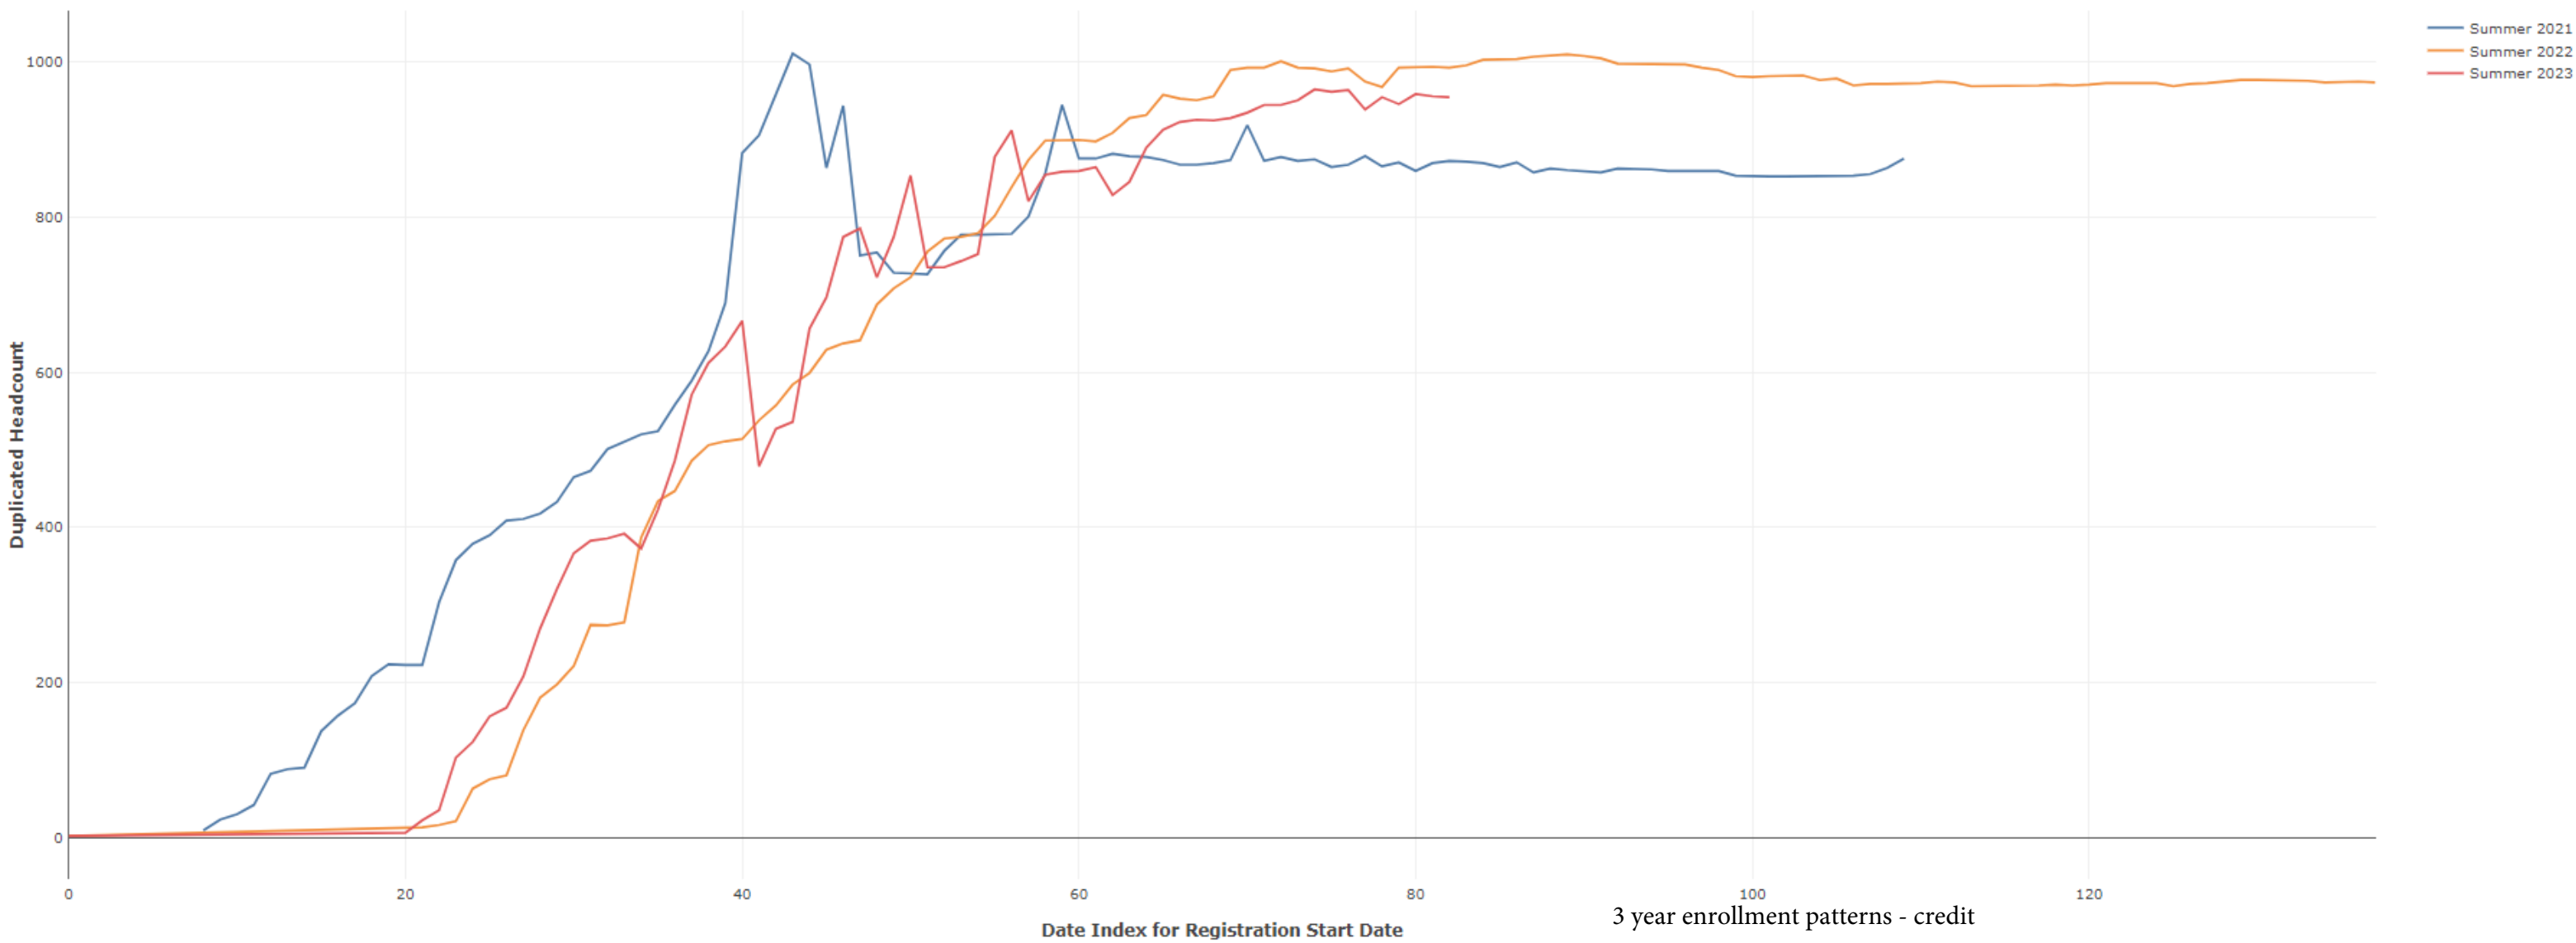

Summer Enrollment Report as of 06/26/2023

Summer Term: 3 Year Credit Enrollments

Summer Term: 3 Year Non Credit Enrollments

Summer Term: 3 Year Credit FTEs

Summer Term: 3 Year Non Credit FTEs

Report Filters Academic Level is Credit Academic Years Ago is in list (0, 1, 2) Date Index for Registration Start Date : All Enrolled is Yes Semester is Summer

Measures Duplicated Headcount

Series

Term

Dimensions Date Index for Registration Start Date

Series

Term