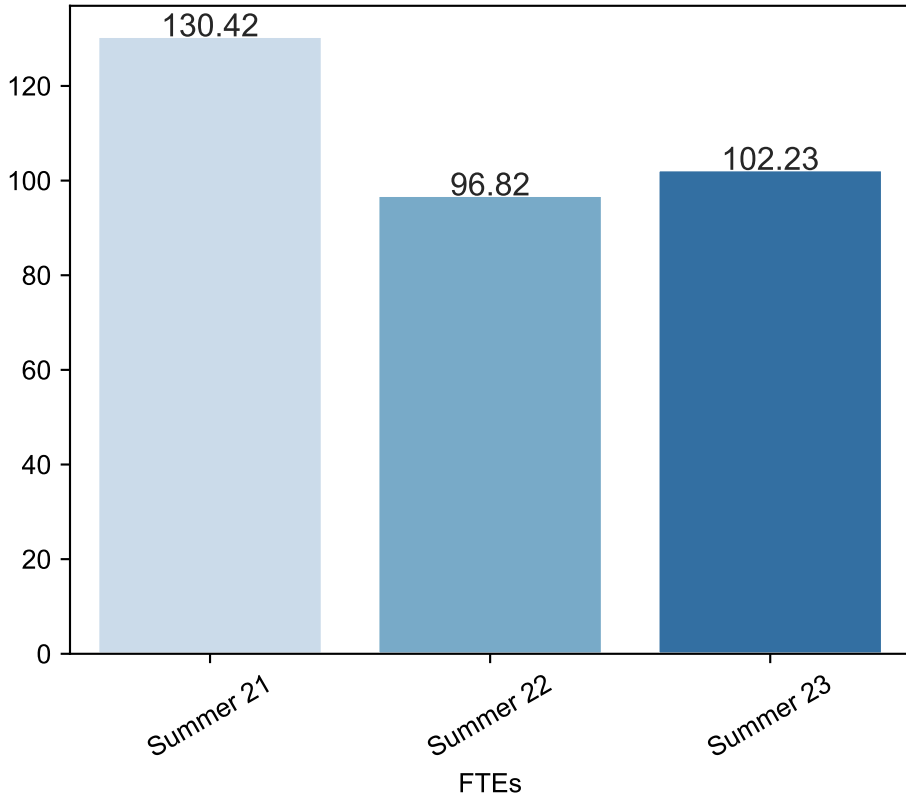

Summer Enrollment Report as of 06/26/2023

Summer Term: 3 Year Credit Enrollments

Summer Term: 3 Year Non Credit Enrollments

Summer Term: 3 Year Credit FTEs

Summer Term: 3 Year Non Credit FTEs

Report Filters Academic Level is Credit Academic Years Ago is in list (0, 1, 2) Date Index for Registration Start Date : All Enrolled is Yes Semester is Summer

Measures Duplicated Headcount

Series

Term

Dimensions Date Index for Registration Start Date

Series

Term