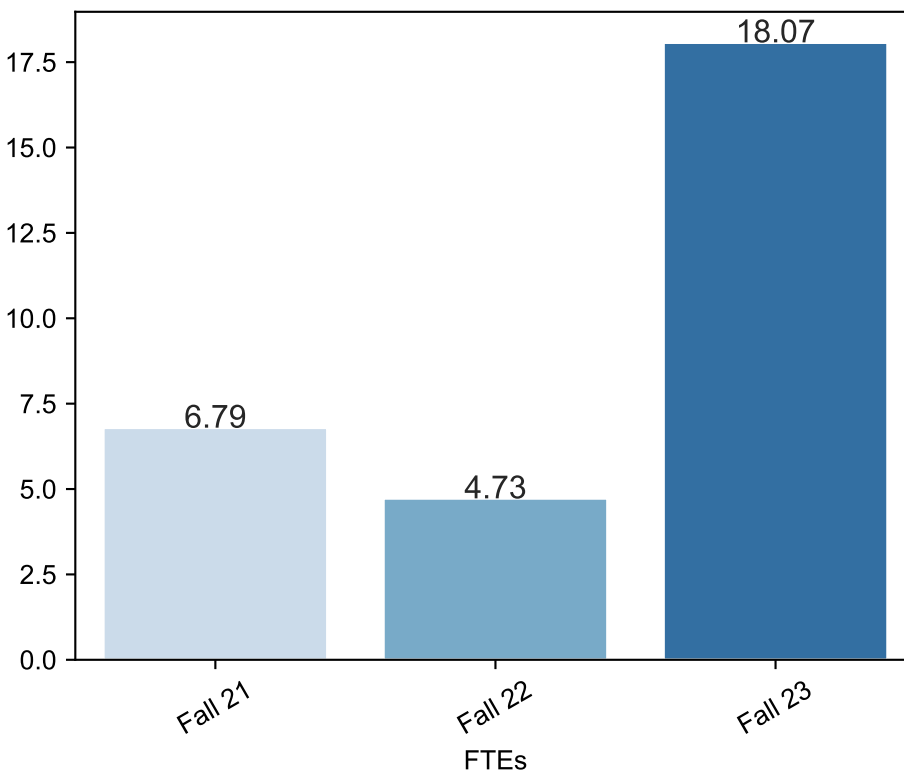

Fall Enrollment Report as of 08/14/2023

Fall Term: 3 Year Credit Enrollments

Fall Term: 3 Year Non Credit Enrollments

Fall Term: 3 Year Credit FTEs

Fall Term: 3 Year Non Credit FTEs

Report Filters

Academic Level is Credit

Academic Years Ago is in list (0, 1, 2)

Date Index for Registration Start Date : All

Enrolled is Yes

Semester is Fall

3 year enrollment patterns - credit

Report Filters

Academic Level is Non Credit

Academic Years Ago is in list (0, 1, 2)

Date Index for Registration Start Date : All

Enrolled is Yes

Semester is Fall

3 year enrollment patterns - non credit