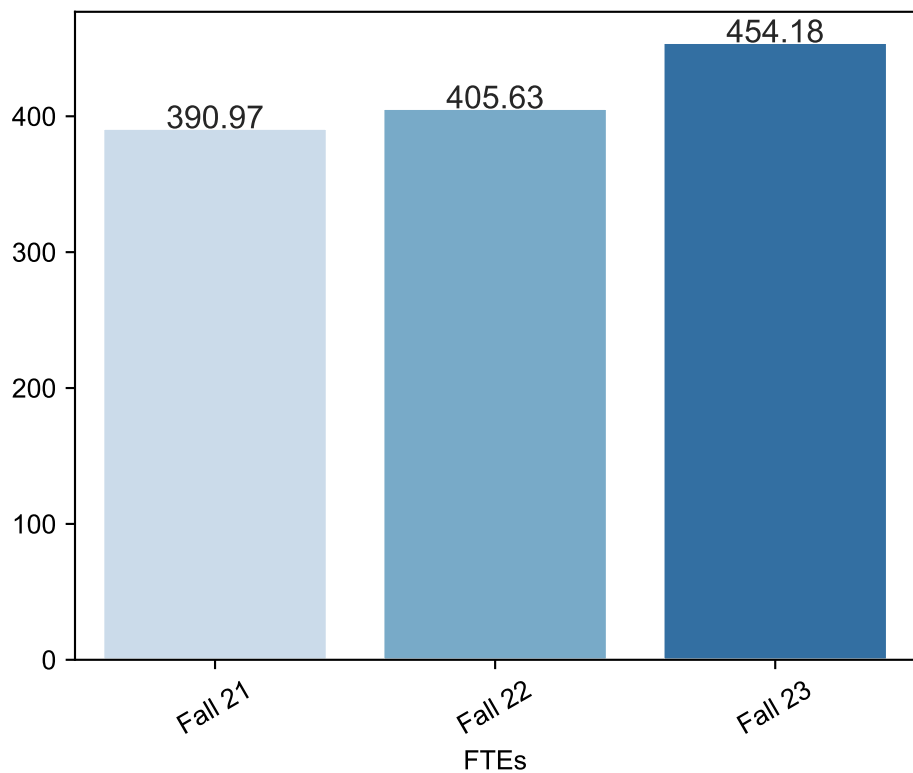

Fall Enrollment Report as of 08/14/2023

Fall Term: 3 Year Credit Enrollments

Fall Term: 3 Year Non Credit Enrollments

Fall Term: 3 Year Credit FTEs

Fall Term: 3 Year Non Credit FTEs

Report Filters

Academic Level is Credit

Academic Years Ago is in list (0, 1, 2)

Date Index for Registration Start Date : All

Enrolled is Yes

Semester is Fall

3 year enrollment patterns - credit

Report Filters

Academic Level is Non Credit

Academic Years Ago is in list (0, 1, 2)