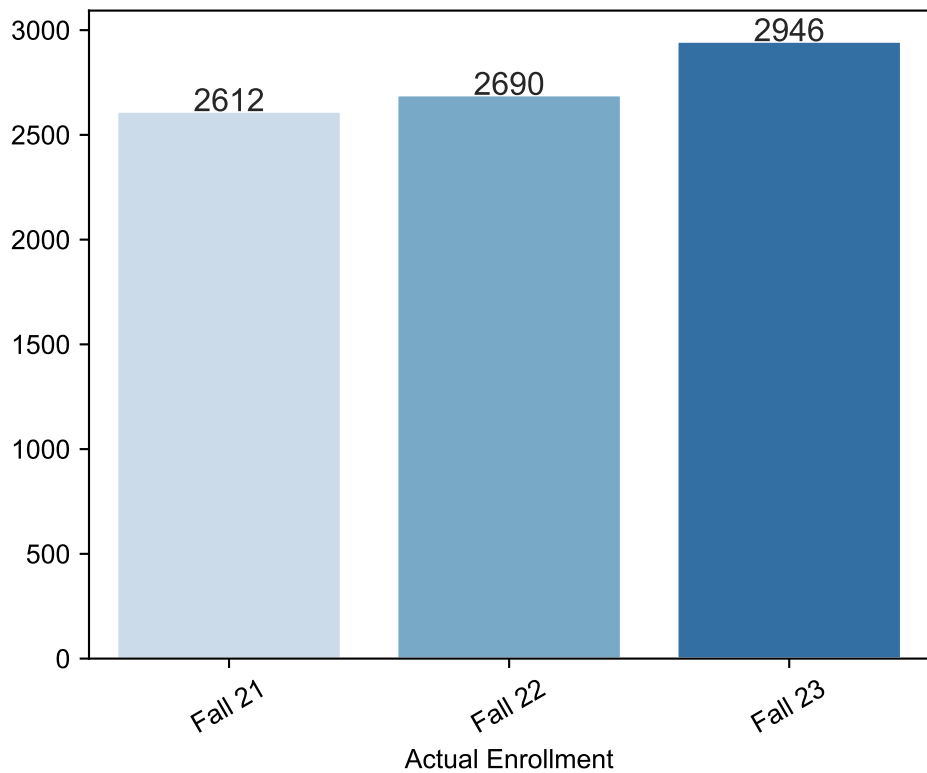

Fall Enrollment Report as of 08/14/2023

Fall Term: 3 Year Credit Enrollments

Fall Term: 3 Year Non Credit Enrollments

Fall Term: 3 Year Credit FTEs

Fall Term: 3 Year Non Credit FTEs

Report Filters

Academic Level is Credit

Academic Years Ago is in list (0, 1, 2)

Date Index for Registration Start Date : All

Enrolled is Yes

Semester is Fall

3 year enrollment patterns - credit

Report Filters

Academic Level is Non Credit

Academic Years Ago is in list (0, 1, 2)

Date Index for Registration Start Date : All

Enrolled is Yes

Semester is Fall

3 year enrollment patterns - non credit