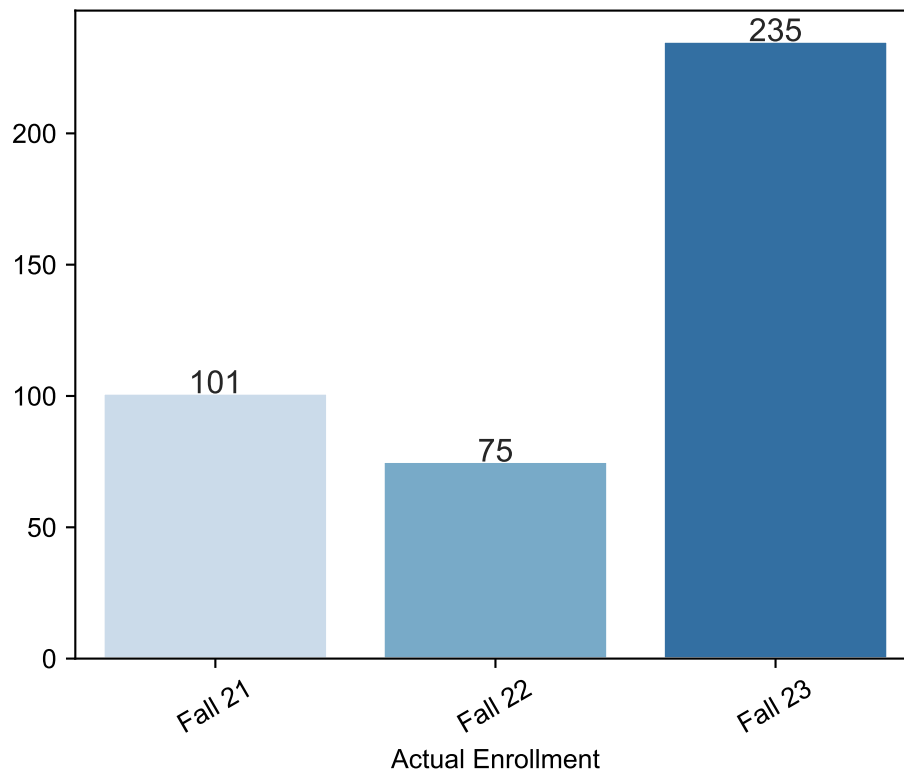

Fall Enrollment Report as of 08/14/2023

Fall Term: 3 Year Credit Enrollments

Fall Term: 3 Year Non Credit Enrollments

Fall Term: 3 Year Credit FTEs

Fall Term: 3 Year Non Credit FTEs

Report Filters

Academic Level is Credit

Academic Years Ago is in list (0, 1, 2)

Date Index for Registration Start Date : All

Enrolled is Yes

Semester is Fall

3 year enrollment patterns - credit

Report Filters

Academic Level is Non Credit

Academic Years Ago is in list (0, 1, 2)

Date Index for Registration Start Date : All

Enrolled is Yes

Semester is Fall

3 year enrollment patterns - non credit