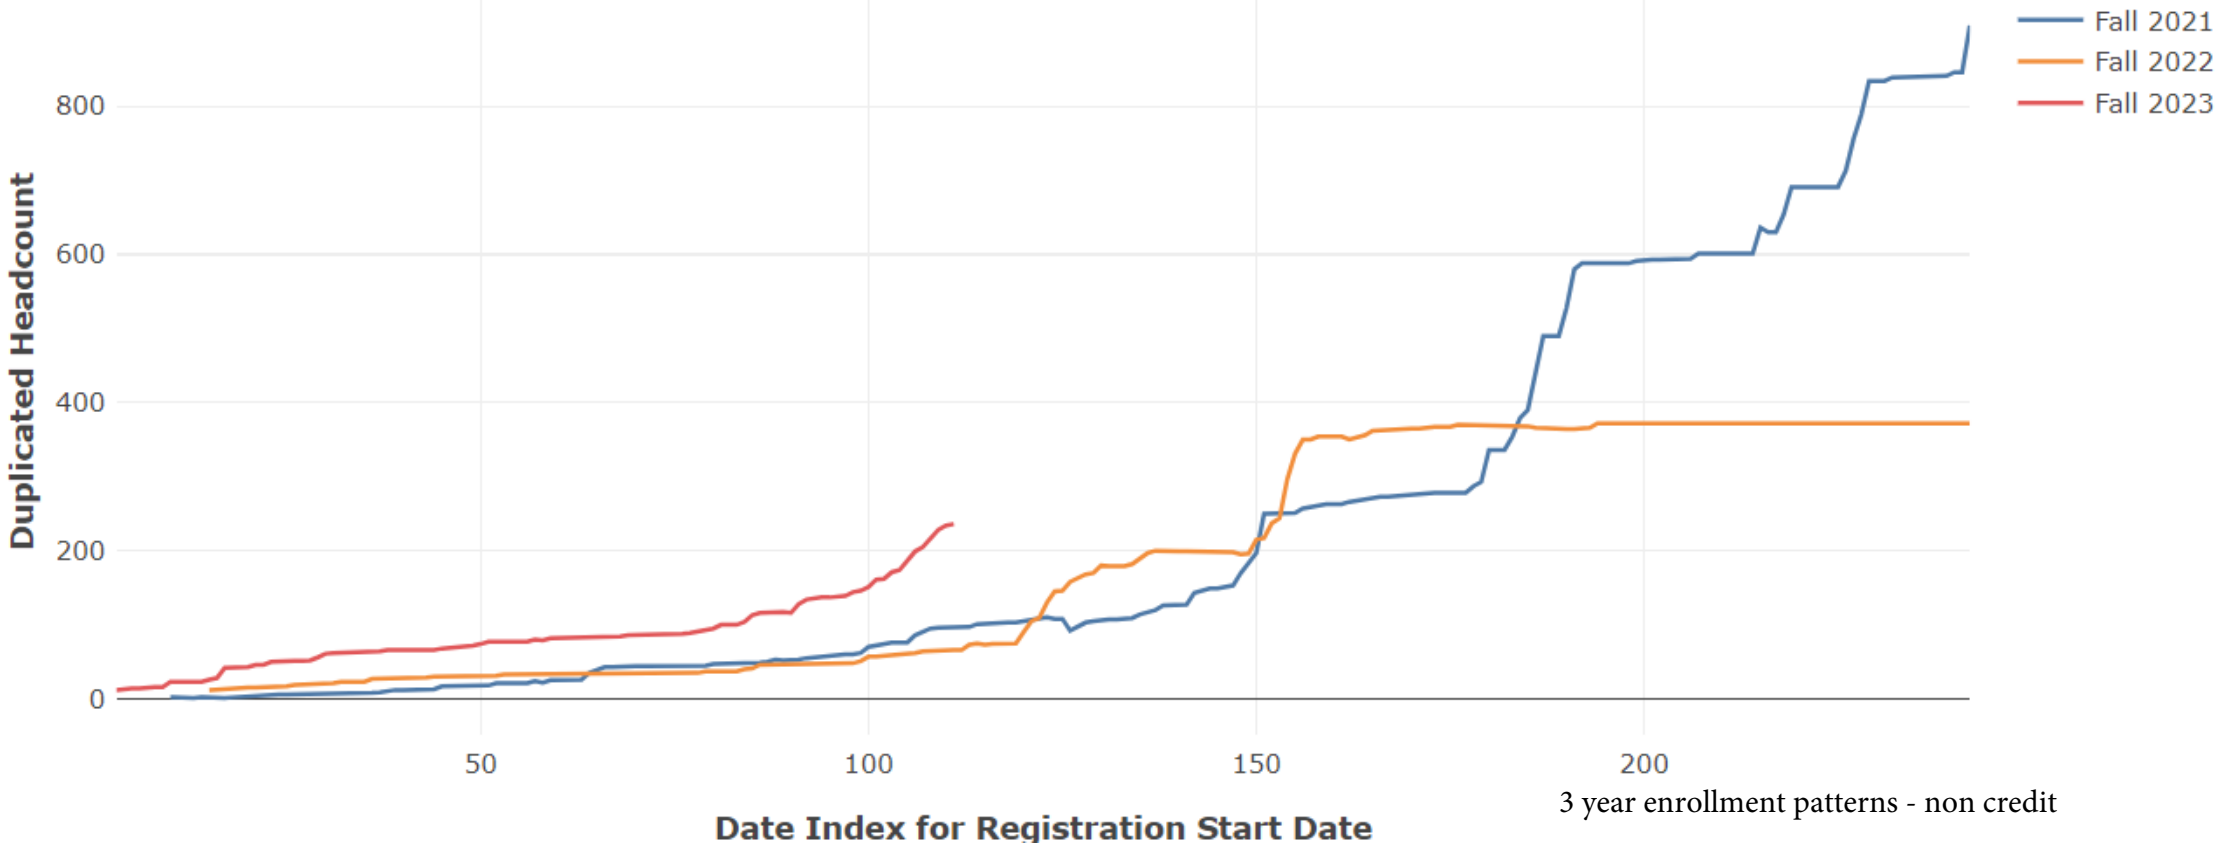

Academic Years Ago is in list (0, 1, 2)

Date Index for Registration Start Date : All

Enrolled is Yes

Semester is Fall

3 year enrollment patterns - credit

Report Filters

Academic Level is Non Credit

Academic Years Ago is in list (0, 1, 2)

Date Index for Registration Start Date : All

Enrolled is Yes

Semester is Fall

3 year enrollment patterns - non credit