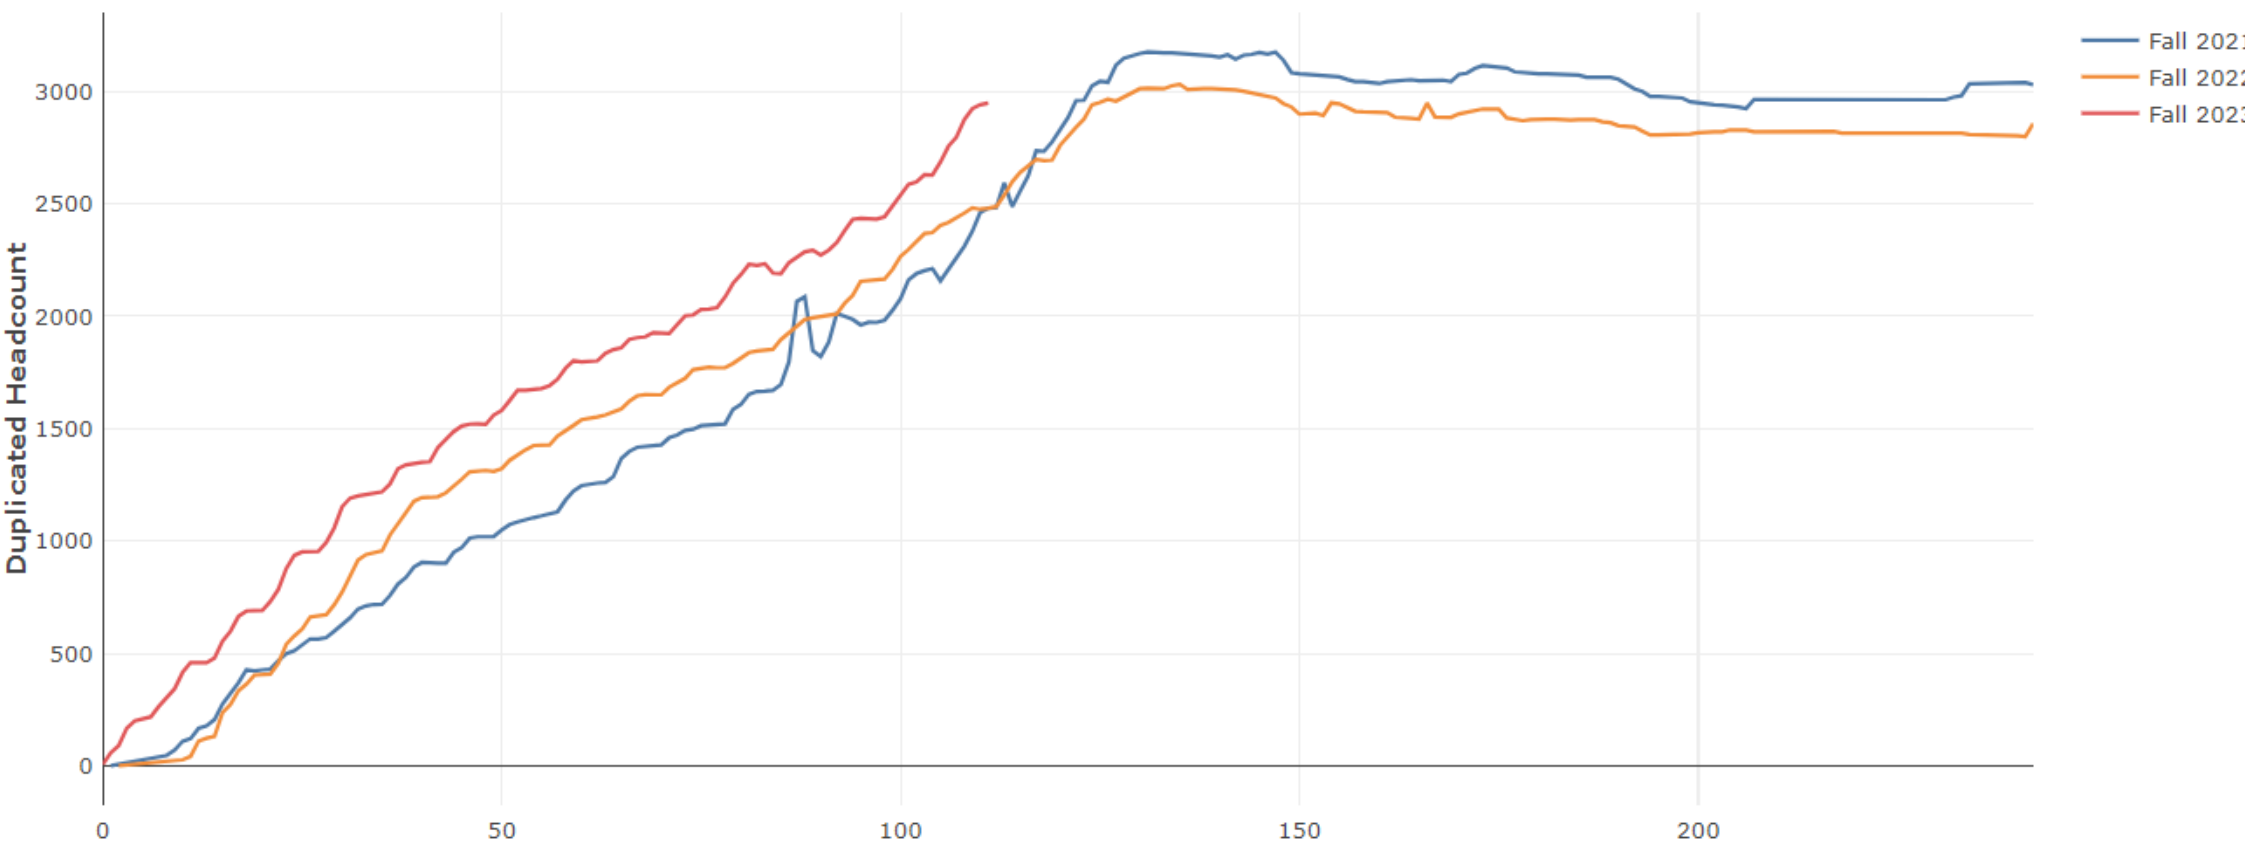

Fall Enrollment Report as of 08/14/2023

Fall Term: 3 Year Credit Enrollments

Fall Term: 3 Year Non Credit Enrollments

Fall Term: 3 Year Credit FTEs

Fall Term: 3 Year Non Credit FTEs

Report Filters

Academic Level is Credit

Academic Years Ago is in list (0, 1, 2)

Date Index for Registration Start Date : All

Enrolled is Yes

Semester is Fall

3 year enrollment patterns - credit

Report Filters

Academic Level is Non Credit

Academic Years Ago is in list (0, 1, 2)

Date Index for Registration Start Date : All

Enrolled is Yes

Semester is Fall

3 year enrollment patterns - non credit