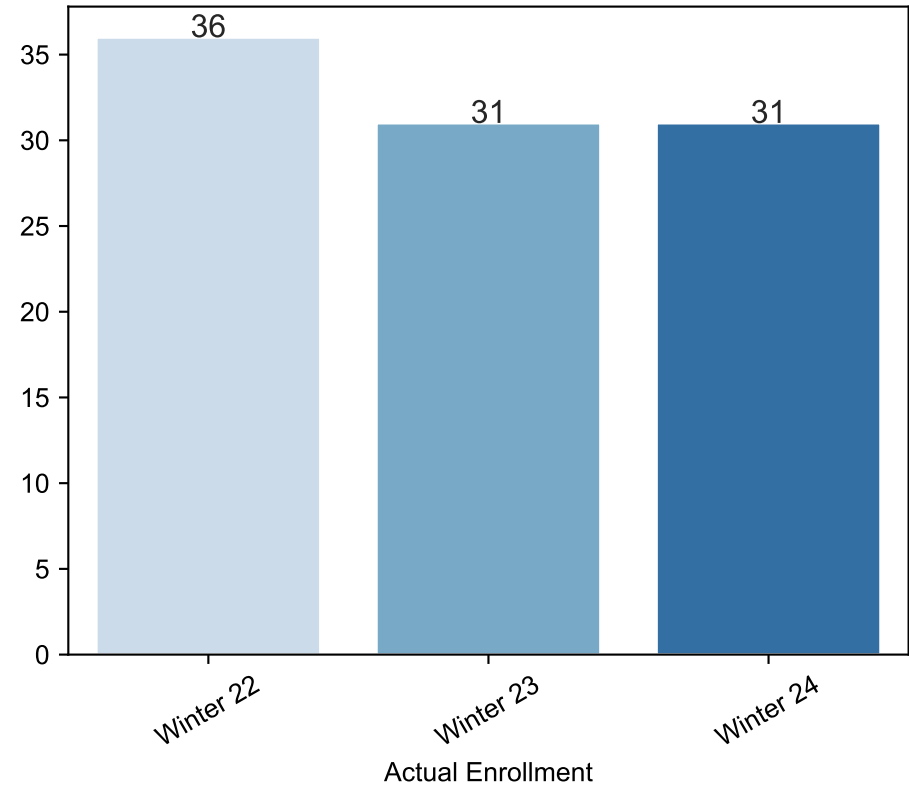

Winter Enrollment Report as of 11/27/2023

Winter Term: 3 Year Credit Enrollments

Winter Term: 3 Year Non Credit Enrollments

Winter Term: 3 Year Credit FTEs

Winter Term: 3 Year Non Credit FTEs

Report Filters Academic Level is Credit Academic Years Ago is in list (0, 1, 2) Date Index for Registration Start Date : All Enrolled is Yes Semester is Winter

Measures Duplicated Headcount

Report Filters Academic Level is Non Credit Academic Years Ago is in list (0, 1, 2) Date Index for Registration Start Date : All Enrolled is Yes Semester is Winter

Measures Duplicated Headcount