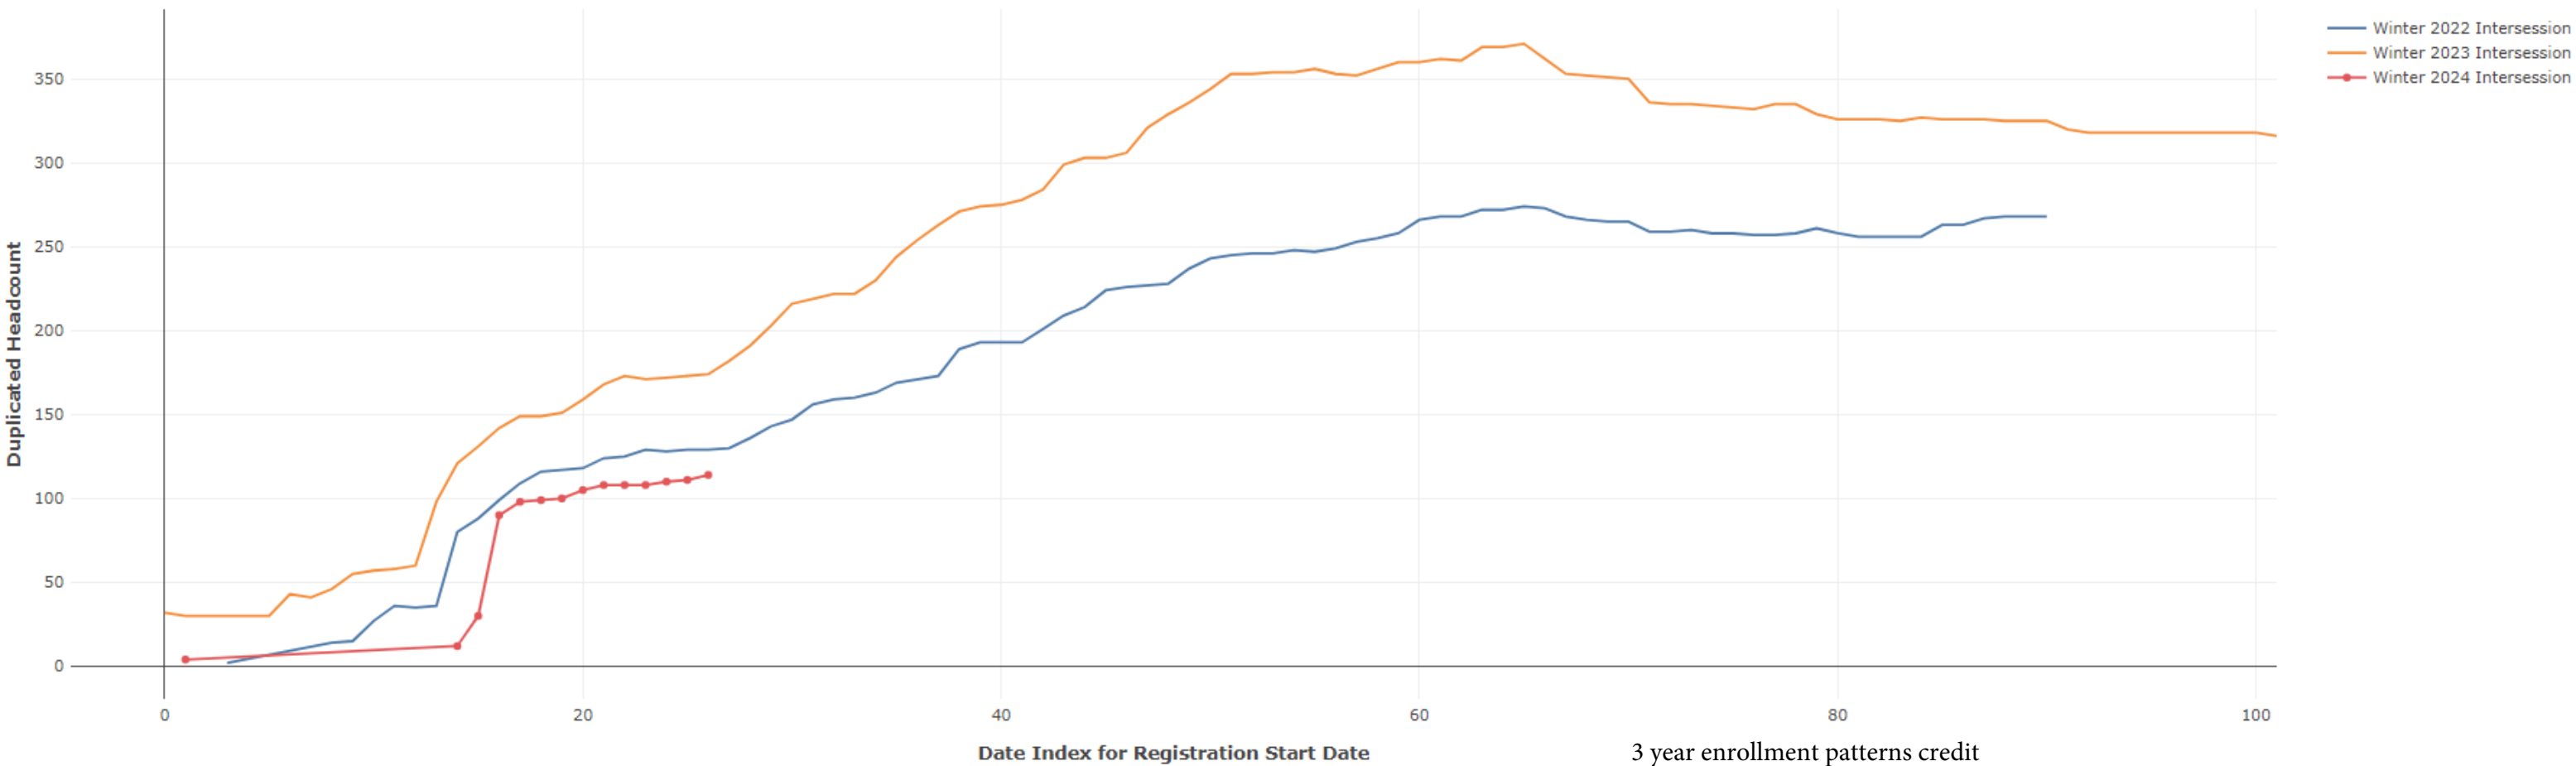

Winter Enrollment Report as of 11/27/2023

Winter Term: 3 Year Credit Enrollments

Winter Term: 3 Year Non Credit Enrollments

Winter Term: 3 Year Credit FTEs

Winter Term: 3 Year Non Credit FTEs

Report Filters Academic Level is Credit Academic Years Ago is in list (0, 1, 2) Date Index for Registration Start Date : All Enrolled is Yes Semester is Winter

Measures Duplicated Headcount

Report Filters Academic Level is Non Credit Academic Years Ago is in list (0, 1, 2) Date Index for Registration Start Date : All Enrolled is Yes Semester is Winter

Measures Duplicated Headcount