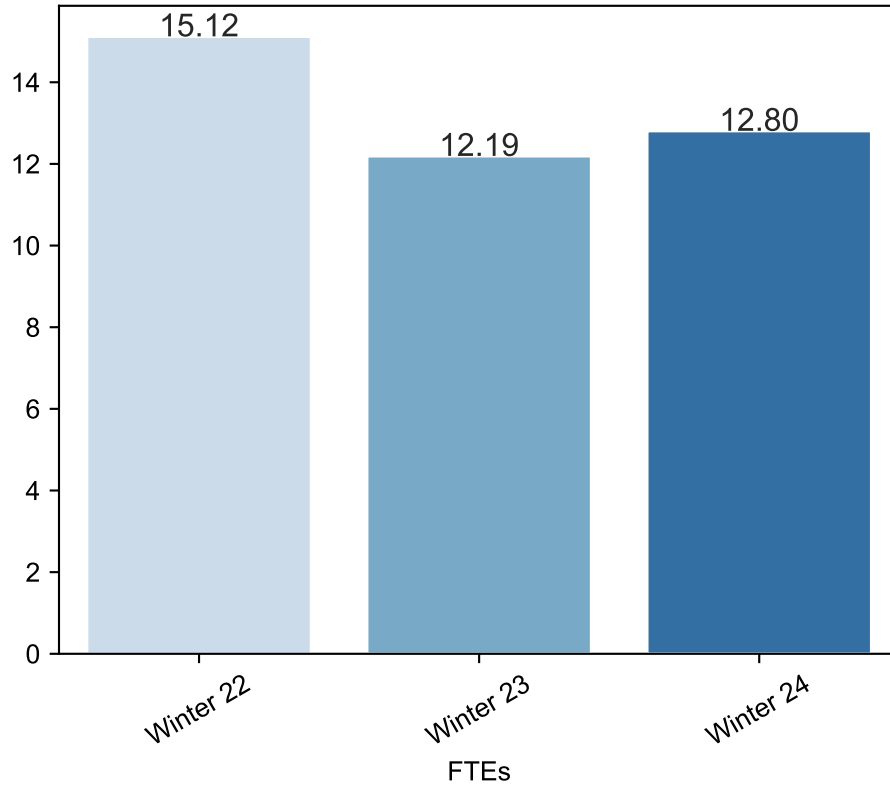

Winter Enrollment Report as of 11/27/2023

Winter Term: 3 Year Credit Enrollments

Winter Term: 3 Year Non Credit Enrollments

Winter Term: 3 Year Credit FTEs

Winter Term: 3 Year Non Credit FTEs

Report Filters Academic Level is Credit Academic Years Ago is in list (0, 1, 2) Date Index for Registration Start Date : All Enrolled is Yes Semester is Winter

Measures Duplicated Headcount

Report Filters Academic Level is Non Credit Academic Years Ago is in list (0, 1, 2) Date Index for Registration Start Date : All Enrolled is Yes Semester is Winter

Measures Duplicated Headcount