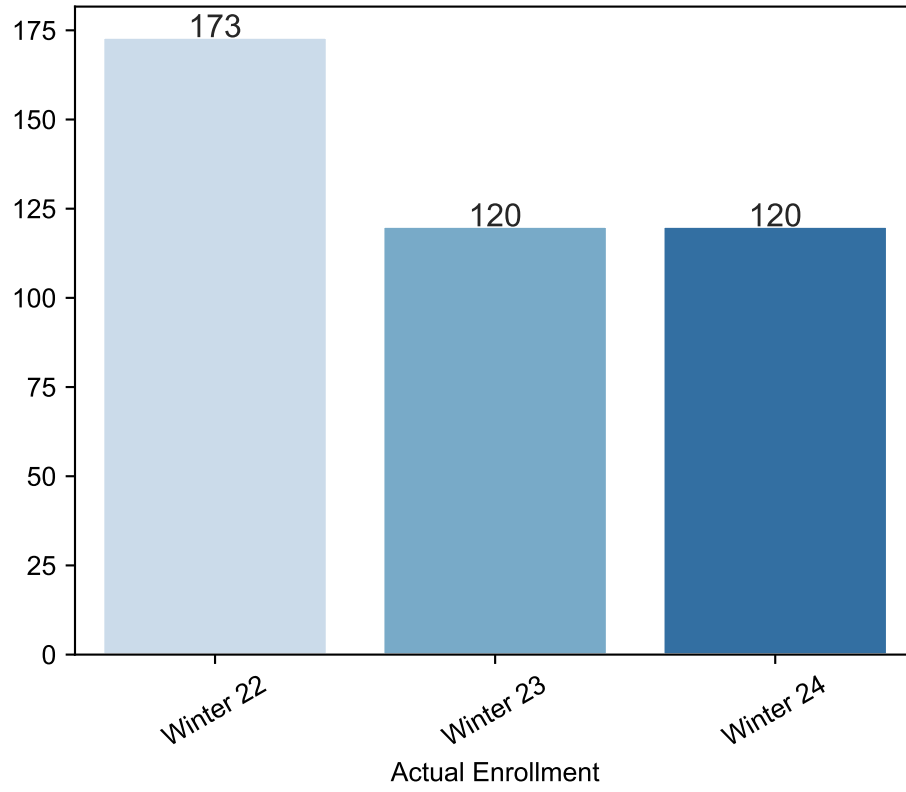

Winter Enrollment Report as of 11/27/2023

Winter Term: 3 Year Credit Enrollments

Winter Term: 3 Year Non Credit Enrollments

Winter Term: 3 Year Credit FTEs

Winter Term: 3 Year Non Credit FTEs

Report Filters Academic Level is Credit Academic Years Ago is in list (0, 1, 2) Date Index for Registration Start Date : All Enrolled is Yes Semester is Winter

Measures Duplicated Headcount

Report Filters Academic Level is Non Credit Academic Years Ago is in list (0, 1, 2) Date Index for Registration Start Date : All Enrolled is Yes Semester is Winter

Measures Duplicated Headcount