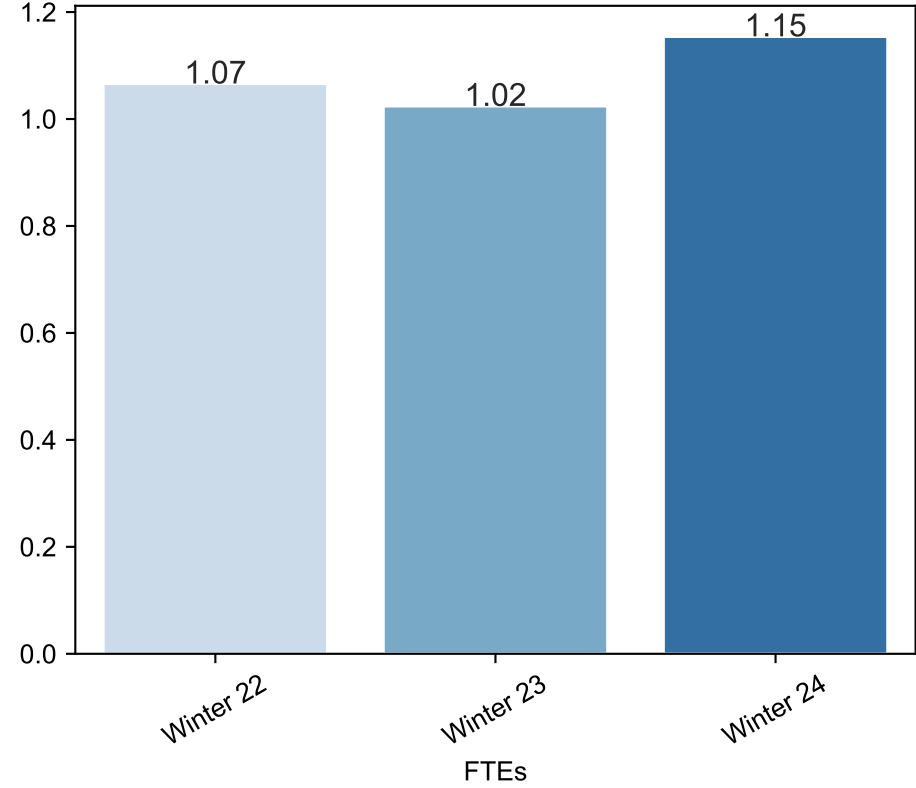

Winter Enrollment Report as of 11/27/2023

Winter Term: 3 Year Credit Enrollments

Winter Term: 3 Year Non Credit Enrollments

Winter Term: 3 Year Credit FTEs

Winter Term: 3 Year Non Credit FTEs

Report Filters Academic Level is Credit Academic Years Ago is in list (0, 1, 2) Date Index for Registration Start Date : All Enrolled is Yes Semester is Winter

Measures Duplicated Headcount

Report Filters Academic Level is Non Credit Academic Years Ago is in list (0, 1, 2) Date Index for Registration Start Date : All Enrolled is Yes Semester is Winter

Measures Duplicated Headcount