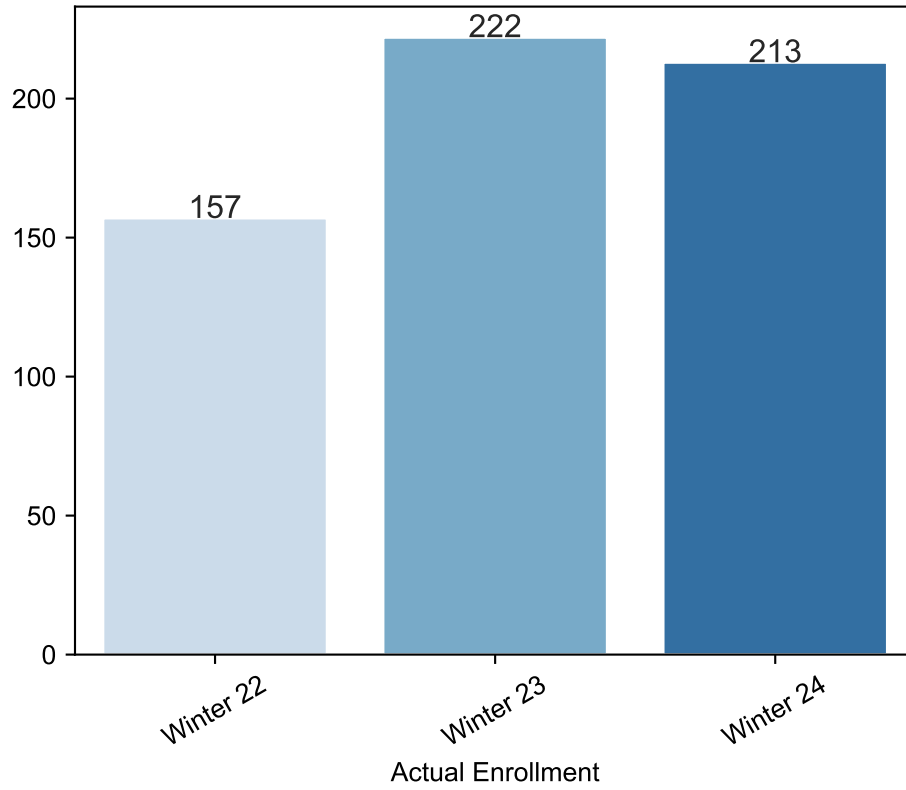

Winter Enrollment Report as of 12/04/2023

Winter Term: 3 Year Credit Enrollments

Winter Term: 3 Year Non Credit Enrollments

Winter Term: 3 Year Credit FTEs

Winter Term: 3 Year Non Credit FTEs

Report Filters Academic Level is Credit Academic Years Ago is in list (0, 1, 2) Date Index for Registration Start Date : All Enrolled is Yes Semester is Winter

Measures Duplicated Headcount

Report Filters Academic Level is Non Credit Academic Years Ago is in list (0, 1, 2) Date Index for Registration Start Date : All Enrolled is Yes Semester is Winter

Measures Duplicated Headcount

3 year enrollment patterns - non credit