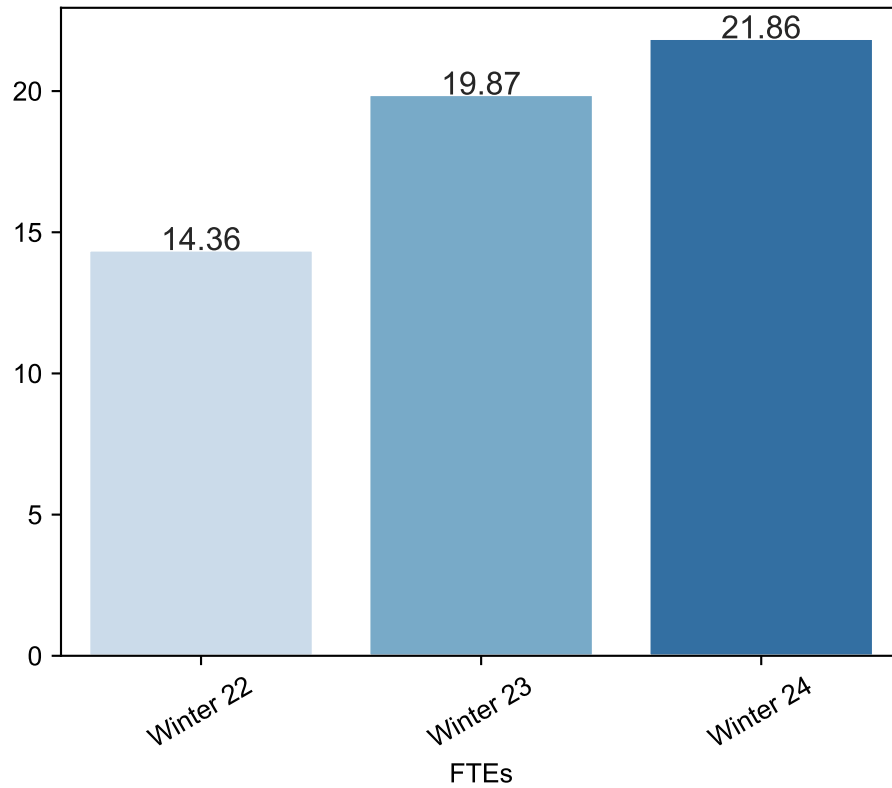

Winter Enrollment Report as of 12/04/2023

Winter Term: 3 Year Credit Enrollments

Winter Term: 3 Year Non Credit Enrollments

Winter Term: 3 Year Credit FTEs

Winter Term: 3 Year Non Credit FTEs

Report Filters Academic Level is Credit Academic Years Ago is in list (0, 1, 2) Date Index for Registration Start Date : All Enrolled is Yes Semester is Winter

Measures Duplicated Headcount

Report Filters Academic Level is Non Credit Academic Years Ago is in list (0, 1, 2) Date Index for Registration Start Date : All Enrolled is Yes Semester is Winter

Measures Duplicated Headcount

3 year enrollment patterns - non credit