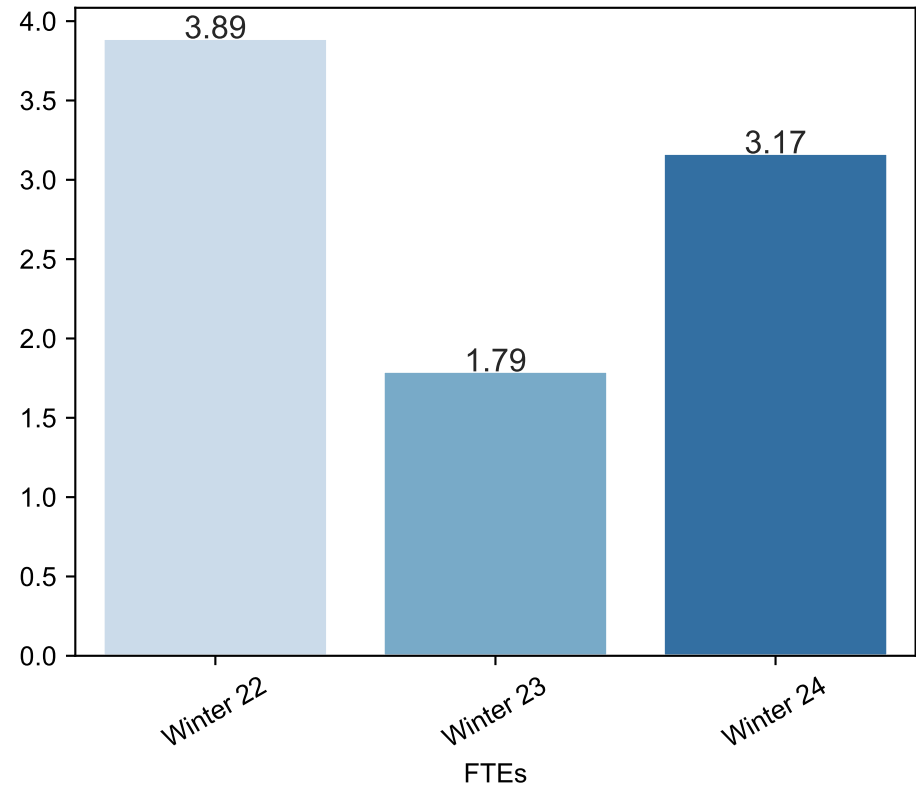

Winter Enrollment Report as of 12/04/2023

Winter Term: 3 Year Credit Enrollments

Winter Term: 3 Year Non Credit Enrollments

Winter Term: 3 Year Credit FTEs

Winter Term: 3 Year Non Credit FTEs

Report Filters Academic Level is Credit Academic Years Ago is in list (0, 1, 2) Date Index for Registration Start Date : All Enrolled is Yes Semester is Winter

Measures Duplicated Headcount

Report Filters Academic Level is Non Credit Academic Years Ago is in list (0, 1, 2) Date Index for Registration Start Date : All Enrolled is Yes Semester is Winter

Measures Duplicated Headcount

3 year enrollment patterns - non credit