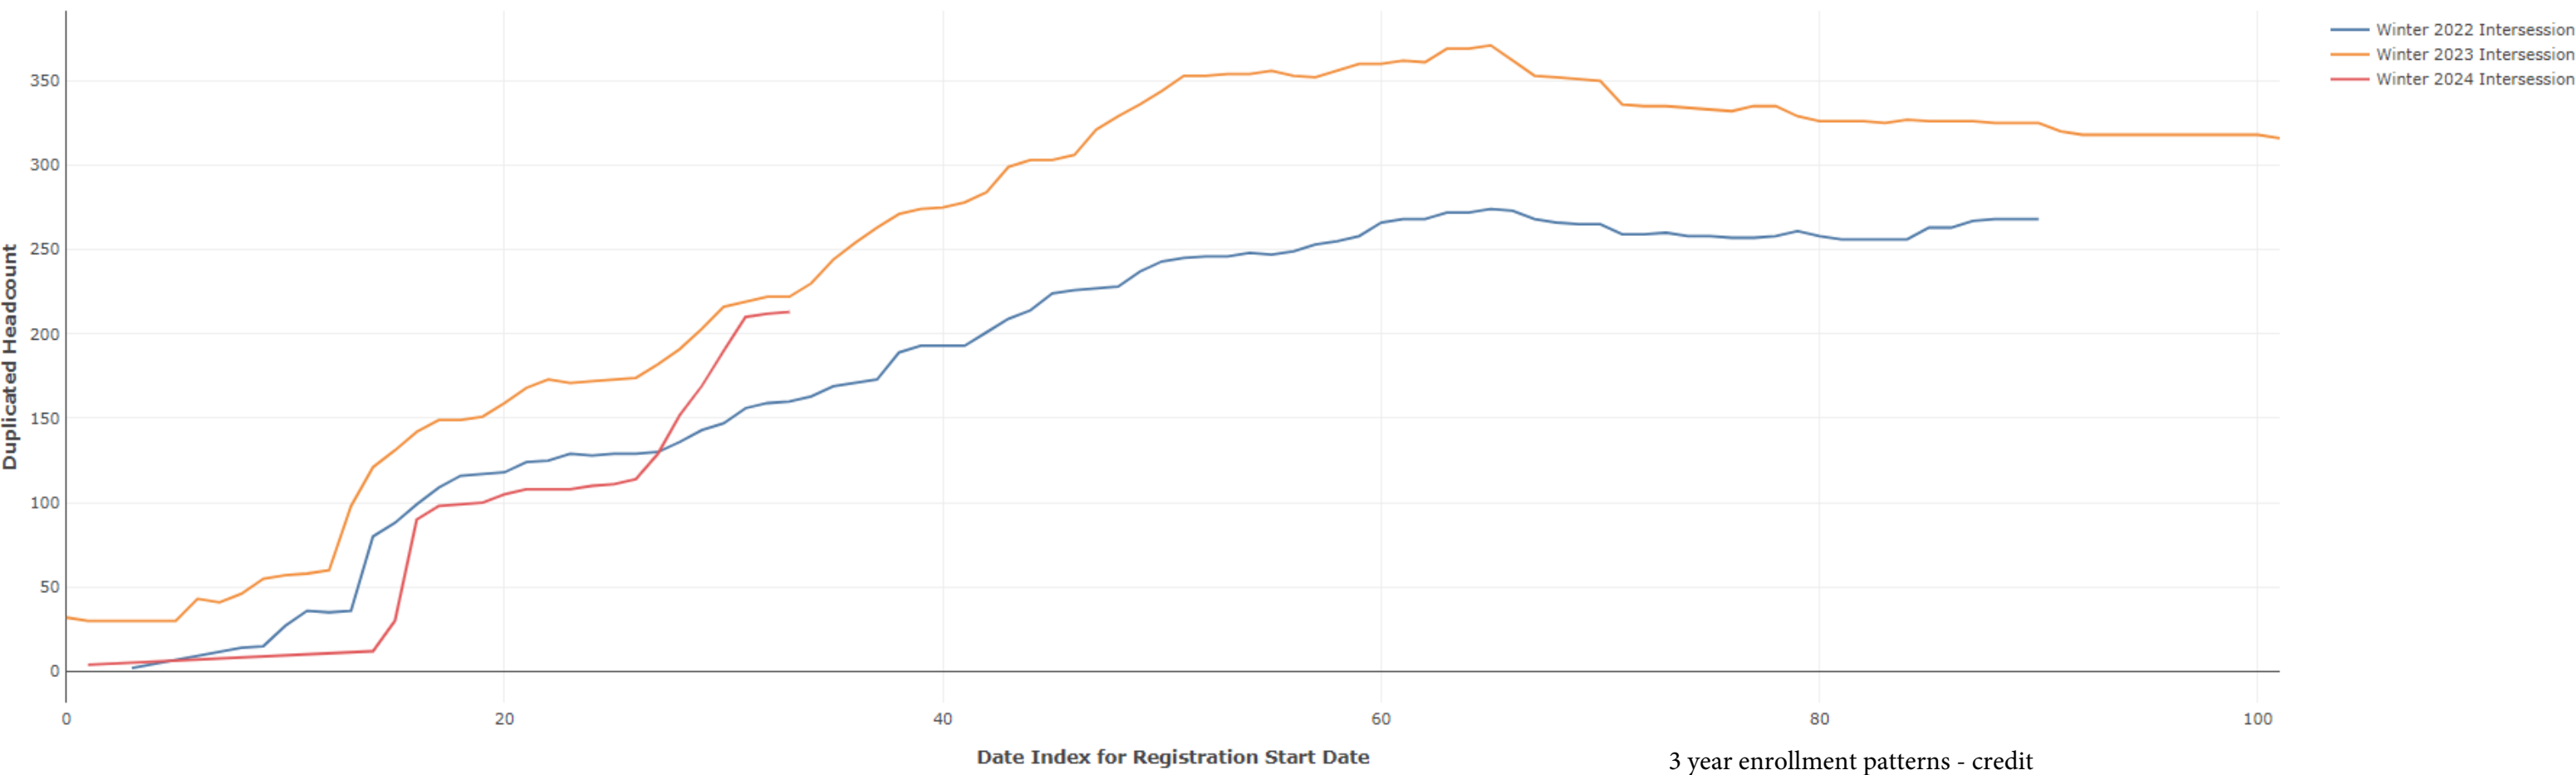

Winter Enrollment Report as of 12/04/2023

Winter Term: 3 Year Credit Enrollments

Winter Term: 3 Year Non Credit Enrollments

Winter Term: 3 Year Credit FTEs

Winter Term: 3 Year Non Credit FTEs

Report Filters Academic Level is Credit Academic Years Ago is in list (0, 1, 2) Date Index for Registration Start Date : All Enrolled is Yes Semester is Winter

Measures Duplicated Headcount

Report Filters Academic Level is Non Credit Academic Years Ago is in list (0, 1, 2) Date Index for Registration Start Date : All Enrolled is Yes Semester is Winter

Measures Duplicated Headcount

3 year enrollment patterns - non credit