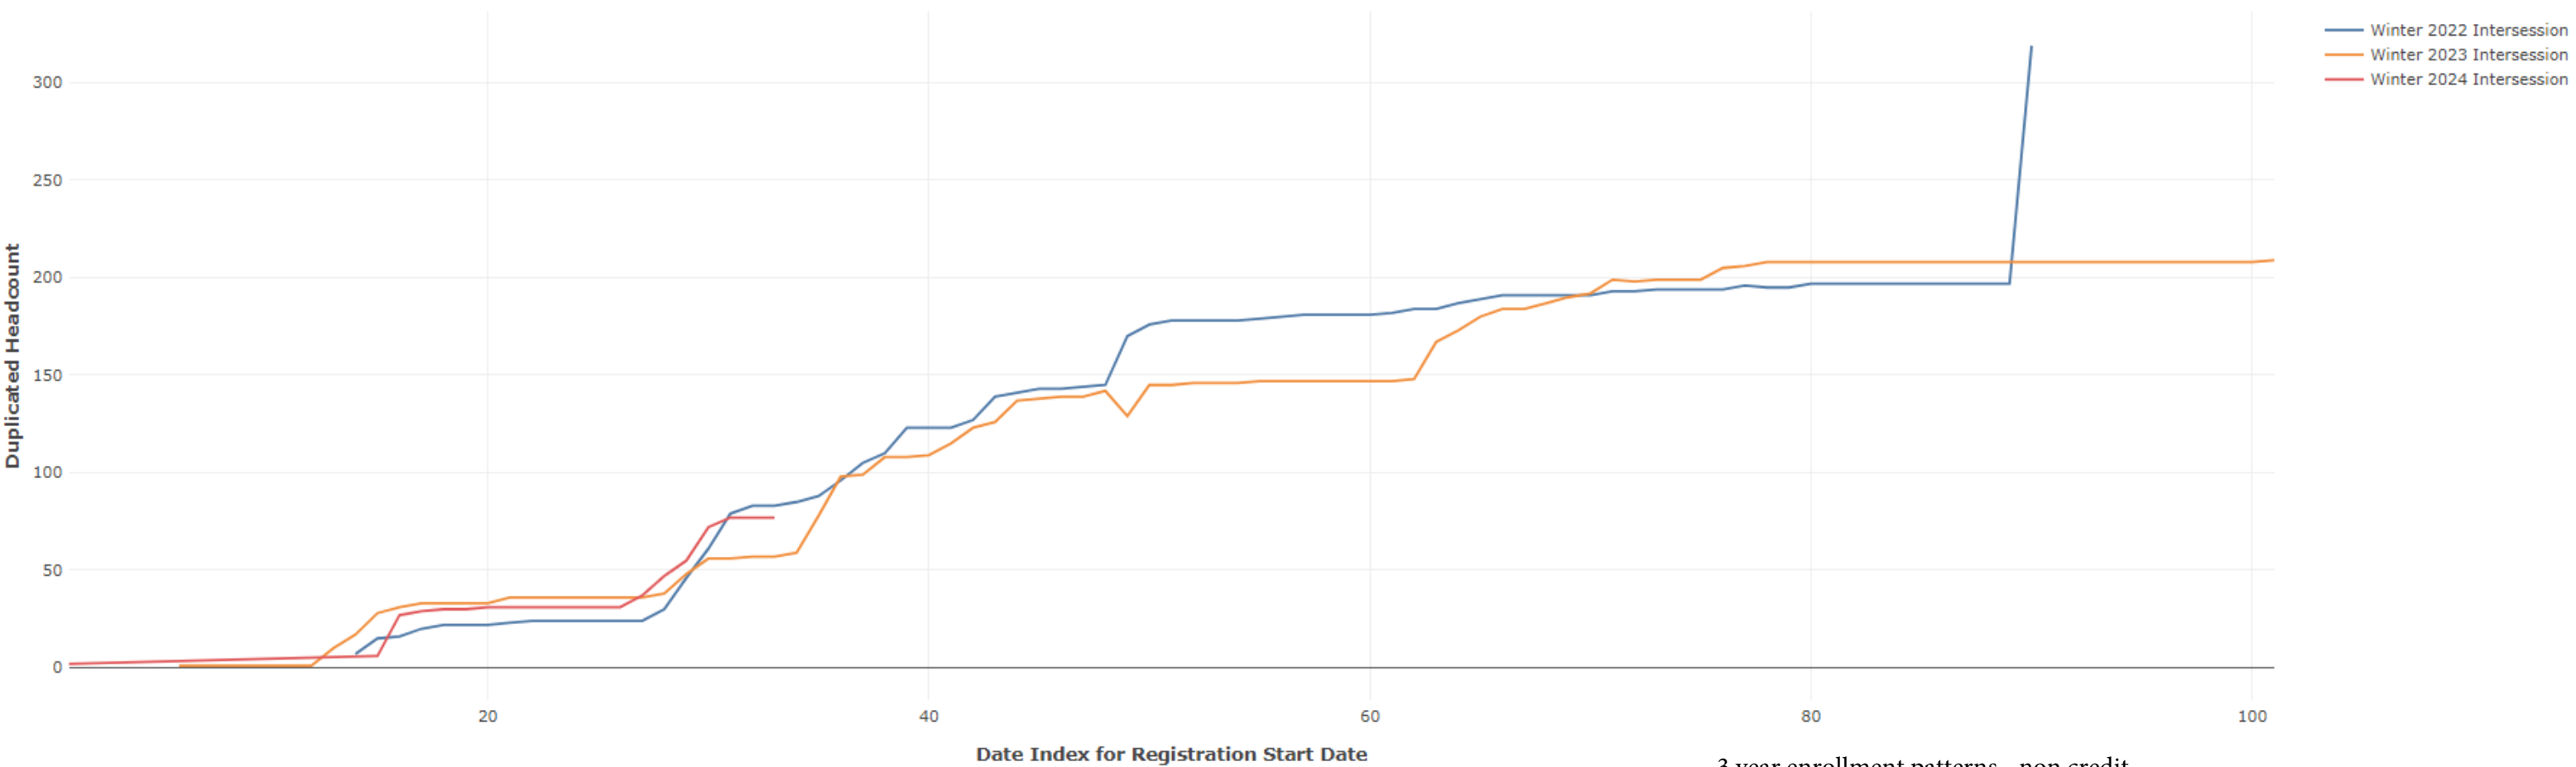

Winter Enrollment Report as of 12/04/2023

Winter Term: 3 Year Credit Enrollments

Winter Term: 3 Year Non Credit Enrollments

Winter Term: 3 Year Credit FTEs

Winter Term: 3 Year Non Credit FTEs

Report Filters Academic Level is Credit Academic Years Ago is in list (0, 1, 2) Date Index for Registration Start Date : All Enrolled is Yes Semester is Winter

Measures Duplicated Headcount

Report Filters Academic Level is Non Credit Academic Years Ago is in list (0, 1, 2) Date Index for Registration Start Date : All Enrolled is Yes Semester is Winter

Measures Duplicated Headcount

3 year enrollment patterns - non credit