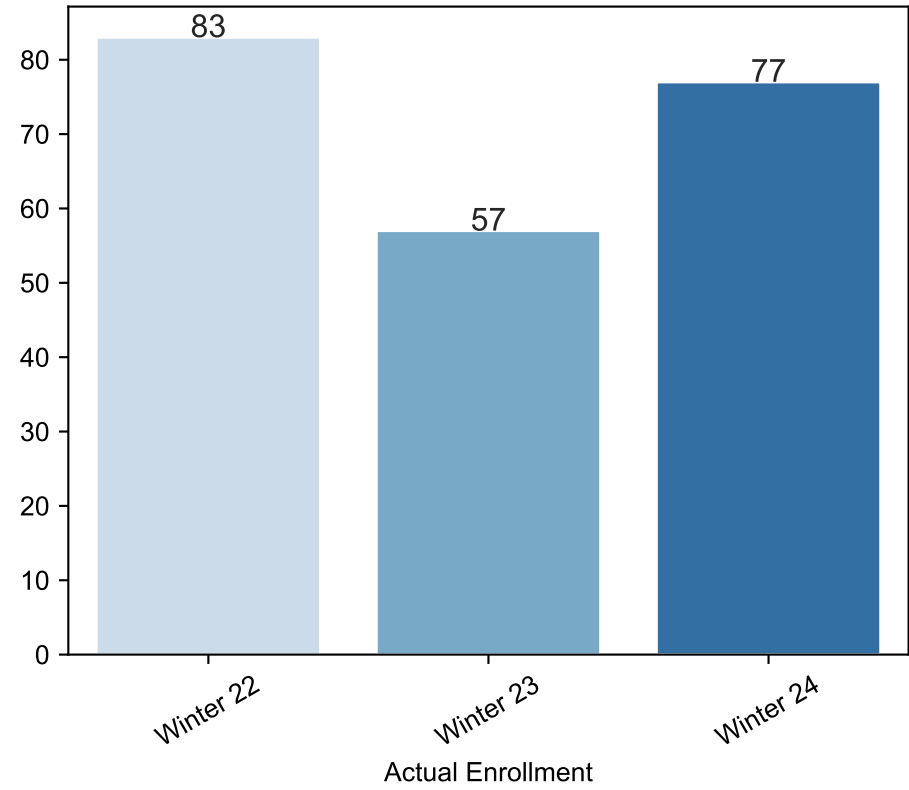

Winter Enrollment Report as of 12/04/2023

Winter Term: 3 Year Credit Enrollments

Winter Term: 3 Year Non Credit Enrollments

Winter Term: 3 Year Credit FTEs

Winter Term: 3 Year Non Credit FTEs

Report Filters Academic Level is Credit Academic Years Ago is in list (0, 1, 2) Date Index for Registration Start Date : All Enrolled is Yes Semester is Winter

Measures Duplicated Headcount

Report Filters Academic Level is Non Credit Academic Years Ago is in list (0, 1, 2) Date Index for Registration Start Date : All Enrolled is Yes Semester is Winter

Measures Duplicated Headcount

3 year enrollment patterns - non credit