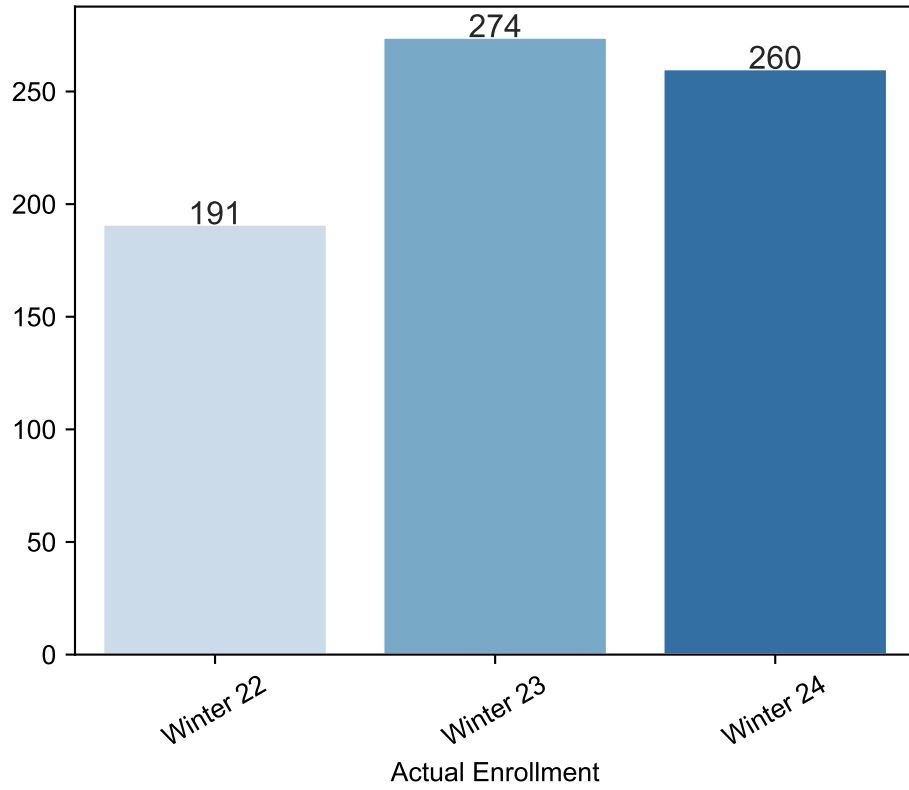

Winter Enrollment Report as of 12/11/2023

Winter Term: 3 Year Credit Enrollments

Winter Term: 3 Year Non Credit Enrollments

Winter Term: 3 Year Credit FTEs

Winter Term: 3 Year Non Credit FTEs

Report Filters Academic Level is Credit Academic Years Ago is in list (0, 1, 2) Date Index for Registration Start Date : All Enrolled is Yes Semester is Winter

Measures Duplicated Headcount

Report Filters Academic Level is Non Credit Academic Years Ago is in list (0, 1, 2) Date Index for Registration Start Date : All Enrolled is Yes Semester is Winter

Measures Duplicated Headcount