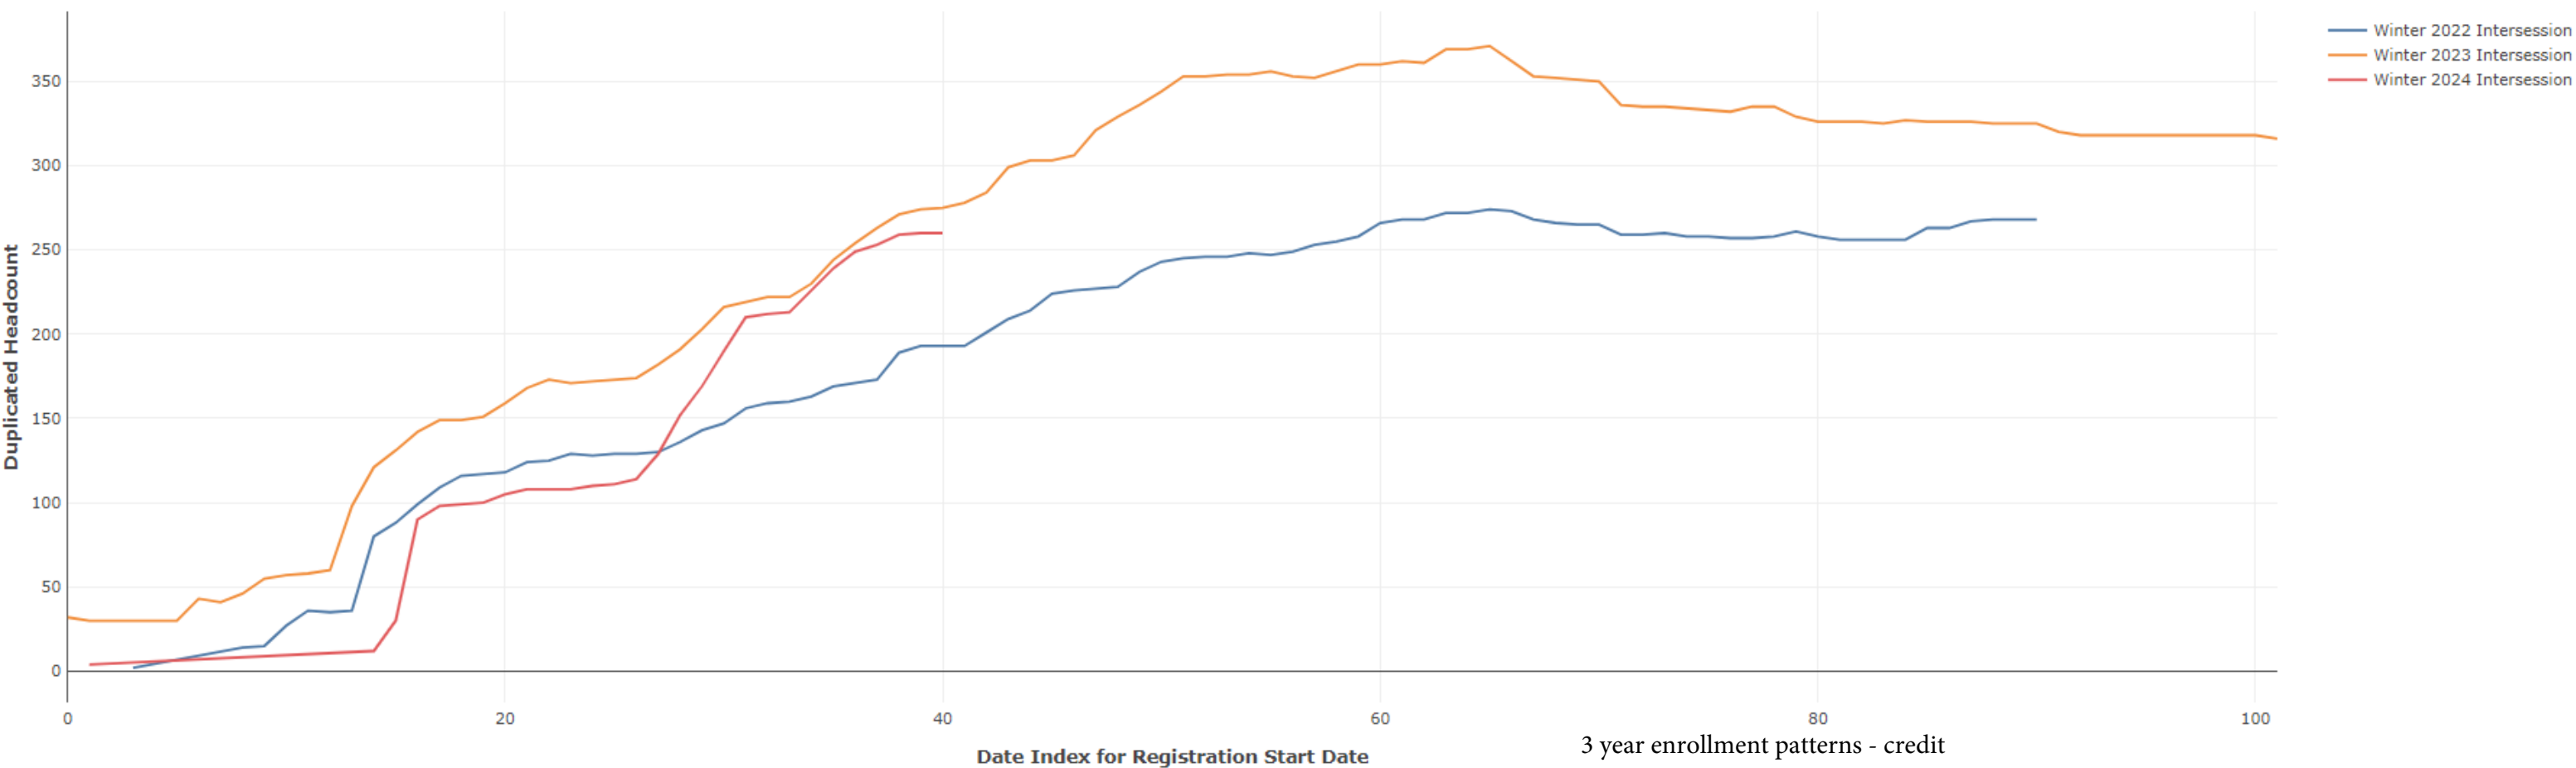

Winter Enrollment Report as of 12/11/2023

Winter Term: 3 Year Credit Enrollments

Winter Term: 3 Year Non Credit Enrollments

Winter Term: 3 Year Credit FTEs

Winter Term: 3 Year Non Credit FTEs

Report Filters Academic Level is Credit Academic Years Ago is in list (0, 1, 2) Date Index for Registration Start Date : All Enrolled is Yes Semester is Winter

Measures Duplicated Headcount

Report Filters Academic Level is Non Credit Academic Years Ago is in list (0, 1, 2) Date Index for Registration Start Date : All Enrolled is Yes Semester is Winter

Measures Duplicated Headcount