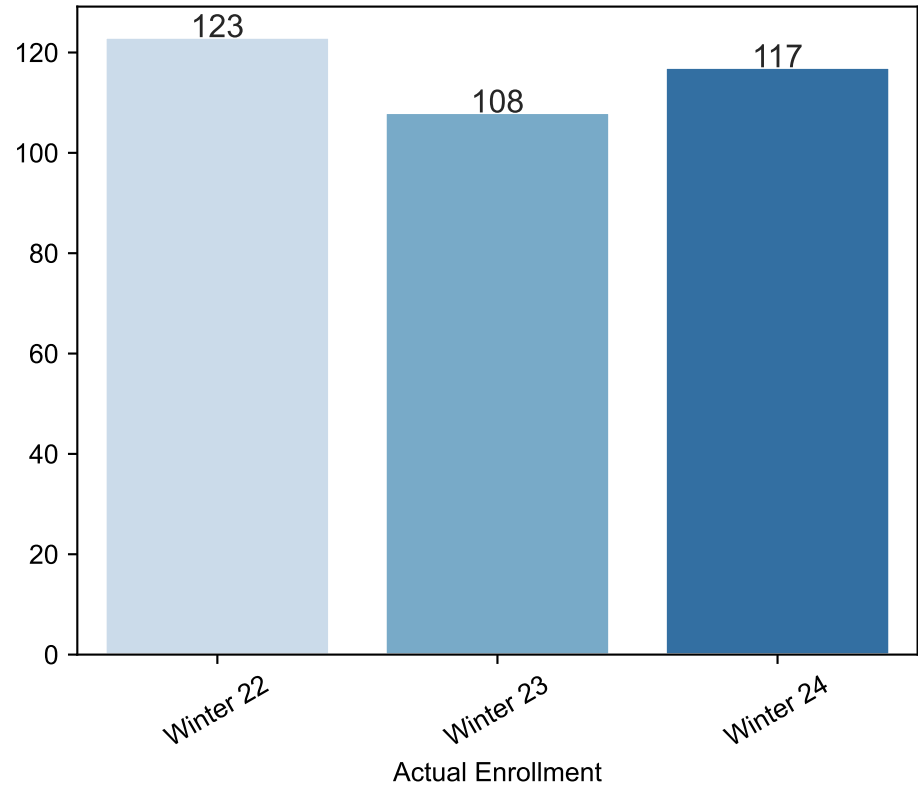

Winter Enrollment Report as of 12/11/2023

Winter Term: 3 Year Credit Enrollments

Winter Term: 3 Year Non Credit Enrollments

Winter Term: 3 Year Credit FTEs

Winter Term: 3 Year Non Credit FTEs

Report Filters Academic Level is Credit Academic Years Ago is in list (0, 1, 2) Date Index for Registration Start Date : All Enrolled is Yes Semester is Winter

Measures Duplicated Headcount

Report Filters Academic Level is Non Credit Academic Years Ago is in list (0, 1, 2) Date Index for Registration Start Date : All Enrolled is Yes Semester is Winter

Measures Duplicated Headcount