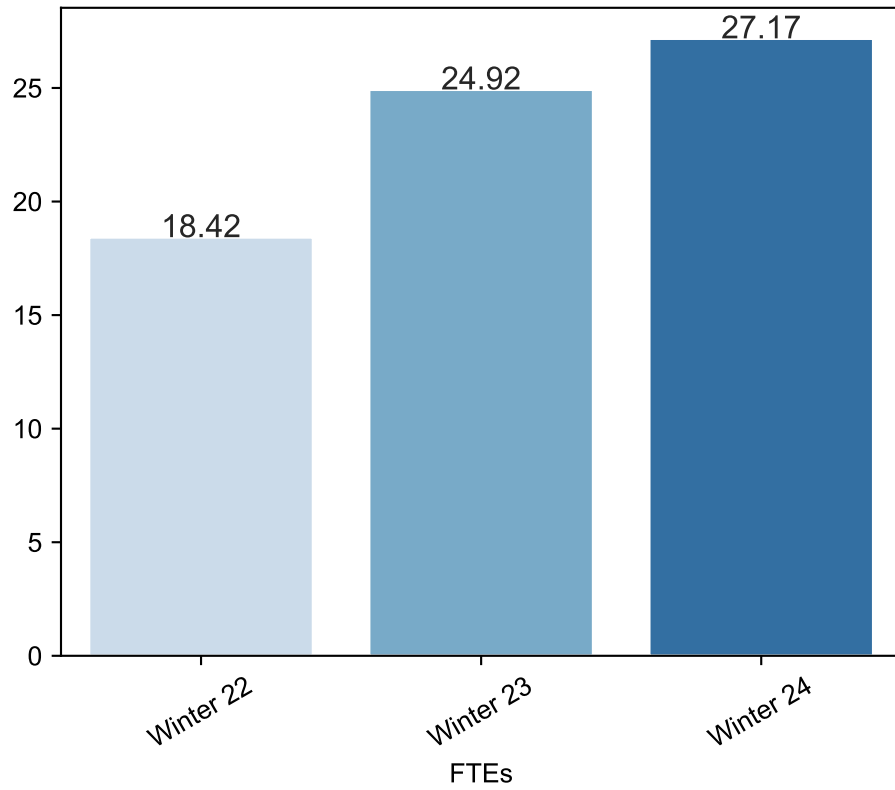

Winter Enrollment Report as of 12/11/2023

Winter Term: 3 Year Credit Enrollments

Winter Term: 3 Year Non Credit Enrollments

Winter Term: 3 Year Credit FTEs

Winter Term: 3 Year Non Credit FTEs

Report Filters Academic Level is Credit Academic Years Ago is in list (0, 1, 2) Date Index for Registration Start Date : All Enrolled is Yes Semester is Winter

Measures Duplicated Headcount

Report Filters Academic Level is Non Credit Academic Years Ago is in list (0, 1, 2) Date Index for Registration Start Date : All Enrolled is Yes Semester is Winter

Measures Duplicated Headcount