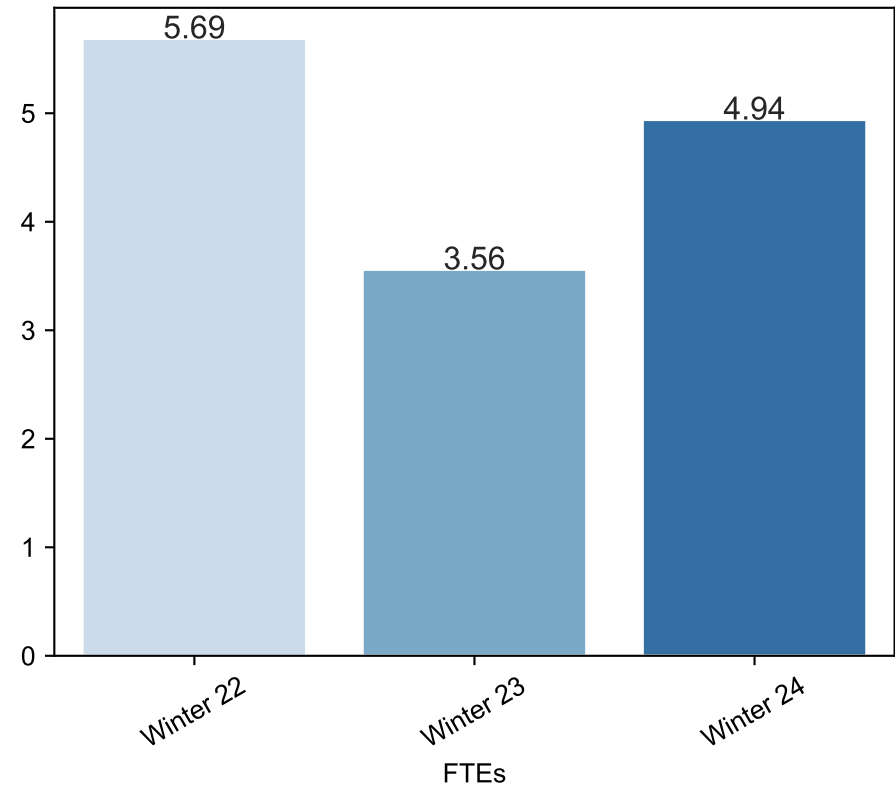

Winter Enrollment Report as of 12/11/2023

Winter Term: 3 Year Credit Enrollments

Winter Term: 3 Year Non Credit Enrollments

Winter Term: 3 Year Credit FTEs

Winter Term: 3 Year Non Credit FTEs

Report Filters Academic Level is Credit Academic Years Ago is in list (0, 1, 2) Date Index for Registration Start Date : All Enrolled is Yes Semester is Winter

Measures Duplicated Headcount

Report Filters Academic Level is Non Credit Academic Years Ago is in list (0, 1, 2) Date Index for Registration Start Date : All Enrolled is Yes Semester is Winter

Measures Duplicated Headcount