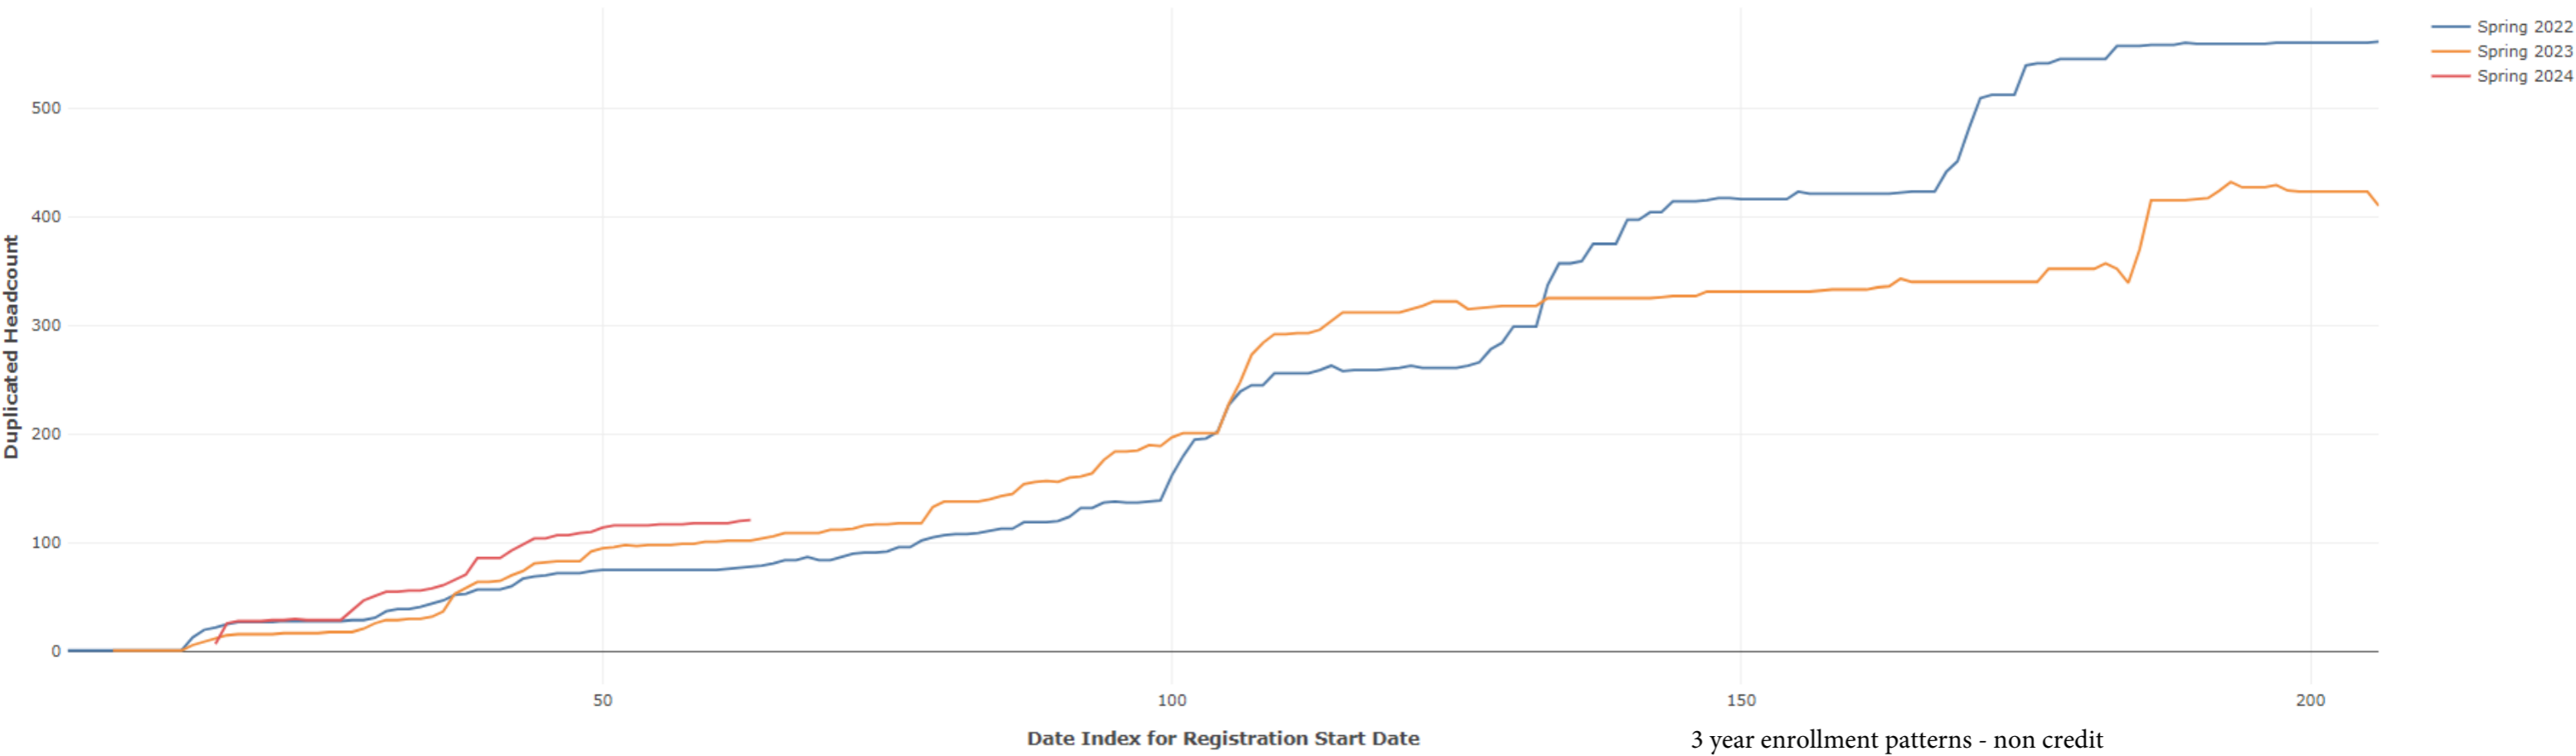

## Spring Term: 3 Year Non Credit FTEs

Report Filters Academic Level is Credit Academic Years Ago is in list (0, 1, 2) Date Index for Registration Start Date : All Enrolled is Yes Semester is Spring

Measures Duplicated Headcount