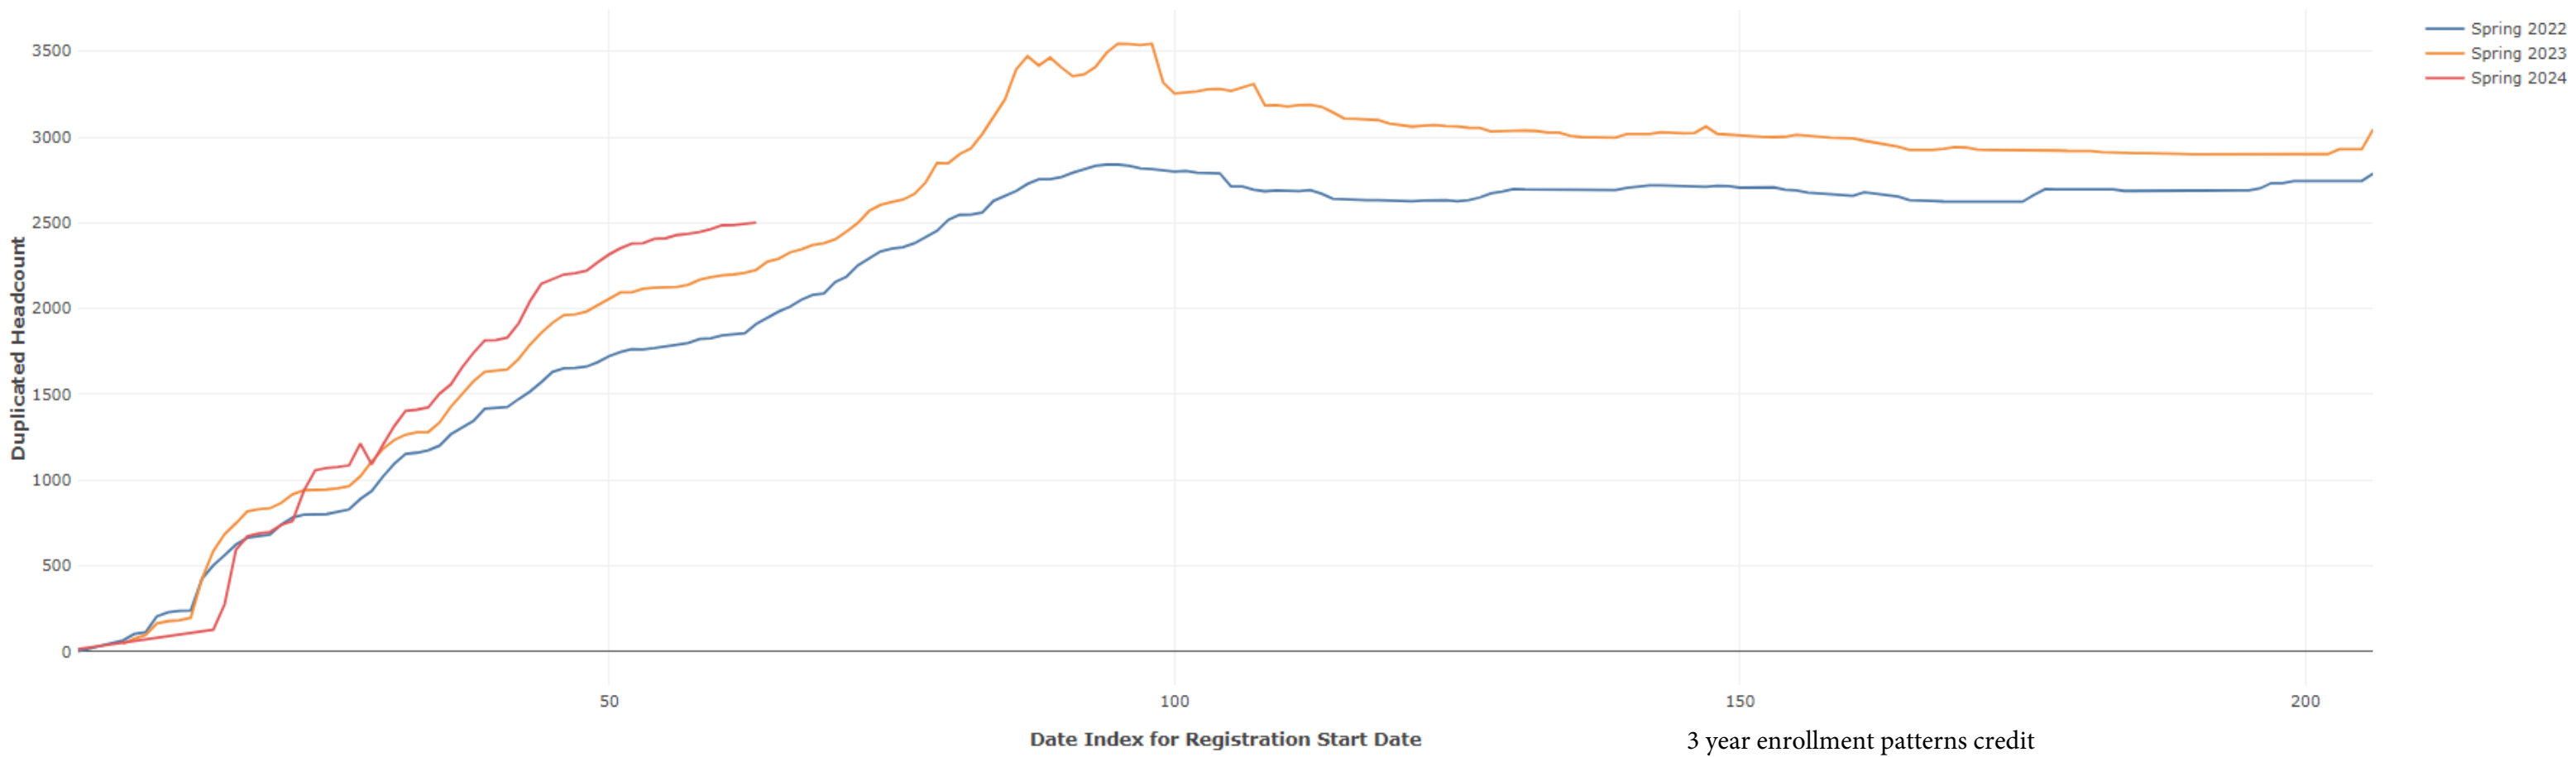

## Spring Term: 3 Year Credit FTEs

## Spring Term: 3 Year Non Credit FTEs

Report Filters Academic Level is Credit Academic Years Ago is in list (0, 1, 2) Date Index for Registration Start Date : All Enrolled is Yes Semester is Spring

Measures Duplicated Headcount