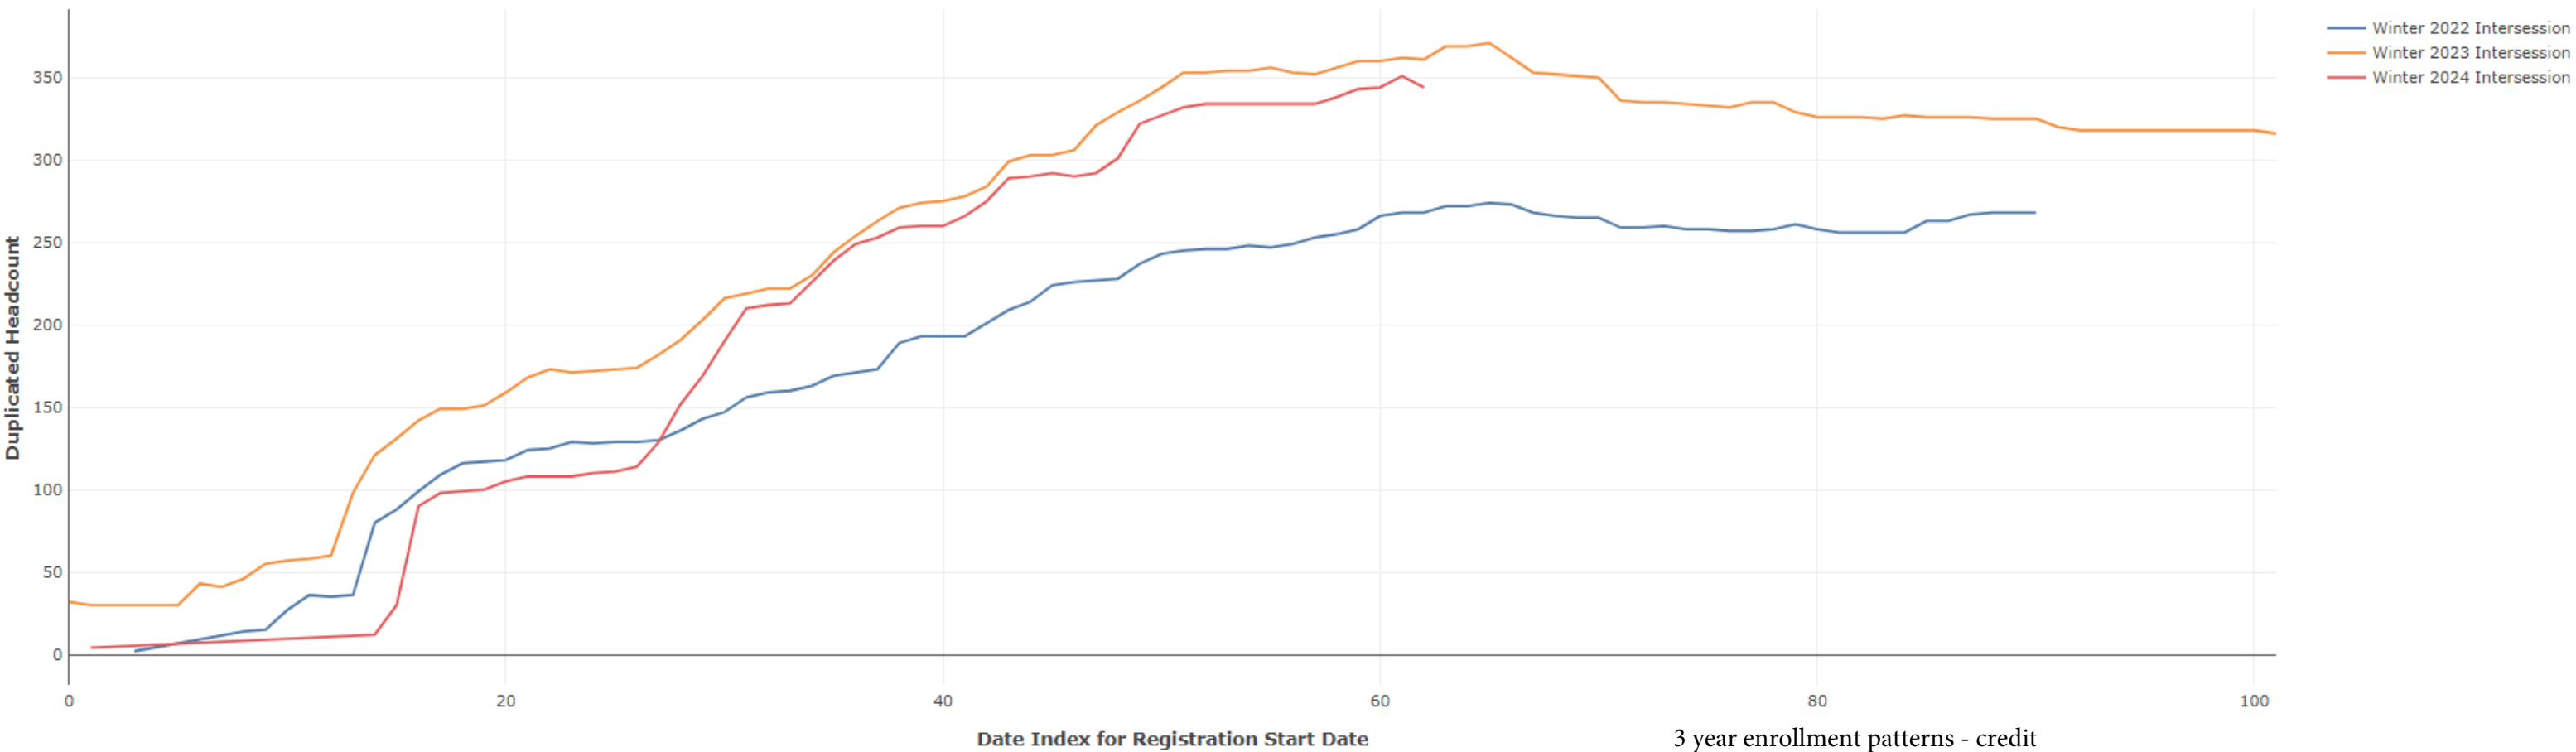

Winter Enrollment Report as of 01/02/2024

Winter Term: 3 Year Credit Enrollments

Winter Term: 3 Year Non Credit Enrollments

Winter Term: 3 Year Credit FTEs

Winter Term: 3 Year Non Credit FTEs

Report Filters Academic Level is Credit Academic Years Ago is in list (0, 1, 2) Date Index for Registration Start Date : All Enrolled is Yes Semester is Winter

Measures Duplicated Headcount

3 year enrollment patterns - credit

Report Filters Academic Level is Non Credit Academic Years Ago is in list (0, 1, 2) Date Index for Registration Start Date : All Enrolled is Yes Semester is Winter

Measures Duplicated Headcount

3 year enrollment patterns - non credit