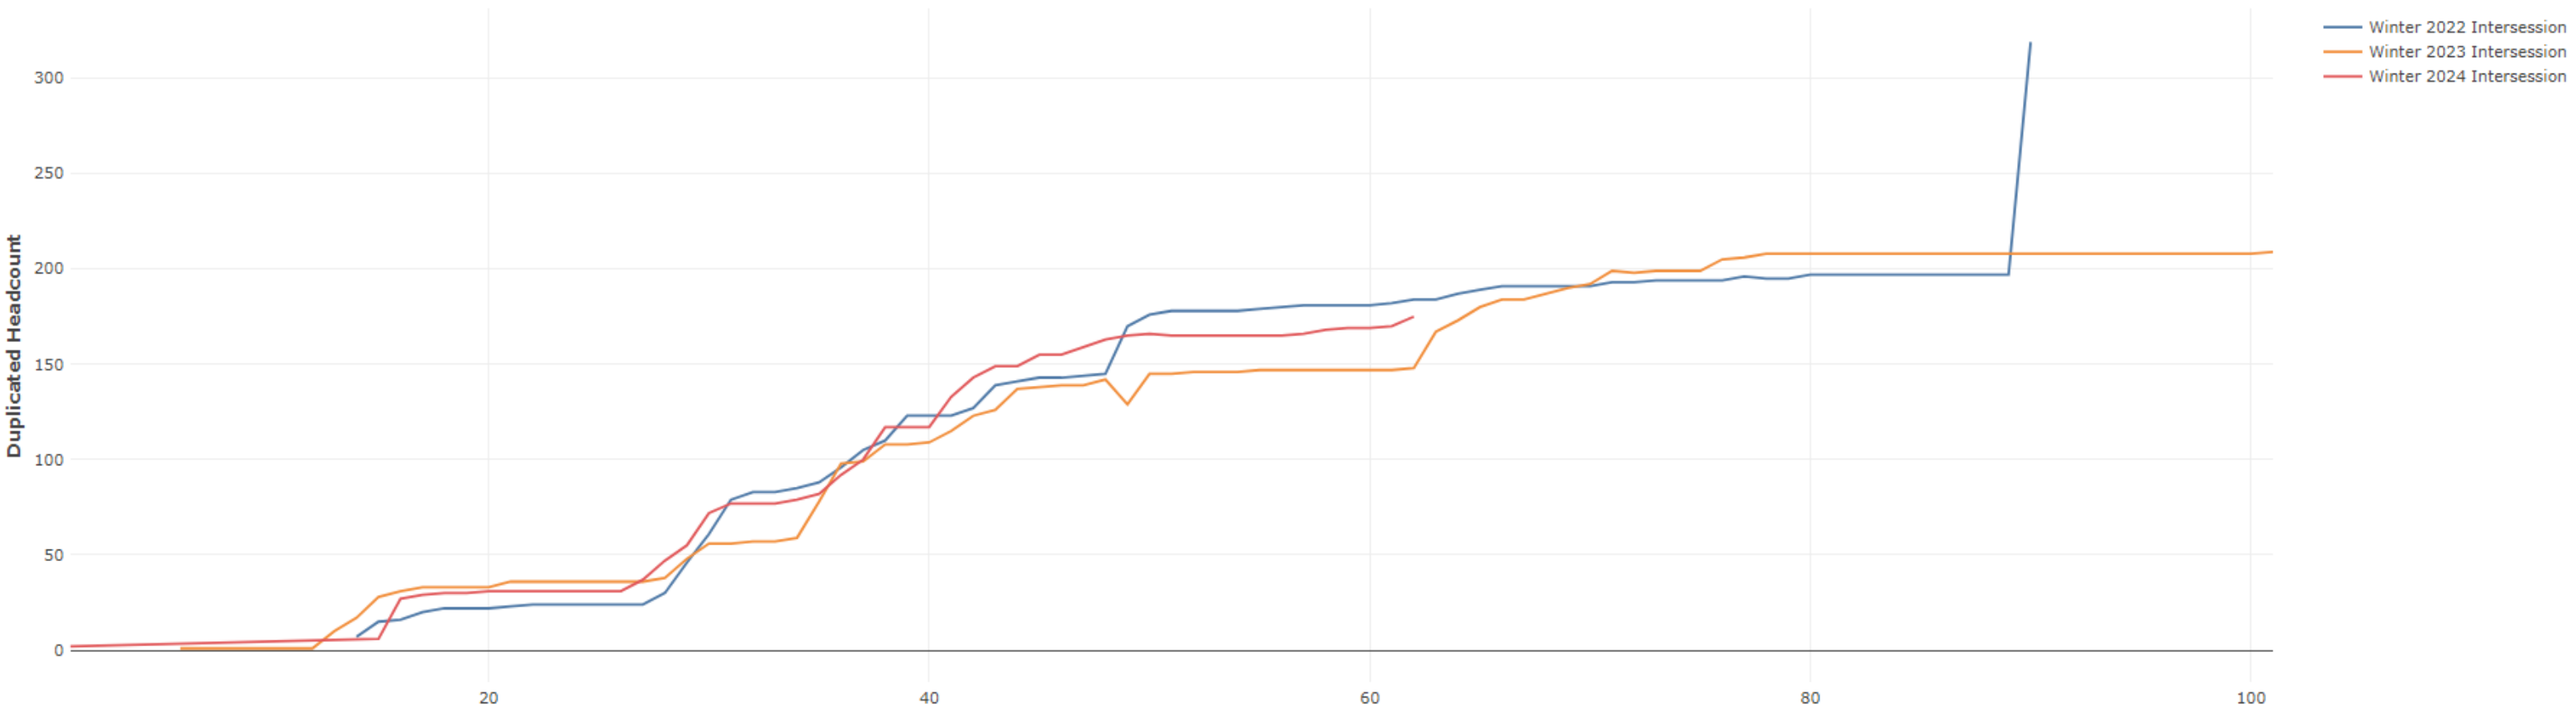

Winter Enrollment Report as of 01/02/2024

Winter Term: 3 Year Credit Enrollments

Winter Term: 3 Year Non Credit Enrollments

Winter Term: 3 Year Credit FTEs

Winter Term: 3 Year Non Credit FTEs

Report Filters Academic Level is Credit Academic Years Ago is in list (0, 1, 2) Date Index for Registration Start Date : All Enrolled is Yes Semester is Winter

Measures Duplicated Headcount

3 year enrollment patterns - credit

Report Filters Academic Level is Non Credit Academic Years Ago is in list (0, 1, 2) Date Index for Registration Start Date : All Enrolled is Yes Semester is Winter

Measures Duplicated Headcount

3 year enrollment patterns - non credit