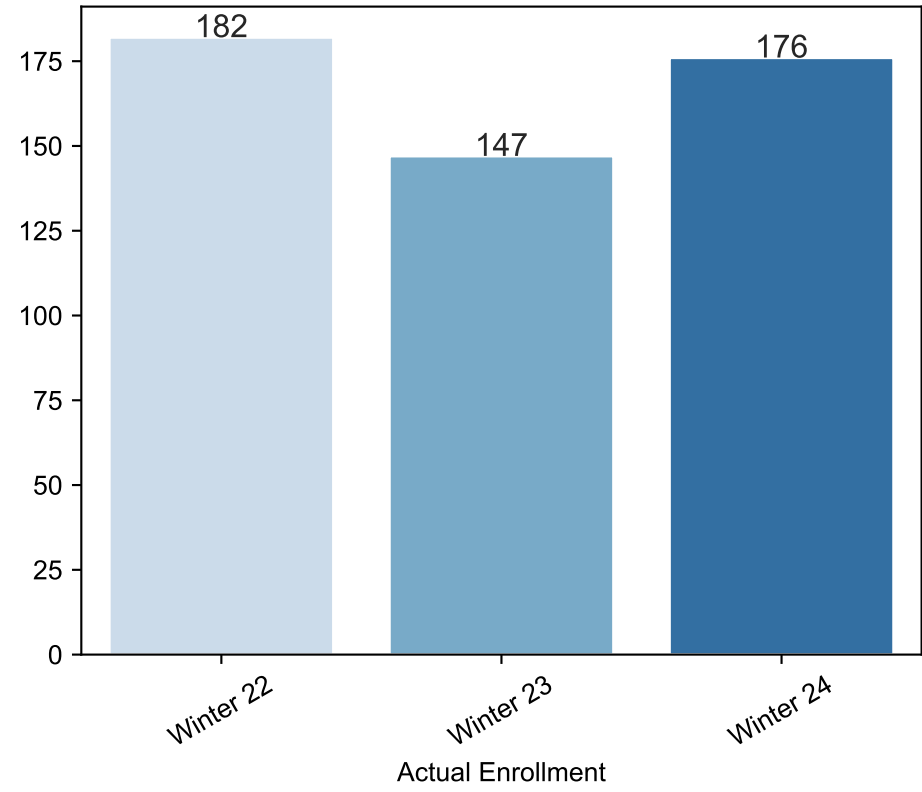

Winter Enrollment Report as of 01/02/2024

Winter Term: 3 Year Credit Enrollments

Winter Term: 3 Year Non Credit Enrollments

Winter Term: 3 Year Credit FTEs

Winter Term: 3 Year Non Credit FTEs

Report Filters Academic Level is Credit Academic Years Ago is in list (0, 1, 2) Date Index for Registration Start Date : All Enrolled is Yes Semester is Winter

Measures Duplicated Headcount

3 year enrollment patterns - credit

Report Filters Academic Level is Non Credit Academic Years Ago is in list (0, 1, 2) Date Index for Registration Start Date : All Enrolled is Yes Semester is Winter

Measures Duplicated Headcount

3 year enrollment patterns - non credit