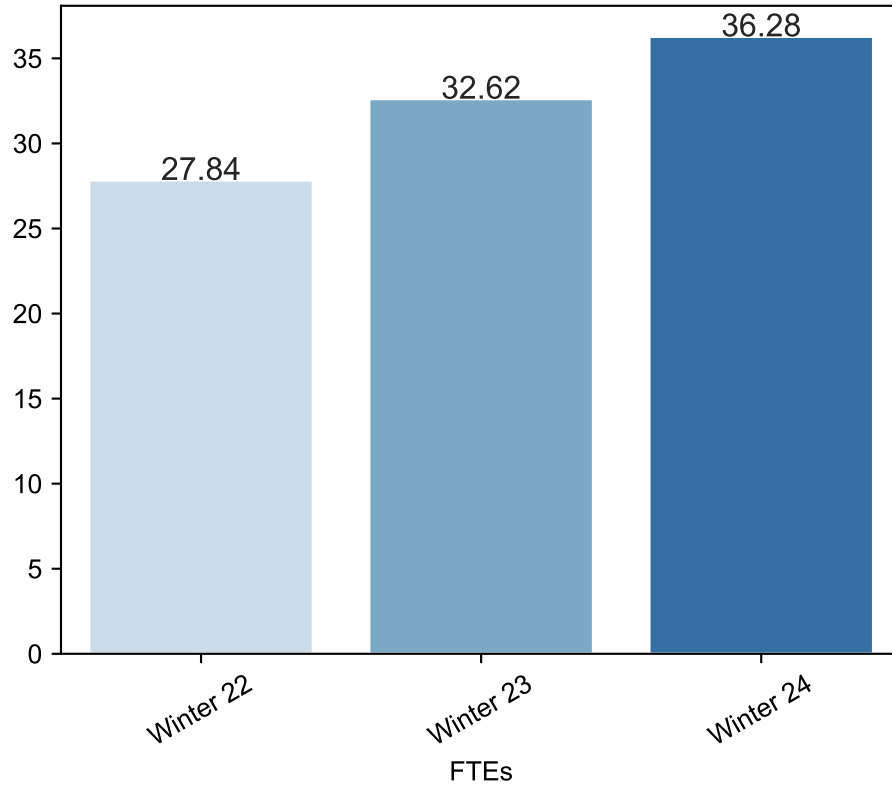

Winter Enrollment Report as of 01/02/2024

Winter Term: 3 Year Credit Enrollments

Winter Term: 3 Year Non Credit Enrollments

Winter Term: 3 Year Credit FTEs

Winter Term: 3 Year Non Credit FTEs

Report Filters Academic Level is Credit Academic Years Ago is in list (0, 1, 2) Date Index for Registration Start Date : All Enrolled is Yes Semester is Winter

Measures Duplicated Headcount

3 year enrollment patterns - credit

Report Filters Academic Level is Non Credit Academic Years Ago is in list (0, 1, 2) Date Index for Registration Start Date : All Enrolled is Yes Semester is Winter

Measures Duplicated Headcount

3 year enrollment patterns - non credit