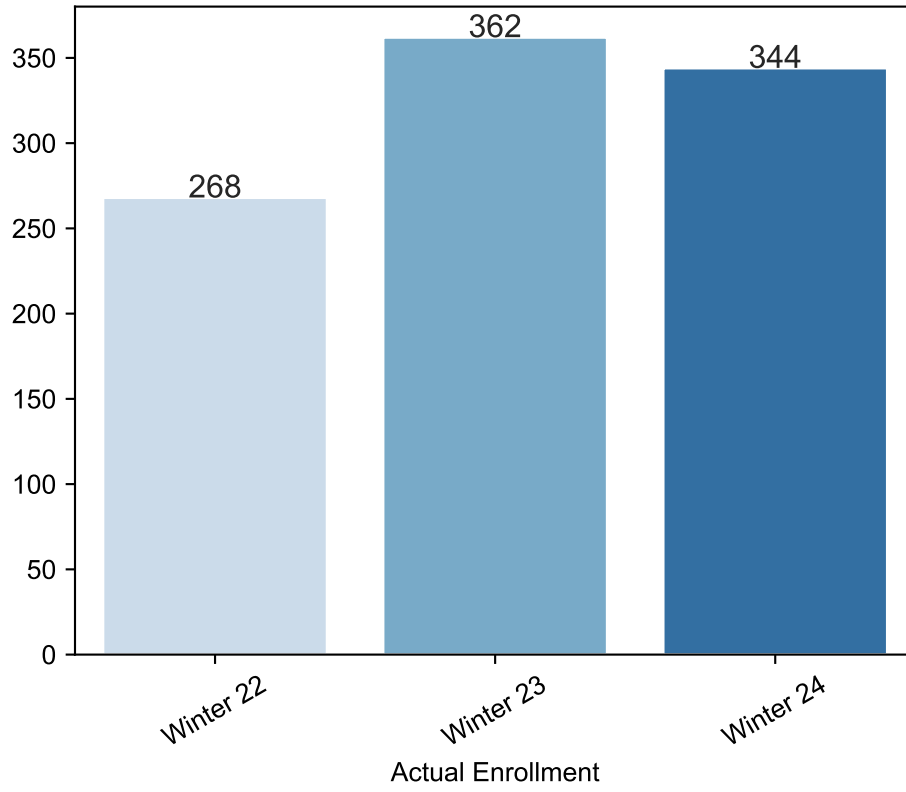

Winter Enrollment Report as of 01/02/2024

Winter Term: 3 Year Credit Enrollments

Winter Term: 3 Year Non Credit Enrollments

Winter Term: 3 Year Credit FTEs

Winter Term: 3 Year Non Credit FTEs

Report Filters Academic Level is Credit Academic Years Ago is in list (0, 1, 2) Date Index for Registration Start Date : All Enrolled is Yes Semester is Winter

Measures Duplicated Headcount

3 year enrollment patterns - credit

Report Filters Academic Level is Non Credit Academic Years Ago is in list (0, 1, 2) Date Index for Registration Start Date : All Enrolled is Yes Semester is Winter

Measures Duplicated Headcount

3 year enrollment patterns - non credit