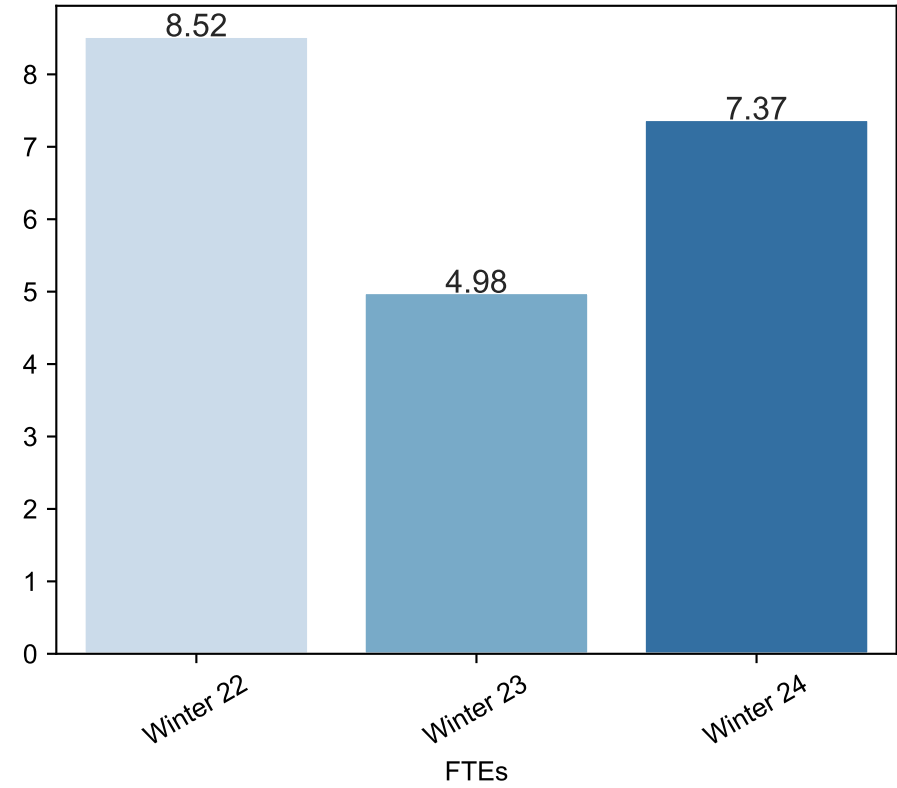

Winter Enrollment Report as of 01/02/2024

Winter Term: 3 Year Credit Enrollments

Winter Term: 3 Year Non Credit Enrollments

Winter Term: 3 Year Credit FTEs

Winter Term: 3 Year Non Credit FTEs

Report Filters Academic Level is Credit Academic Years Ago is in list (0, 1, 2) Date Index for Registration Start Date : All Enrolled is Yes Semester is Winter

Measures Duplicated Headcount

3 year enrollment patterns - credit

Report Filters Academic Level is Non Credit Academic Years Ago is in list (0, 1, 2) Date Index for Registration Start Date : All Enrolled is Yes Semester is Winter

Measures Duplicated Headcount

3 year enrollment patterns - non credit