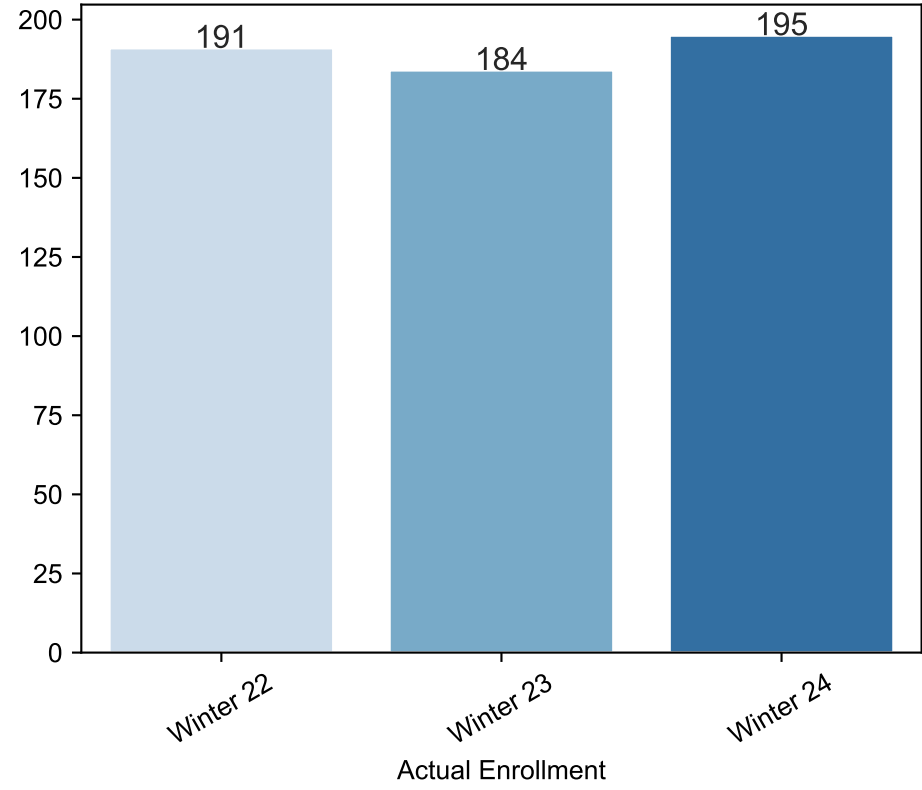

Winter Enrollment Report as of 01/08/2024

Winter Term: 3 Year Credit Enrollments

Winter Term: 3 Year Non Credit Enrollments

Winter Term: 3 Year Credit FTEs

Winter Term: 3 Year Non Credit FTEs

Report Filters Academic Level is Credit Academic Years Ago is in list (0, 1, 2) Date Index for Registration Start Date : All Enrolled is Yes Semester is Winter

Measures Duplicated Headcount

3 year enrollment patterns - credit

Report Filters Academic Level is Non Credit Academic Years Ago is in list (0, 1, 2) Date Index for Registration Start Date : All Enrolled is Yes Semester is Winter

Measures Duplicated Headcount

3 year enrollment patterns - non credit