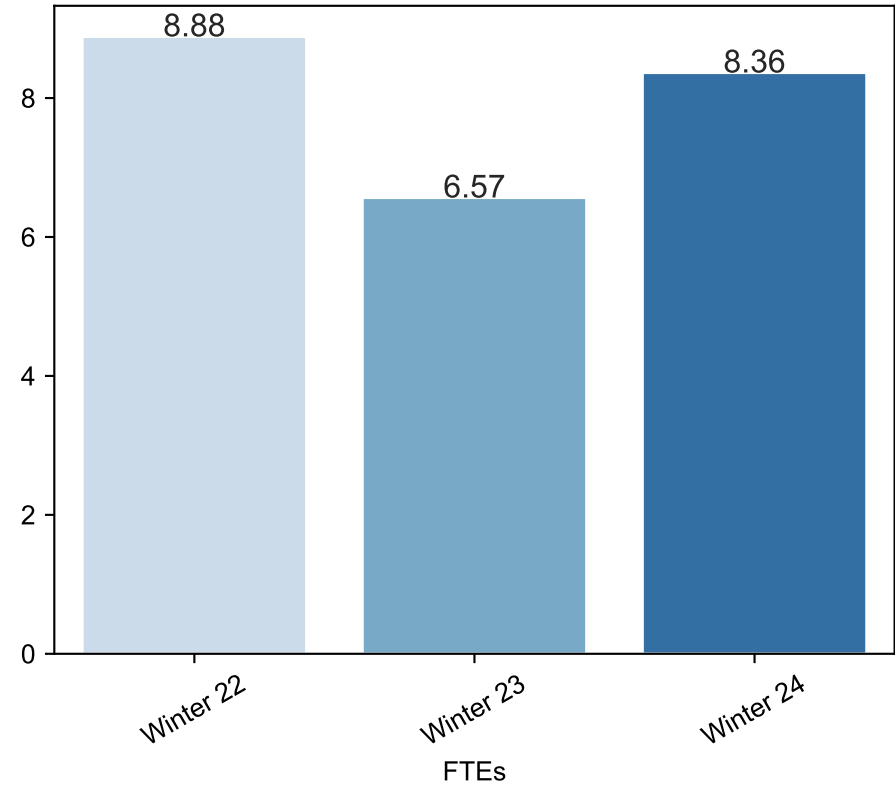

Winter Enrollment Report as of 01/08/2024

Winter Term: 3 Year Credit Enrollments

Winter Term: 3 Year Non Credit Enrollments

Winter Term: 3 Year Credit FTEs

Winter Term: 3 Year Non Credit FTEs

Report Filters Academic Level is Credit Academic Years Ago is in list (0, 1, 2) Date Index for Registration Start Date : All Enrolled is Yes Semester is Winter

Measures Duplicated Headcount

3 year enrollment patterns - credit

Report Filters Academic Level is Non Credit Academic Years Ago is in list (0, 1, 2) Date Index for Registration Start Date : All Enrolled is Yes Semester is Winter

Measures Duplicated Headcount

3 year enrollment patterns - non credit