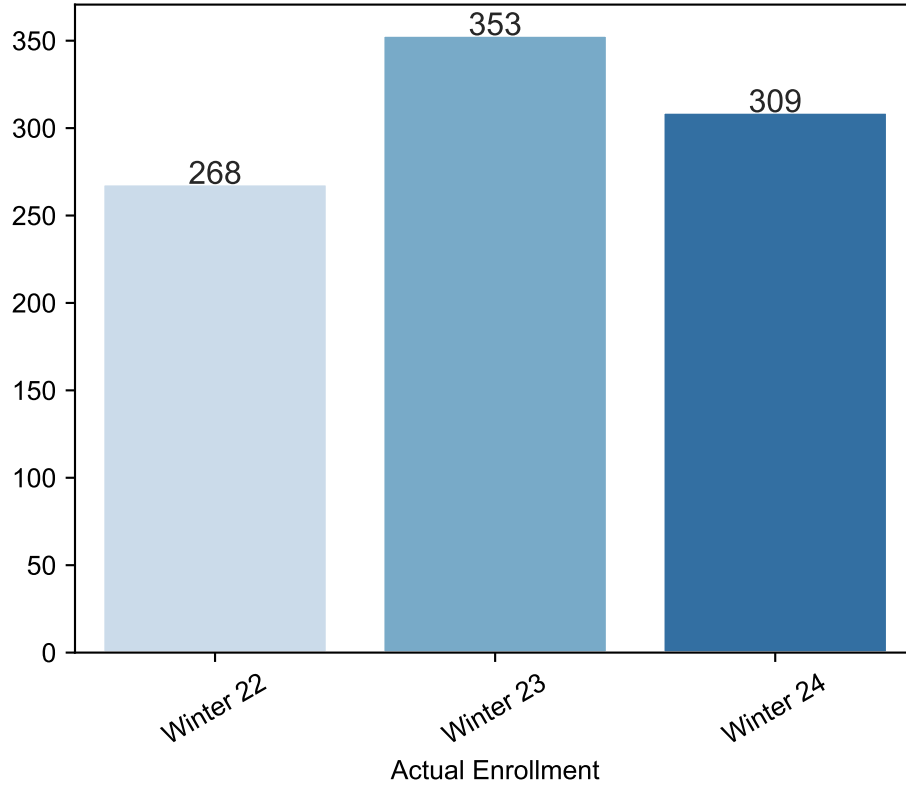

Winter Enrollment Report as of 01/08/2024

Winter Term: 3 Year Credit Enrollments

Winter Term: 3 Year Non Credit Enrollments

Winter Term: 3 Year Credit FTEs

Winter Term: 3 Year Non Credit FTEs

Report Filters Academic Level is Credit Academic Years Ago is in list (0, 1, 2) Date Index for Registration Start Date : All Enrolled is Yes Semester is Winter

Measures Duplicated Headcount

3 year enrollment patterns - credit

Report Filters Academic Level is Non Credit Academic Years Ago is in list (0, 1, 2) Date Index for Registration Start Date : All Enrolled is Yes Semester is Winter

Measures Duplicated Headcount

3 year enrollment patterns - non credit