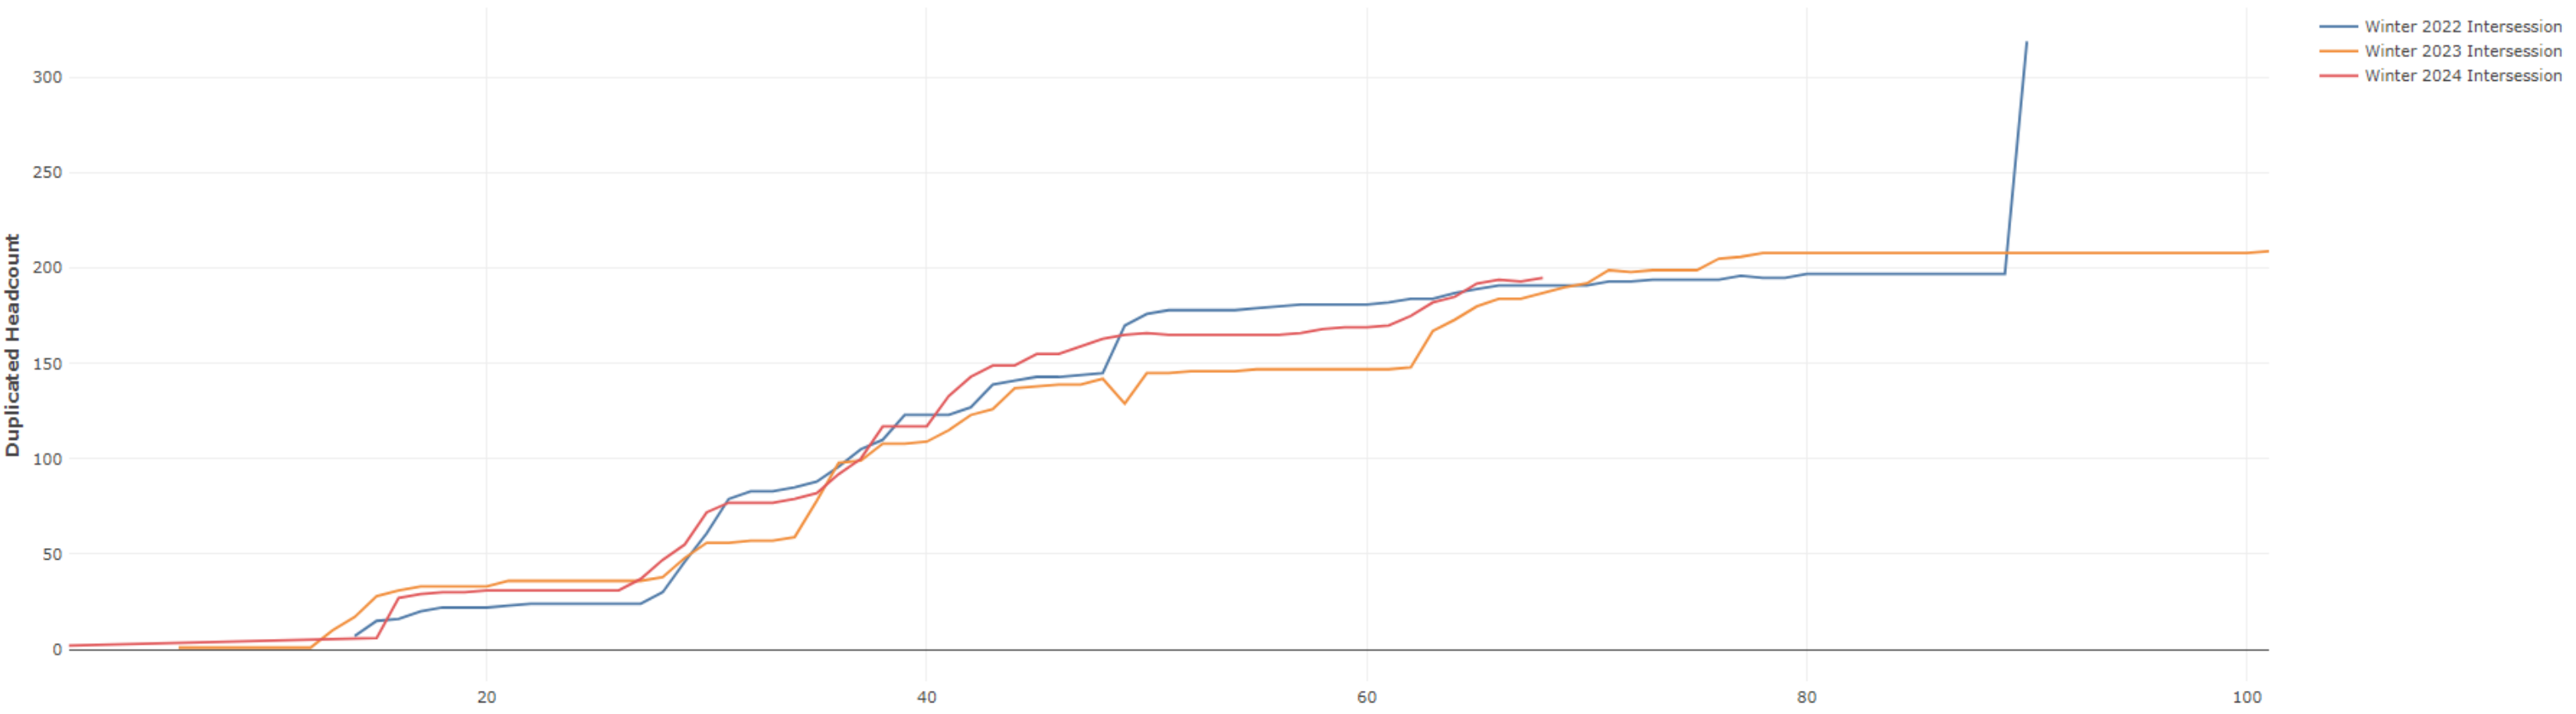

Winter Enrollment Report as of 01/08/2024

Winter Term: 3 Year Credit Enrollments

Winter Term: 3 Year Non Credit Enrollments

Winter Term: 3 Year Credit FTEs

Winter Term: 3 Year Non Credit FTEs

Report Filters Academic Level is Credit Academic Years Ago is in list (0, 1, 2) Date Index for Registration Start Date : All Enrolled is Yes Semester is Winter

Measures Duplicated Headcount

3 year enrollment patterns - credit

Report Filters Academic Level is Non Credit Academic Years Ago is in list (0, 1, 2) Date Index for Registration Start Date : All Enrolled is Yes Semester is Winter

Measures Duplicated Headcount

3 year enrollment patterns - non credit