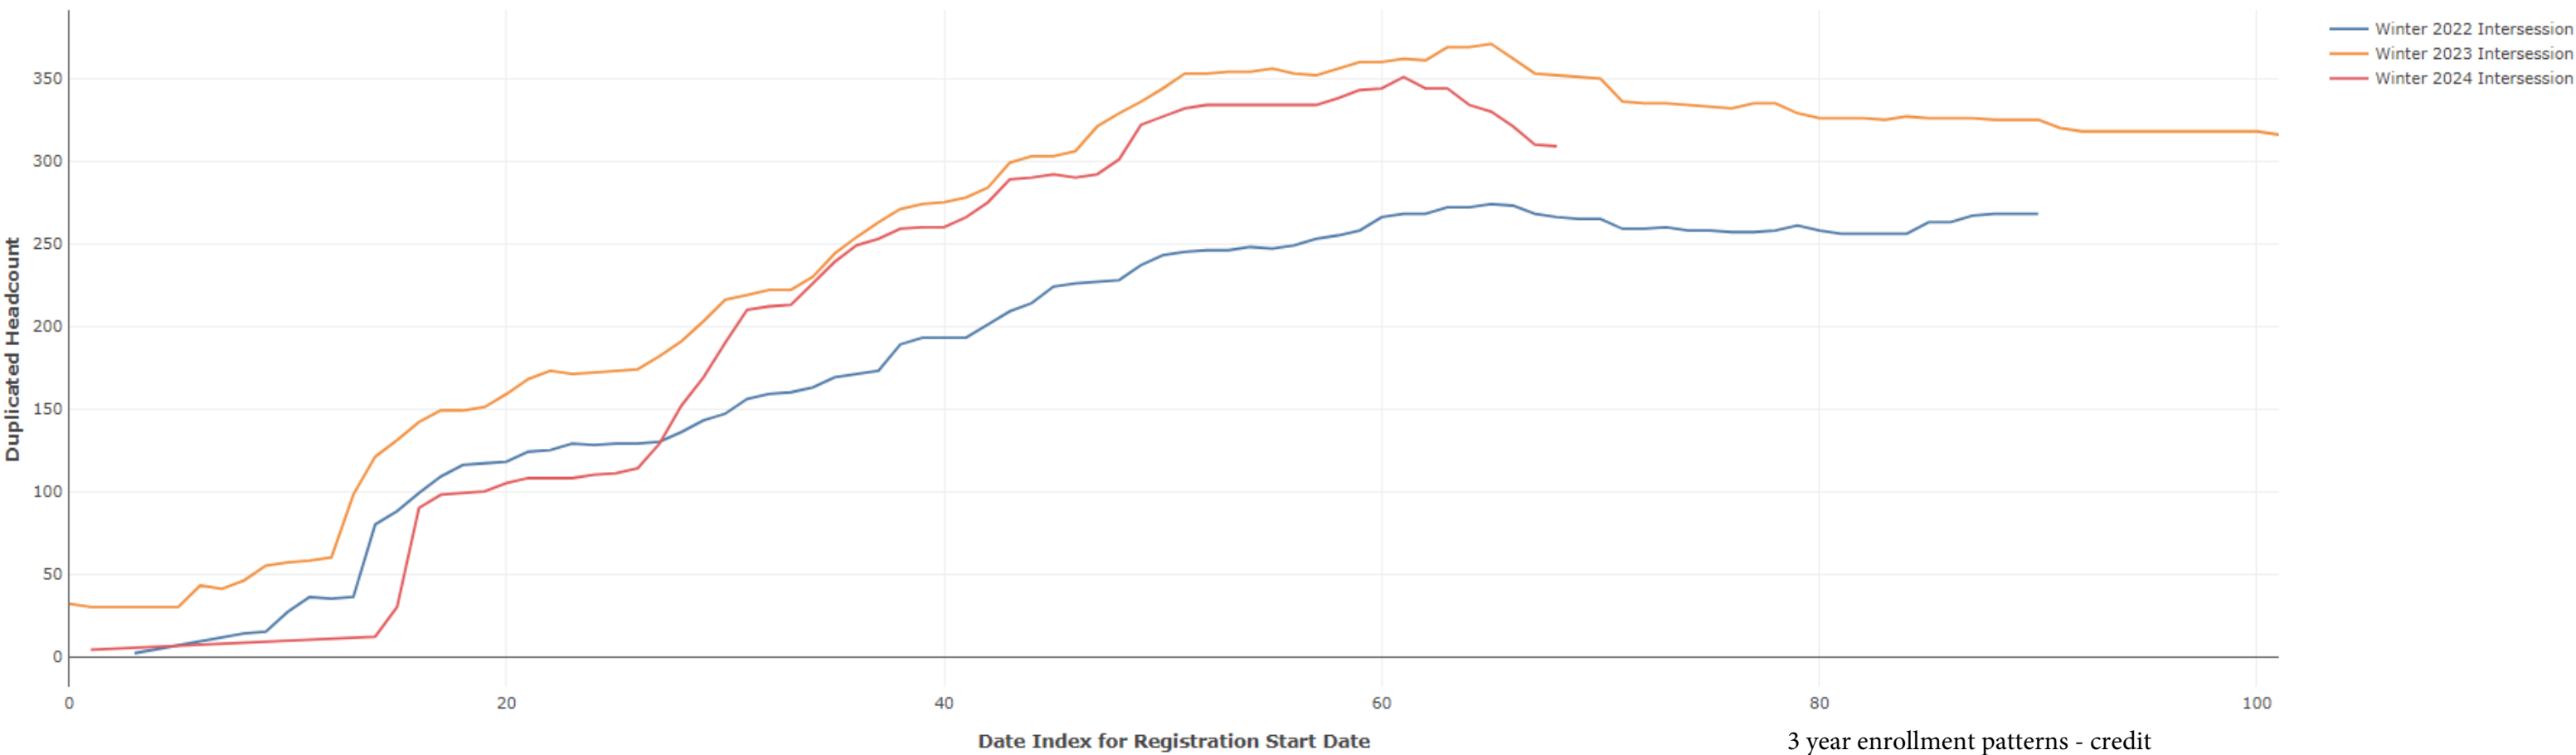

Winter Enrollment Report as of 01/08/2024

Winter Term: 3 Year Credit Enrollments

Winter Term: 3 Year Non Credit Enrollments

Winter Term: 3 Year Credit FTEs

Winter Term: 3 Year Non Credit FTEs

Report Filters Academic Level is Credit Academic Years Ago is in list (0, 1, 2) Date Index for Registration Start Date : All Enrolled is Yes Semester is Winter

Measures Duplicated Headcount

3 year enrollment patterns - credit

Report Filters Academic Level is Non Credit Academic Years Ago is in list (0, 1, 2) Date Index for Registration Start Date : All Enrolled is Yes Semester is Winter

Measures Duplicated Headcount

3 year enrollment patterns - non credit