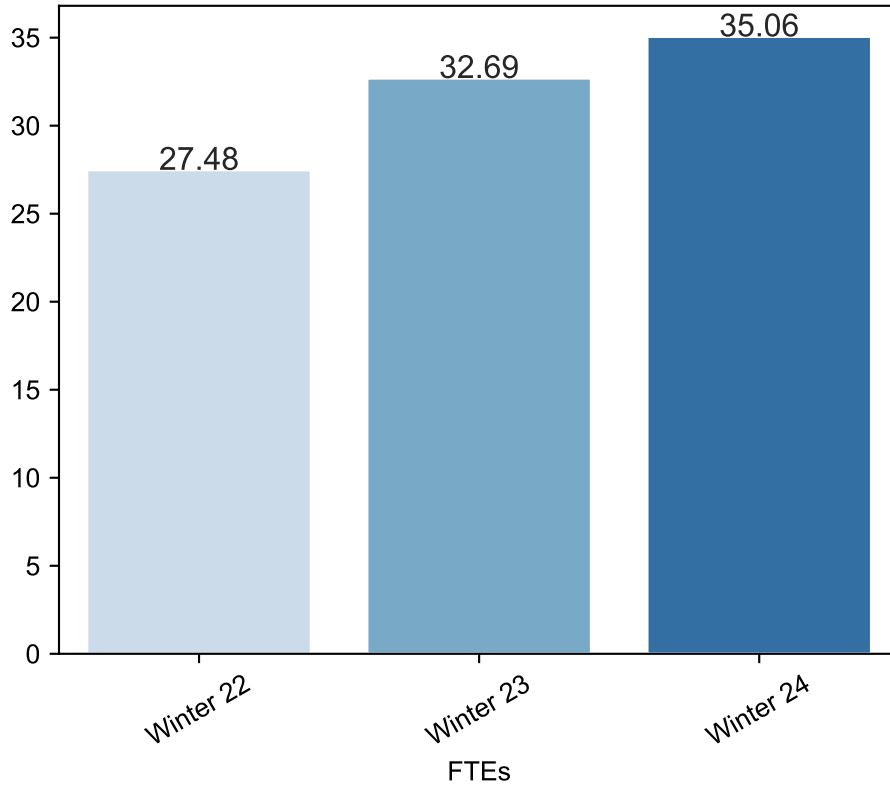

Winter Enrollment Report as of 01/08/2024

Winter Term: 3 Year Credit Enrollments

Winter Term: 3 Year Non Credit Enrollments

Winter Term: 3 Year Credit FTEs

Winter Term: 3 Year Non Credit FTEs

Report Filters Academic Level is Credit Academic Years Ago is in list (0, 1, 2) Date Index for Registration Start Date : All Enrolled is Yes Semester is Winter

Measures Duplicated Headcount

3 year enrollment patterns - credit

Report Filters Academic Level is Non Credit Academic Years Ago is in list (0, 1, 2) Date Index for Registration Start Date : All Enrolled is Yes Semester is Winter

Measures Duplicated Headcount

3 year enrollment patterns - non credit