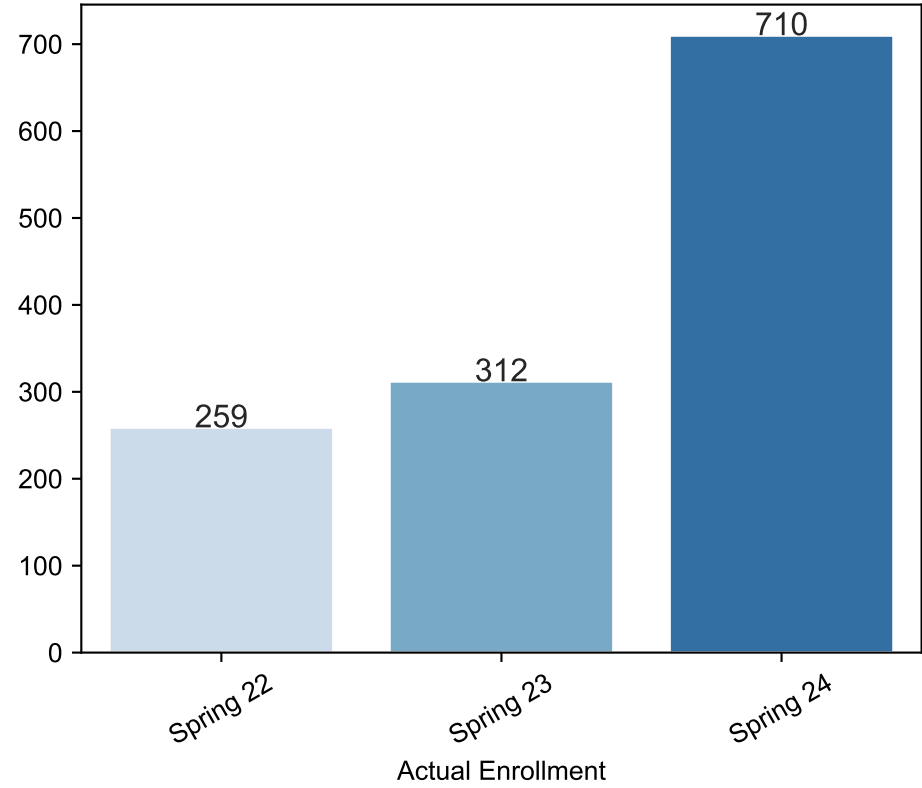

Spring Enrollment Report as of 02/26/2024

Spring Term: 3 Year Credit Enrollments

Spring Term: 3 Year Non Credit Enrollments

Spring Term: 3 Year Credit FTEs

Spring Term: 3 Year Non Credit FTEs

Report Filters Academic Level is Credit Academic Years Ago is in list (0, 1, 2) Date Index for Registration Start Date : All Enrolled is Yes Semester is Spring

Measures Duplicated Headcount

Report Filters Academic Level is Non Credit Academic Years Ago is in list (0, 1, 2) Date Index for Registration Start Date : All Enrolled is Yes Semester is Spring

Measures Duplicated Headcount