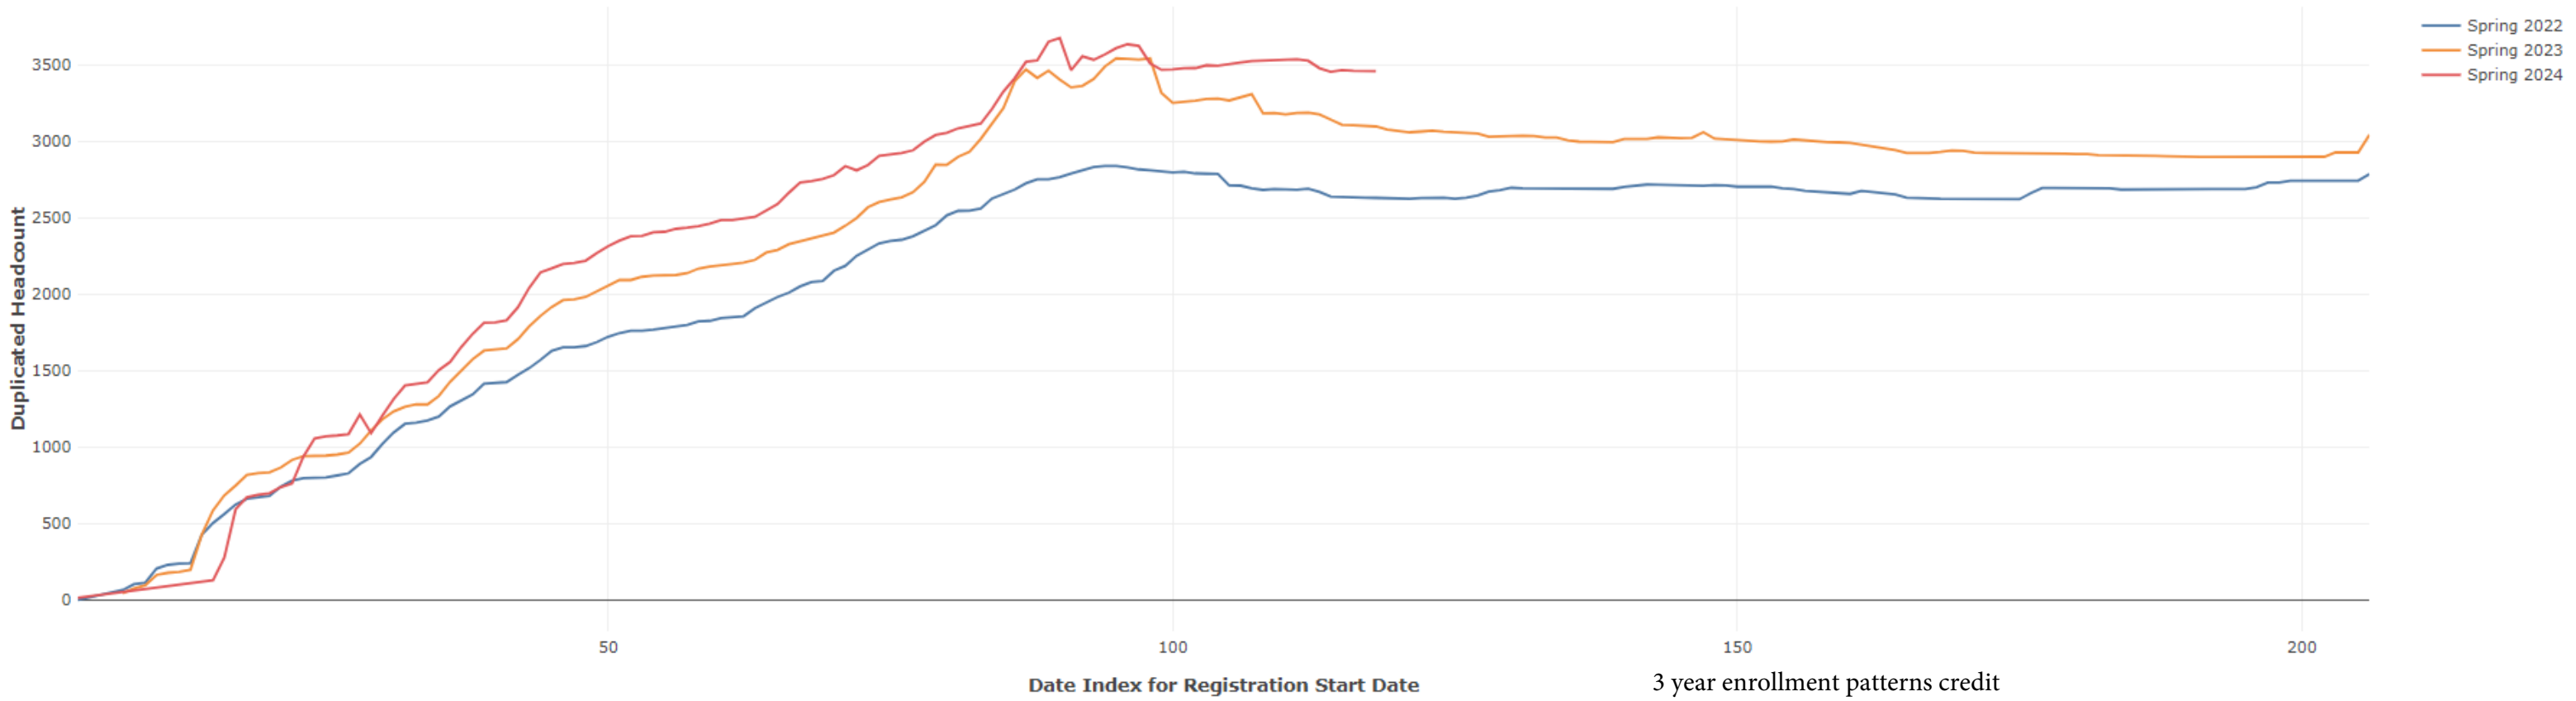

Spring Enrollment Report as of 02/26/2024

Spring Term: 3 Year Credit Enrollments

Spring Term: 3 Year Non Credit Enrollments

Spring Term: 3 Year Credit FTEs

Spring Term: 3 Year Non Credit FTEs

Report Filters Academic Level is Credit Academic Years Ago is in list (0, 1, 2) Date Index for Registration Start Date : All Enrolled is Yes Semester is Spring

Measures Duplicated Headcount

Report Filters Academic Level is Non Credit Academic Years Ago is in list (0, 1, 2) Date Index for Registration Start Date : All Enrolled is Yes Semester is Spring

Measures Duplicated Headcount