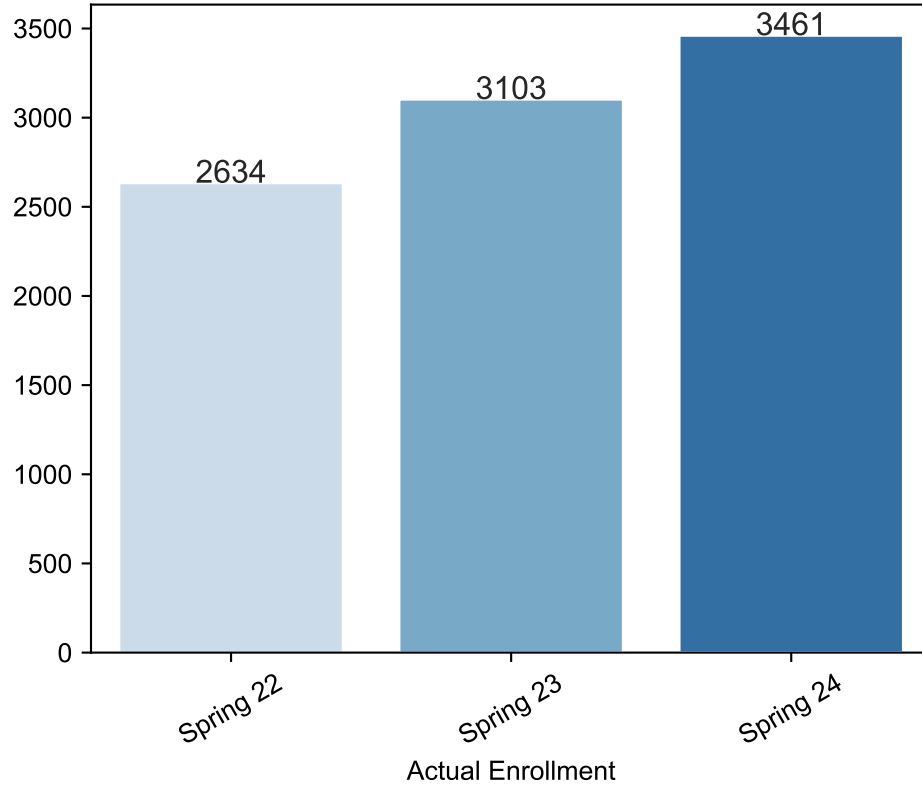

Spring Enrollment Report as of 02/26/2024

Spring Term: 3 Year Credit Enrollments

Spring Term: 3 Year Non Credit Enrollments

Spring Term: 3 Year Credit FTEs

Spring Term: 3 Year Non Credit FTEs

Report Filters Academic Level is Credit Academic Years Ago is in list (0, 1, 2) Date Index for Registration Start Date : All Enrolled is Yes Semester is Spring

Measures Duplicated Headcount

Report Filters Academic Level is Non Credit Academic Years Ago is in list (0, 1, 2) Date Index for Registration Start Date : All Enrolled is Yes Semester is Spring

Measures Duplicated Headcount