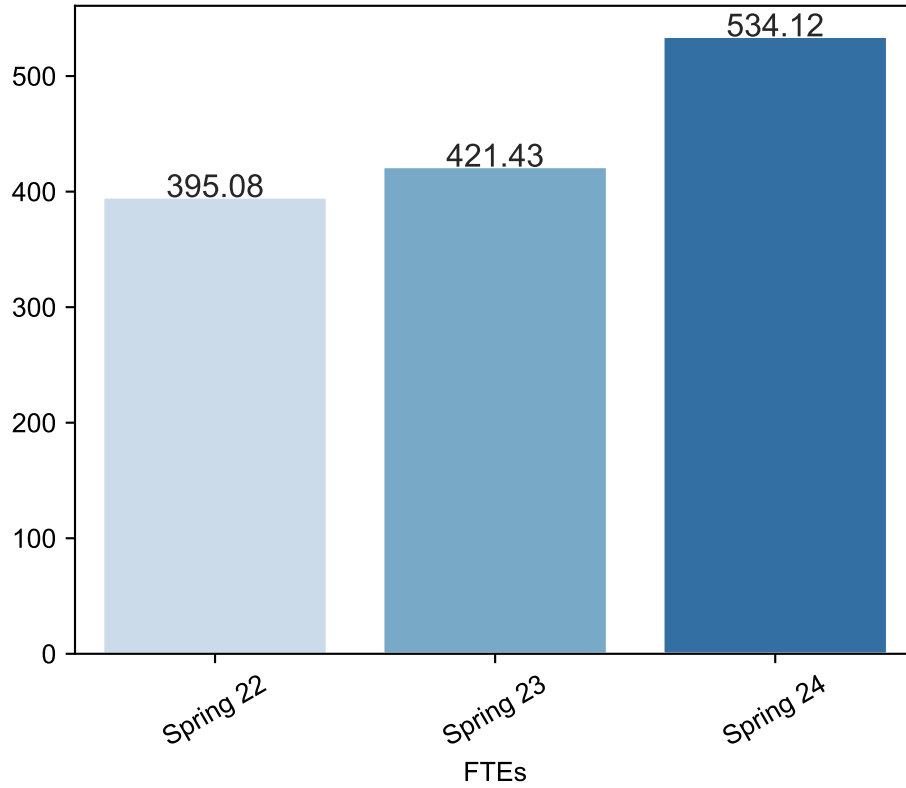

Spring Enrollment Report as of 02/26/2024

Spring Term: 3 Year Credit Enrollments

Spring Term: 3 Year Non Credit Enrollments

Spring Term: 3 Year Credit FTEs

Spring Term: 3 Year Non Credit FTEs

Report Filters Academic Level is Credit Academic Years Ago is in list (0, 1, 2) Date Index for Registration Start Date : All Enrolled is Yes Semester is Spring

Measures Duplicated Headcount

Report Filters Academic Level is Non Credit Academic Years Ago is in list (0, 1, 2) Date Index for Registration Start Date : All Enrolled is Yes Semester is Spring

Measures Duplicated Headcount