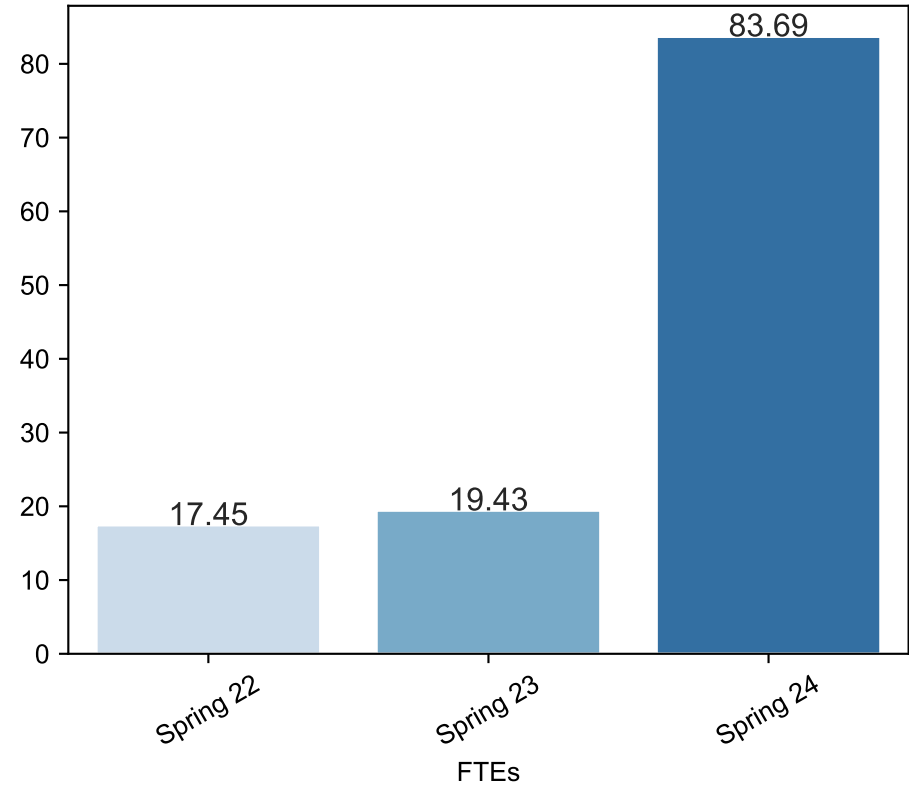

Spring Enrollment Report as of 02/26/2024

Spring Term: 3 Year Credit Enrollments

Spring Term: 3 Year Non Credit Enrollments

Spring Term: 3 Year Credit FTEs

Spring Term: 3 Year Non Credit FTEs

Report Filters Academic Level is Credit Academic Years Ago is in list (0, 1, 2) Date Index for Registration Start Date : All Enrolled is Yes Semester is Spring

Measures Duplicated Headcount

Report Filters Academic Level is Non Credit Academic Years Ago is in list (0, 1, 2) Date Index for Registration Start Date : All Enrolled is Yes Semester is Spring

Measures Duplicated Headcount