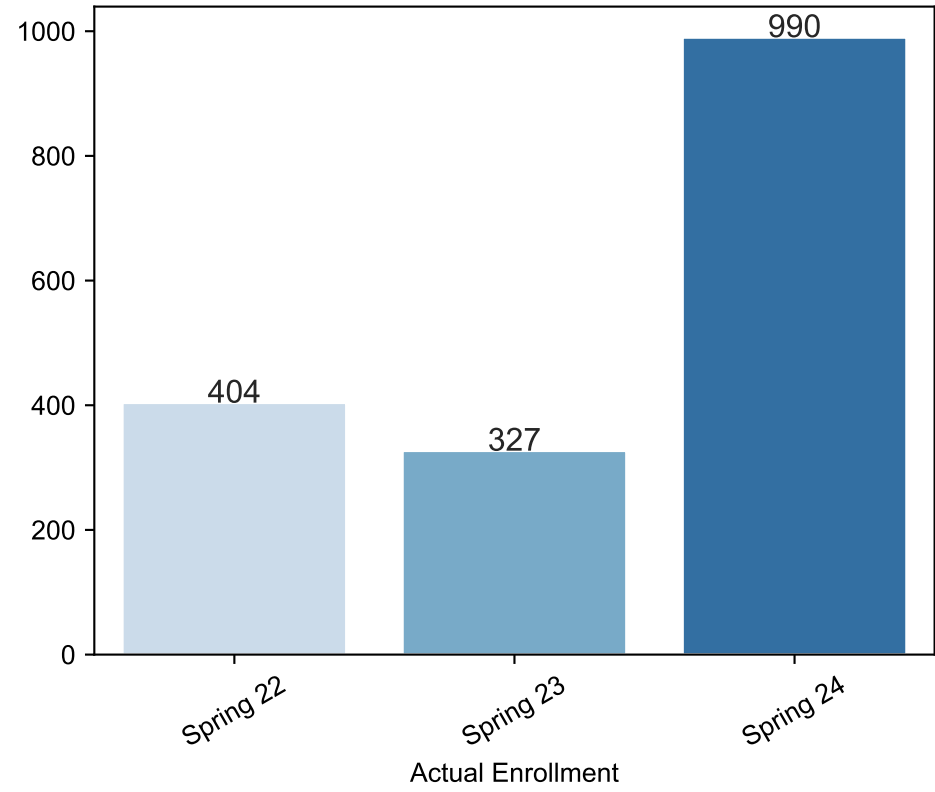

Spring Enrollment Report as of 03/25/2024

Spring Term: 3 Year Credit Enrollments

Spring Term: 3 Year Non Credit Enrollments

Spring Term: 3 Year Credit FTEs

Spring Term: 3 Year Non Credit FTEs

Report Filters Academic Level is Credit Academic Years Ago is in list (0, 1, 2) Date Index for Registration Start Date : All Enrolled is Yes Semester is Spring

Measures Duplicated Headcount

Report Filters

Academic Level is Non Credit

Academic Years Ago is in list (0, 1, 2)

Date Index for Registration Start Date : All

Enrolled is Yes

Semester is Spring

Measures

Duplicated Headcount