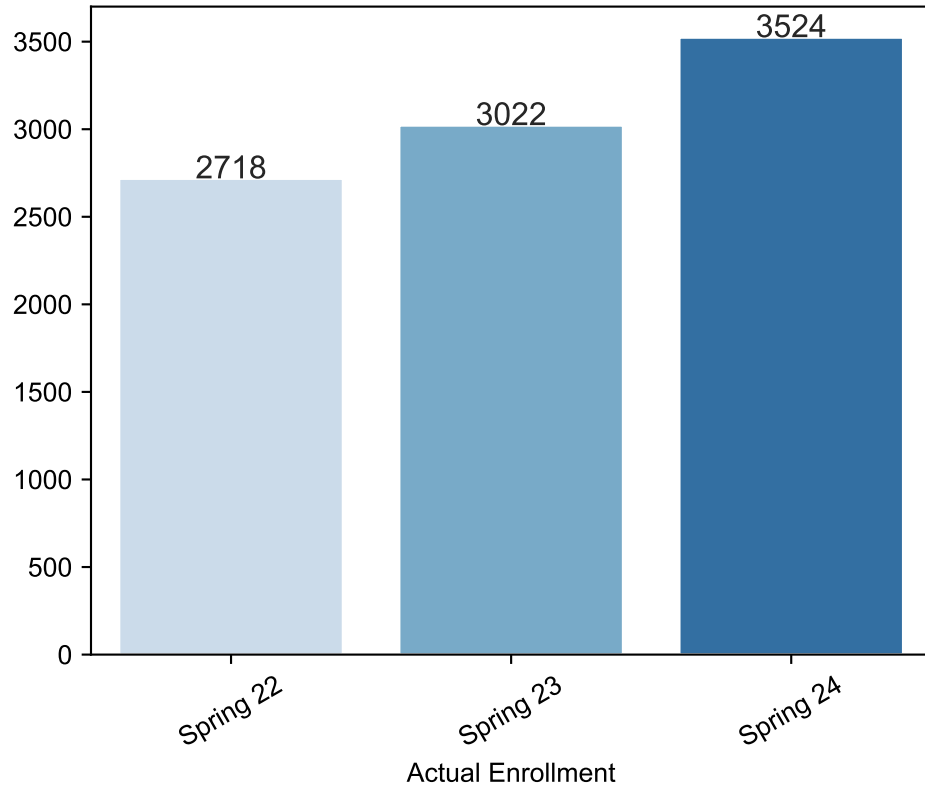

Spring Enrollment Report as of 03/25/2024

Spring Term: 3 Year Credit Enrollments

Spring Term: 3 Year Non Credit Enrollments

Spring Term: 3 Year Credit FTEs

Spring Term: 3 Year Non Credit FTEs

Report Filters Academic Level is Credit Academic Years Ago is in list (0, 1, 2) Date Index for Registration Start Date : All Enrolled is Yes Semester is Spring

Measures Duplicated Headcount

Report Filters

Academic Level is Non Credit

Academic Years Ago is in list (0, 1, 2)

Date Index for Registration Start Date : All

Enrolled is Yes

Semester is Spring

Measures