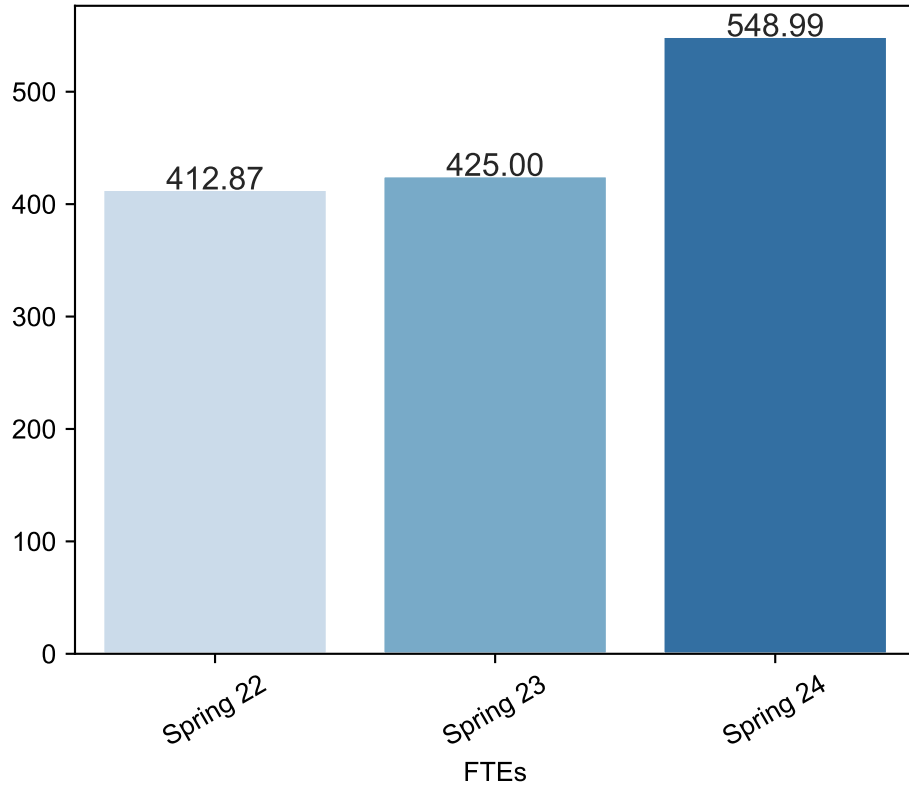

Spring Enrollment Report as of 03/25/2024

Spring Term: 3 Year Credit Enrollments

Spring Term: 3 Year Non Credit Enrollments

Spring Term: 3 Year Credit FTEs

Spring Term: 3 Year Non Credit FTEs

Report Filters Academic Level is Credit Academic Years Ago is in list (0, 1, 2) Date Index for Registration Start Date : All Enrolled is Yes Semester is Spring

Measures Duplicated Headcount

Report Filters

Academic Level is Non Credit

Academic Years Ago is in list (0, 1, 2)

Date Index for Registration Start Date : All

Enrolled is Yes

Semester is Spring

Measures

Duplicated Headcount