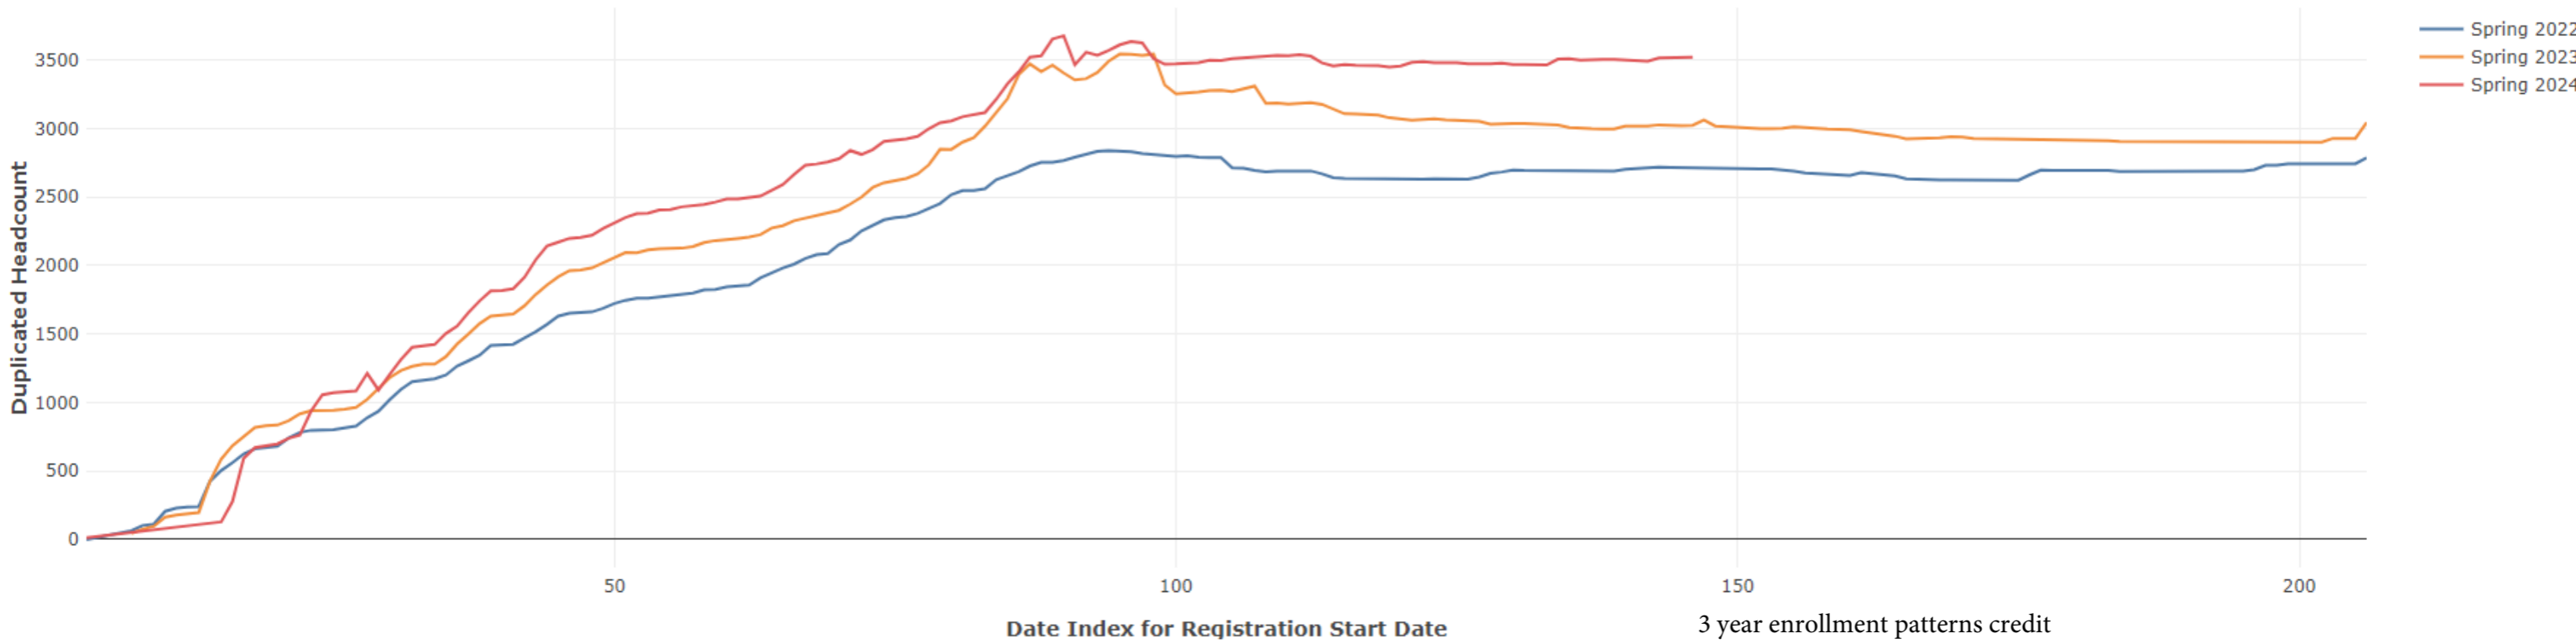

Spring Enrollment Report as of 03/25/2024

Spring Term: 3 Year Credit Enrollments

Spring Term: 3 Year Non Credit Enrollments

Spring Term: 3 Year Credit FTEs

Spring Term: 3 Year Non Credit FTEs

Report Filters Academic Level is Credit Academic Years Ago is in list (0, 1, 2) Date Index for Registration Start Date : All Enrolled is Yes Semester is Spring

Measures Duplicated Headcount

Report Filters

Academic Level is Non Credit

Academic Years Ago is in list (0, 1, 2)

Date Index for Registration Start Date : All

Enrolled is Yes

Semester is Spring

Measures

Duplicated Headcount