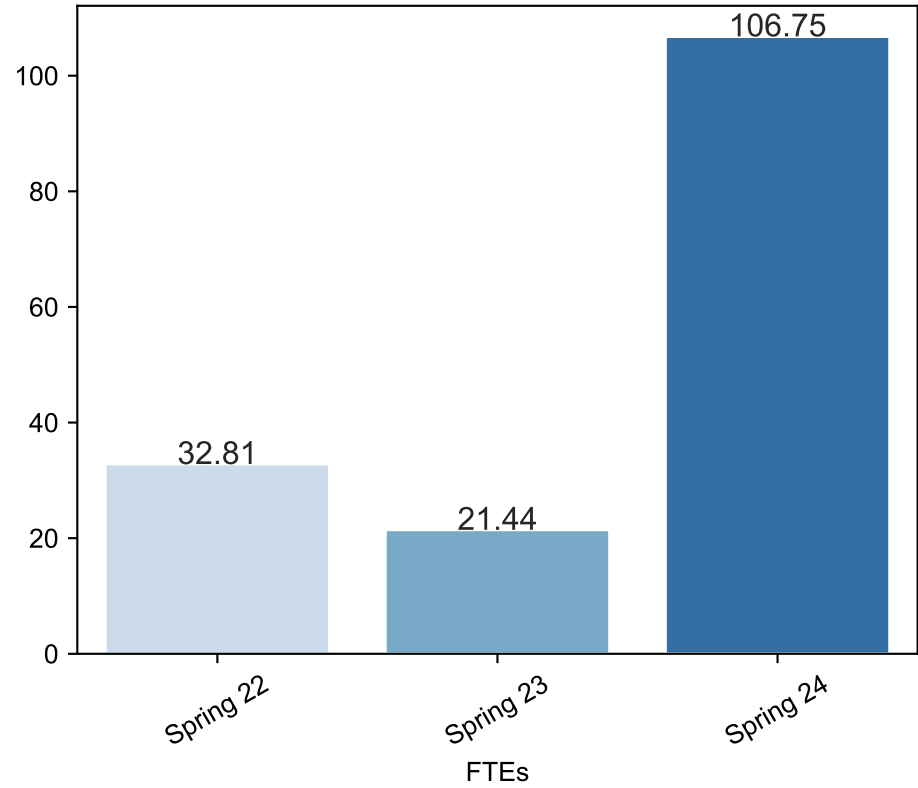

Spring Enrollment Report as of 03/25/2024

Spring Term: 3 Year Credit Enrollments

Spring Term: 3 Year Non Credit Enrollments

Spring Term: 3 Year Credit FTEs

Spring Term: 3 Year Non Credit FTEs

Report Filters Academic Level is Credit Academic Years Ago is in list (0, 1, 2) Date Index for Registration Start Date : All Enrolled is Yes Semester is Spring

Measures Duplicated Headcount

Report Filters

Academic Level is Non Credit

Academic Years Ago is in list (0, 1, 2)

Date Index for Registration Start Date : All

Enrolled is Yes

Semester is Spring

Measures

Duplicated Headcount