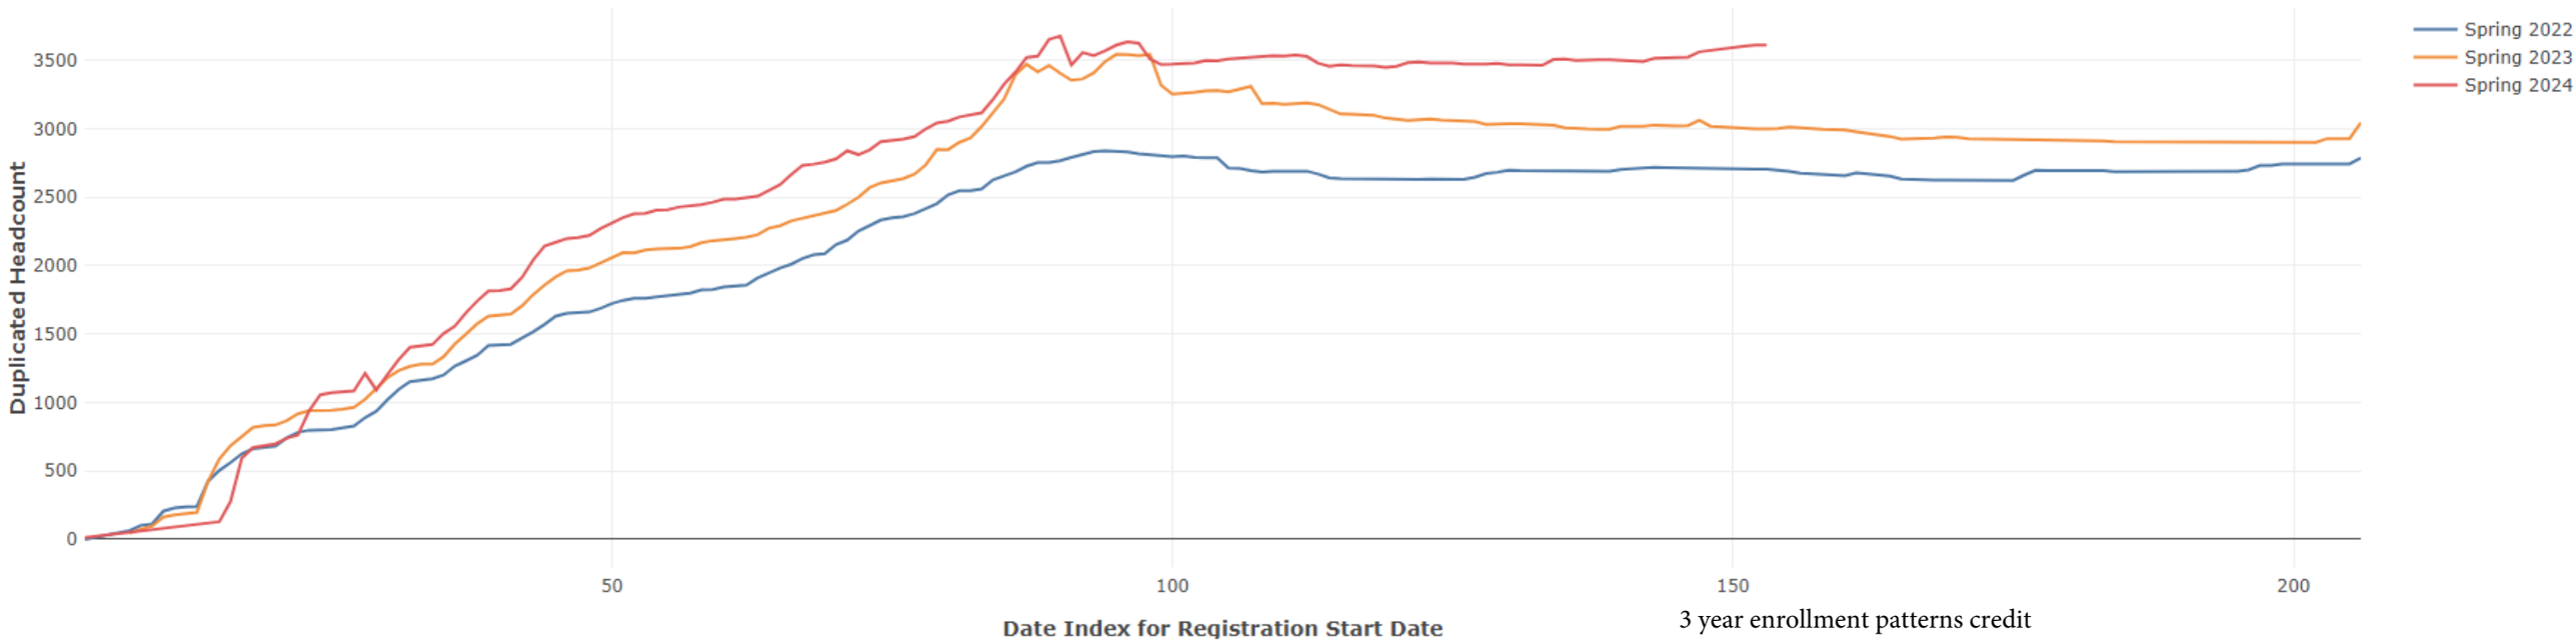

Spring Enrollment Report as of 04/01/2024

Spring Term: 3 Year Credit Enrollments

Spring Term: 3 Year Non Credit Enrollments

Spring Term: 3 Year Credit FTEs

Spring Term: 3 Year Non Credit FTEs

Report Filters Academic Level is Credit Academic Years Ago is in list (0, 1, 2) Date Index for Registration Start Date : All Enrolled is Yes Semester is Spring

Measures Duplicated Headcount

Report Filters Academic Level is Non Credit Academic Years Ago is in list (0, 1, 2) Date Index for Registration Start Date : All Enrolled is Yes Semester is Spring

Measures Duplicated Headcount