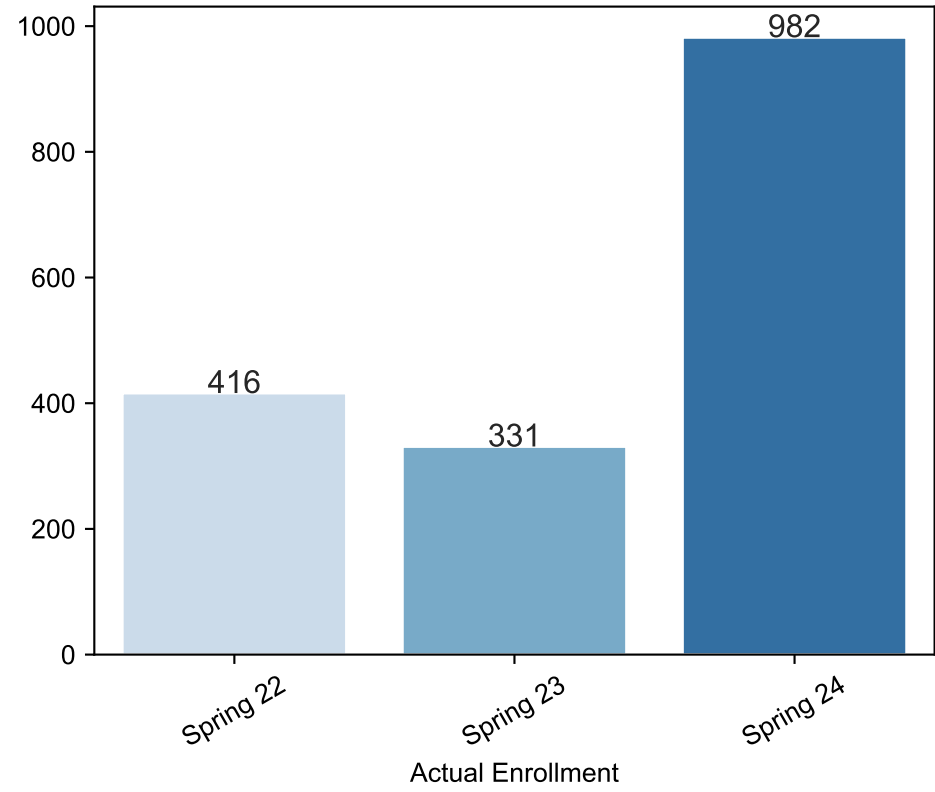

Spring Enrollment Report as of 04/01/2024

Spring Term: 3 Year Credit Enrollments

Spring Term: 3 Year Non Credit Enrollments

Spring Term: 3 Year Credit FTEs

Spring Term: 3 Year Non Credit FTEs

Report Filters Academic Level is Credit Academic Years Ago is in list (0, 1, 2) Date Index for Registration Start Date : All Enrolled is Yes Semester is Spring

Measures Duplicated Headcount

Report Filters Academic Level is Non Credit Academic Years Ago is in list (0, 1, 2) Date Index for Registration Start Date : All Enrolled is Yes Semester is Spring

Measures Duplicated Headcount