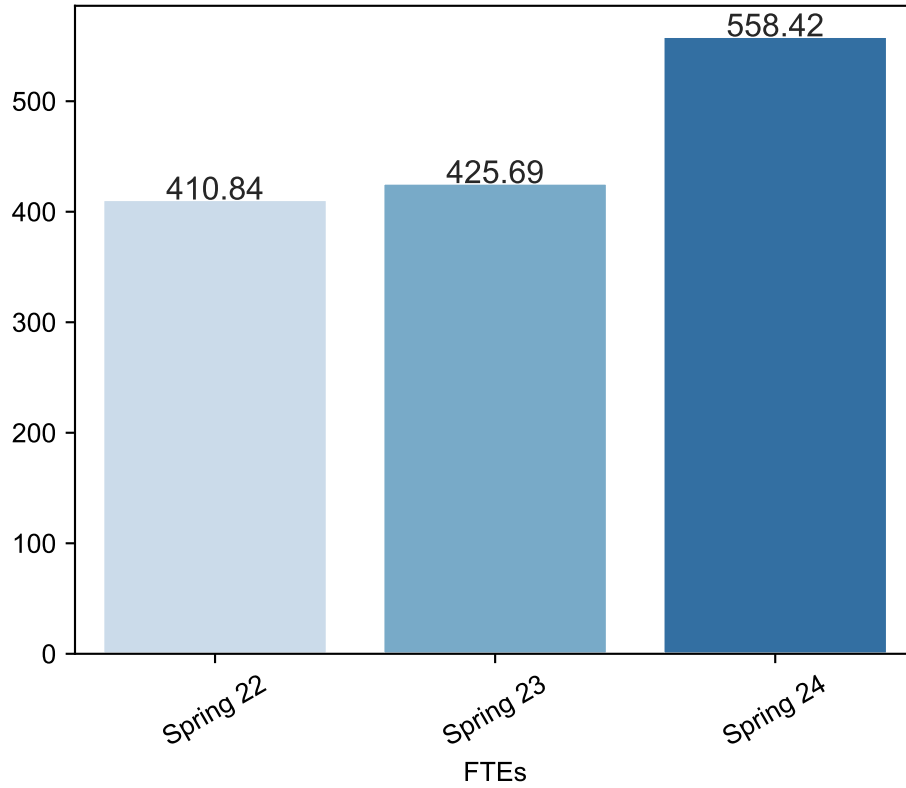

Spring Enrollment Report as of 04/01/2024

Spring Term: 3 Year Credit Enrollments

Spring Term: 3 Year Non Credit Enrollments

Spring Term: 3 Year Credit FTEs

Spring Term: 3 Year Non Credit FTEs

Report Filters Academic Level is Credit Academic Years Ago is in list (0, 1, 2) Date Index for Registration Start Date : All Enrolled is Yes Semester is Spring

Measures Duplicated Headcount

Report Filters Academic Level is Non Credit Academic Years Ago is in list (0, 1, 2) Date Index for Registration Start Date : All Enrolled is Yes Semester is Spring

Measures Duplicated Headcount