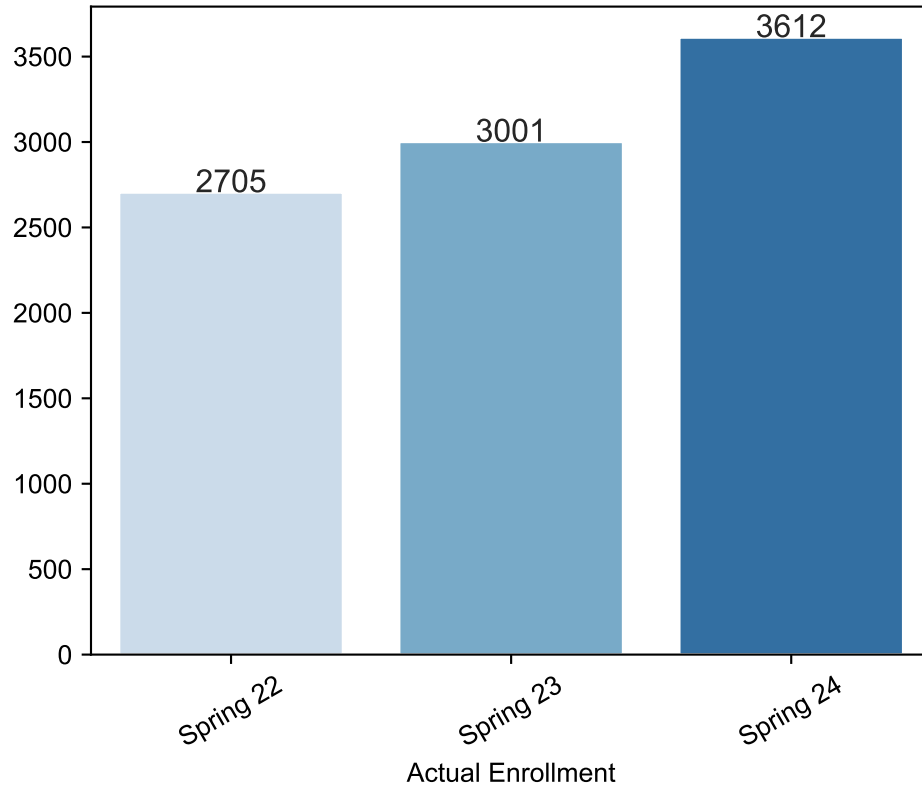

Spring Enrollment Report as of 04/01/2024

Spring Term: 3 Year Credit Enrollments

Spring Term: 3 Year Non Credit Enrollments

Spring Term: 3 Year Credit FTEs

Spring Term: 3 Year Non Credit FTEs

Report Filters Academic Level is Credit Academic Years Ago is in list (0, 1, 2) Date Index for Registration Start Date : All Enrolled is Yes Semester is Spring

Measures Duplicated Headcount

Report Filters Academic Level is Non Credit Academic Years Ago is in list (0, 1, 2) Date Index for Registration Start Date : All Enrolled is Yes Semester is Spring

Measures Duplicated Headcount