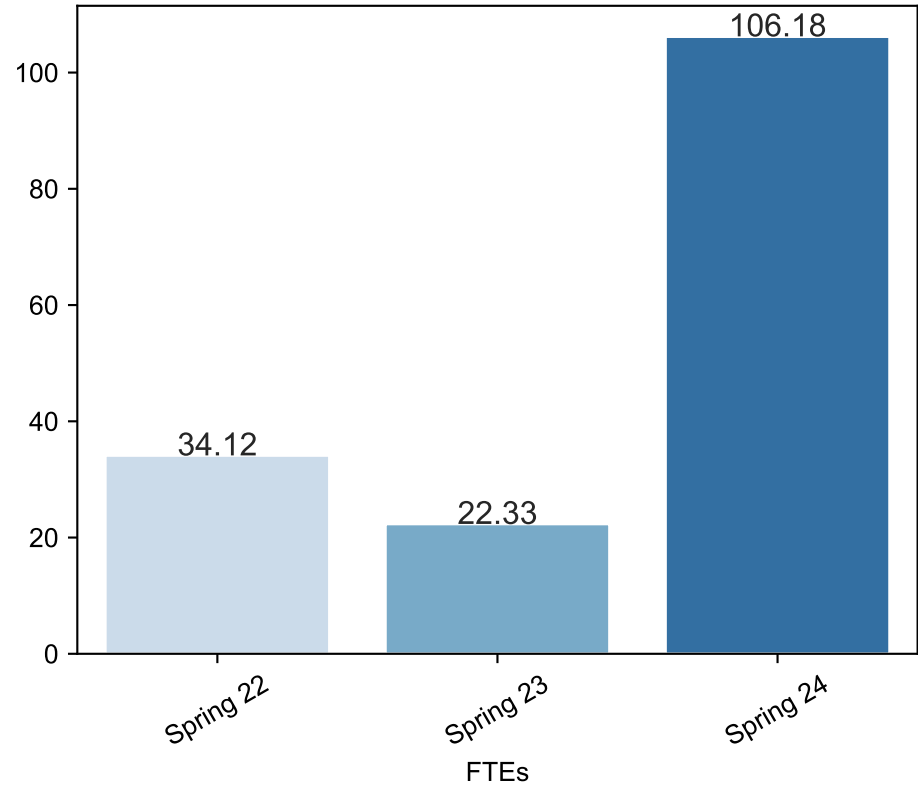

Spring Enrollment Report as of 04/01/2024

Spring Term: 3 Year Credit Enrollments

Spring Term: 3 Year Non Credit Enrollments

Spring Term: 3 Year Credit FTEs

Spring Term: 3 Year Non Credit FTEs

Report Filters Academic Level is Credit Academic Years Ago is in list (0, 1, 2) Date Index for Registration Start Date : All Enrolled is Yes Semester is Spring

Measures Duplicated Headcount

Report Filters Academic Level is Non Credit Academic Years Ago is in list (0, 1, 2) Date Index for Registration Start Date : All Enrolled is Yes Semester is Spring

Measures Duplicated Headcount