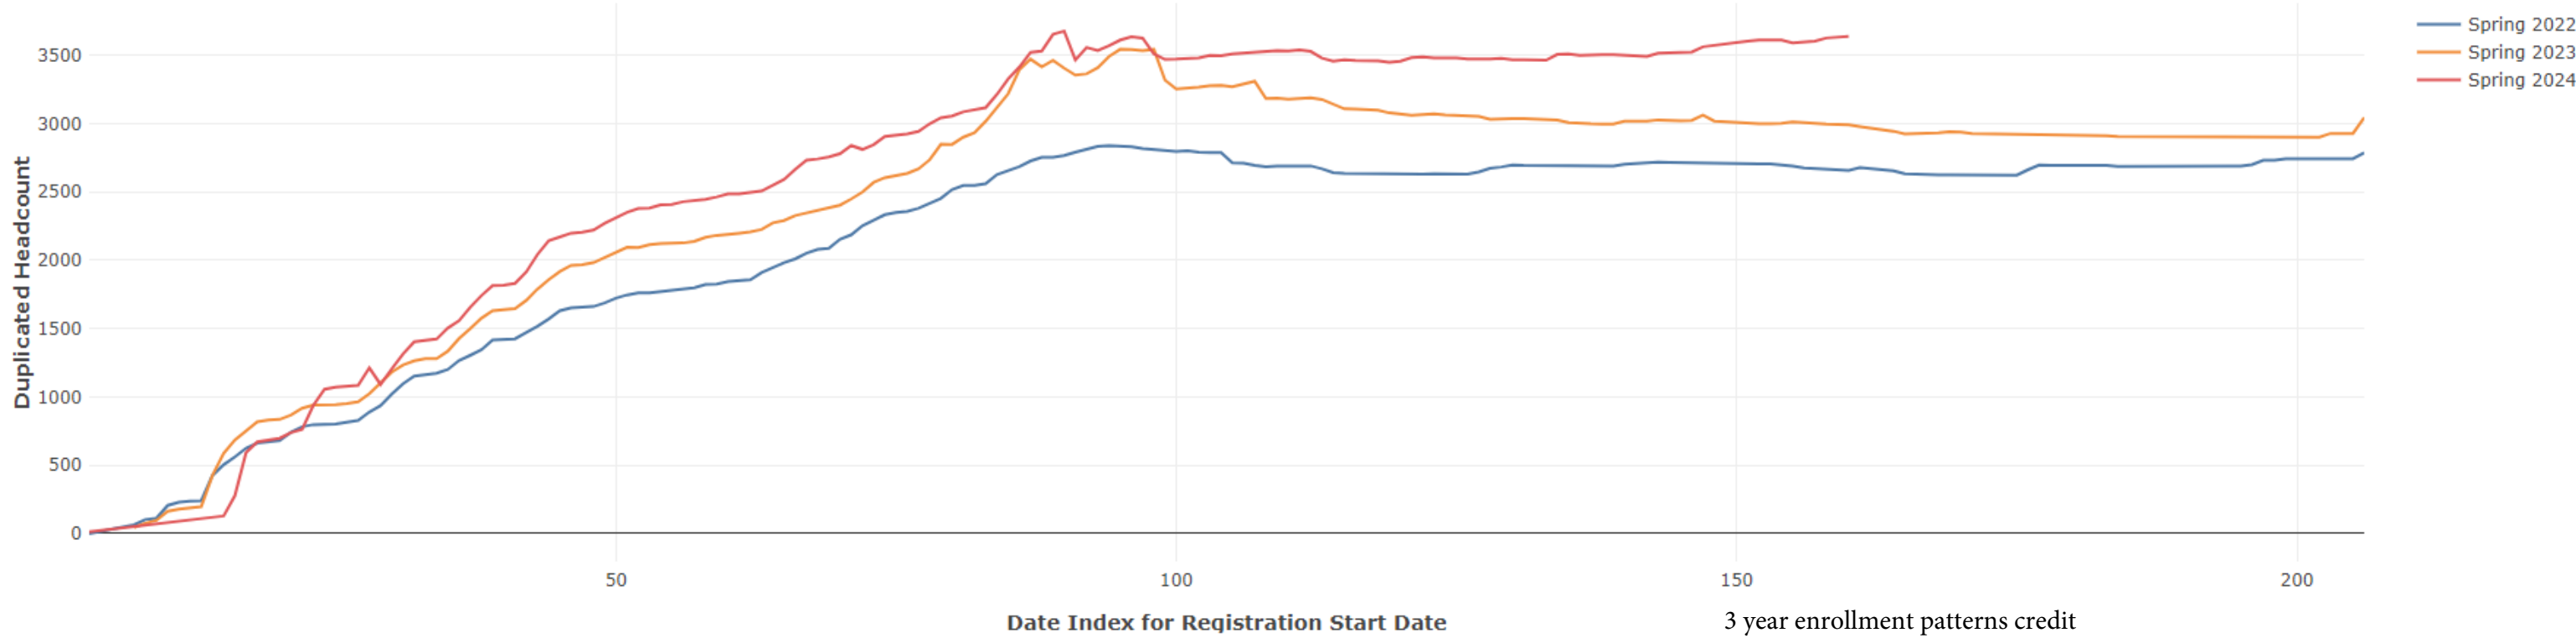

## Spring Term: 3 Year Non Credit FTEs

Report Filters Academic Level is Credit Academic Years Ago is in list (0, 1, 2) Date Index for Registration Start Date : All Enrolled is Yes Semester is Spring

Measures Duplicated Headcount