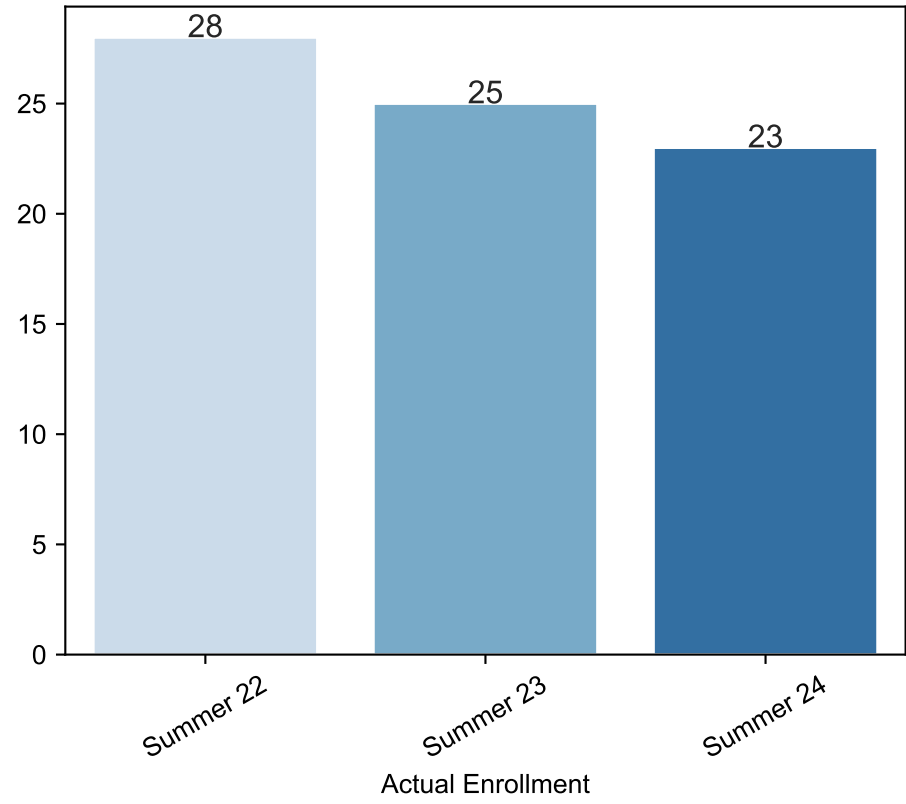

Summer Enrollment Report as of 05/06/2024

Summer Term: 3 Year Credit Enrollments

Summer Term: 3 Year Non Credit Enrollments

Summer Term: 3 Year Credit FTEs

Summer Term: 3 Year Non Credit FTEs

Report Filters Academic Level is Credit Academic Years Ago is in list (0, 1, 2) Date Index for Registration Start Date : All Enrolled is Yes Semester is Summer

Measures Duplicated Headcount

Report Filters Academic Level is Non Credit Academic Years Ago is in list (0, 1, 2) Date Index for Registration Start Date : All Enrolled is Yes Semester is Summer

Measures Duplicated Headcount

3 year enrollment patterns - non credit