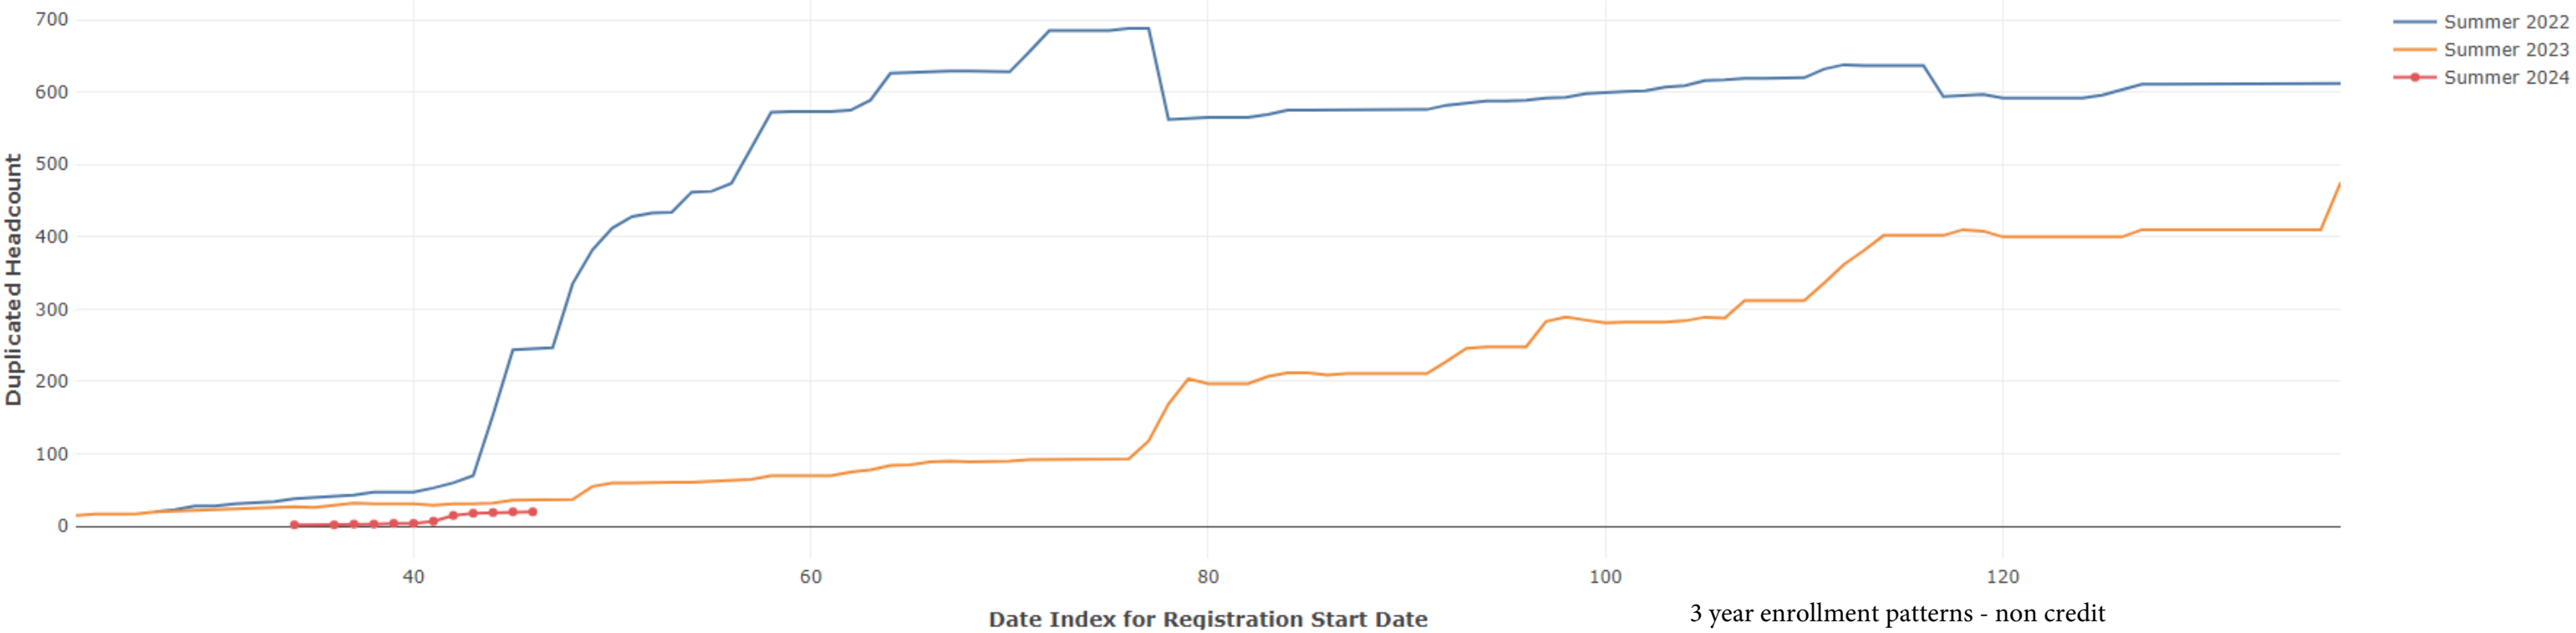

Summer Enrollment Report as of 05/06/2024

Summer Term: 3 Year Credit Enrollments

Summer Term: 3 Year Non Credit Enrollments

Summer Term: 3 Year Credit FTEs

Summer Term: 3 Year Non Credit FTEs

Report Filters Academic Level is Credit Academic Years Ago is in list (0, 1, 2) Date Index for Registration Start Date : All Enrolled is Yes Semester is Summer

Measures Duplicated Headcount

Report Filters Academic Level is Non Credit Academic Years Ago is in list (0, 1, 2) Date Index for Registration Start Date : All Enrolled is Yes Semester is Summer

Measures Duplicated Headcount

3 year enrollment patterns - non credit