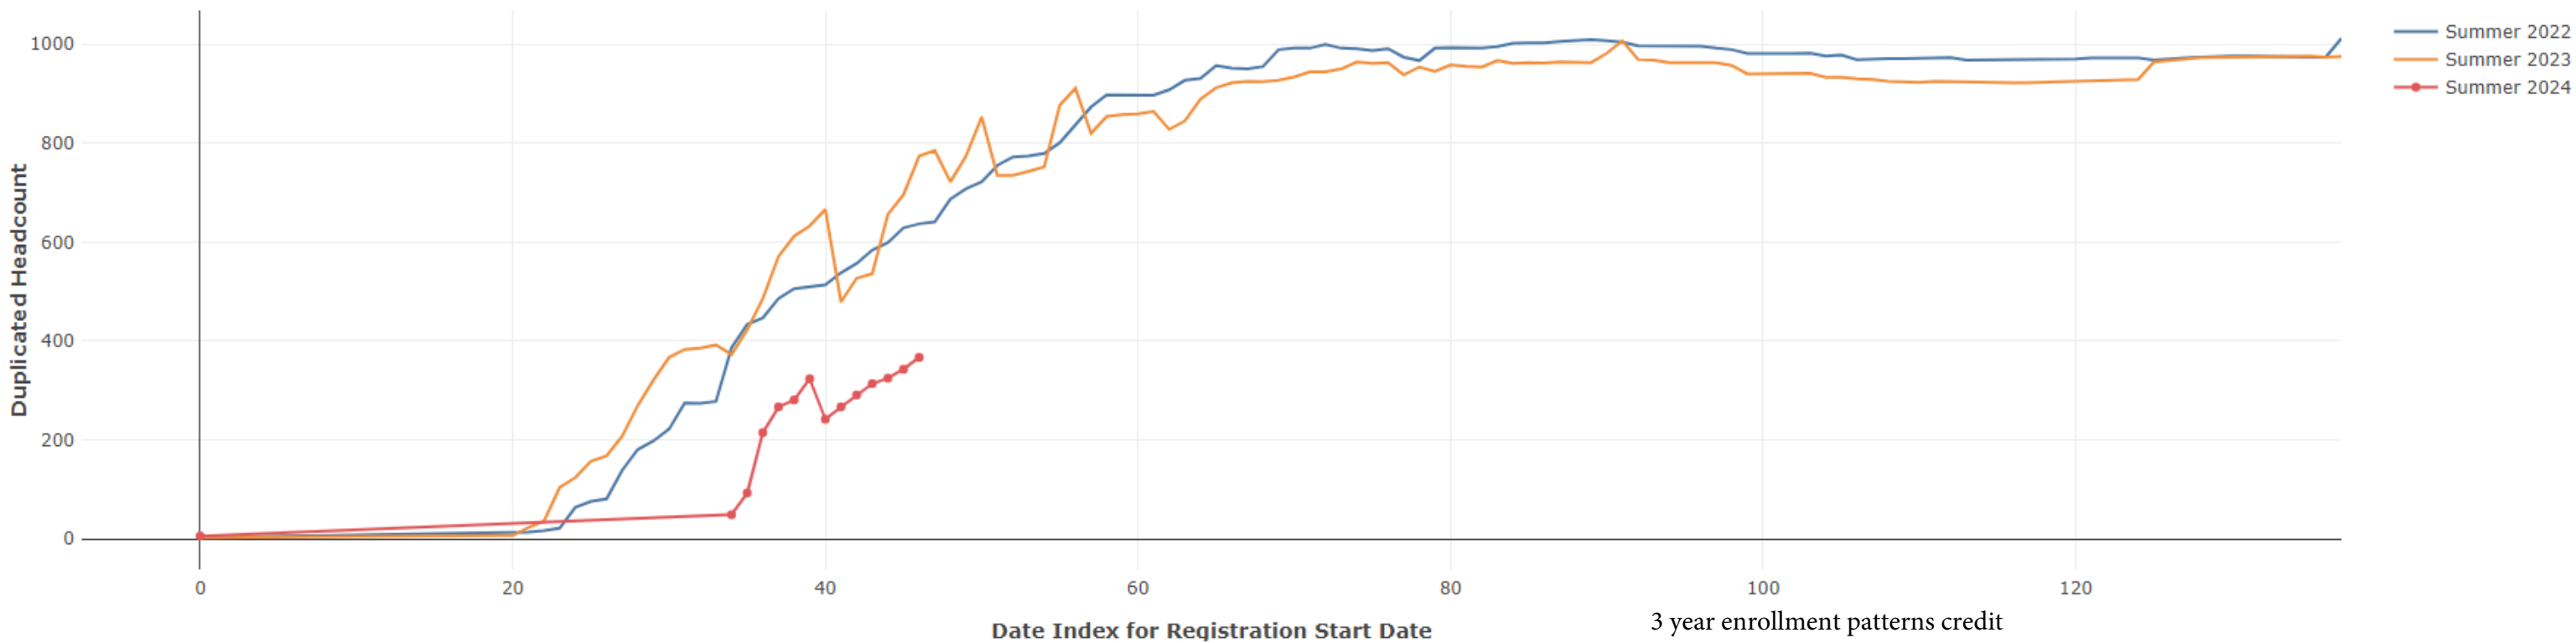

Summer Enrollment Report as of 05/06/2024

Summer Term: 3 Year Credit Enrollments

Summer Term: 3 Year Non Credit Enrollments

Summer Term: 3 Year Credit FTEs

Summer Term: 3 Year Non Credit FTEs

Report Filters Academic Level is Credit Academic Years Ago is in list (0, 1, 2) Date Index for Registration Start Date : All Enrolled is Yes Semester is Summer

Measures Duplicated Headcount

Report Filters Academic Level is Non Credit Academic Years Ago is in list (0, 1, 2) Date Index for Registration Start Date : All Enrolled is Yes Semester is Summer

Measures Duplicated Headcount

3 year enrollment patterns - non credit