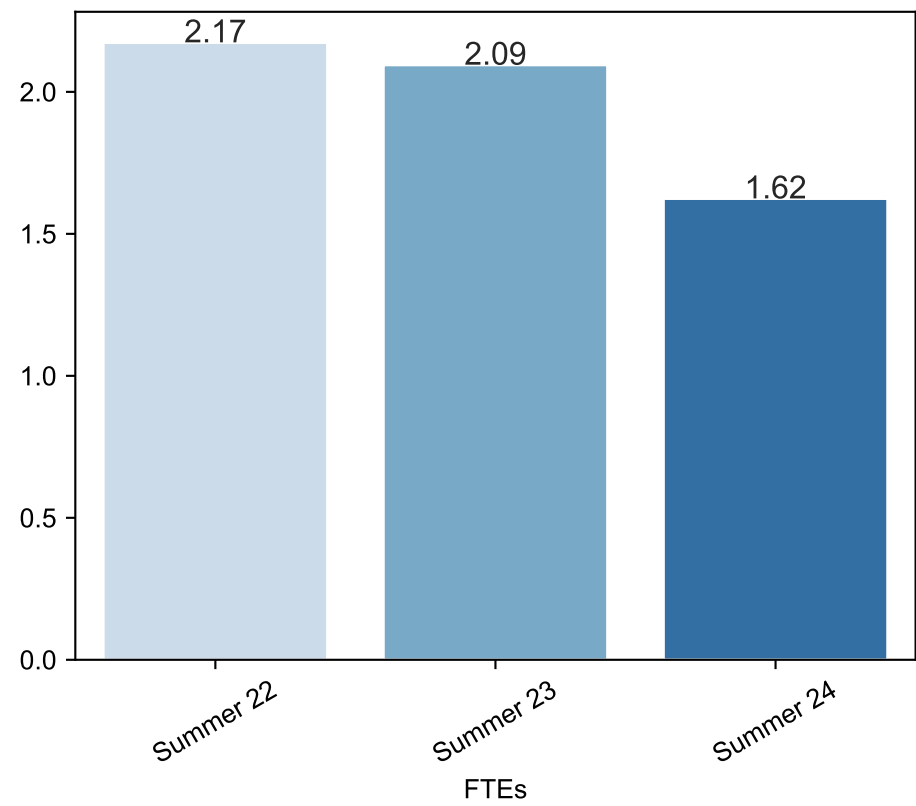

Summer Enrollment Report as of 05/06/2024

Summer Term: 3 Year Credit Enrollments

Summer Term: 3 Year Non Credit Enrollments

Summer Term: 3 Year Credit FTEs

Summer Term: 3 Year Non Credit FTEs

Report Filters Academic Level is Credit Academic Years Ago is in list (0, 1, 2) Date Index for Registration Start Date : All Enrolled is Yes Semester is Summer

Measures Duplicated Headcount

Report Filters Academic Level is Non Credit Academic Years Ago is in list (0, 1, 2) Date Index for Registration Start Date : All Enrolled is Yes Semester is Summer

Measures Duplicated Headcount