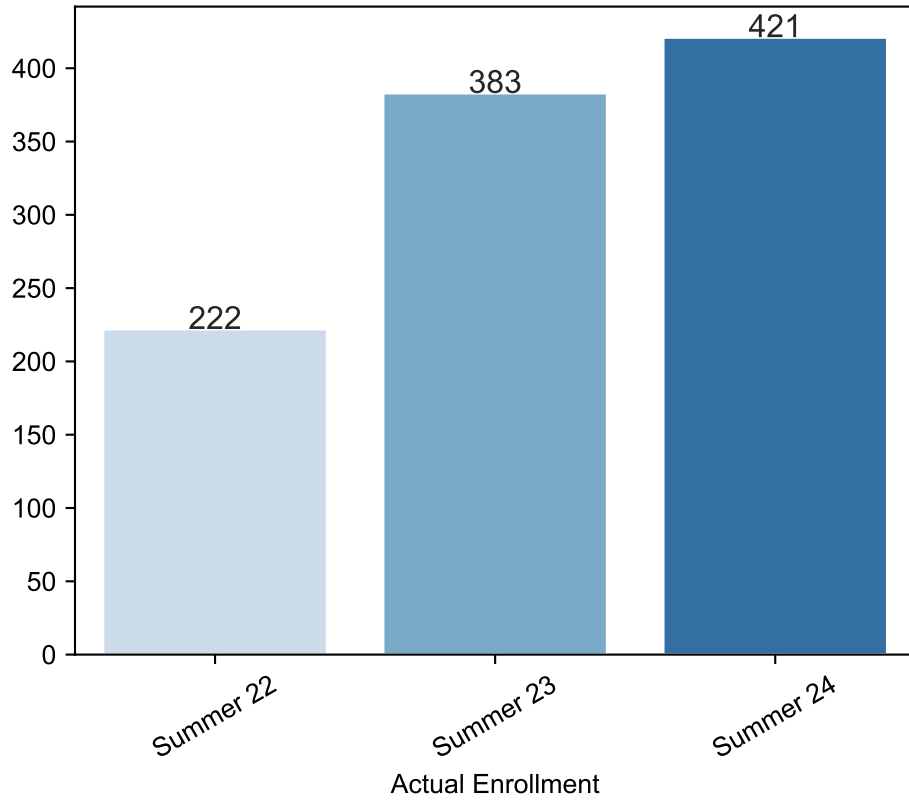

Summer Enrollment Report as of 05/06/2024

Summer Term: 3 Year Credit Enrollments

Summer Term: 3 Year Non Credit Enrollments

Summer Term: 3 Year Credit FTEs

Summer Term: 3 Year Non Credit FTEs

Report Filters Academic Level is Credit Academic Years Ago is in list (0, 1, 2) Date Index for Registration Start Date : All Enrolled is Yes Semester is Summer

Measures Duplicated Headcount

Report Filters Academic Level is Non Credit Academic Years Ago is in list (0, 1, 2) Date Index for Registration Start Date : All Enrolled is Yes Semester is Summer

Measures Duplicated Headcount

3 year enrollment patterns - non credit