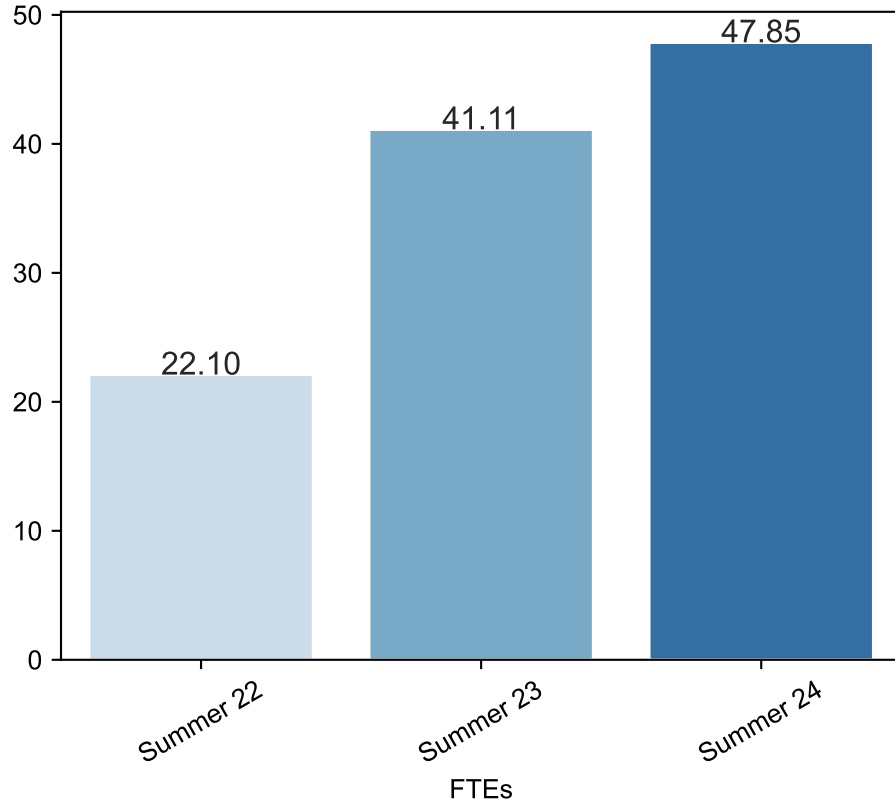

Summer Enrollment Report as of 05/06/2024

Summer Term: 3 Year Credit Enrollments

Summer Term: 3 Year Non Credit Enrollments

Summer Term: 3 Year Credit FTEs

Summer Term: 3 Year Non Credit FTEs

Report Filters Academic Level is Credit Academic Years Ago is in list (0, 1, 2) Date Index for Registration Start Date : All Enrolled is Yes Semester is Summer

Measures Duplicated Headcount

Report Filters Academic Level is Non Credit Academic Years Ago is in list (0, 1, 2) Date Index for Registration Start Date : All Enrolled is Yes Semester is Summer

Measures Duplicated Headcount

3 year enrollment patterns - non credit