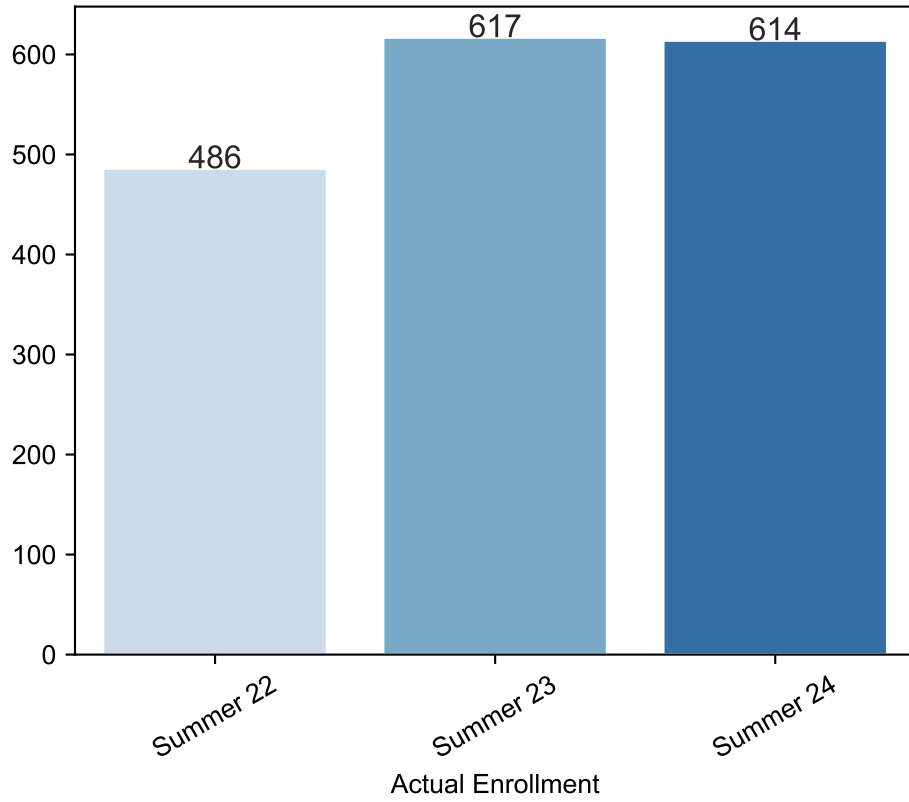

Summer Enrollment Report as of 05/13/2024

Summer Term: 3 Year Credit Enrollments

Summer Term: 3 Year Non Credit Enrollments

Summer Term: 3 Year Credit FTEs

Summer Term: 3 Year Non Credit FTEs

Report Filters Academic Level is Credit Academic Years Ago is in list (0, 1, 2) Date Index for Registration Start Date : All Enrolled is Yes Semester is Summer

Measures Duplicated Headcount

Report Filters

Academic Level is Non Credit

Academic Years Ago is in list (0, 1, 2)

Date Index for Registration Start Date : All

Enrolled is Yes

Semester is Summer

Measures