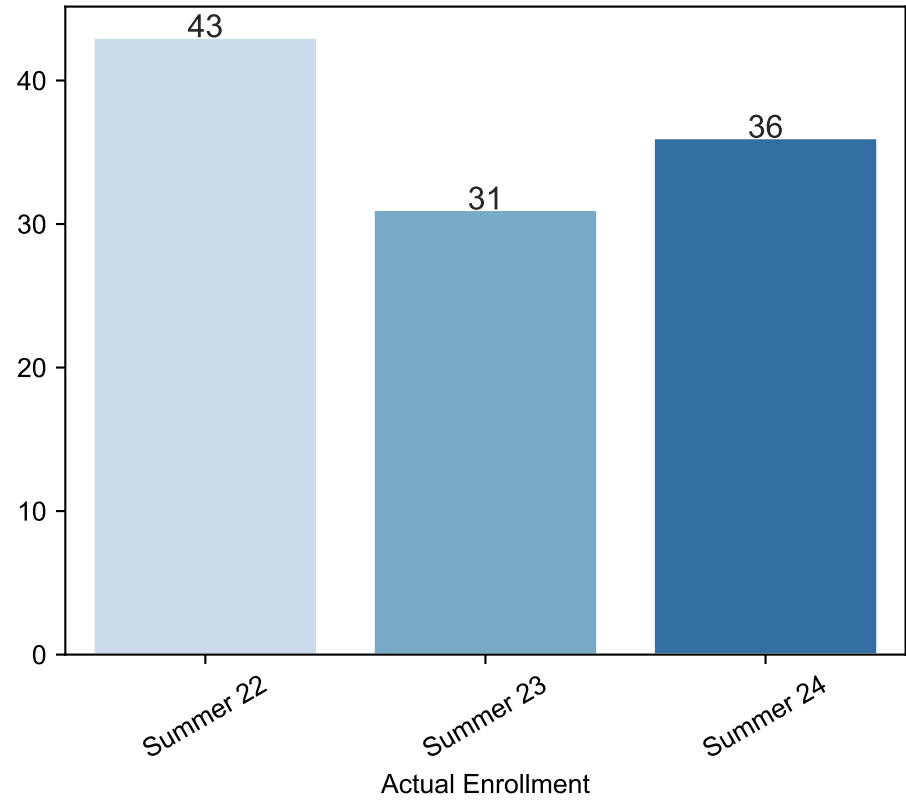

Summer Enrollment Report as of 05/13/2024

Summer Term: 3 Year Credit Enrollments

Summer Term: 3 Year Non Credit Enrollments

Summer Term: 3 Year Credit FTEs

Summer Term: 3 Year Non Credit FTEs

Report Filters Academic Level is Credit Academic Years Ago is in list (0, 1, 2) Date Index for Registration Start Date : All Enrolled is Yes Semester is Summer

Measures Duplicated Headcount

Report Filters

Academic Level is Non Credit

Academic Years Ago is in list (0, 1, 2)

Date Index for Registration Start Date : All

Enrolled is Yes

Semester is Summer

Measures