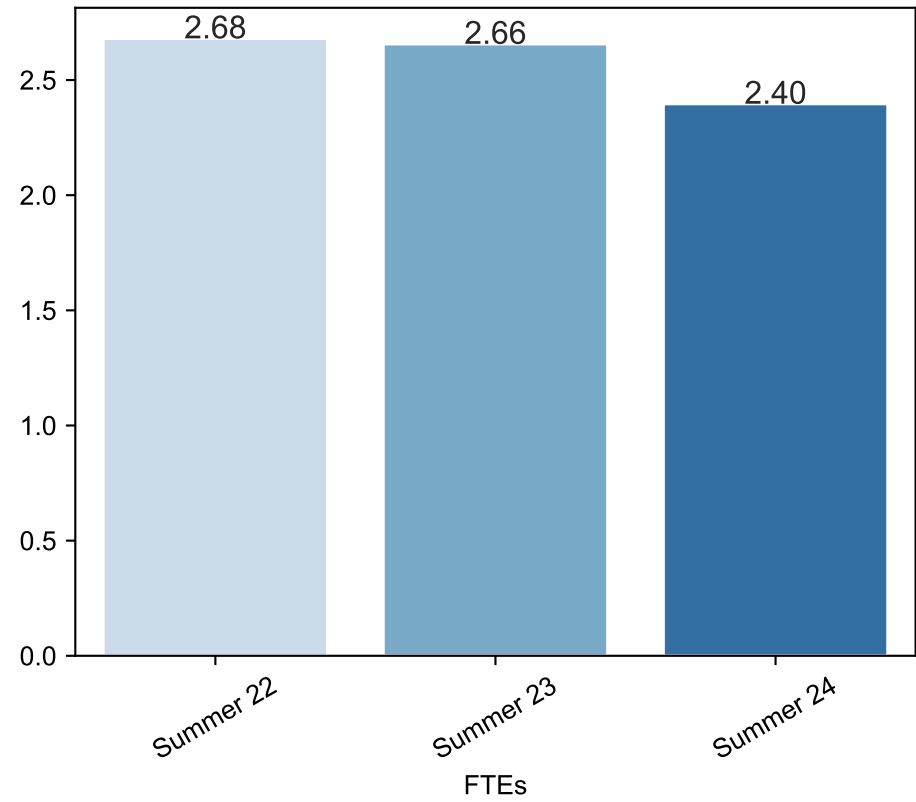

Summer Enrollment Report as of 05/13/2024

Summer Term: 3 Year Credit Enrollments

Summer Term: 3 Year Non Credit Enrollments

Summer Term: 3 Year Credit FTEs

Summer Term: 3 Year Non Credit FTEs

Report Filters Academic Level is Credit Academic Years Ago is in list (0, 1, 2) Date Index for Registration Start Date : All Enrolled is Yes Semester is Summer

Measures Duplicated Headcount

Report Filters

Academic Level is Non Credit

Academic Years Ago is in list (0, 1, 2)

Date Index for Registration Start Date : All

Enrolled is Yes

Semester is Summer

Measures