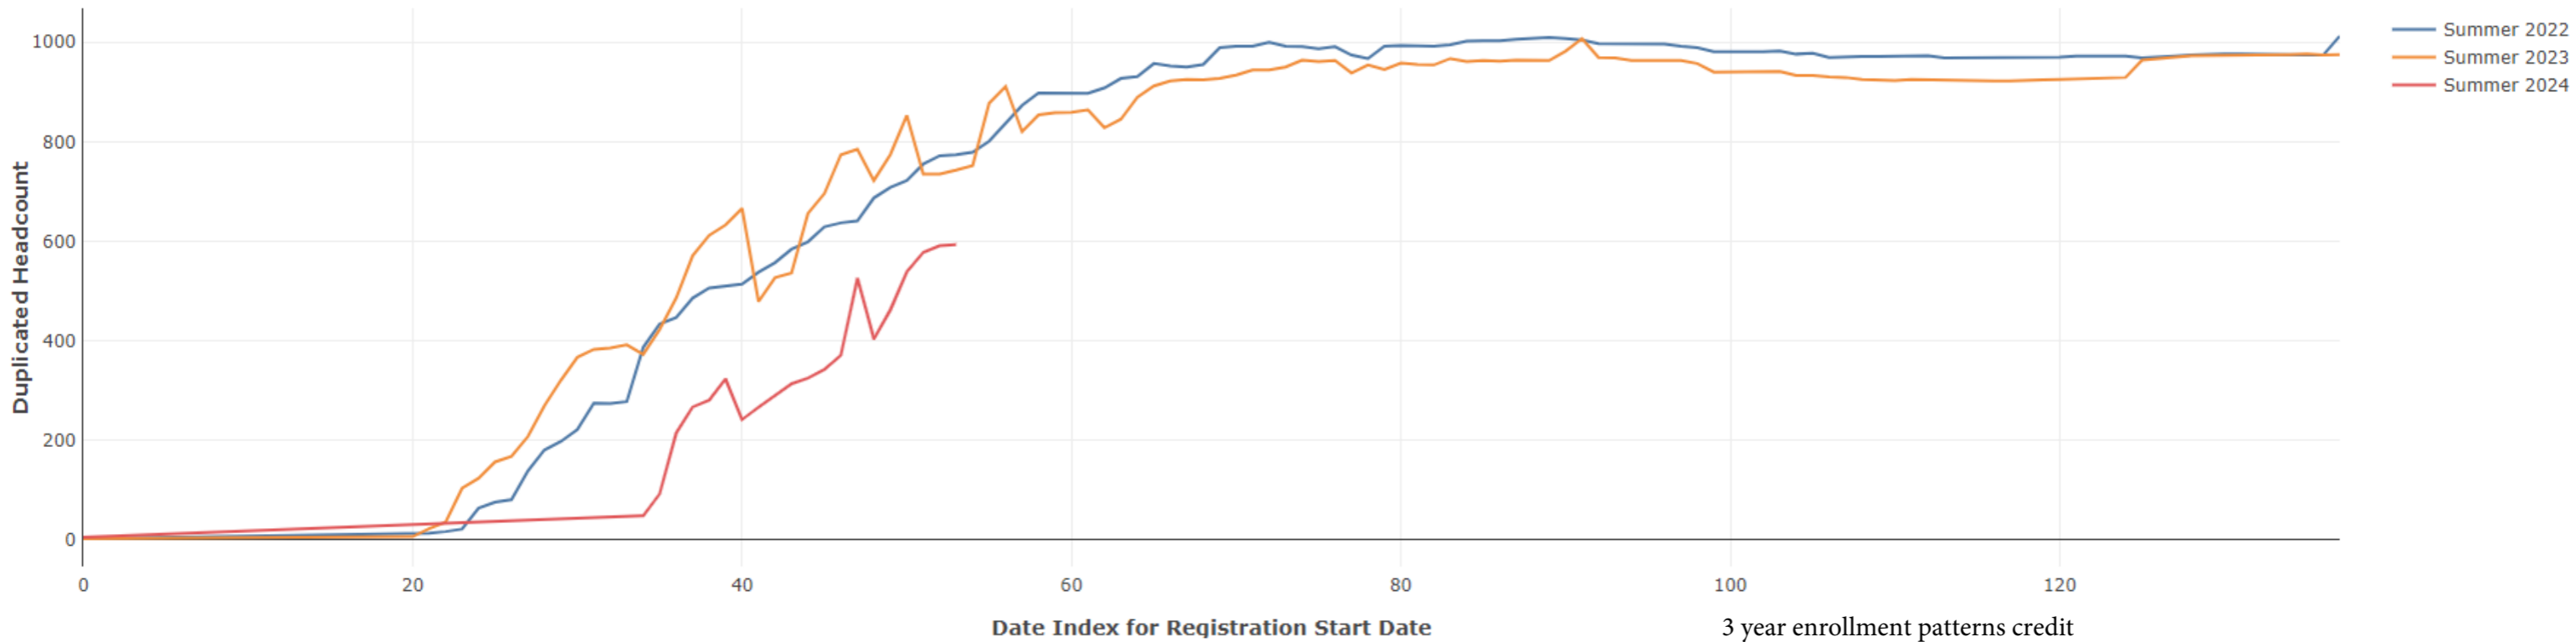

Summer Enrollment Report as of 05/13/2024

Summer Term: 3 Year Credit Enrollments

Summer Term: 3 Year Non Credit Enrollments

Summer Term: 3 Year Credit FTEs

Summer Term: 3 Year Non Credit FTEs

Report Filters Academic Level is Credit Academic Years Ago is in list (0, 1, 2) Date Index for Registration Start Date : All Enrolled is Yes Semester is Summer

Measures Duplicated Headcount

Report Filters

Academic Level is Non Credit

Academic Years Ago is in list (0, 1, 2)

Date Index for Registration Start Date : All

Enrolled is Yes

Semester is Summer

Measures

Duplicated Headcount