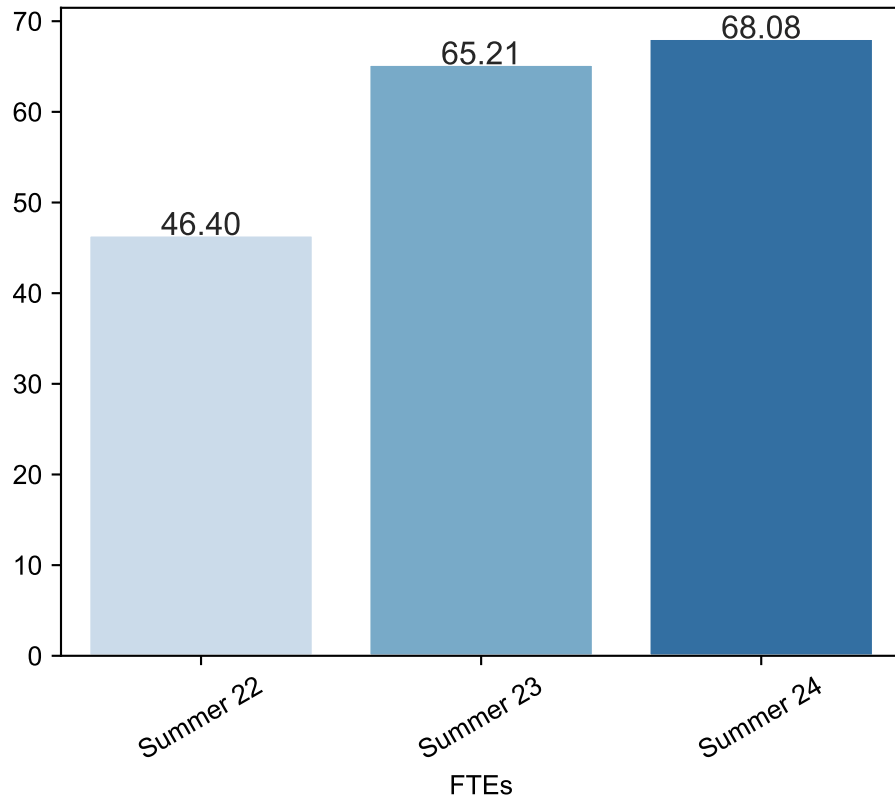

Summer Enrollment Report as of 05/13/2024

Summer Term: 3 Year Credit Enrollments

Summer Term: 3 Year Non Credit Enrollments

Summer Term: 3 Year Credit FTEs

Summer Term: 3 Year Non Credit FTEs

Report Filters Academic Level is Credit Academic Years Ago is in list (0, 1, 2) Date Index for Registration Start Date : All Enrolled is Yes Semester is Summer

Measures Duplicated Headcount

Report Filters

Academic Level is Non Credit

Academic Years Ago is in list (0, 1, 2)

Date Index for Registration Start Date : All

Enrolled is Yes

Semester is Summer

Measures