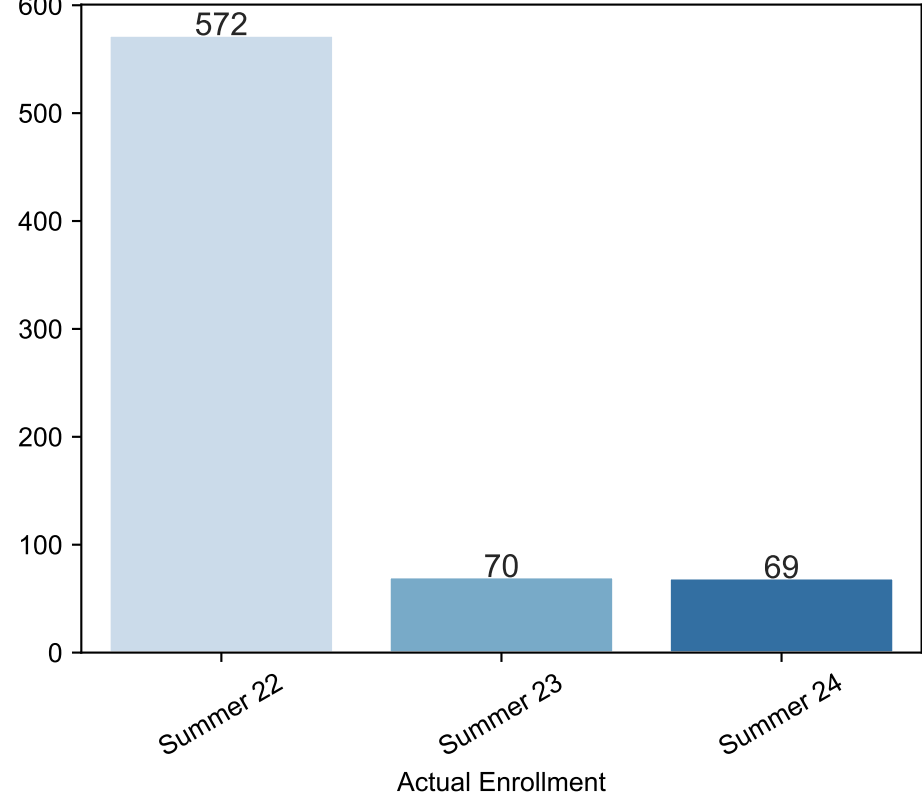

Summer Enrollment Report as of 06/03/2024

Summer Term: 3 Year Credit Enrollments

Summer Term: 3 Year Non Credit Enrollments

Summer Term: 3 Year Credit FTEs

Summer Term: 3 Year Non Credit FTEs

Report Filters

Academic Level is Credit

Academic Years Ago is in list (0, 1, 2)

Date Index for Registration Start Date : All

Enrolled is Yes

Semester is Summer

Measures

Duplicated Headcount

Report Filters Academic Level is Non Credit Academic Years Ago is in list (0, 1, 2) Date Index for Registration Start Date : All Enrolled is Yes Semester is Summer

Measures Duplicated Headcount

3 year enrollment patterns - non credit