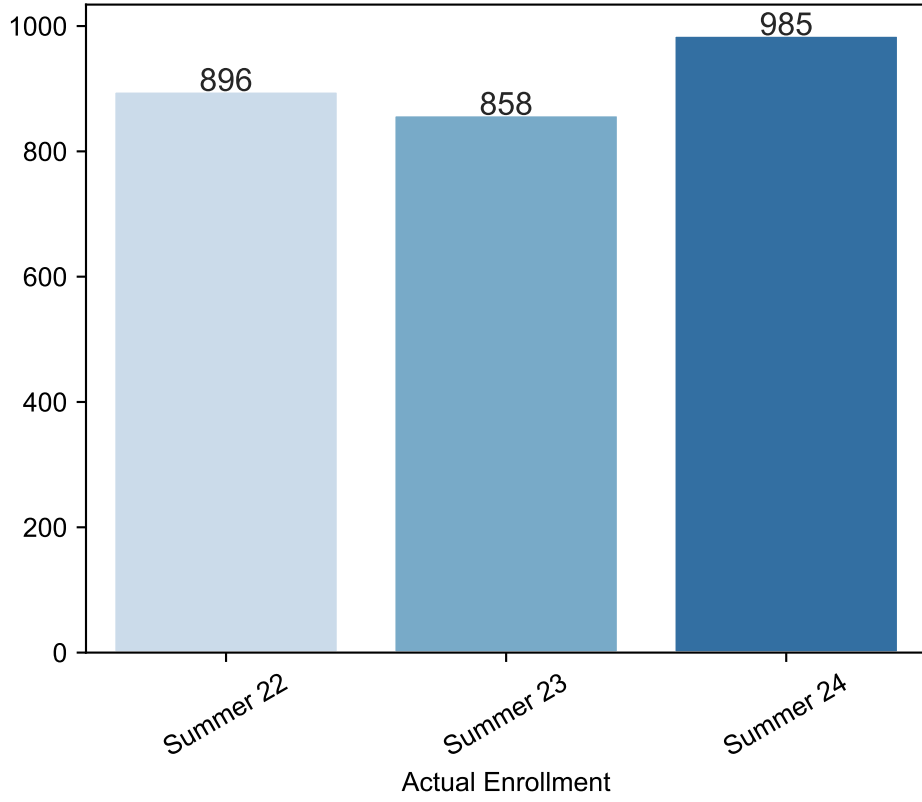

Summer Enrollment Report as of 06/03/2024

Summer Term: 3 Year Credit Enrollments

Summer Term: 3 Year Non Credit Enrollments

Summer Term: 3 Year Credit FTEs

Summer Term: 3 Year Non Credit FTEs

Report Filters

Academic Level is Credit

Academic Years Ago is in list (0, 1, 2)

Date Index for Registration Start Date : All

Enrolled is Yes

Semester is Summer

Measures

Duplicated Headcount

Report Filters Academic Level is Non Credit Academic Years Ago is in list (0, 1, 2) Date Index for Registration Start Date : All Enrolled is Yes Semester is Summer

Measures Duplicated Headcount

3 year enrollment patterns - non credit