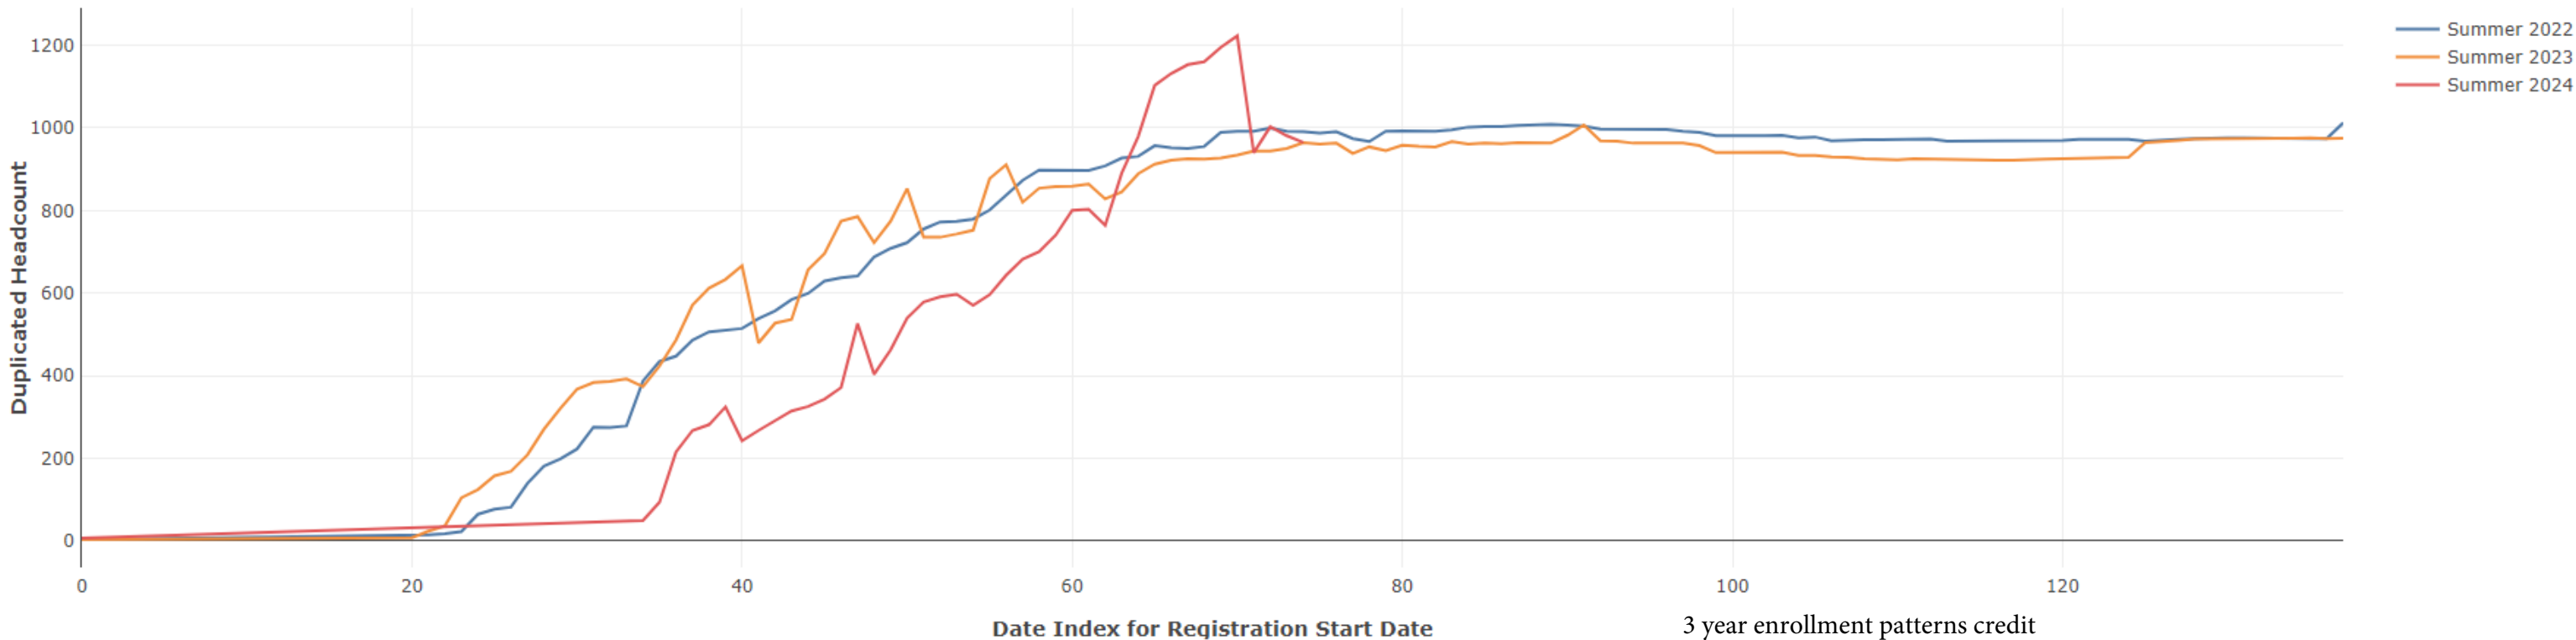

Academic Level is Credit

Academic Years Ago is in list (0, 1, 2)

Date Index for Registration Start Date : All

Enrolled is Yes

Semester is Summer

Measures

Duplicated Headcount

Report Filters Academic Level is Non Credit Academic Years Ago is in list (0, 1, 2) Date Index for Registration Start Date : All Enrolled is Yes Semester is Summer

Measures Duplicated Headcount

3 year enrollment patterns - non credit