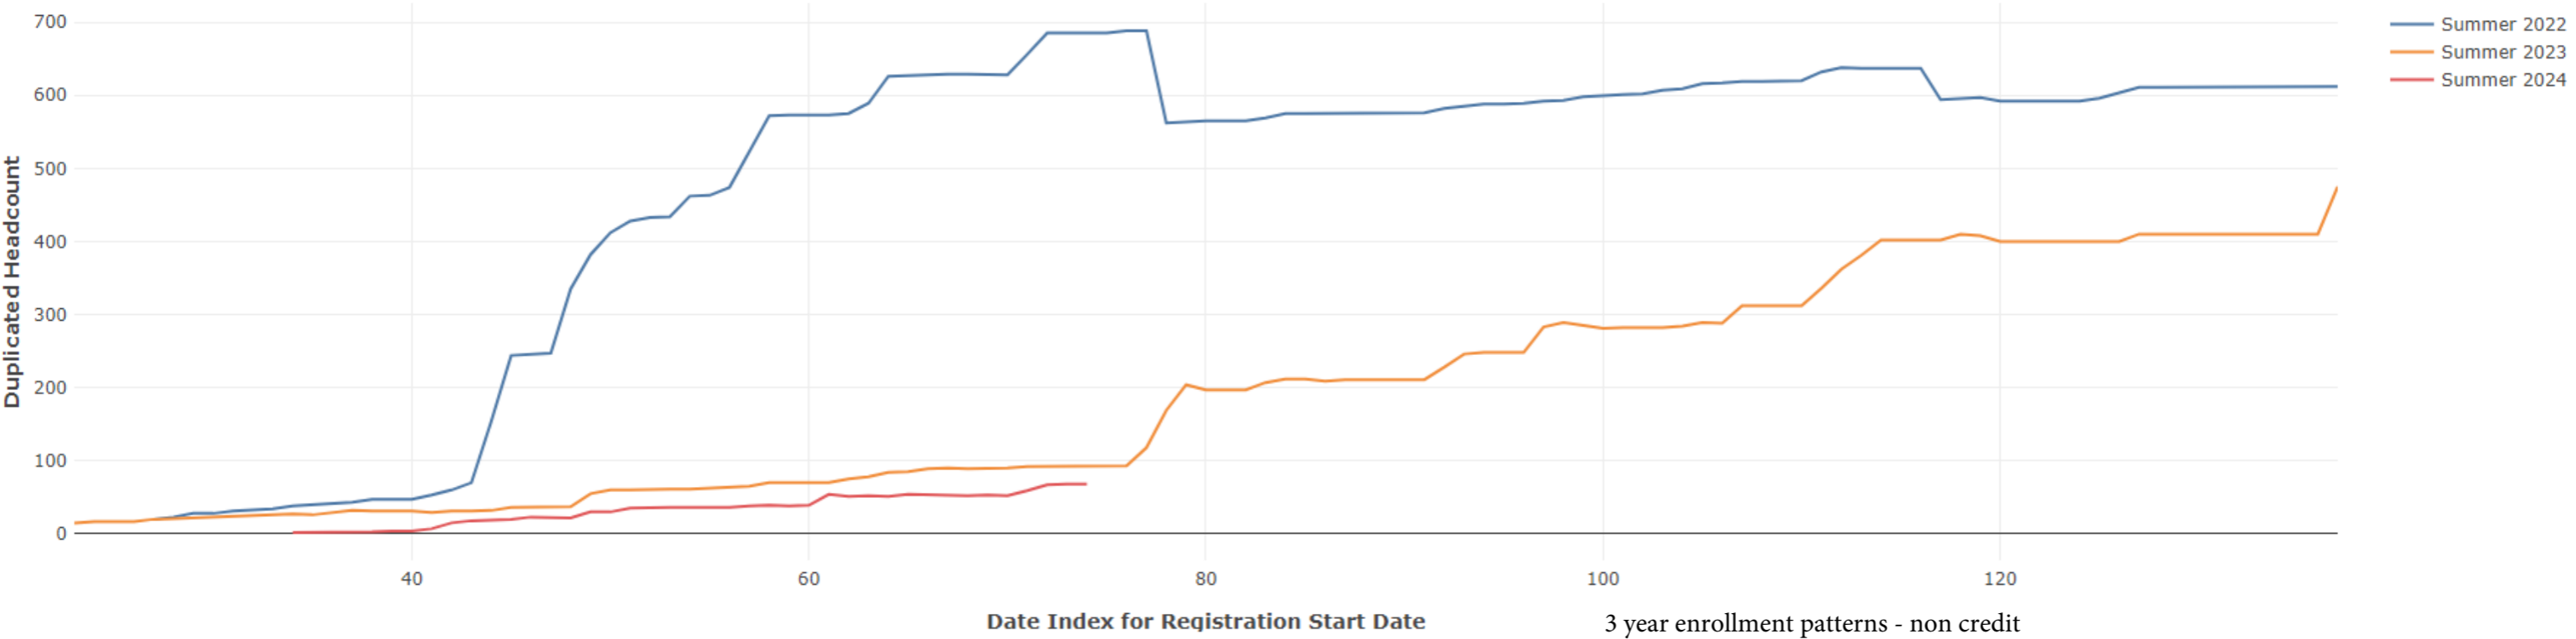

Academic Level is Credit

Academic Years Ago is in list (0, 1, 2)

Date Index for Registration Start Date : All

Enrolled is Yes

Semester is Summer

Measures

Duplicated Headcount

Report Filters Academic Level is Non Credit Academic Years Ago is in list (0, 1, 2) Date Index for Registration Start Date : All Enrolled is Yes Semester is Summer

Measures Duplicated Headcount

3 year enrollment patterns - non credit