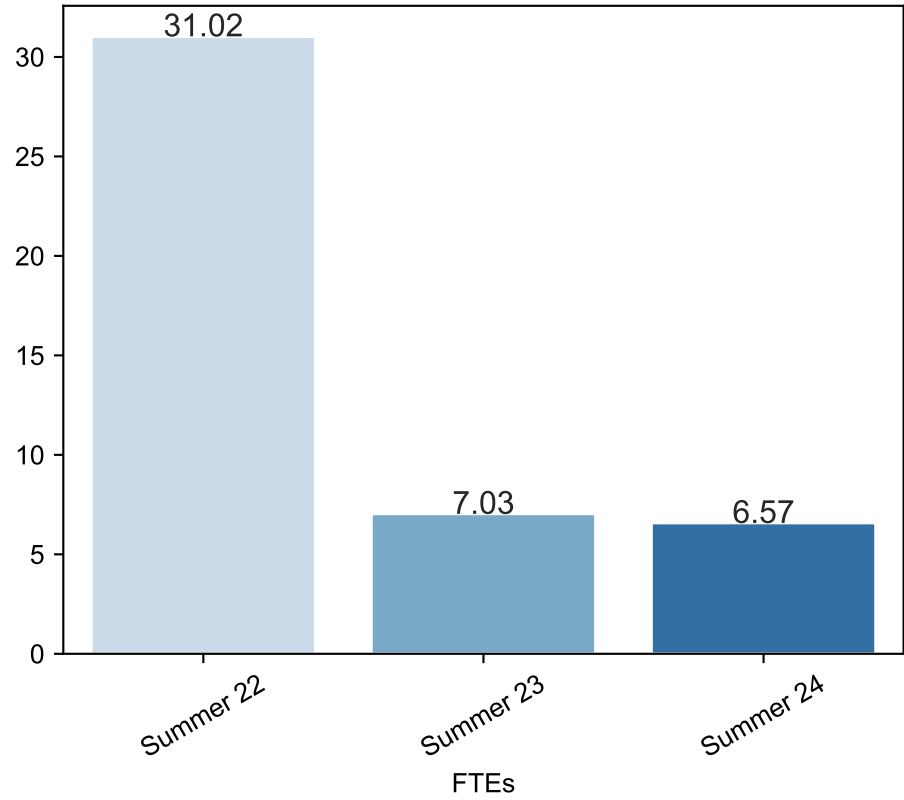

Summer Enrollment Report as of 06/03/2024

Summer Term: 3 Year Credit Enrollments

Summer Term: 3 Year Non Credit Enrollments

Summer Term: 3 Year Credit FTEs

Summer Term: 3 Year Non Credit FTEs

Report Filters

Academic Level is Credit

Academic Years Ago is in list (0, 1, 2)

Date Index for Registration Start Date : All

Enrolled is Yes

Semester is Summer

Measures

Duplicated Headcount

Report Filters Academic Level is Non Credit Academic Years Ago is in list (0, 1, 2) Date Index for Registration Start Date : All Enrolled is Yes Semester is Summer