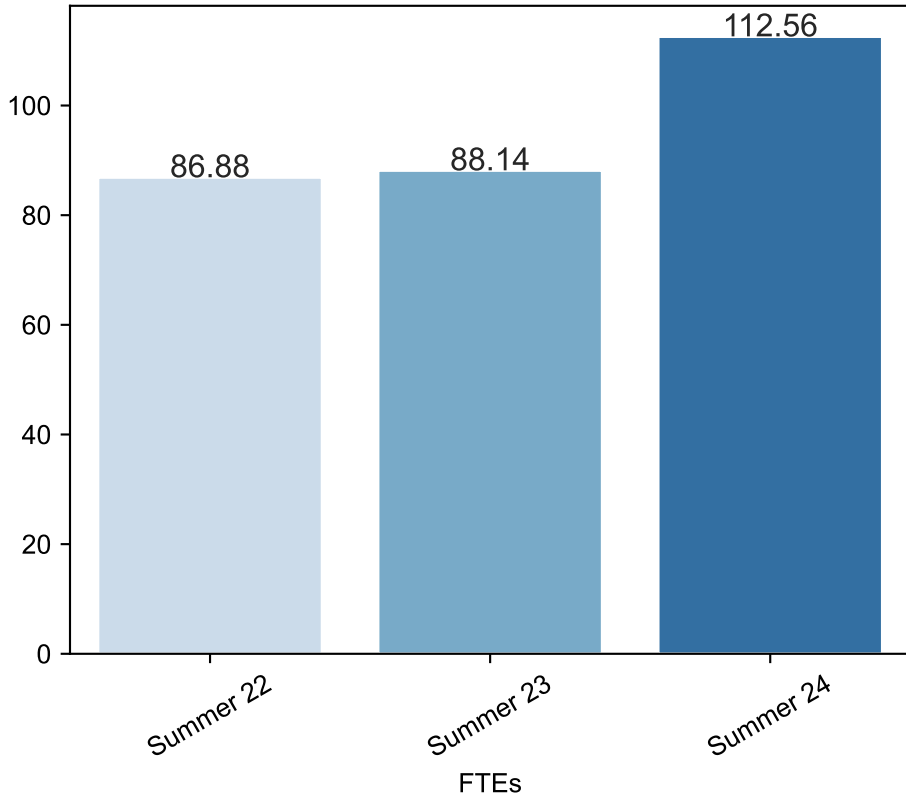

Summer Enrollment Report as of 06/03/2024

Summer Term: 3 Year Credit Enrollments

Summer Term: 3 Year Non Credit Enrollments

Summer Term: 3 Year Credit FTEs

Summer Term: 3 Year Non Credit FTEs

Report Filters

Academic Level is Credit

Academic Years Ago is in list (0, 1, 2)

Date Index for Registration Start Date : All

Enrolled is Yes

Semester is Summer

Measures

Duplicated Headcount

Report Filters Academic Level is Non Credit Academic Years Ago is in list (0, 1, 2) Date Index for Registration Start Date : All Enrolled is Yes Semester is Summer

Measures Duplicated Headcount

3 year enrollment patterns - non credit