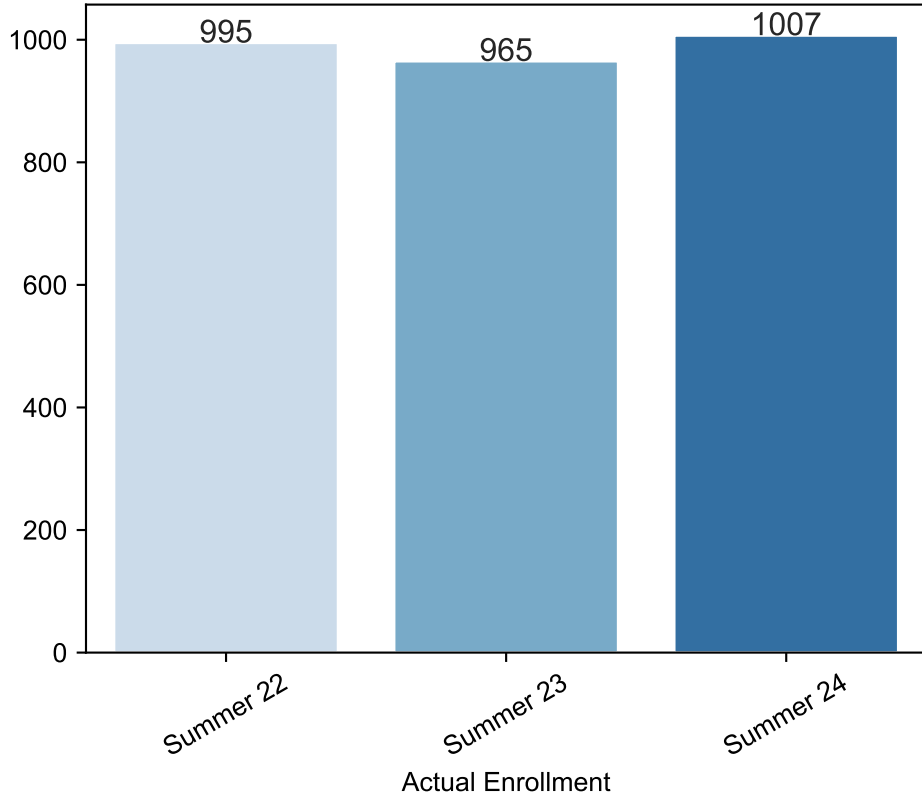

Summer Enrollment Report as of 06/17/2024

Summer Term: 3 Year Credit Enrollments

Summer Term: 3 Year Non Credit Enrollments

Summer Term: 3 Year Credit FTEs

Summer Term: 3 Year Non Credit FTEs

Report Filters

Academic Level is Credit

Academic Years Ago is in list (0, 1, 2)

Date Index for Registration Start Date : All

Enrolled is Yes

Semester is Summer

Measures

Duplicated Headcount

Report Filters

Academic Level is Non Credit

Academic Years Ago is in list (0, 1, 2)

Date Index for Registration Start Date : All

Enrolled is Yes

Semester is Summer

Measures

Duplicated Headcount

3 year enrollment patterns - non credit