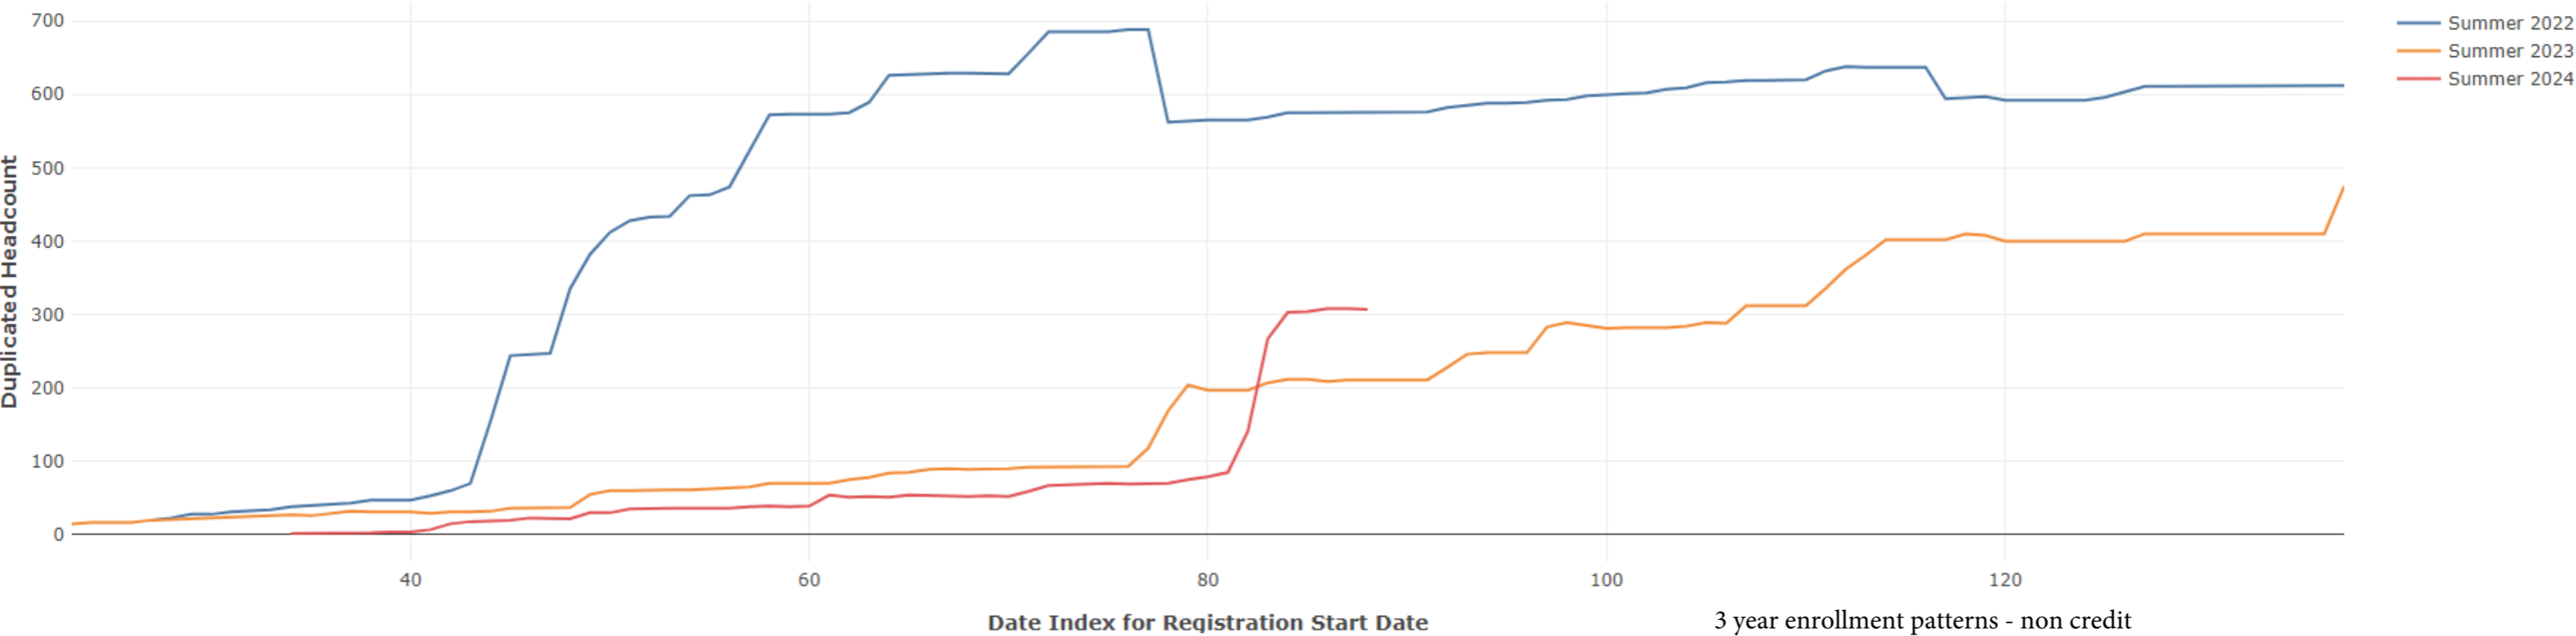

Academic Level is Non Credit

Academic Years Ago is in list (0, 1, 2)

Date Index for Registration Start Date : All

Enrolled is Yes

Semester is Summer

Measures

Duplicated Headcount

3 year enrollment patterns - non credit