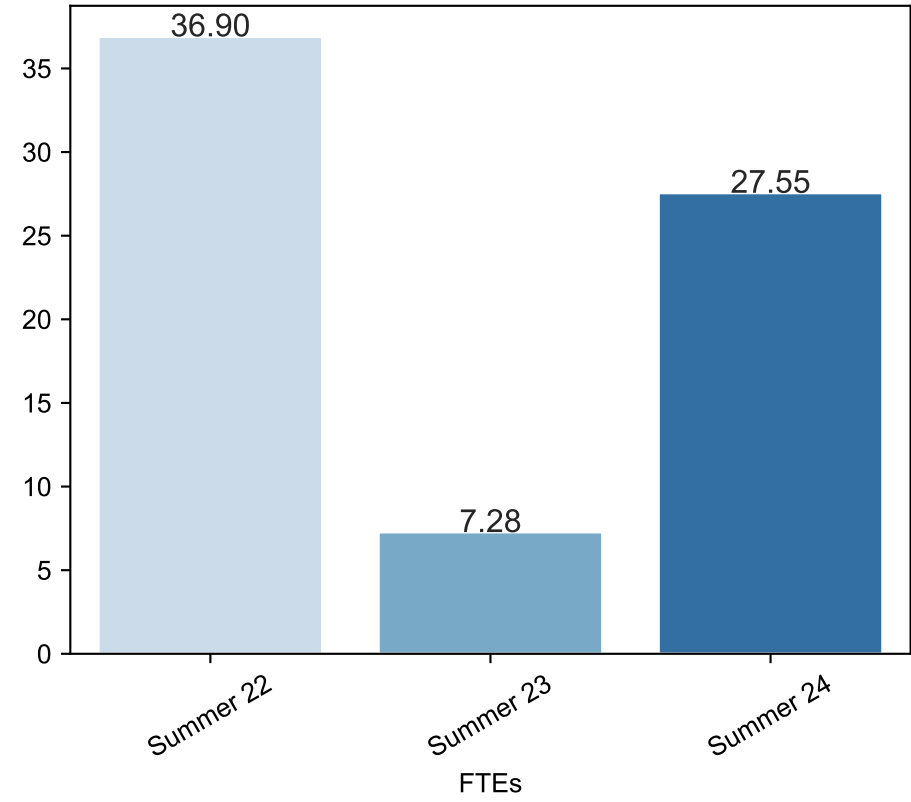

Summer Enrollment Report as of 06/17/2024

Summer Term: 3 Year Credit Enrollments

Summer Term: 3 Year Non Credit Enrollments

Summer Term: 3 Year Credit FTEs

Summer Term: 3 Year Non Credit FTEs

Report Filters

Academic Level is Credit

Academic Years Ago is in list (0, 1, 2)

Date Index for Registration Start Date : All

Enrolled is Yes

Semester is Summer

Measures

Duplicated Headcount

Report Filters

Academic Level is Non Credit

Academic Years Ago is in list (0, 1, 2)

Date Index for Registration Start Date : All

Enrolled is Yes

Semester is Summer

Measures

Duplicated Headcount

3 year enrollment patterns - non credit