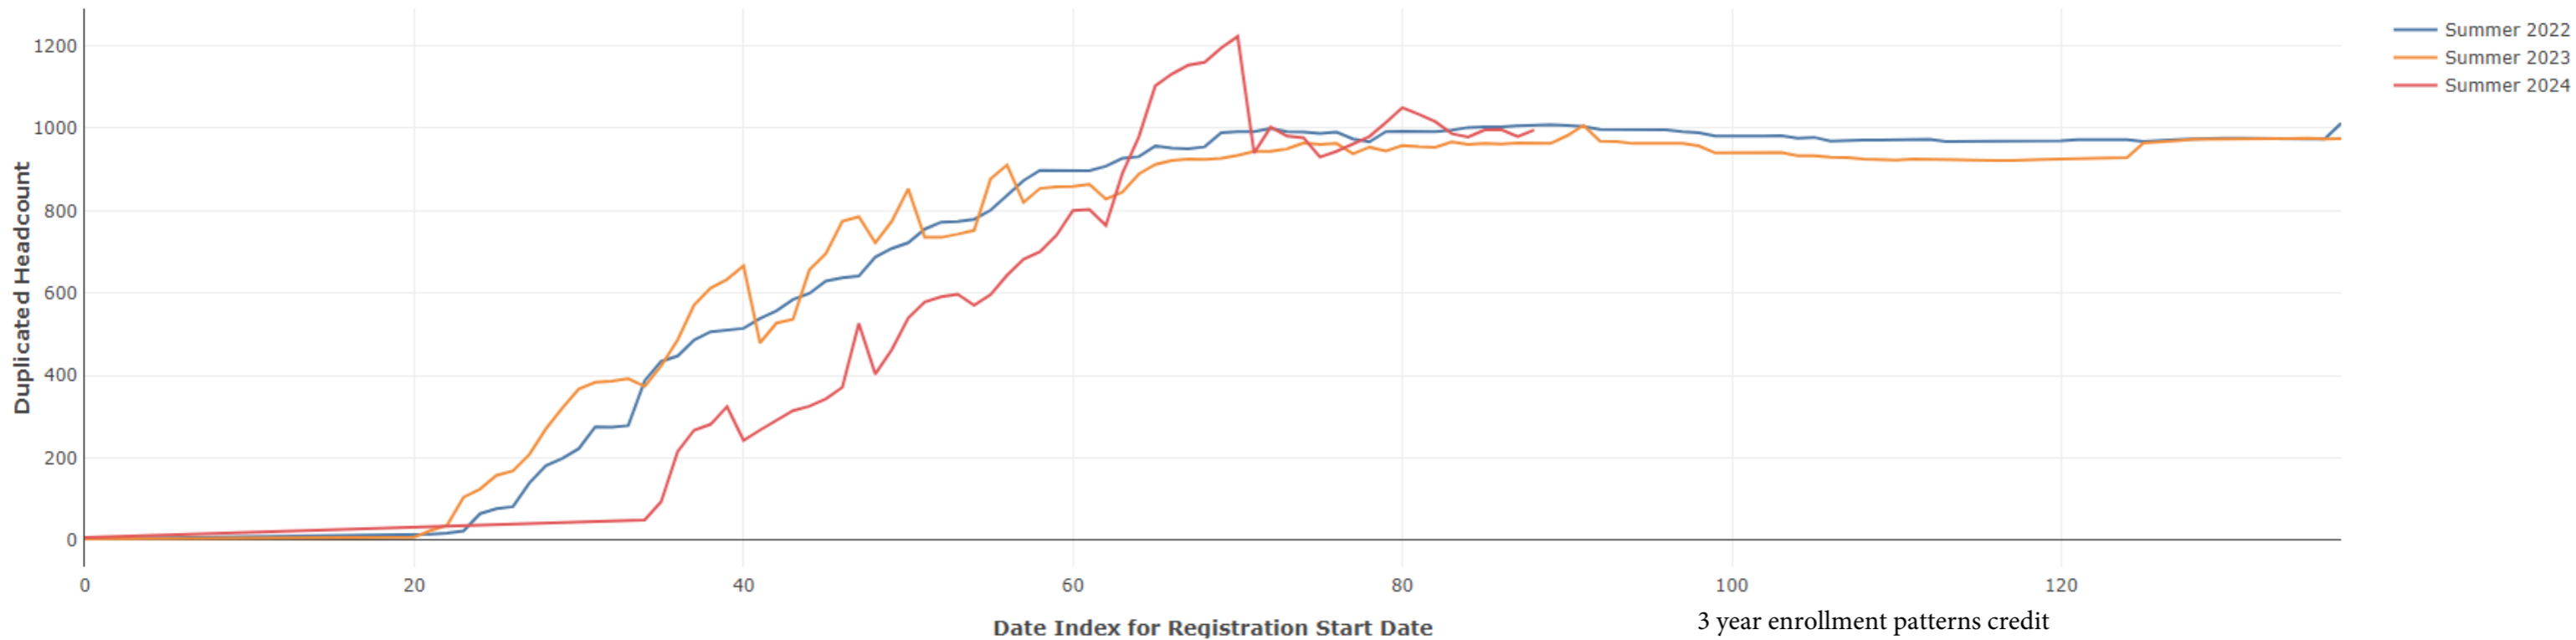

Academic Level is Credit

Academic Years Ago is in list (0, 1, 2)

Date Index for Registration Start Date : All

Enrolled is Yes

Semester is Summer

Measures

Duplicated Headcount

Report Filters

Academic Level is Non Credit

Academic Years Ago is in list (0, 1, 2)

Date Index for Registration Start Date : All

Enrolled is Yes

Semester is Summer

Measures

Duplicated Headcount

3 year enrollment patterns - non credit