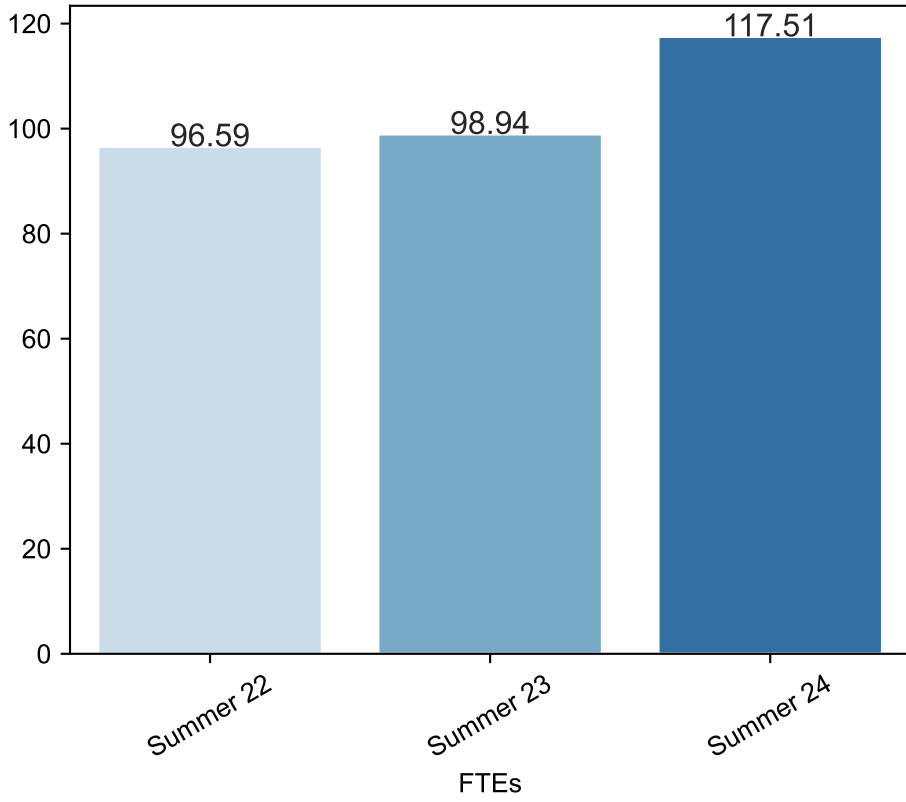

Summer Enrollment Report as of 06/17/2024

Summer Term: 3 Year Credit Enrollments

Summer Term: 3 Year Non Credit Enrollments

Summer Term: 3 Year Credit FTEs

Summer Term: 3 Year Non Credit FTEs

Report Filters

Academic Level is Credit

Academic Years Ago is in list (0, 1, 2)

Date Index for Registration Start Date : All

Enrolled is Yes

Semester is Summer

Measures

Duplicated Headcount

Report Filters

Academic Level is Non Credit

Academic Years Ago is in list (0, 1, 2)

Date Index for Registration Start Date : All

Enrolled is Yes

Semester is Summer

Measures

Duplicated Headcount

3 year enrollment patterns - non credit