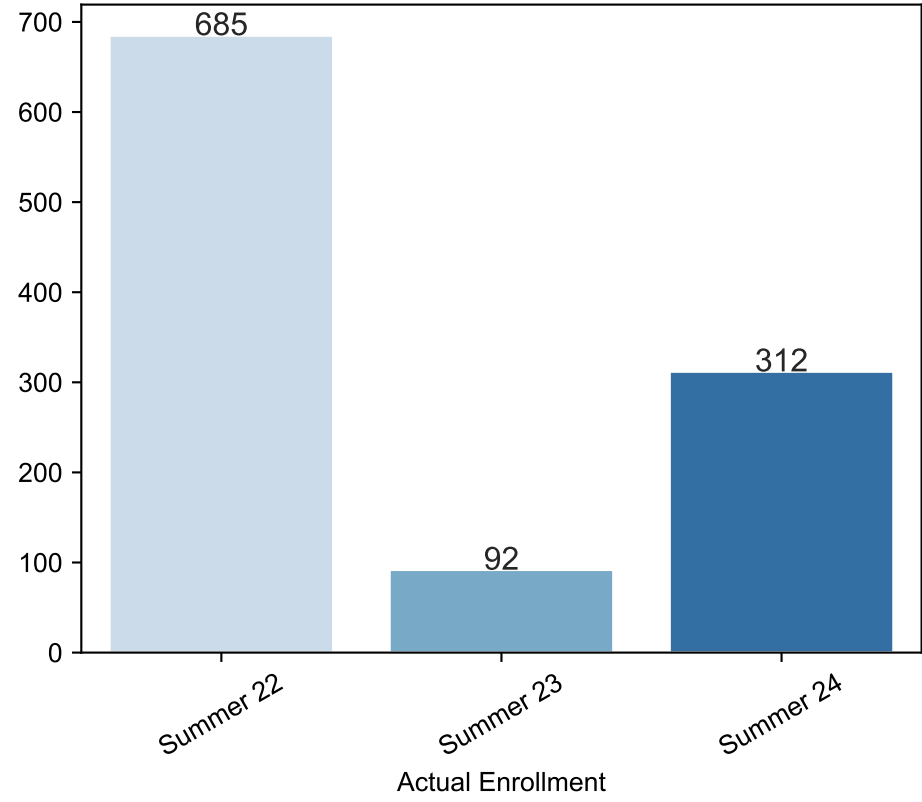

Summer Enrollment Report as of 06/17/2024

Summer Term: 3 Year Credit Enrollments

Summer Term: 3 Year Non Credit Enrollments

Summer Term: 3 Year Credit FTEs

Summer Term: 3 Year Non Credit FTEs

Report Filters

Academic Level is Credit

Academic Years Ago is in list (0, 1, 2)

Date Index for Registration Start Date : All

Enrolled is Yes

Semester is Summer

Measures

Duplicated Headcount

Report Filters

Academic Level is Non Credit

Academic Years Ago is in list (0, 1, 2)

Date Index for Registration Start Date : All

Enrolled is Yes

Semester is Summer

Measures

Duplicated Headcount

3 year enrollment patterns - non credit