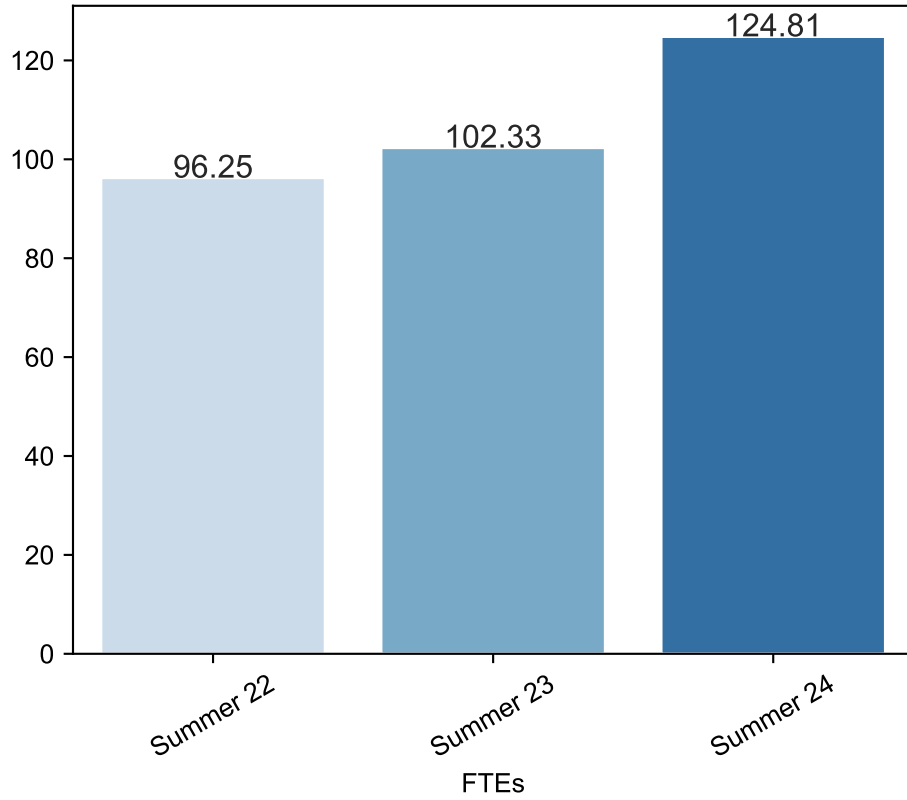

Summer Enrollment Report as of 06/25/2024

Summer Term: 3 Year Credit Enrollments

Summer Term: 3 Year Non Credit Enrollments

Summer Term: 3 Year Credit FTEs

Summer Term: 3 Year Non Credit FTEs

Report Filters Academic Level is Credit Academic Years Ago is in list (0, 1, 2) Date Index for Registration Start Date : All Enrolled is Yes Semester is Summer

Measures Duplicated Headcount

Report Filters Academic Level is Non Credit Academic Years Ago is in list (0, 1, 2) Date Index for Registration Start Date : All Enrolled is Yes Semester is Summer

Measures Duplicated Headcount