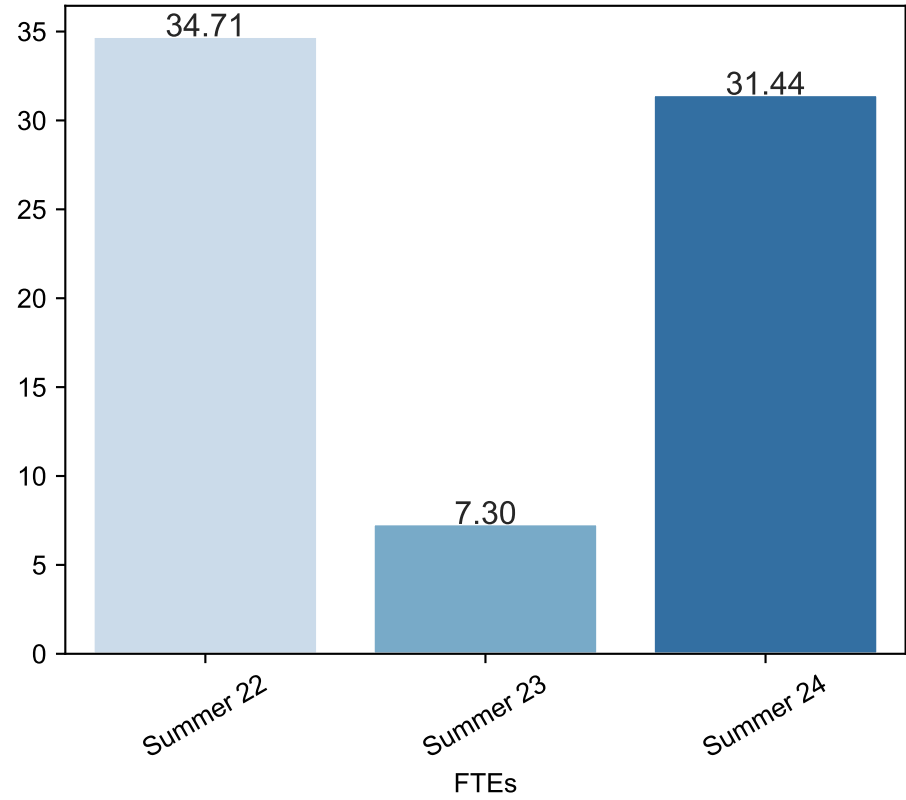

Summer Enrollment Report as of 06/25/2024

Summer Term: 3 Year Credit Enrollments

Summer Term: 3 Year Non Credit Enrollments

Summer Term: 3 Year Credit FTEs

Summer Term: 3 Year Non Credit FTEs

Report Filters Academic Level is Credit Academic Years Ago is in list (0, 1, 2) Date Index for Registration Start Date : All Enrolled is Yes Semester is Summer

Measures Duplicated Headcount

Report Filters Academic Level is Non Credit Academic Years Ago is in list (0, 1, 2) Date Index for Registration Start Date : All Enrolled is Yes Semester is Summer

Measures Duplicated Headcount