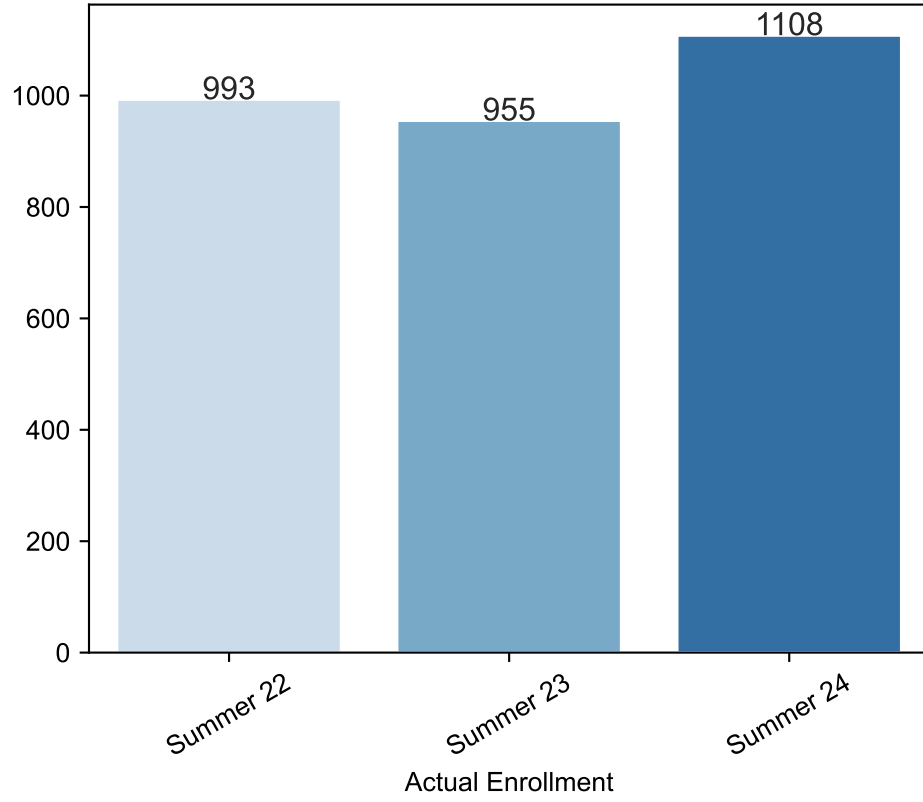

Summer Enrollment Report as of 06/25/2024

Summer Term: 3 Year Credit Enrollments

Summer Term: 3 Year Non Credit Enrollments

Summer Term: 3 Year Credit FTEs

Summer Term: 3 Year Non Credit FTEs

Report Filters Academic Level is Credit Academic Years Ago is in list (0, 1, 2) Date Index for Registration Start Date : All Enrolled is Yes Semester is Summer

Measures Duplicated Headcount

Report Filters Academic Level is Non Credit Academic Years Ago is in list (0, 1, 2) Date Index for Registration Start Date : All Enrolled is Yes Semester is Summer

Measures Duplicated Headcount