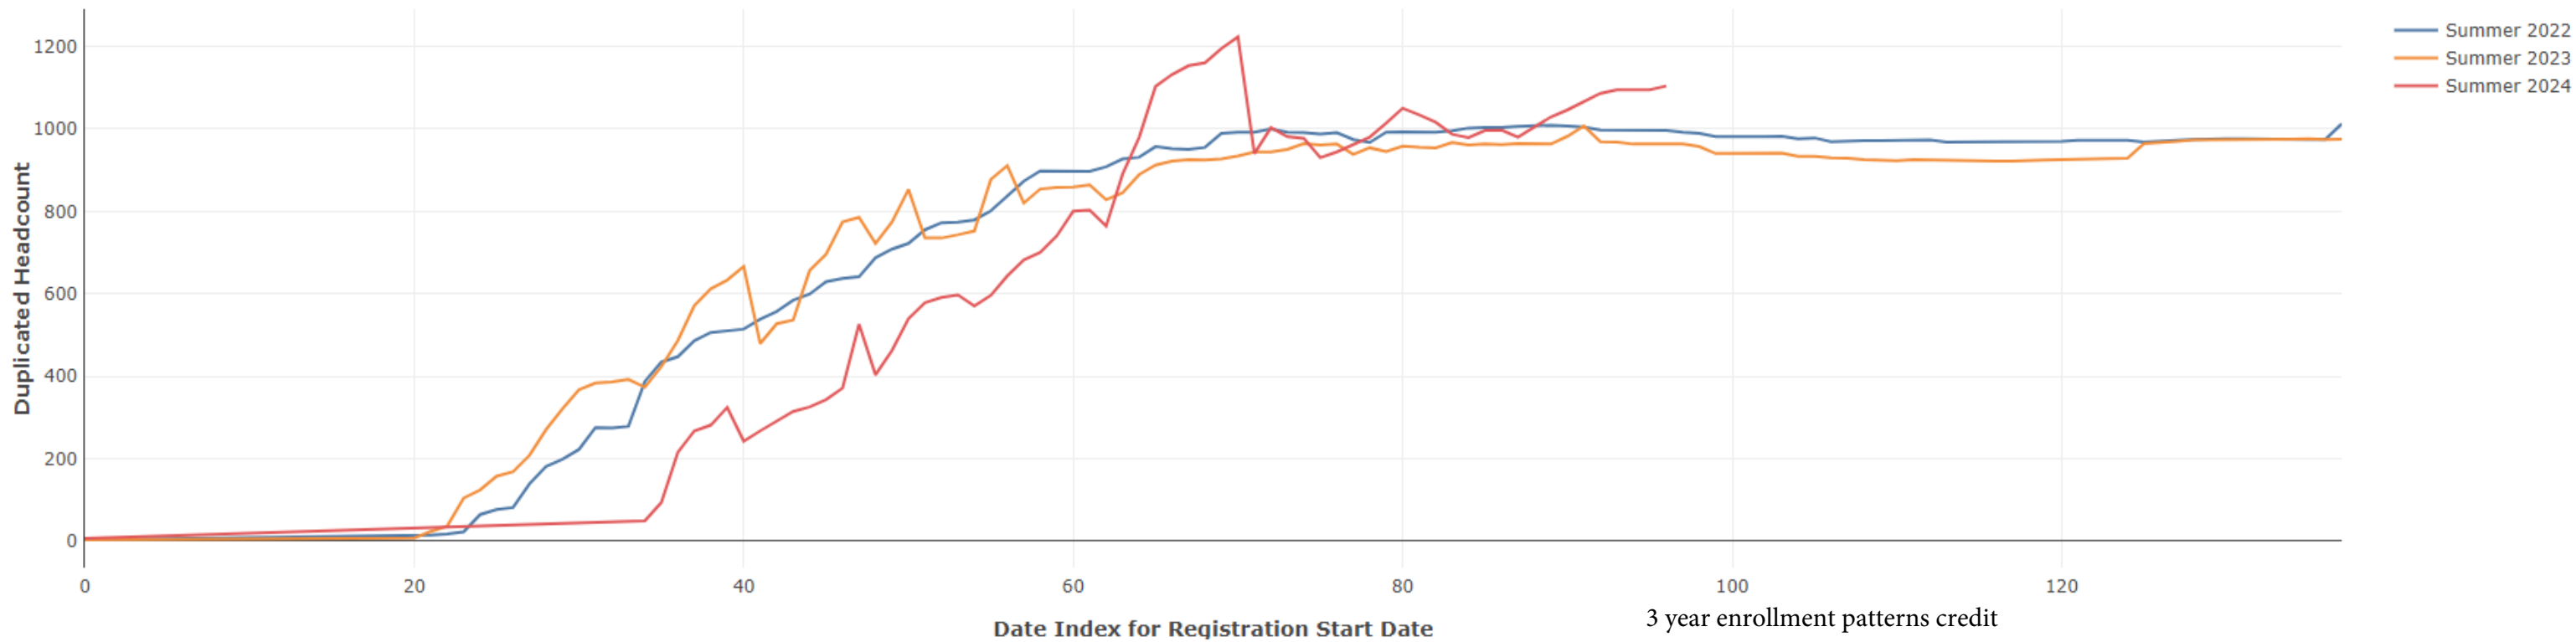

Summer Enrollment Report as of 06/25/2024

Summer Term: 3 Year Credit Enrollments

Summer Term: 3 Year Non Credit Enrollments

Summer Term: 3 Year Credit FTEs

Summer Term: 3 Year Non Credit FTEs

Report Filters Academic Level is Credit Academic Years Ago is in list (0, 1, 2) Date Index for Registration Start Date : All Enrolled is Yes Semester is Summer

Measures Duplicated Headcount

Report Filters Academic Level is Non Credit Academic Years Ago is in list (0, 1, 2) Date Index for Registration Start Date : All Enrolled is Yes Semester is Summer

Measures Duplicated Headcount