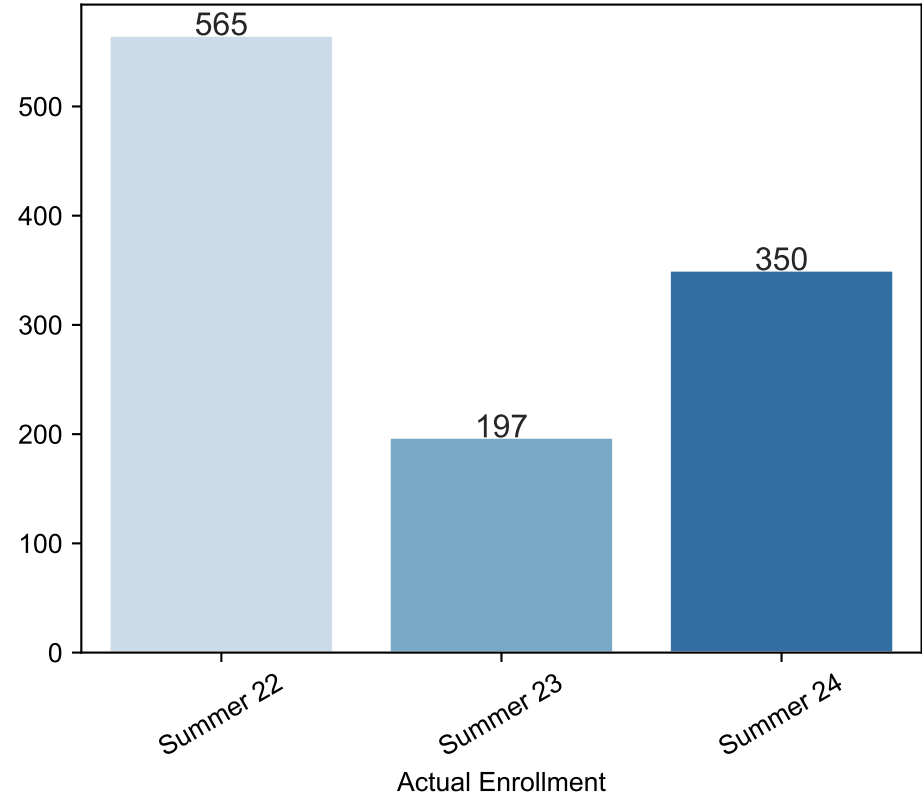

Summer Enrollment Report as of 06/25/2024

Summer Term: 3 Year Credit Enrollments

Summer Term: 3 Year Non Credit Enrollments

Summer Term: 3 Year Credit FTEs

Summer Term: 3 Year Non Credit FTEs

Report Filters Academic Level is Credit Academic Years Ago is in list (0, 1, 2) Date Index for Registration Start Date : All Enrolled is Yes Semester is Summer

Measures Duplicated Headcount

Report Filters Academic Level is Non Credit Academic Years Ago is in list (0, 1, 2) Date Index for Registration Start Date : All Enrolled is Yes Semester is Summer

Measures Duplicated Headcount