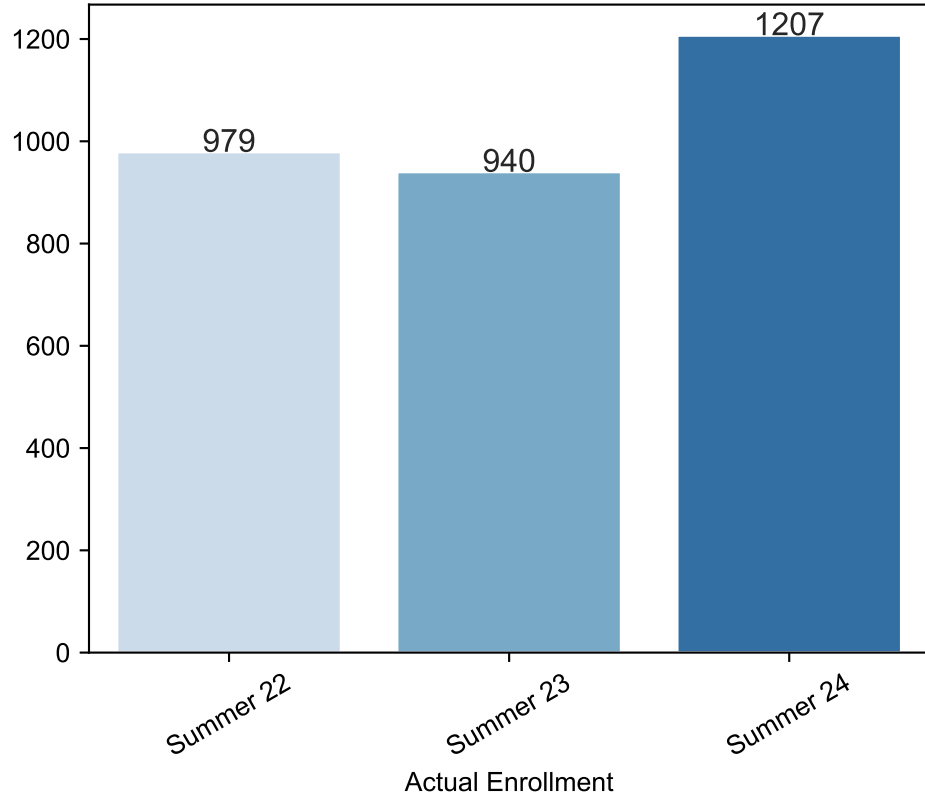

Summer Enrollment Report as of 07/15/2024

Summer Term: 3 Year Credit Enrollments

Summer Term: 3 Year Non Credit Enrollments

Summer Term: 3 Year Credit FTEs

Summer Term: 3 Year Non Credit FTEs

Report Filters

Academic Level is Credit

Academic Years Ago is in list (0, 1, 2)

Date Index for Registration Start Date : All

Enrolled is Yes

Semester is Summer

Measures

Duplicated Headcount

Report Filters Academic Level is Non Credit Academic Years Ago is in list (0, 1, 2) Date Index for Registration Start Date : All Enrolled is Yes Semester is Summer

Measures Duplicated Headcount

3 year enrollment patterns - non credit