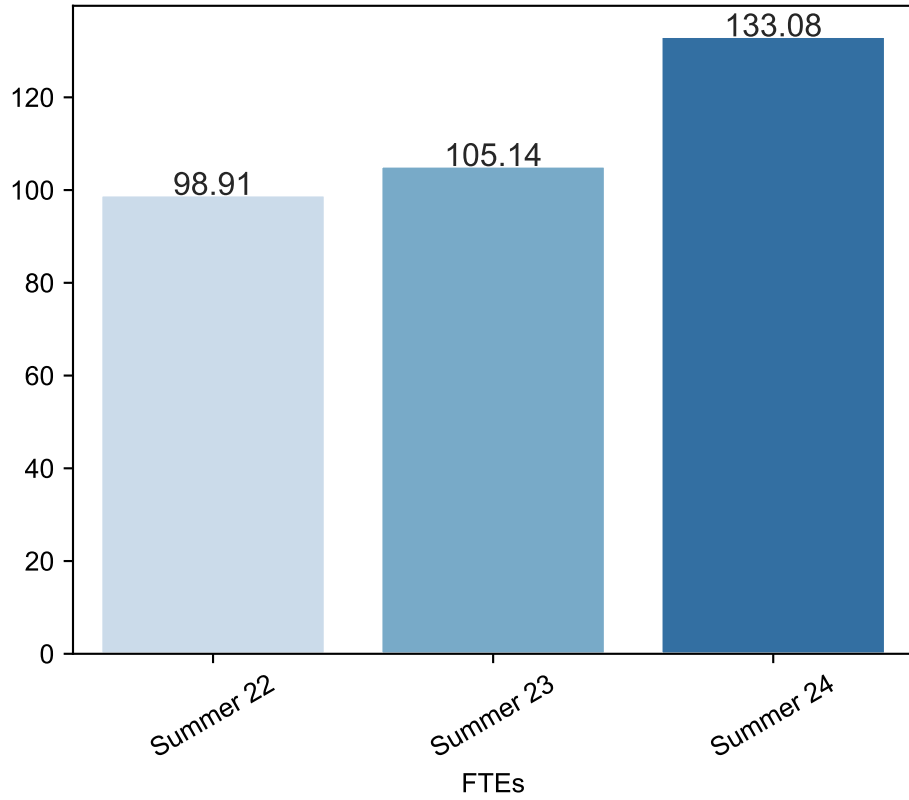

Summer Enrollment Report as of 07/15/2024

Summer Term: 3 Year Credit Enrollments

Summer Term: 3 Year Non Credit Enrollments

Summer Term: 3 Year Credit FTEs

Summer Term: 3 Year Non Credit FTEs

Report Filters

Academic Level is Credit

Academic Years Ago is in list (0, 1, 2)

Date Index for Registration Start Date : All

Enrolled is Yes

Semester is Summer

Measures

Duplicated Headcount

Report Filters Academic Level is Non Credit Academic Years Ago is in list (0, 1, 2) Date Index for Registration Start Date : All Enrolled is Yes Semester is Summer

Measures Duplicated Headcount

3 year enrollment patterns - non credit