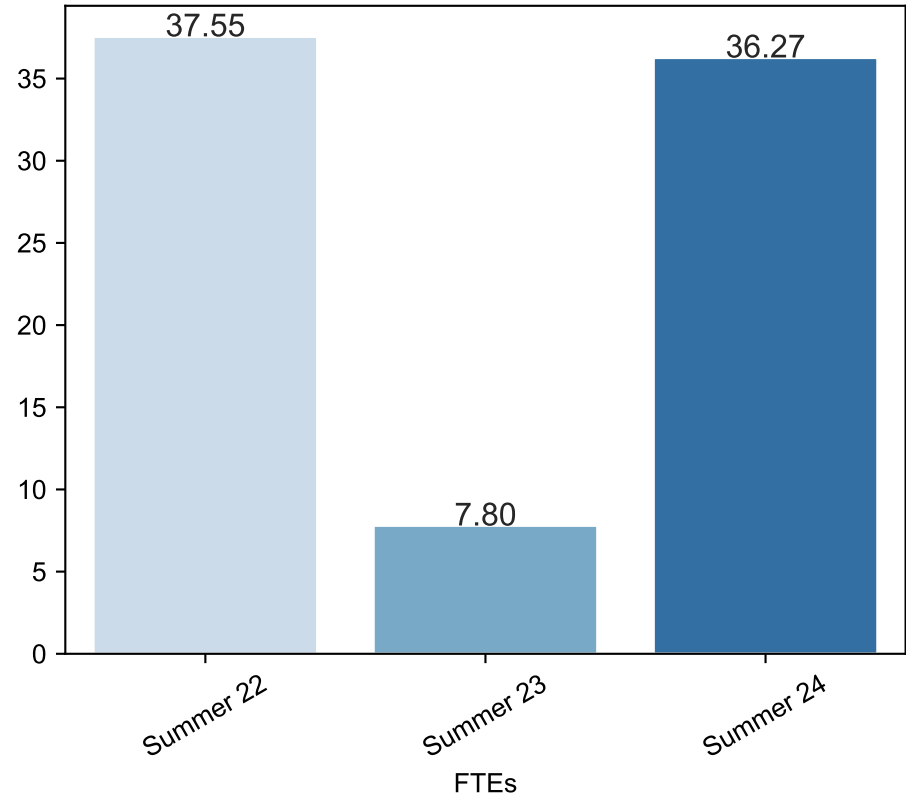

Summer Enrollment Report as of 07/15/2024

Summer Term: 3 Year Credit Enrollments

Summer Term: 3 Year Non Credit Enrollments

Summer Term: 3 Year Credit FTEs

Summer Term: 3 Year Non Credit FTEs

Report Filters

Academic Level is Credit

Academic Years Ago is in list (0, 1, 2)

Date Index for Registration Start Date : All

Enrolled is Yes

Semester is Summer

Measures

Duplicated Headcount

Report Filters Academic Level is Non Credit Academic Years Ago is in list (0, 1, 2) Date Index for Registration Start Date : All Enrolled is Yes Semester is Summer

Measures Duplicated Headcount

3 year enrollment patterns - non credit