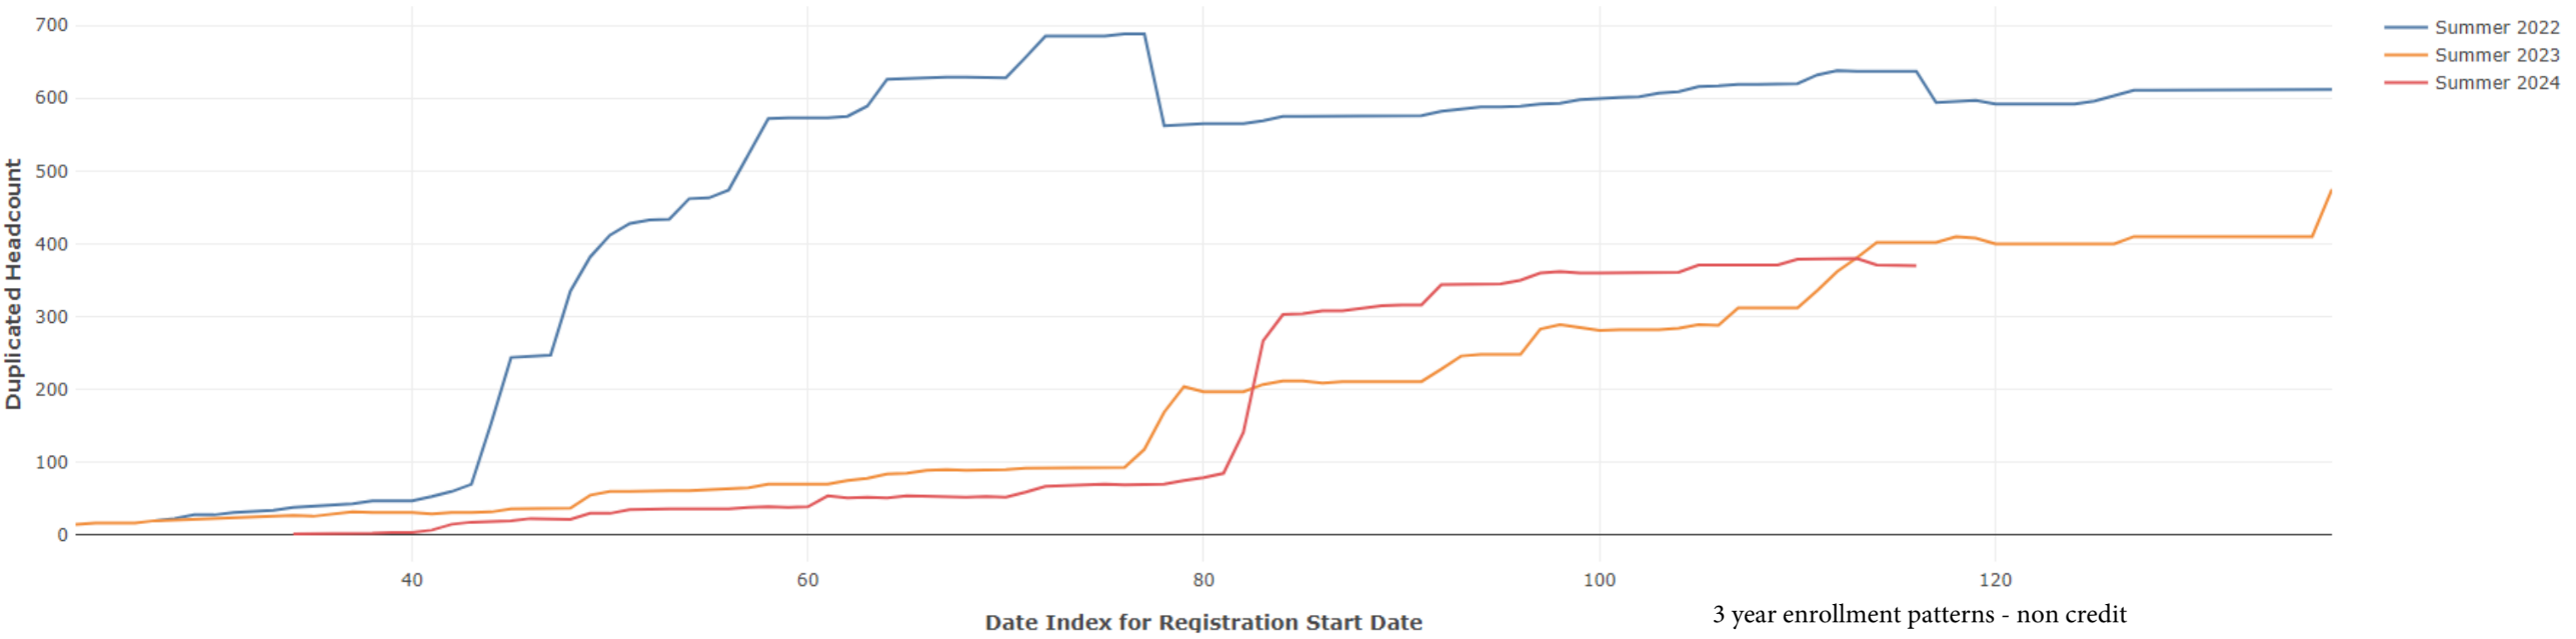

Academic Level is Credit

Academic Years Ago is in list (0, 1, 2)

Date Index for Registration Start Date : All

Enrolled is Yes

Semester is Summer

Measures

Duplicated Headcount

Report Filters Academic Level is Non Credit Academic Years Ago is in list (0, 1, 2) Date Index for Registration Start Date : All Enrolled is Yes Semester is Summer

Measures Duplicated Headcount

3 year enrollment patterns - non credit