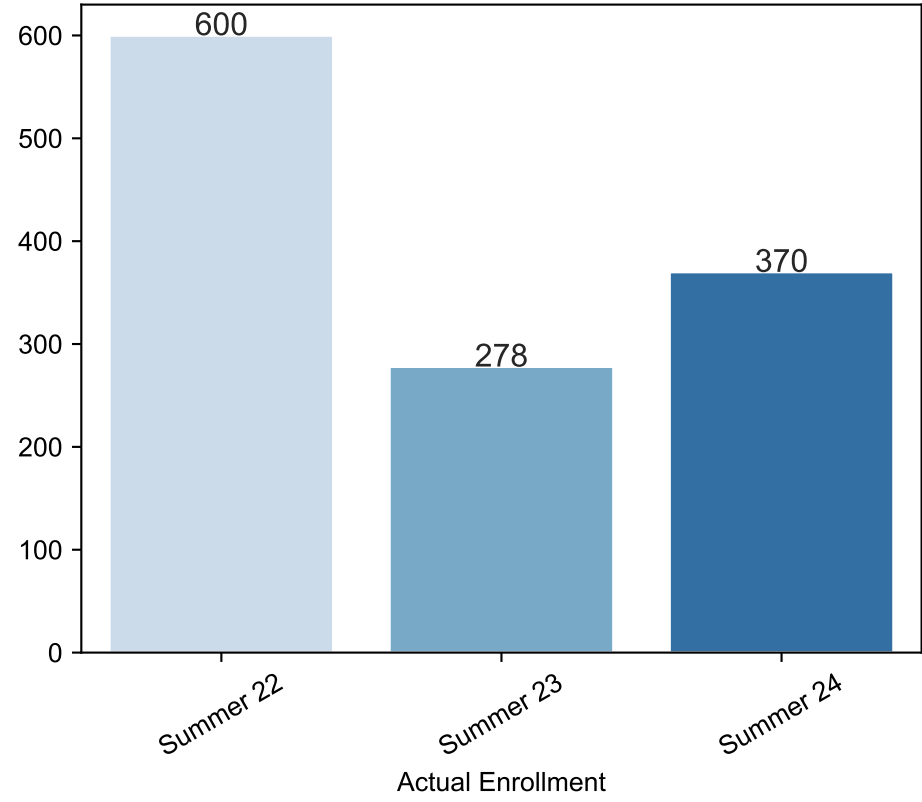

Summer Enrollment Report as of 07/15/2024

Summer Term: 3 Year Credit Enrollments

Summer Term: 3 Year Non Credit Enrollments

Summer Term: 3 Year Credit FTEs

Summer Term: 3 Year Non Credit FTEs

Report Filters

Academic Level is Credit

Academic Years Ago is in list (0, 1, 2)

Date Index for Registration Start Date : All

Enrolled is Yes

Semester is Summer

Measures

Duplicated Headcount

Report Filters Academic Level is Non Credit Academic Years Ago is in list (0, 1, 2) Date Index for Registration Start Date : All Enrolled is Yes Semester is Summer

Measures Duplicated Headcount

3 year enrollment patterns - non credit