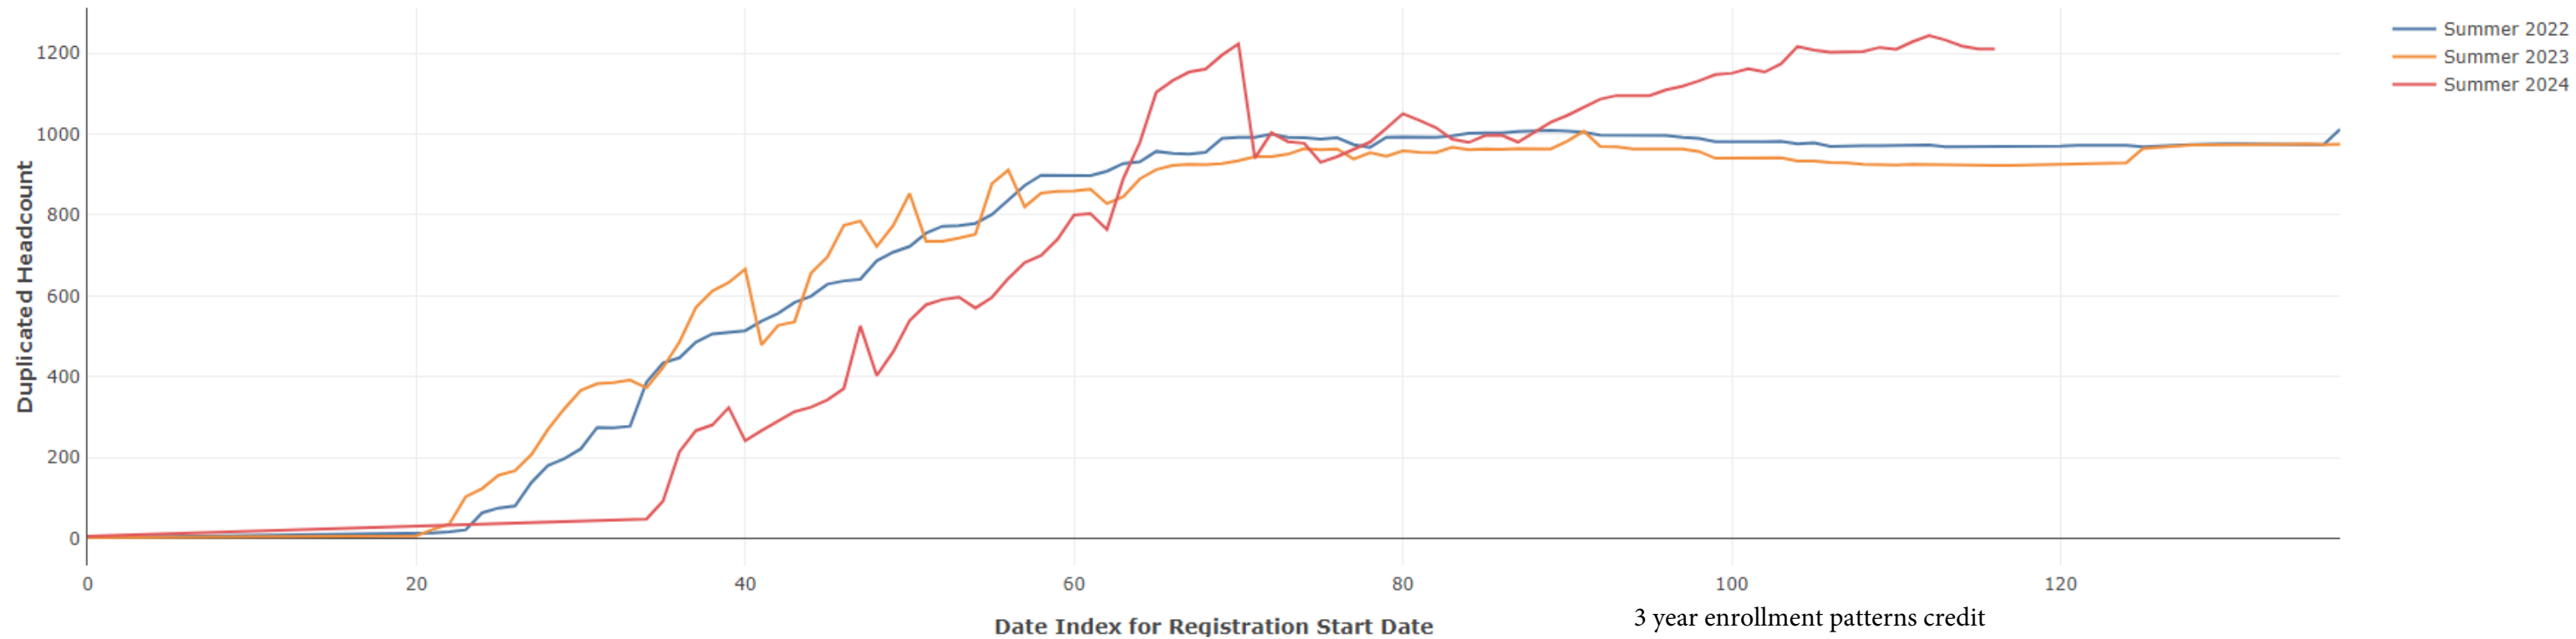

Summer Enrollment Report as of 07/15/2024

Summer Term: 3 Year Credit Enrollments

Summer Term: 3 Year Non Credit Enrollments

Summer Term: 3 Year Credit FTEs

Summer Term: 3 Year Non Credit FTEs

Report Filters

Academic Level is Credit

Academic Years Ago is in list (0, 1, 2)

Date Index for Registration Start Date : All

Enrolled is Yes

Semester is Summer

Measures

Duplicated Headcount

Report Filters Academic Level is Non Credit Academic Years Ago is in list (0, 1, 2) Date Index for Registration Start Date : All Enrolled is Yes Semester is Summer

Measures Duplicated Headcount

3 year enrollment patterns - non credit