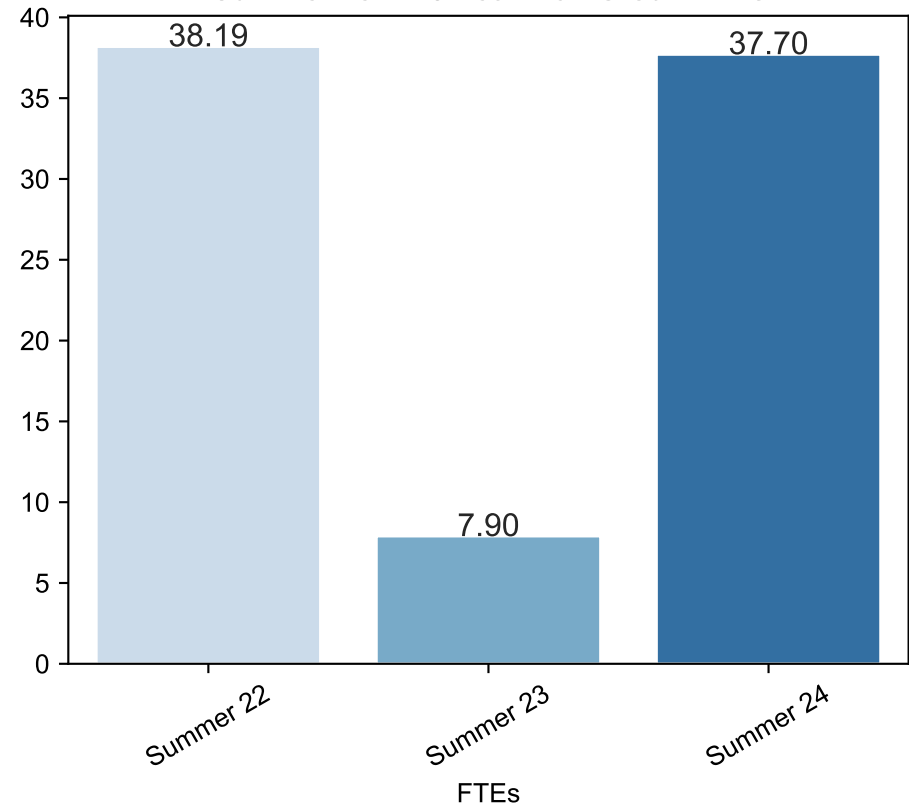

Summer Enrollment Report as of 07/22/2024

Summer Term: 3 Year Credit Enrollments

Summer Term: 3 Year Non Credit Enrollments

Summer Term: 3 Year Credit FTEs

Summer Term: 3 Year Non Credit FTEs

Report Filters Academic Level is Credit Academic Years Ago is in list (0, 1, 2) Date Index for Registration Start Date : All Enrolled is Yes Semester is Summer

Measures Duplicated Headcount

Report Filters Academic Level is Non Credit Academic Years Ago is in list (0, 1, 2) Date Index for Registration Start Date : All Enrolled is Yes Semester is Summer

Measures Duplicated Headcount

3 year enrollment patterns - non credit