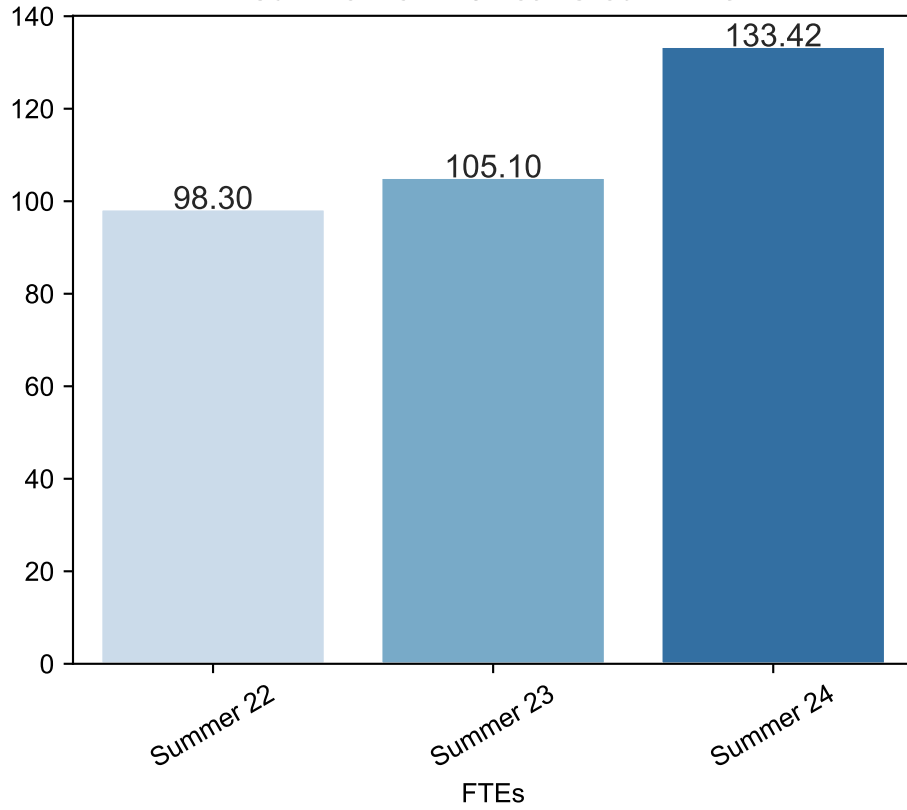

Summer Enrollment Report as of 07/22/2024

Summer Term: 3 Year Credit Enrollments

Summer Term: 3 Year Non Credit Enrollments

Summer Term: 3 Year Credit FTEs

Summer Term: 3 Year Non Credit FTEs

Report Filters Academic Level is Credit Academic Years Ago is in list (0, 1, 2) Date Index for Registration Start Date : All Enrolled is Yes Semester is Summer

Measures Duplicated Headcount

Report Filters Academic Level is Non Credit Academic Years Ago is in list (0, 1, 2) Date Index for Registration Start Date : All Enrolled is Yes Semester is Summer

Measures Duplicated Headcount

3 year enrollment patterns - non credit