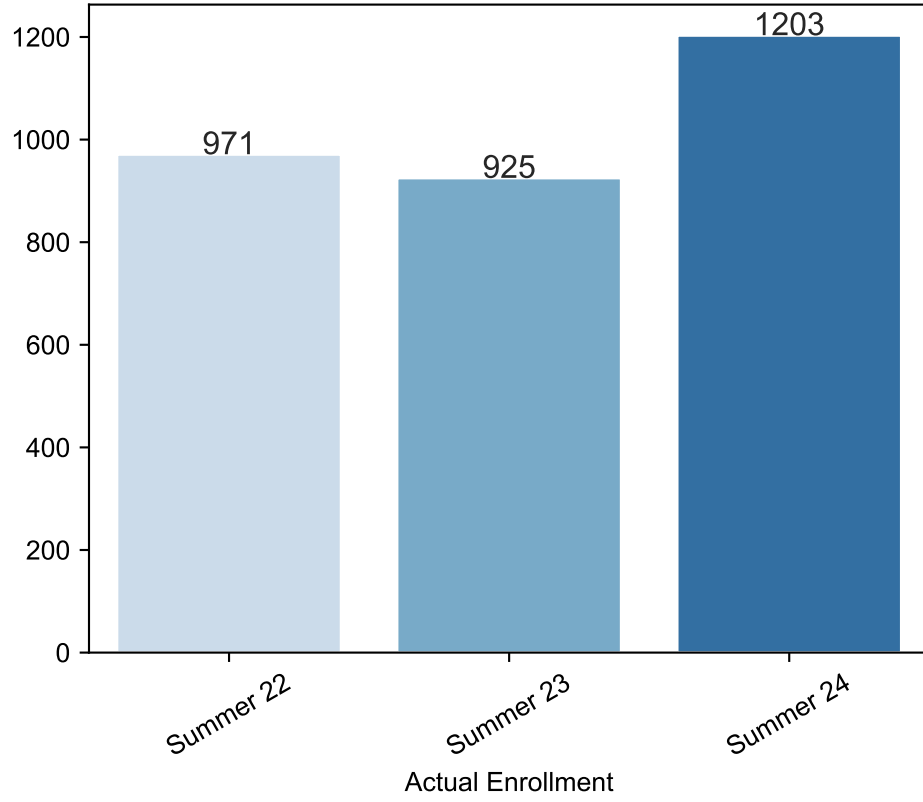

Summer Enrollment Report as of 07/22/2024

Summer Term: 3 Year Credit Enrollments

Summer Term: 3 Year Non Credit Enrollments

Summer Term: 3 Year Credit FTEs

Summer Term: 3 Year Non Credit FTEs

Report Filters Academic Level is Credit Academic Years Ago is in list (0, 1, 2) Date Index for Registration Start Date : All Enrolled is Yes Semester is Summer

Measures Duplicated Headcount

Report Filters Academic Level is Non Credit Academic Years Ago is in list (0, 1, 2) Date Index for Registration Start Date : All Enrolled is Yes Semester is Summer

Measures Duplicated Headcount

3 year enrollment patterns - non credit