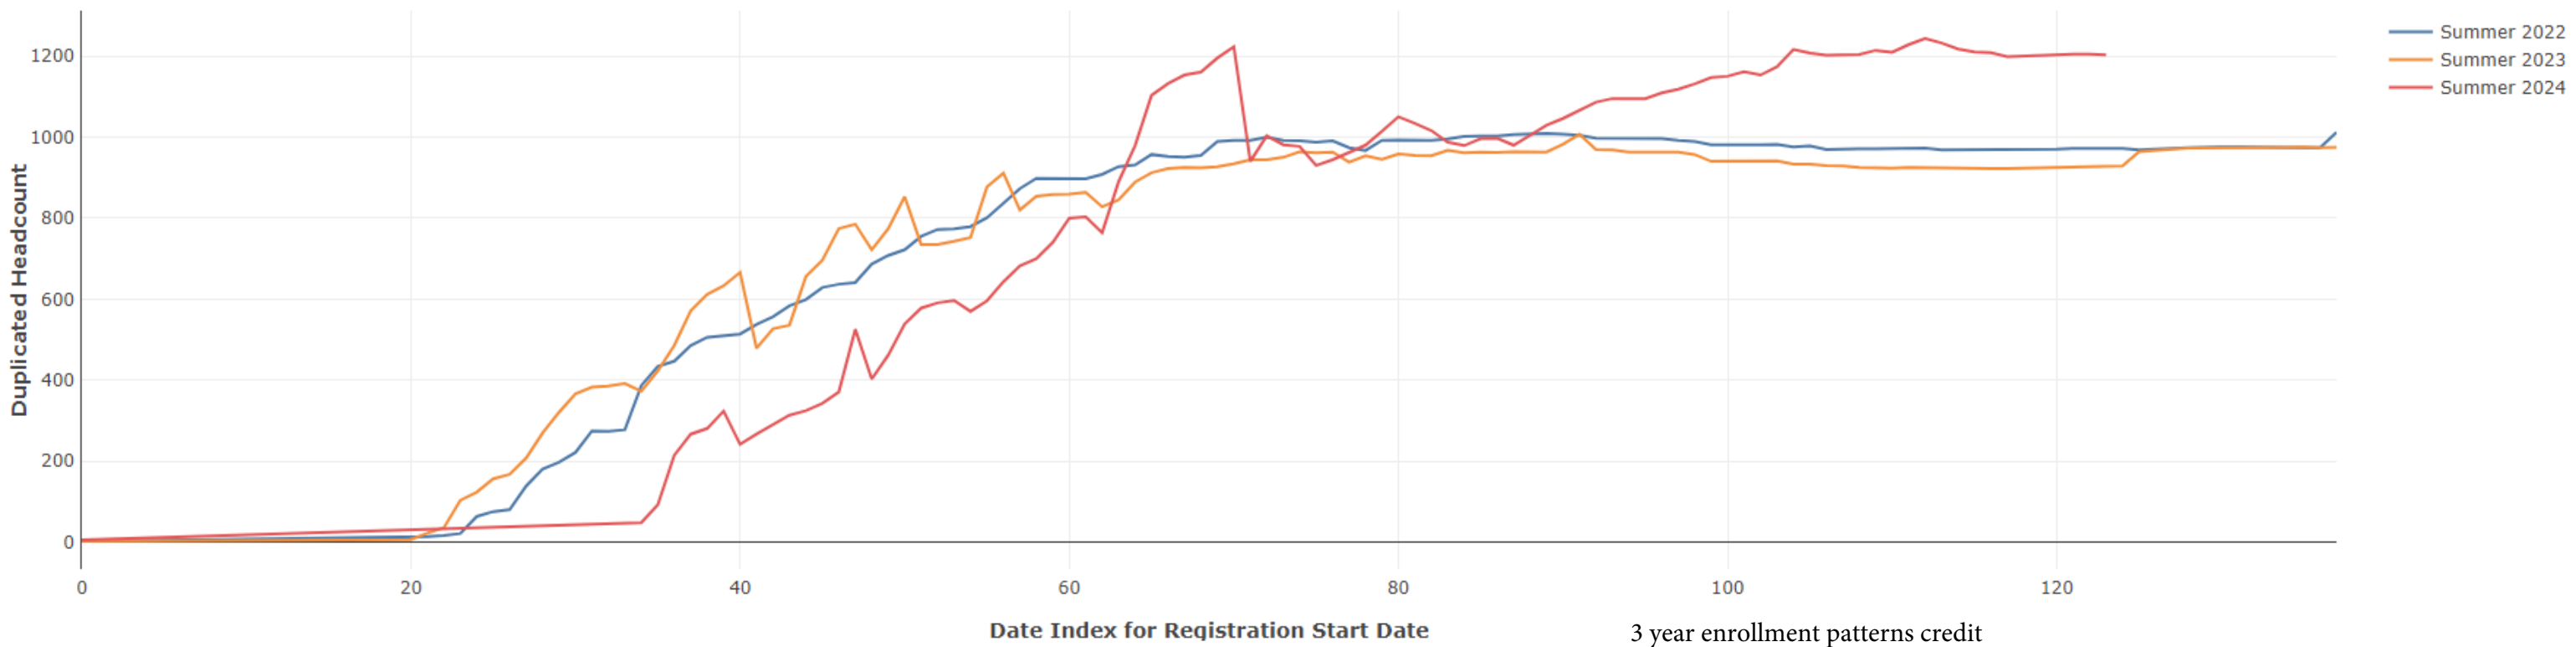

Summer Enrollment Report as of 07/22/2024

Summer Term: 3 Year Credit Enrollments

Summer Term: 3 Year Non Credit Enrollments

Summer Term: 3 Year Credit FTEs

Summer Term: 3 Year Non Credit FTEs

Report Filters Academic Level is Credit Academic Years Ago is in list (0, 1, 2) Date Index for Registration Start Date : All Enrolled is Yes Semester is Summer

Measures Duplicated Headcount

Report Filters Academic Level is Non Credit Academic Years Ago is in list (0, 1, 2) Date Index for Registration Start Date : All Enrolled is Yes Semester is Summer

Measures Duplicated Headcount

3 year enrollment patterns - non credit