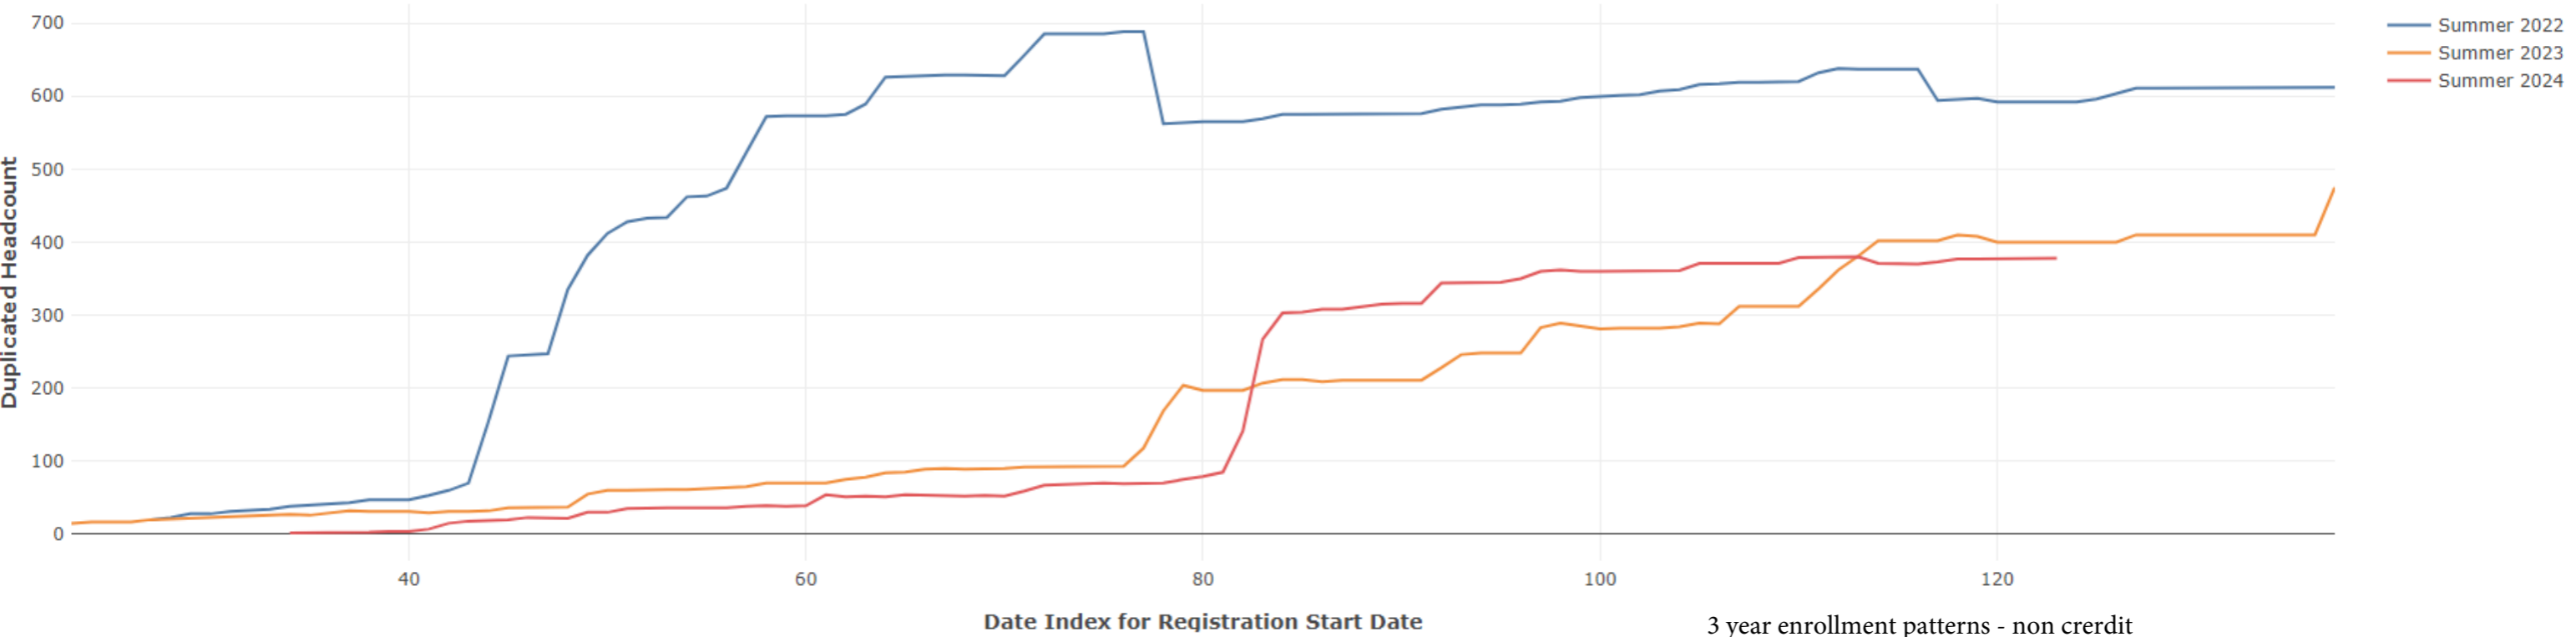

Summer Enrollment Report as of 07/22/2024

Summer Term: 3 Year Credit Enrollments

Summer Term: 3 Year Non Credit Enrollments

Summer Term: 3 Year Credit FTEs

Summer Term: 3 Year Non Credit FTEs

Report Filters Academic Level is Credit Academic Years Ago is in list (0, 1, 2) Date Index for Registration Start Date : All Enrolled is Yes Semester is Summer

Measures Duplicated Headcount

Report Filters Academic Level is Non Credit Academic Years Ago is in list (0, 1, 2) Date Index for Registration Start Date : All Enrolled is Yes Semester is Summer

Measures Duplicated Headcount

3 year enrollment patterns - non credit