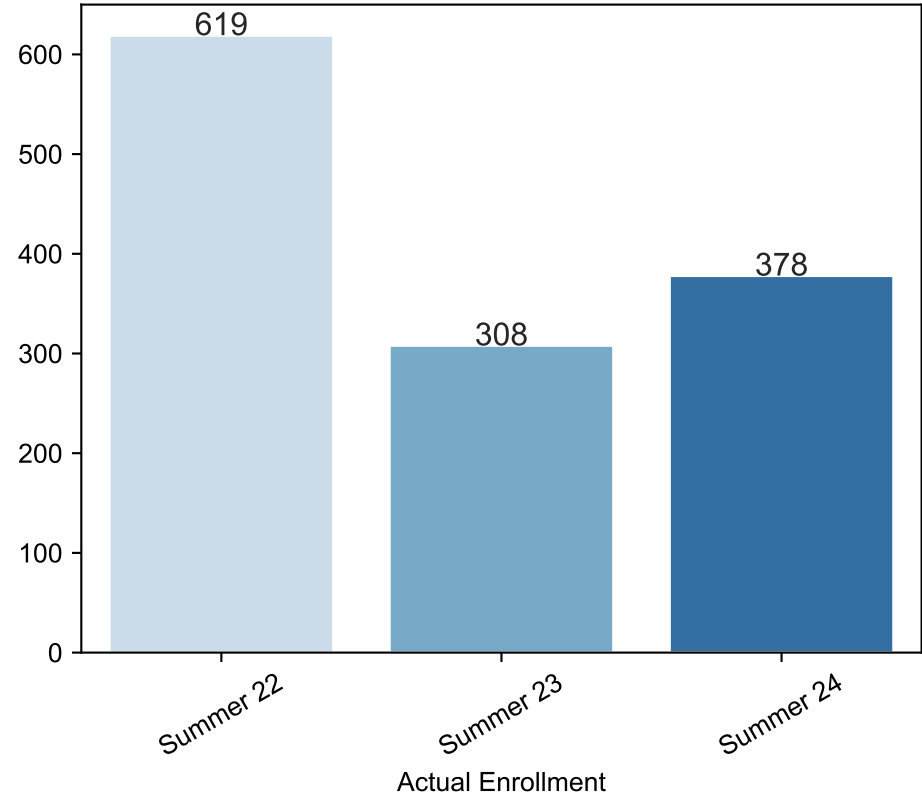

Summer Enrollment Report as of 07/22/2024

Summer Term: 3 Year Credit Enrollments

Summer Term: 3 Year Non Credit Enrollments

Summer Term: 3 Year Credit FTEs

Summer Term: 3 Year Non Credit FTEs

Report Filters Academic Level is Credit Academic Years Ago is in list (0, 1, 2) Date Index for Registration Start Date : All Enrolled is Yes Semester is Summer

Measures Duplicated Headcount

Report Filters Academic Level is Non Credit Academic Years Ago is in list (0, 1, 2) Date Index for Registration Start Date : All Enrolled is Yes Semester is Summer

Measures Duplicated Headcount

3 year enrollment patterns - non credit