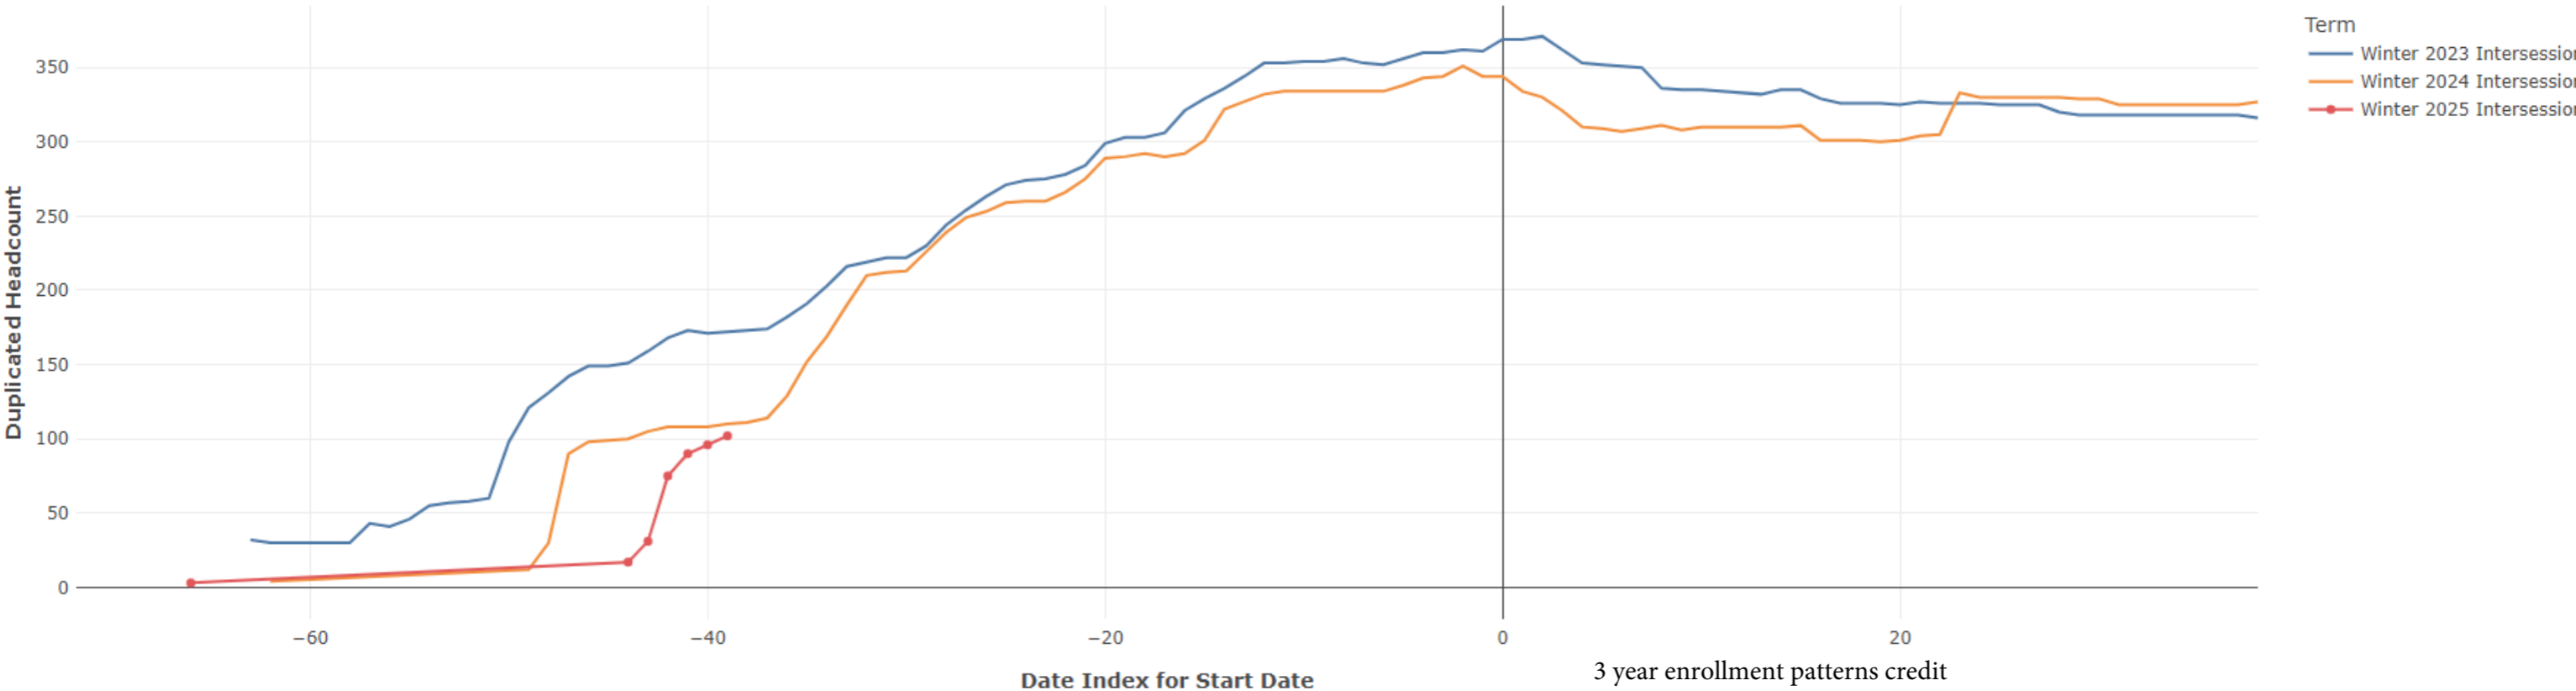

Report Filters Academic Level is Credit Academic Years Ago is in list (0, 1, 2) Date Index for Registration Start Date : All Enrolled is Yes Semester is Winter

Measures Duplicated Headcount

Dimensions Date Index for Start Date