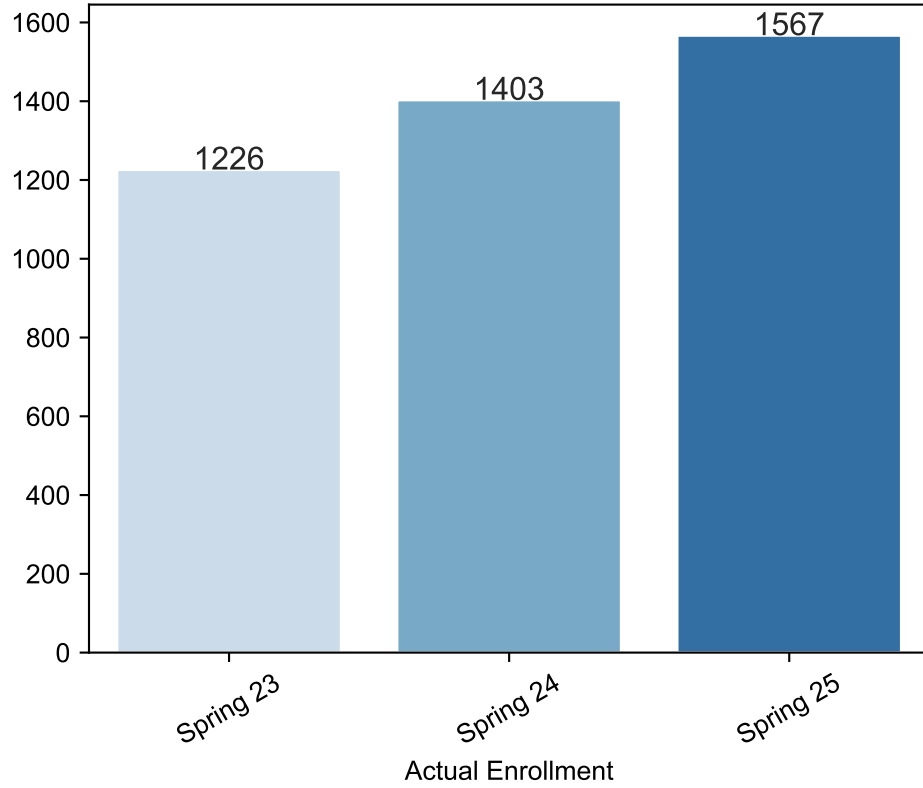

Spring Enrollment Report as of 12/02/2024

Spring Term: 3 Year Credit Enrollments

Spring Term: 3 Year Non Credit Enrollments

Spring Term: 3 Year Credit FTEs

Spring Term: 3 Year Non Credit FTEs

Report Filters Academic Level is Credit Academic Years Ago is in list (0, 1, 2) Date Index for Registration Start Date : All Enrolled is Yes Semester is Spring

Measures Duplicated Headcount

Dimensions Date Index for Start Date

3 year enrollment patterns credit

Report Filters Academic Level is Non Credit Academic Years Ago is in list (0, 1, 2) Date Index for Registration Start Date : All Enrolled is Yes Semester is Spring

Measures Duplicated Headcount

Dimensions Date Index for Start Date