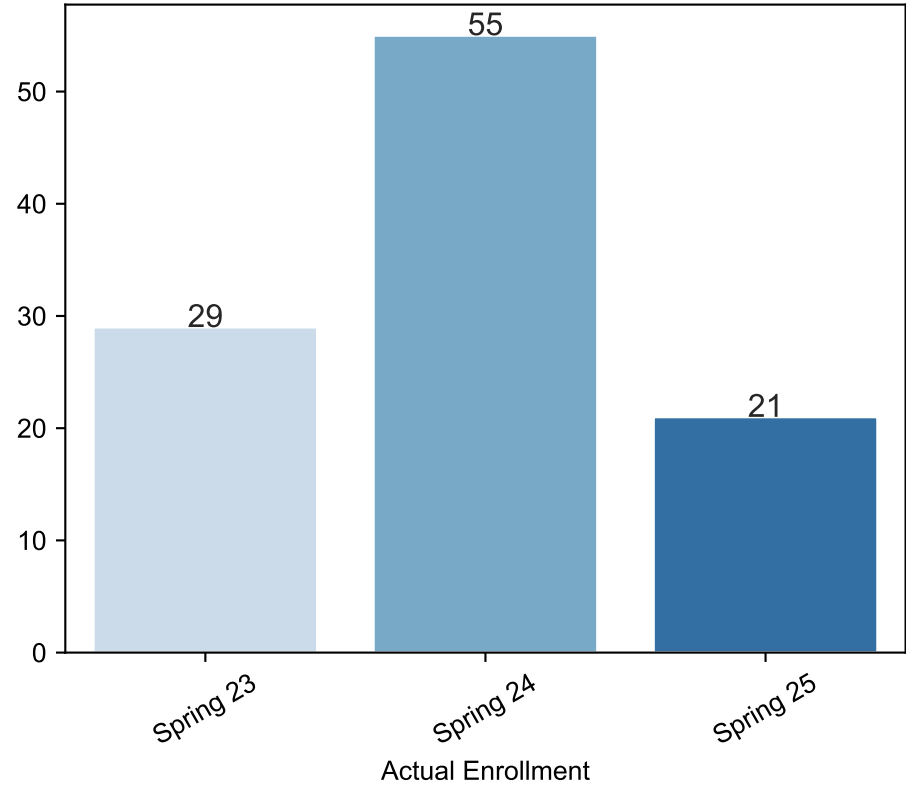

Spring Enrollment Report as of 12/02/2024

Spring Term: 3 Year Credit Enrollments

Spring Term: 3 Year Non Credit Enrollments

Spring Term: 3 Year Credit FTEs

Spring Term: 3 Year Non Credit FTEs

Report Filters Academic Level is Credit Academic Years Ago is in list (0, 1, 2) Date Index for Registration Start Date : All Enrolled is Yes Semester is Spring

Measures Duplicated Headcount

Dimensions Date Index for Start Date

3 year enrollment patterns credit

Report Filters Academic Level is Non Credit Academic Years Ago is in list (0, 1, 2) Date Index for Registration Start Date : All Enrolled is Yes Semester is Spring

Measures Duplicated Headcount

Dimensions Date Index for Start Date