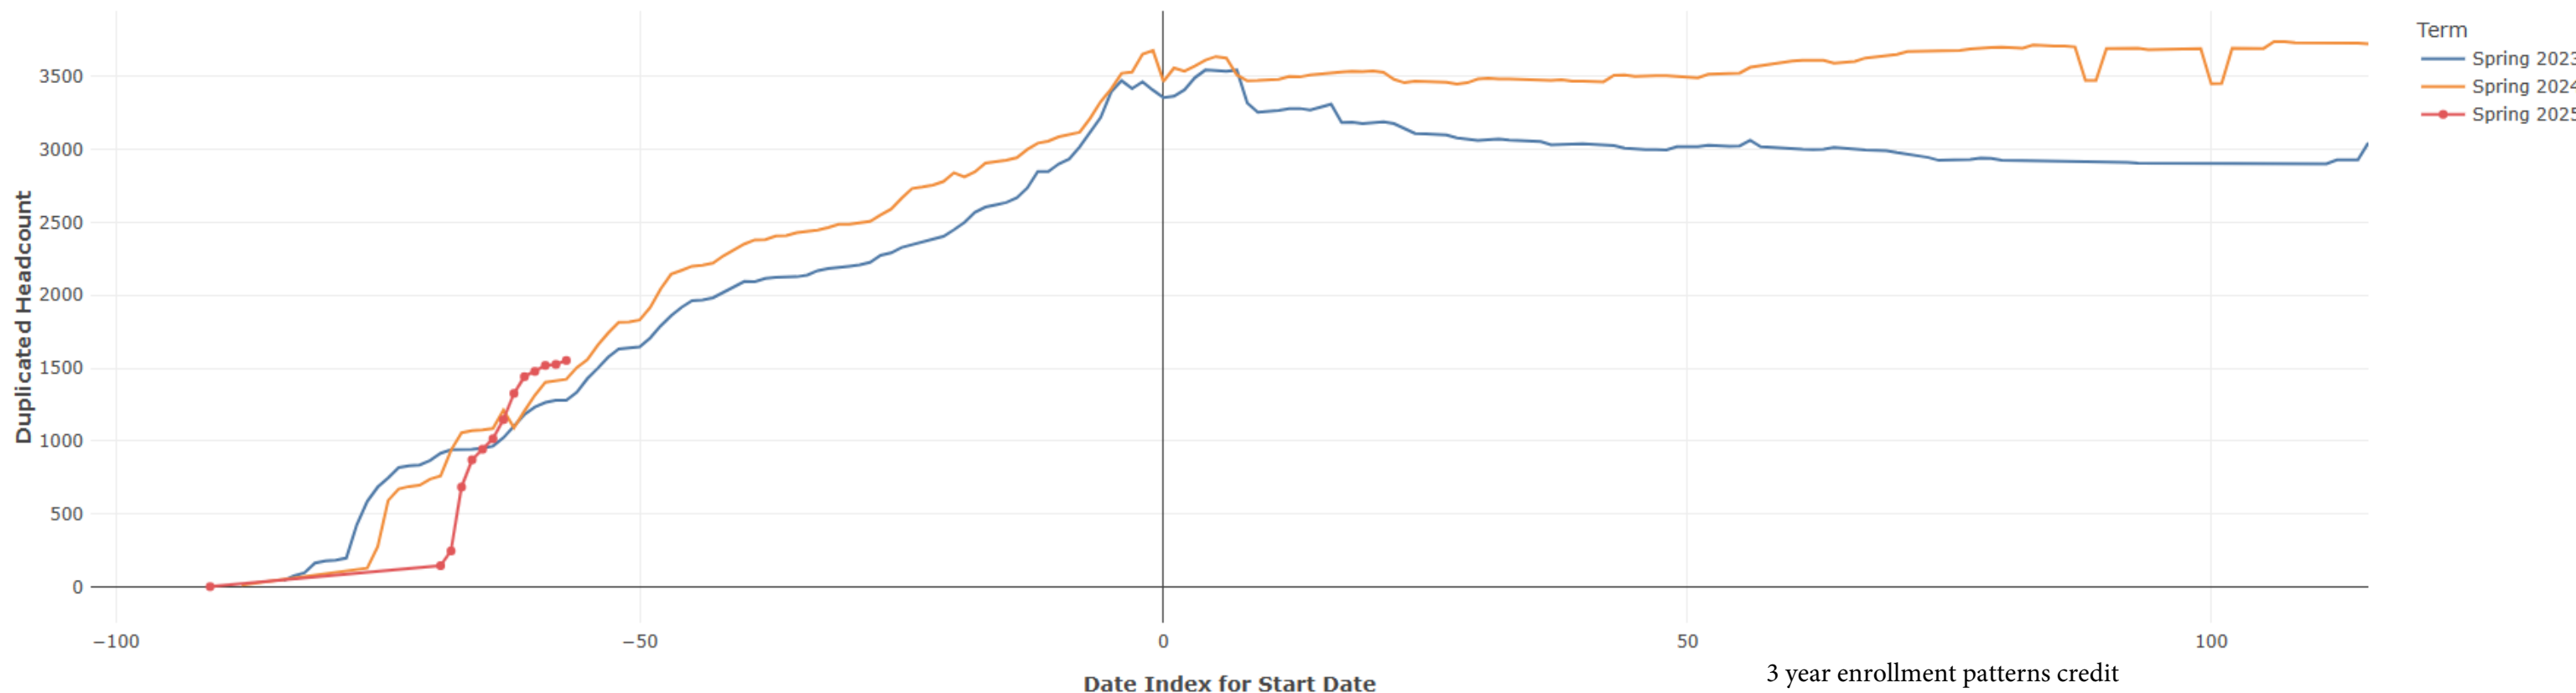

Spring Enrollment Report as of 12/02/2024

Spring Term: 3 Year Credit Enrollments

Spring Term: 3 Year Non Credit Enrollments

Spring Term: 3 Year Credit FTEs

Spring Term: 3 Year Non Credit FTEs

Report Filters Academic Level is Credit Academic Years Ago is in list (0, 1, 2) Date Index for Registration Start Date : All Enrolled is Yes Semester is Spring

Measures Duplicated Headcount

Dimensions Date Index for Start Date

3 year enrollment patterns credit

Report Filters Academic Level is Non Credit Academic Years Ago is in list (0, 1, 2) Date Index for Registration Start Date : All Enrolled is Yes Semester is Spring

Measures Duplicated Headcount

Dimensions Date Index for Start Date