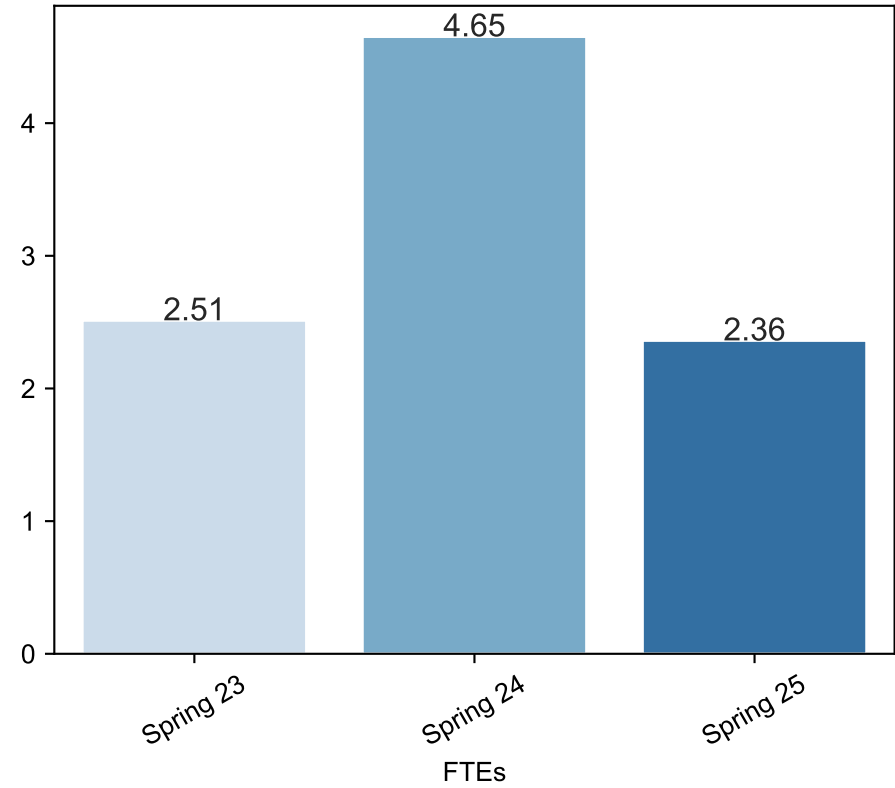

Spring Enrollment Report as of 12/02/2024

Spring Term: 3 Year Credit Enrollments

Spring Term: 3 Year Non Credit Enrollments

Spring Term: 3 Year Credit FTEs

Spring Term: 3 Year Non Credit FTEs

Report Filters Academic Level is Credit Academic Years Ago is in list (0, 1, 2) Date Index for Registration Start Date : All Enrolled is Yes Semester is Spring

Measures Duplicated Headcount

Dimensions Date Index for Start Date

3 year enrollment patterns credit

Report Filters Academic Level is Non Credit Academic Years Ago is in list (0, 1, 2) Date Index for Registration Start Date : All Enrolled is Yes Semester is Spring

Measures Duplicated Headcount

Dimensions Date Index for Start Date