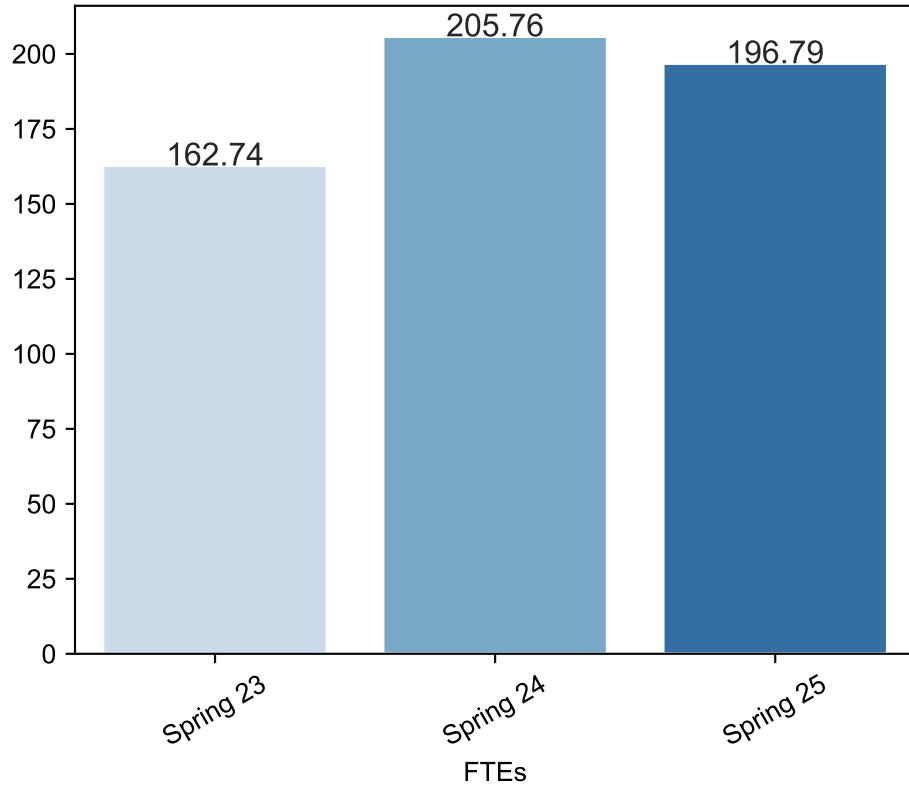

Spring Enrollment Report as of 12/02/2024

Spring Term: 3 Year Credit Enrollments

Spring Term: 3 Year Non Credit Enrollments

Spring Term: 3 Year Credit FTEs

Spring Term: 3 Year Non Credit FTEs

Report Filters Academic Level is Credit Academic Years Ago is in list (0, 1, 2) Date Index for Registration Start Date : All Enrolled is Yes Semester is Spring

Measures Duplicated Headcount

Dimensions Date Index for Start Date

3 year enrollment patterns credit

Report Filters Academic Level is Non Credit Academic Years Ago is in list (0, 1, 2) Date Index for Registration Start Date : All Enrolled is Yes Semester is Spring

Measures Duplicated Headcount

Dimensions Date Index for Start Date