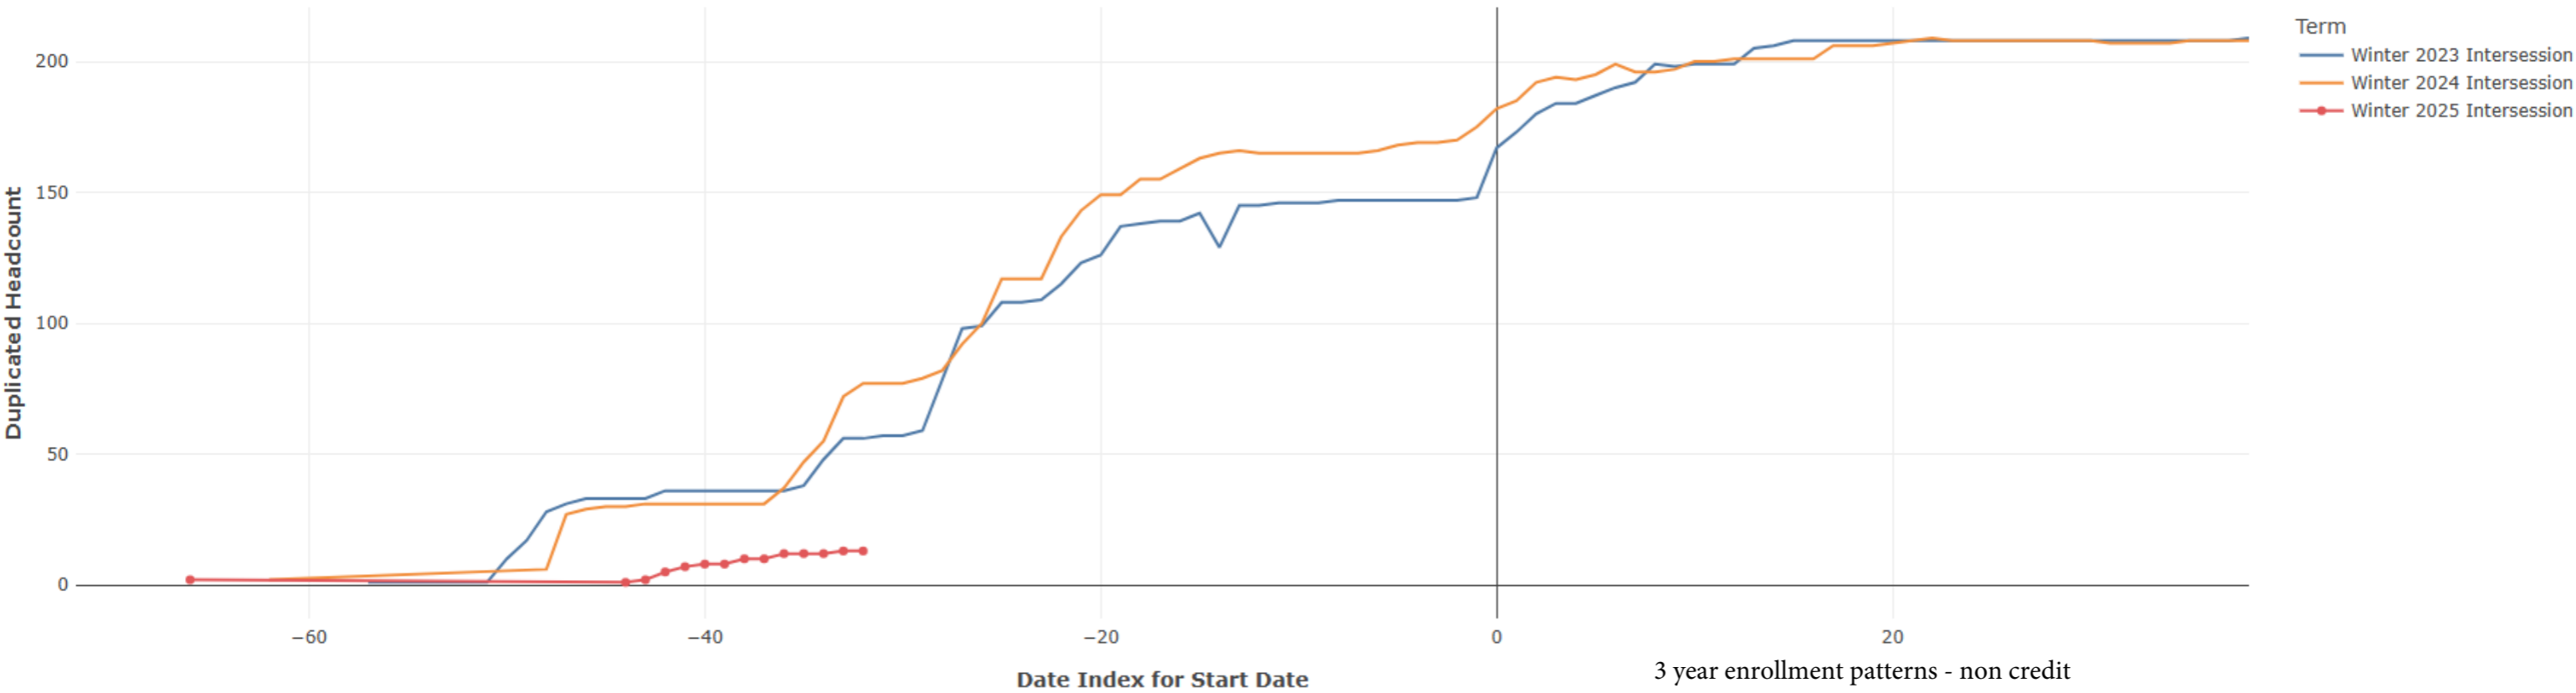

Report Filters Academic Level is Non Credit Academic Years Ago is in list (0, 1, 2) Date Index for Registration Start Date : All Enrolled is Yes Semester is Winter

Measures Duplicated Headcount

Dimensions Date Index for Start Date

3 year enrollment patterns - non credit