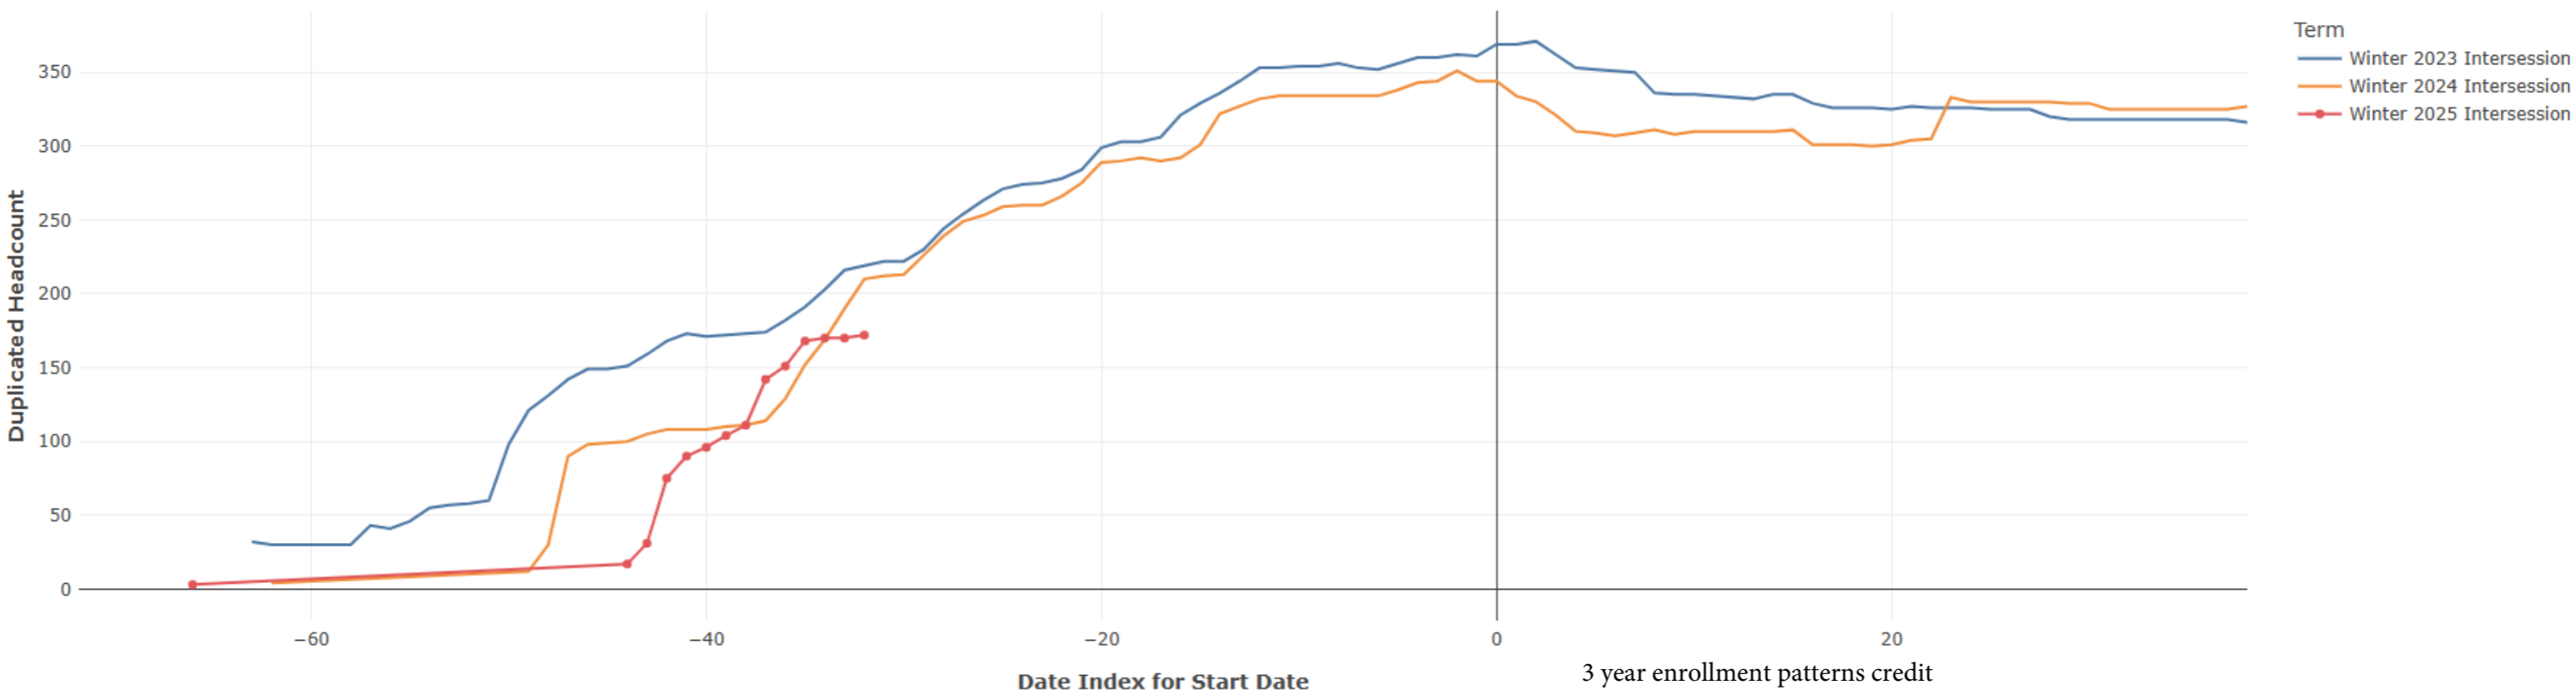

Report Filters Academic Level is Credit Academic Years Ago is in list (0, 1, 2) Date Index for Registration Start Date : All Enrolled is Yes Semester is Winter

Measures Duplicated Headcount

Dimensions Date Index for Start Date