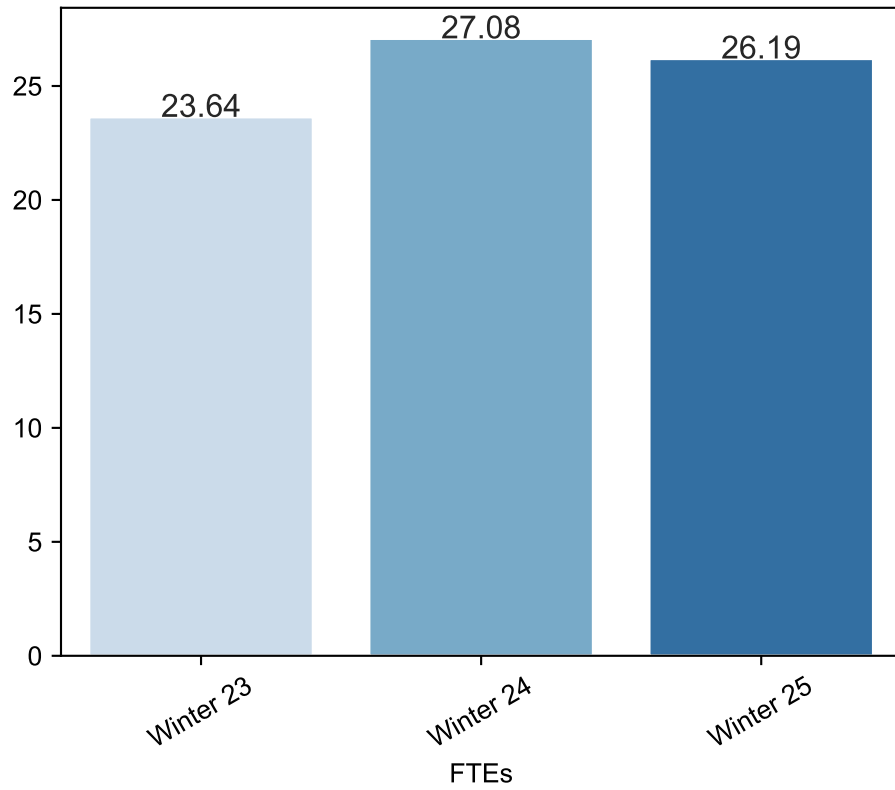

Winter Enrollment Report as of 12/09/2024

Winter Term: 3 Year Credit Enrollments

Winter Term: 3 Year Non Credit Enrollments

Winter Term: 3 Year Credit FTEs

Winter Term: 3 Year Non Credit FTEs

Report Filters Academic Level is Credit Academic Years Ago is in list (0, 1, 2) Date Index for Registration Start Date : All Enrolled is Yes Semester is Winter

Measures Duplicated Headcount

Dimensions Date Index for Start Date

Report Filters Academic Level is Non Credit Academic Years Ago is in list (0, 1, 2) Date Index for Registration Start Date : All Enrolled is Yes Semester is Winter

Measures Duplicated Headcount

Dimensions Date Index for Start Date