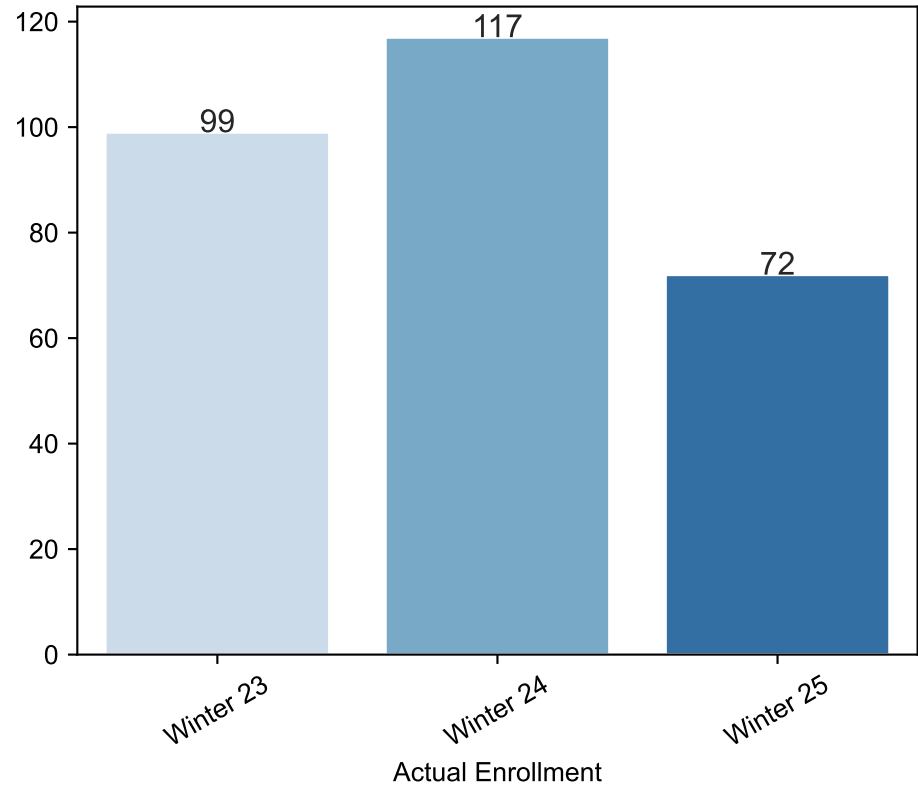

Winter Enrollment Report as of 12/09/2024

Winter Term: 3 Year Credit Enrollments

Winter Term: 3 Year Non Credit Enrollments

Winter Term: 3 Year Credit FTEs

Winter Term: 3 Year Non Credit FTEs

Report Filters Academic Level is Credit Academic Years Ago is in list (0, 1, 2) Date Index for Registration Start Date : All Enrolled is Yes Semester is Winter

Measures Duplicated Headcount

Dimensions Date Index for Start Date

Report Filters Academic Level is Non Credit Academic Years Ago is in list (0, 1, 2) Date Index for Registration Start Date : All Enrolled is Yes Semester is Winter

Measures Duplicated Headcount

Dimensions Date Index for Start Date