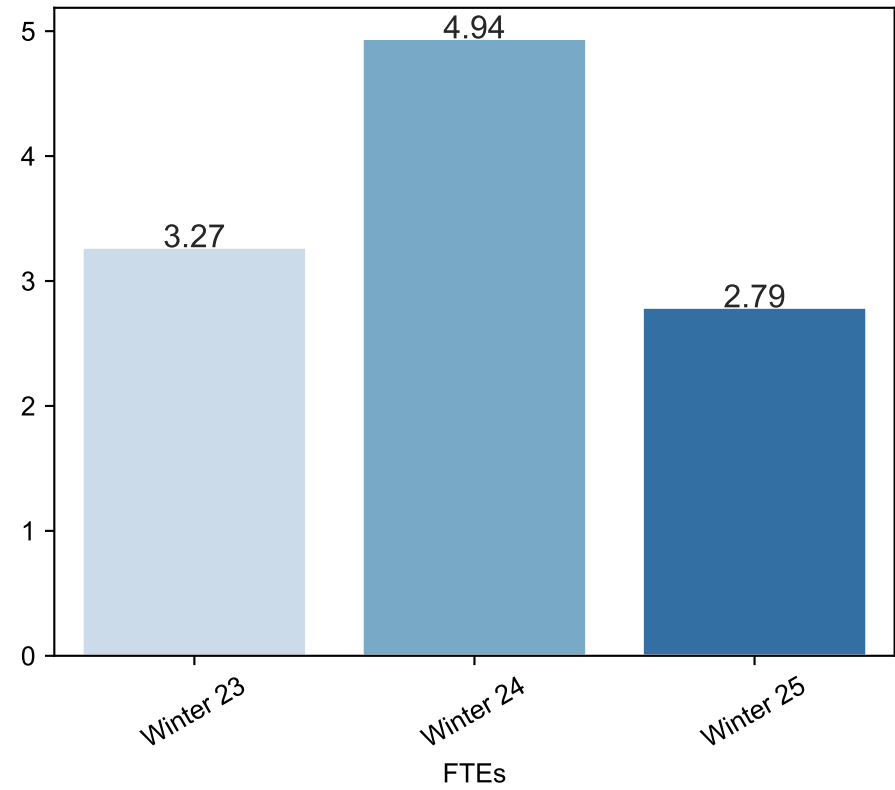

Winter Enrollment Report as of 12/09/2024

Winter Term: 3 Year Credit Enrollments

Winter Term: 3 Year Non Credit Enrollments

Winter Term: 3 Year Credit FTEs

Winter Term: 3 Year Non Credit FTEs

Report Filters Academic Level is Credit Academic Years Ago is in list (0, 1, 2) Date Index for Registration Start Date : All Enrolled is Yes Semester is Winter

Measures Duplicated Headcount

Dimensions Date Index for Start Date

Report Filters Academic Level is Non Credit Academic Years Ago is in list (0, 1, 2) Date Index for Registration Start Date : All Enrolled is Yes Semester is Winter

Measures Duplicated Headcount

Dimensions Date Index for Start Date