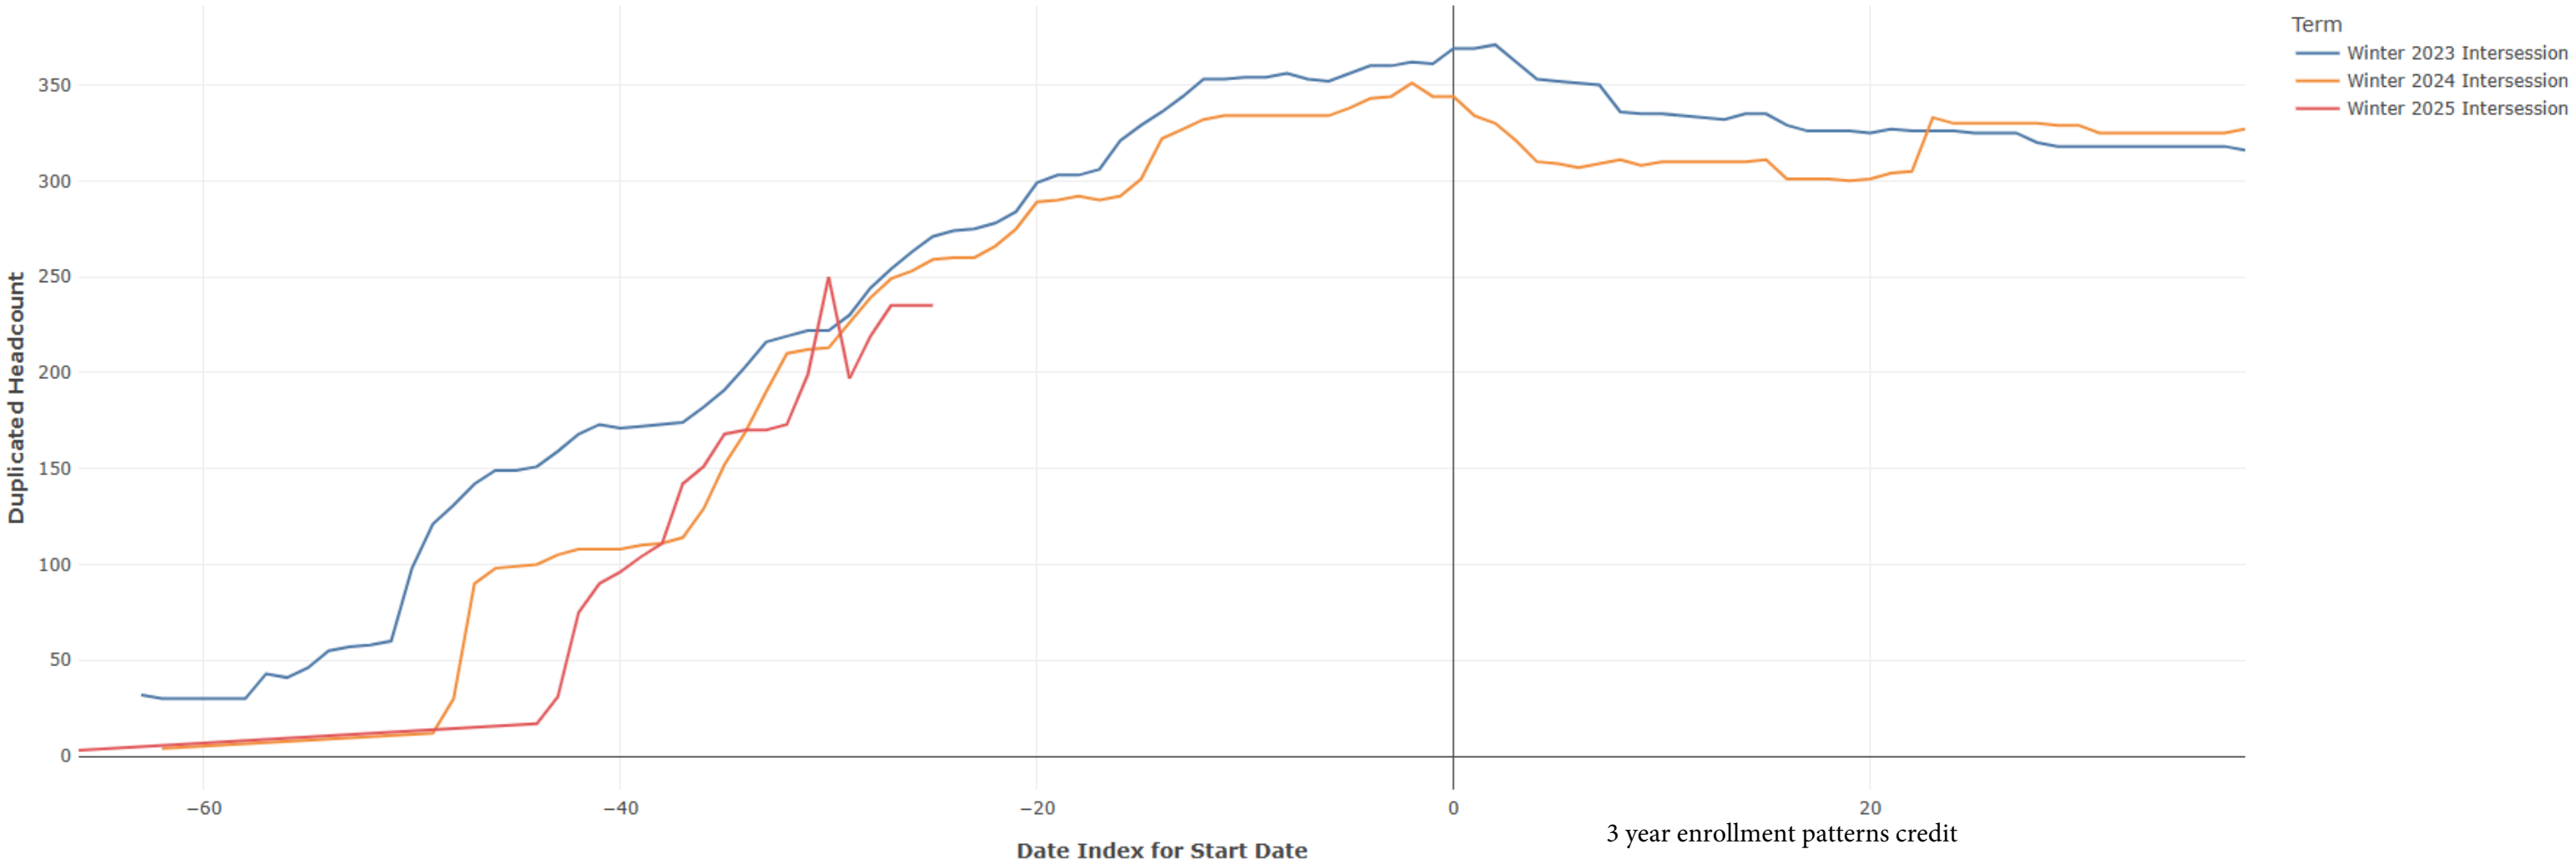

Winter Enrollment Report as of 12/09/2024

Winter Term: 3 Year Credit Enrollments

Winter Term: 3 Year Non Credit Enrollments

Winter Term: 3 Year Credit FTEs

Winter Term: 3 Year Non Credit FTEs

Report Filters Academic Level is Credit Academic Years Ago is in list (0, 1, 2) Date Index for Registration Start Date : All Enrolled is Yes Semester is Winter

Measures Duplicated Headcount

Dimensions Date Index for Start Date

Report Filters Academic Level is Non Credit Academic Years Ago is in list (0, 1, 2) Date Index for Registration Start Date : All Enrolled is Yes Semester is Winter

Measures Duplicated Headcount

Dimensions Date Index for Start Date