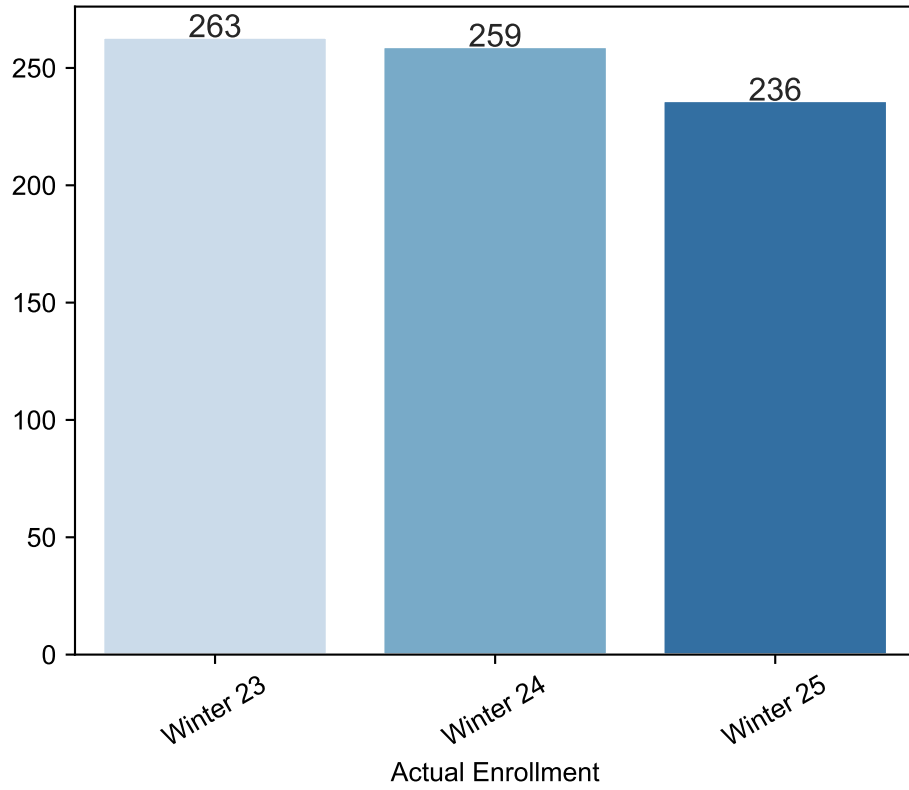

Winter Enrollment Report as of 12/09/2024

Winter Term: 3 Year Credit Enrollments

Winter Term: 3 Year Non Credit Enrollments

Winter Term: 3 Year Credit FTEs

Winter Term: 3 Year Non Credit FTEs

Report Filters Academic Level is Credit Academic Years Ago is in list (0, 1, 2) Date Index for Registration Start Date : All Enrolled is Yes Semester is Winter

Measures Duplicated Headcount

Dimensions Date Index for Start Date

Report Filters Academic Level is Non Credit Academic Years Ago is in list (0, 1, 2) Date Index for Registration Start Date : All Enrolled is Yes Semester is Winter

Measures Duplicated Headcount

Dimensions Date Index for Start Date