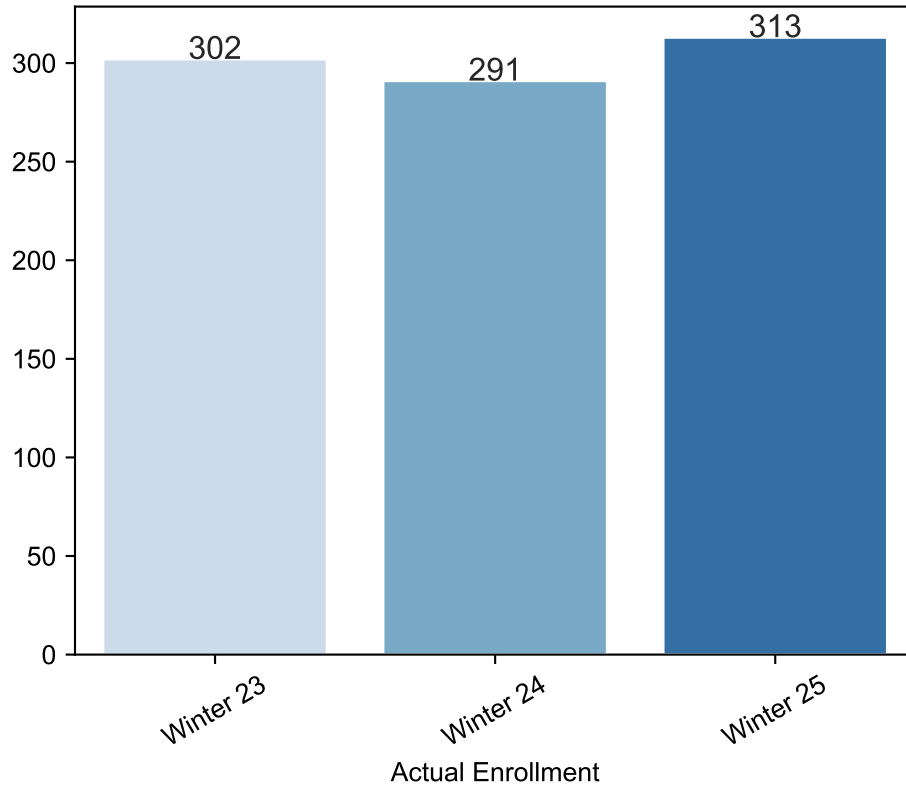

Winter Enrollment Report as of 12/16/2024

Winter Term: 3 Year Credit Enrollments

Winter Term: 3 Year Non Credit Enrollments

Winter Term: 3 Year Credit FTEs

Winter Term: 3 Year Non Credit FTEs

Report Filters Academic Level is Credit Academic Years Ago is in list (0, 1, 2) Date Index for Registration Start Date : All Enrolled is Yes Semester is Winter

Measures Duplicated Headcount

Dimensions Date Index for Start Date

Report Filters Academic Level is Non Credit Academic Years Ago is in list (0, 1, 2) Date Index for Registration Start Date : All Enrolled is Yes Semester is Winter

Measures Duplicated Headcount

Dimensions Date Index for Start Date