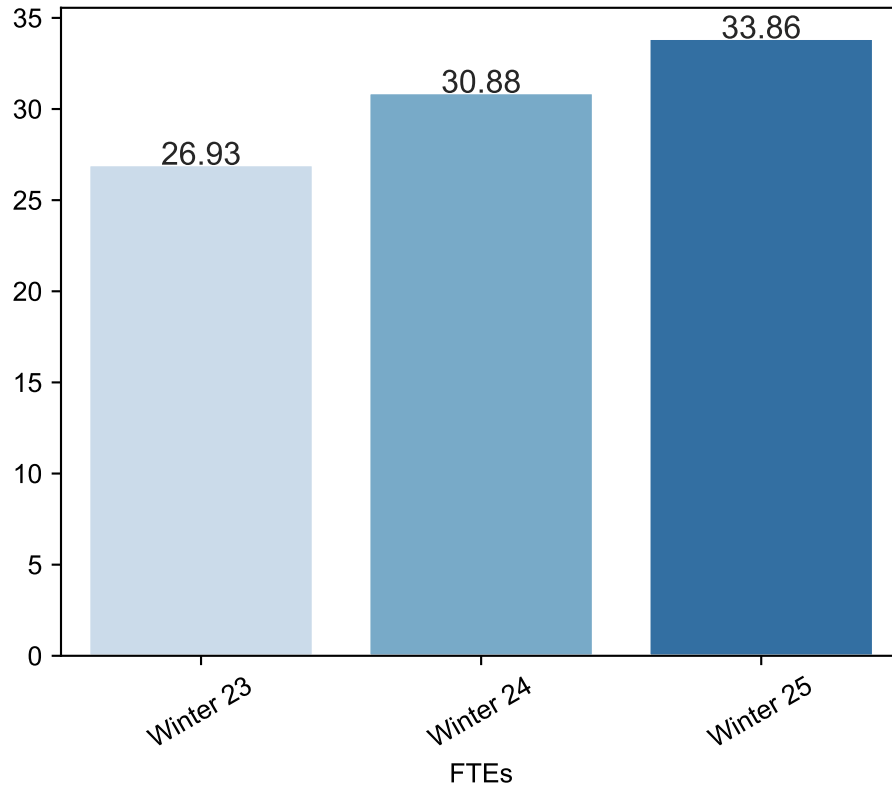

Winter Enrollment Report as of 12/16/2024

Winter Term: 3 Year Credit Enrollments

Winter Term: 3 Year Non Credit Enrollments

Winter Term: 3 Year Credit FTEs

Winter Term: 3 Year Non Credit FTEs

Report Filters Academic Level is Credit Academic Years Ago is in list (0, 1, 2) Date Index for Registration Start Date : All Enrolled is Yes Semester is Winter

Measures Duplicated Headcount

Dimensions Date Index for Start Date

Report Filters Academic Level is Non Credit Academic Years Ago is in list (0, 1, 2) Date Index for Registration Start Date : All Enrolled is Yes Semester is Winter

Measures Duplicated Headcount

Dimensions Date Index for Start Date