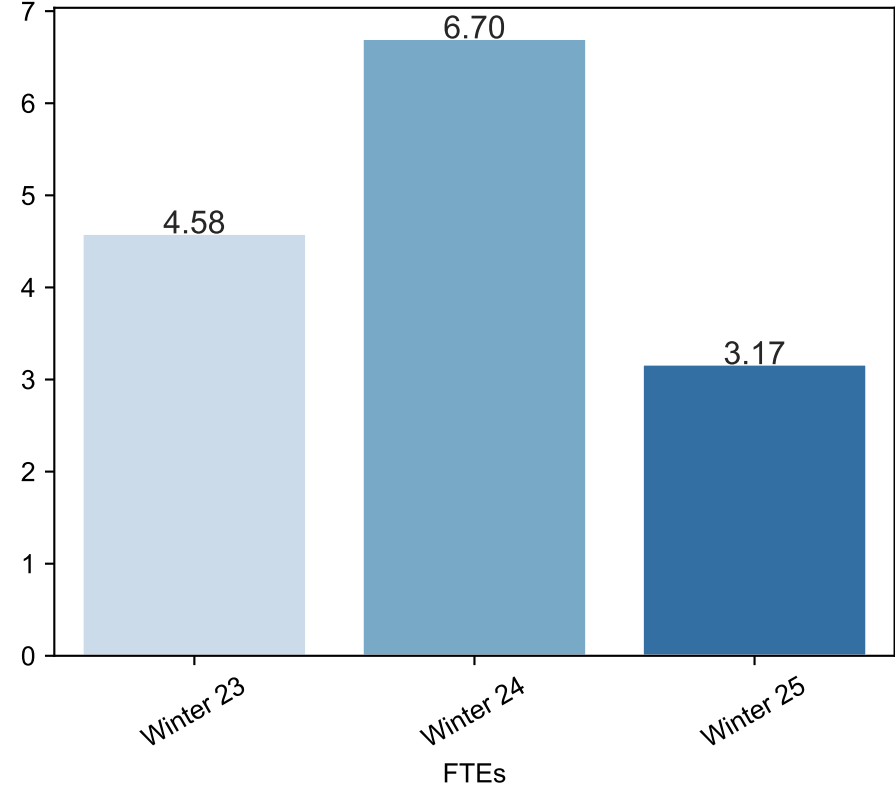

Winter Enrollment Report as of 12/16/2024

Winter Term: 3 Year Credit Enrollments

Winter Term: 3 Year Non Credit Enrollments

Winter Term: 3 Year Credit FTEs

Winter Term: 3 Year Non Credit FTEs

Report Filters Academic Level is Credit Academic Years Ago is in list (0, 1, 2) Date Index for Registration Start Date : All Enrolled is Yes Semester is Winter

Measures Duplicated Headcount

Dimensions Date Index for Start Date

Report Filters Academic Level is Non Credit Academic Years Ago is in list (0, 1, 2) Date Index for Registration Start Date : All Enrolled is Yes Semester is Winter

Measures Duplicated Headcount

Dimensions Date Index for Start Date