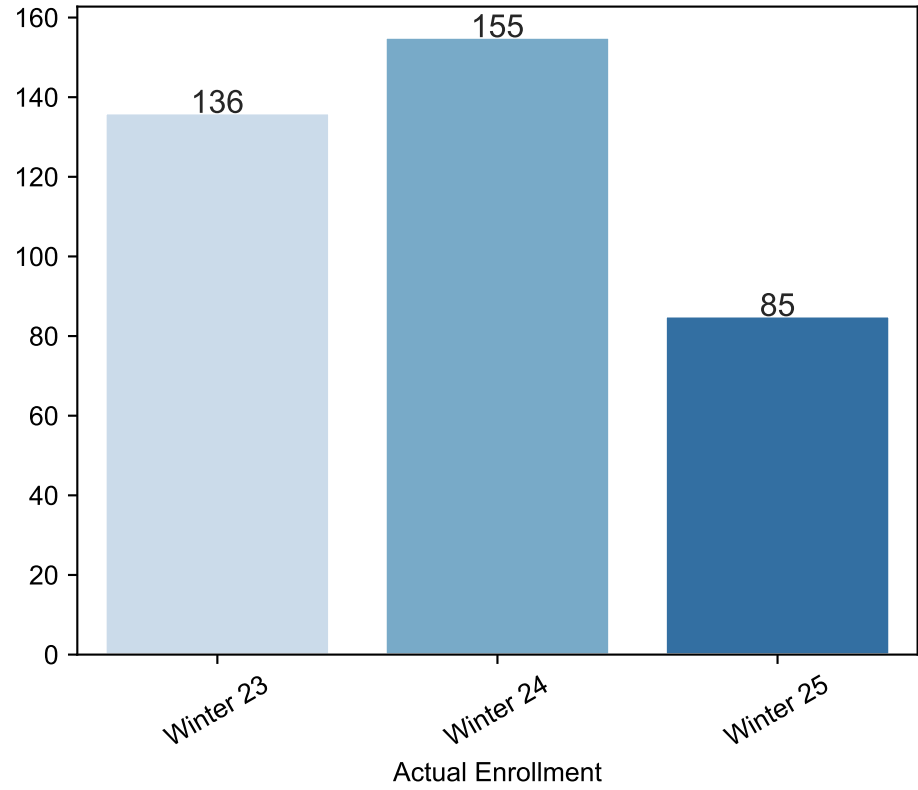

Winter Enrollment Report as of 12/16/2024

Winter Term: 3 Year Credit Enrollments

Winter Term: 3 Year Non Credit Enrollments

Winter Term: 3 Year Credit FTEs

Winter Term: 3 Year Non Credit FTEs

Report Filters Academic Level is Credit Academic Years Ago is in list (0, 1, 2) Date Index for Registration Start Date : All Enrolled is Yes Semester is Winter

Measures Duplicated Headcount

Dimensions Date Index for Start Date

Report Filters Academic Level is Non Credit Academic Years Ago is in list (0, 1, 2) Date Index for Registration Start Date : All Enrolled is Yes Semester is Winter

Measures Duplicated Headcount

Dimensions Date Index for Start Date