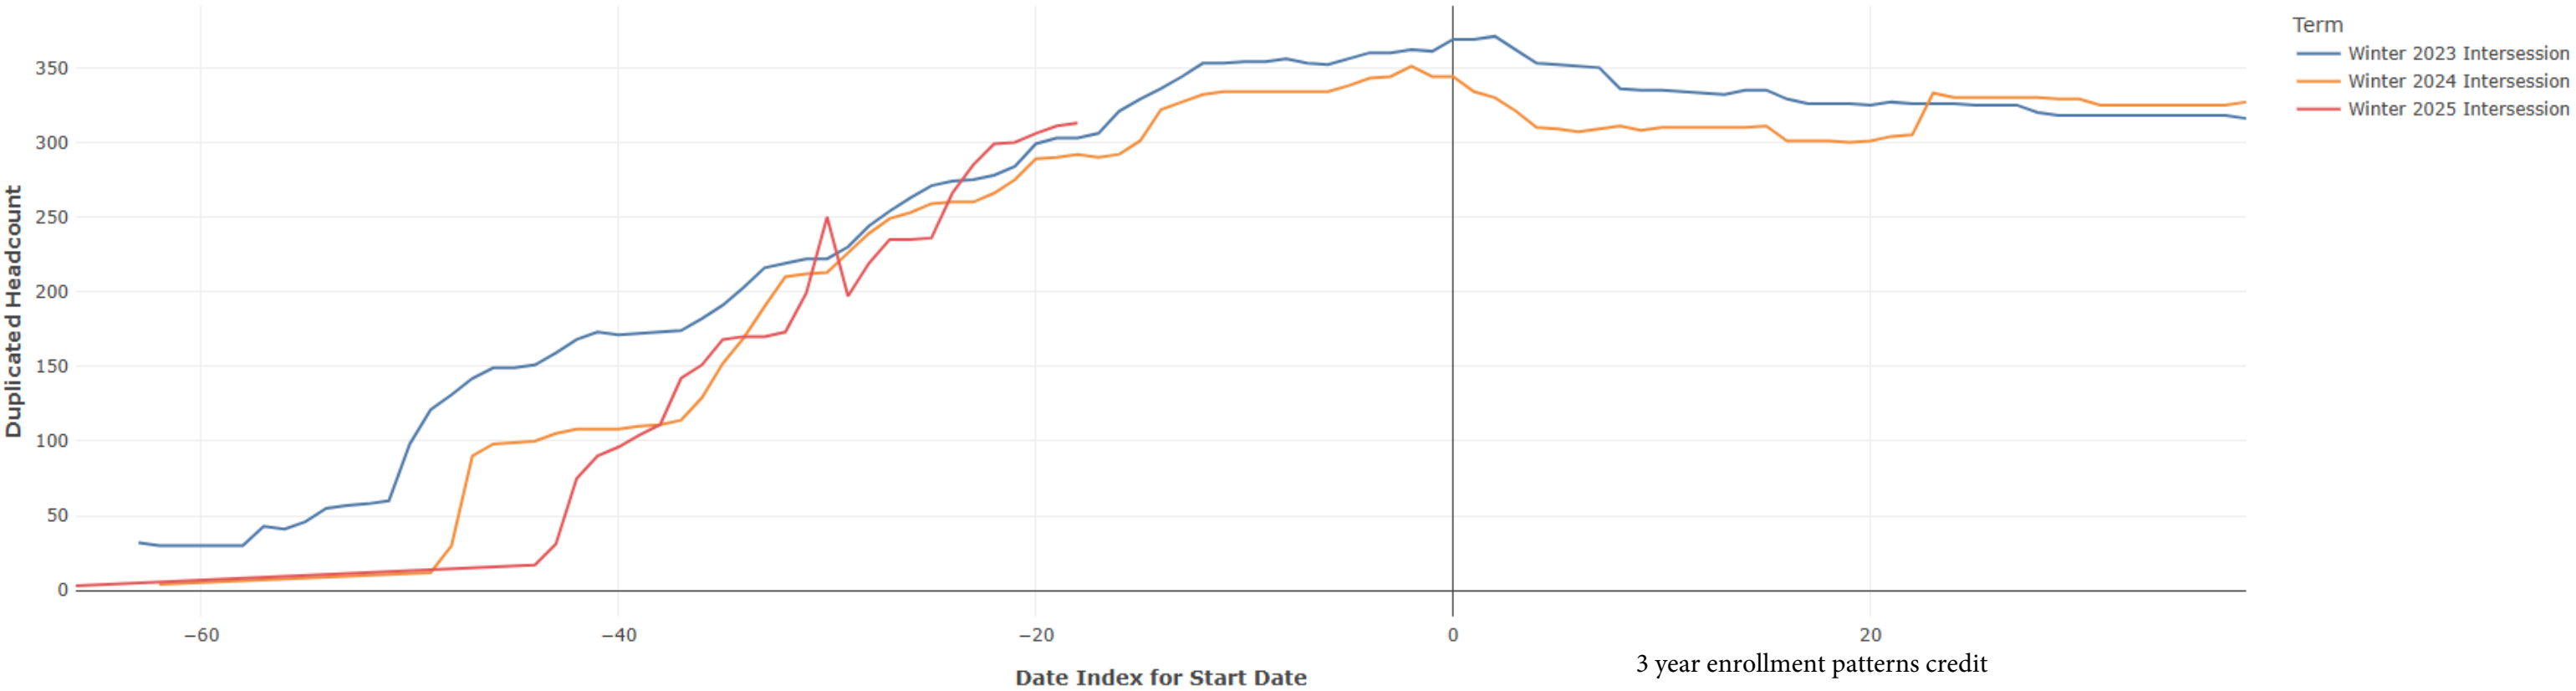

Winter Enrollment Report as of 12/16/2024

Winter Term: 3 Year Credit Enrollments

Winter Term: 3 Year Non Credit Enrollments

Winter Term: 3 Year Credit FTEs

Winter Term: 3 Year Non Credit FTEs

Report Filters Academic Level is Credit Academic Years Ago is in list (0, 1, 2) Date Index for Registration Start Date : All Enrolled is Yes Semester is Winter

Measures Duplicated Headcount

Dimensions Date Index for Start Date

Report Filters Academic Level is Non Credit Academic Years Ago is in list (0, 1, 2) Date Index for Registration Start Date : All Enrolled is Yes Semester is Winter

Measures Duplicated Headcount

Dimensions Date Index for Start Date