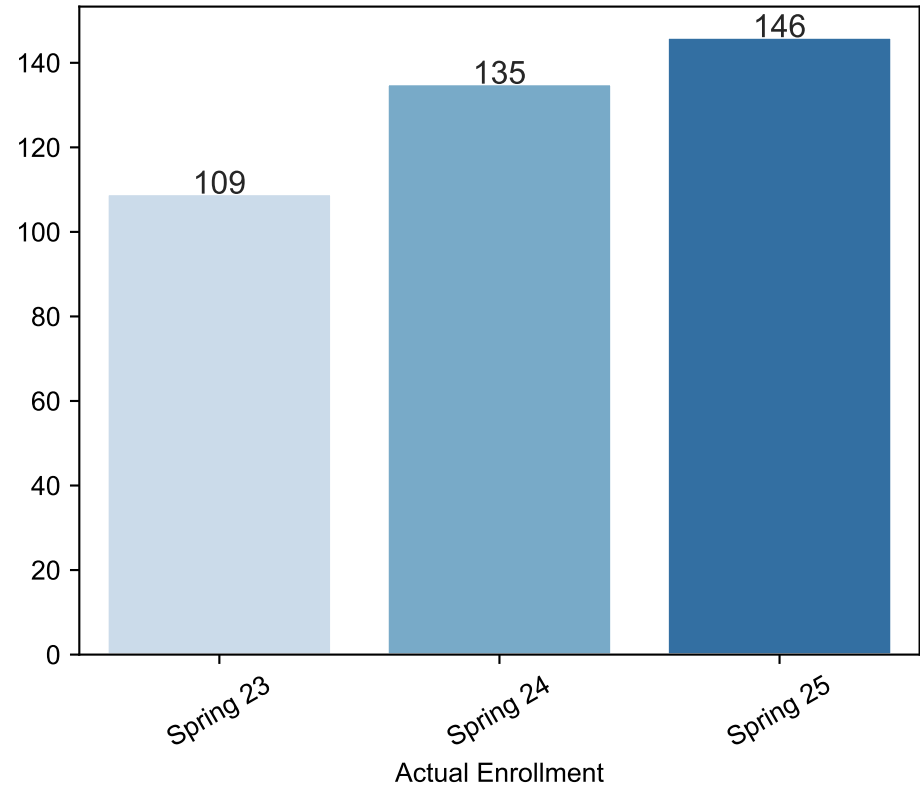

Spring Enrollment Report as of 01/06/2025

Spring Term: 3 Year Credit Enrollments

Spring Term: 3 Year Non Credit Enrollments

Spring Term: 3 Year Credit FTEs

Spring Term: 3 Year Non Credit FTEs

Report Filters Academic Level is Credit Academic Years Ago is in list (0, 1, 2) Date Index for Registration Start Date : All Enrolled is Yes Semester is Spring

Measures Duplicated Headcount

Dimensions Date Index for Start Date

Report Filters

Academic Level is Non Credit

Academic Years Ago is in list (0, 1, 2)

Date Index for Registration Start Date : All

Enrolled is Yes

Semester is Spring

Measures

Duplicated Headcount

Dimensions

Date Index for Start Date