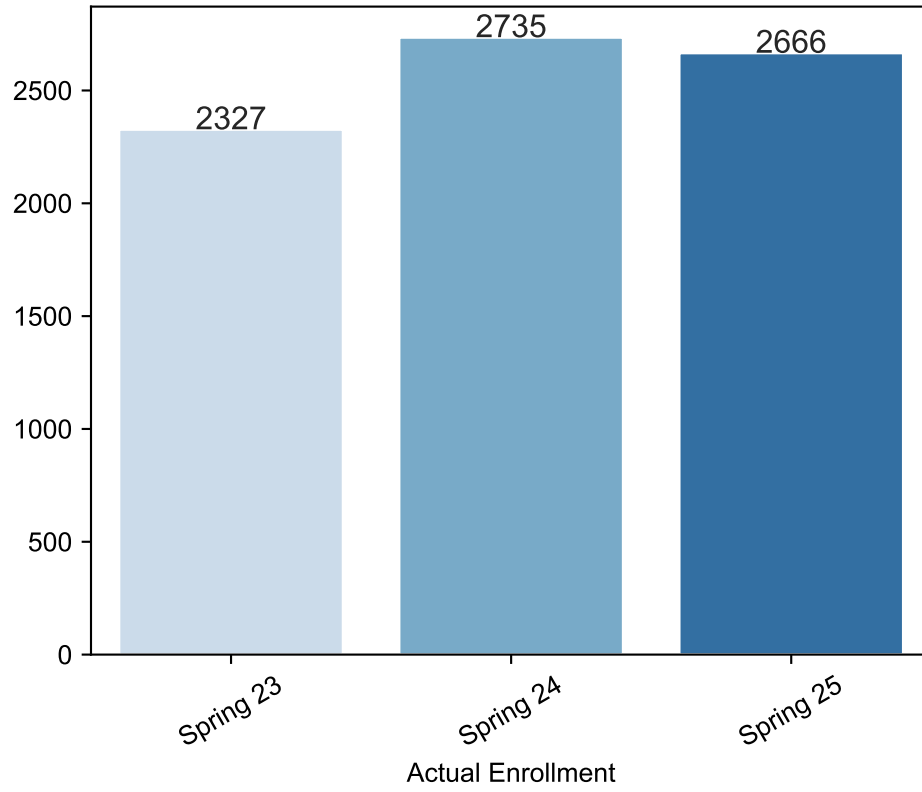

Spring Enrollment Report as of 01/06/2025

Spring Term: 3 Year Credit Enrollments

Spring Term: 3 Year Non Credit Enrollments

Spring Term: 3 Year Credit FTEs

Spring Term: 3 Year Non Credit FTEs

Report Filters Academic Level is Credit Academic Years Ago is in list (0, 1, 2) Date Index for Registration Start Date : All Enrolled is Yes Semester is Spring

Measures Duplicated Headcount

Dimensions Date Index for Start Date

Report Filters

Academic Level is Non Credit

Academic Years Ago is in list (0, 1, 2)

Date Index for Registration Start Date : All

Enrolled is Yes

Semester is Spring

Measures

Duplicated Headcount

Dimensions

Date Index for Start Date