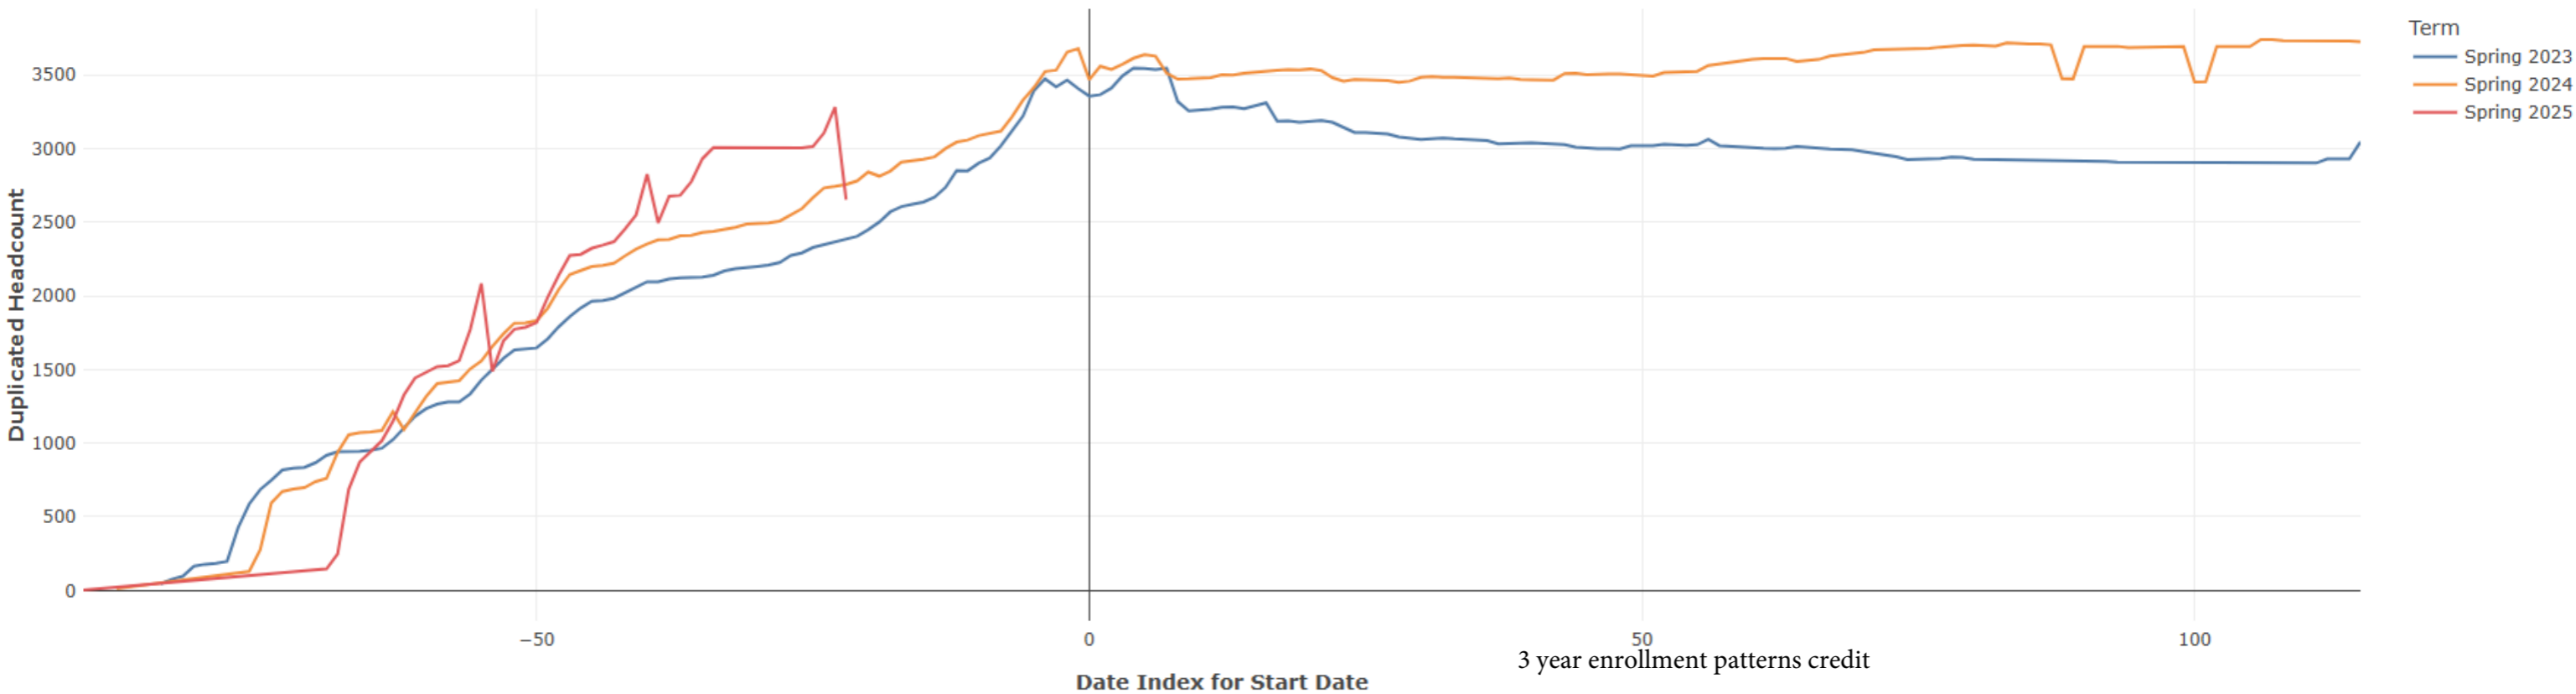

Spring Enrollment Report as of 01/06/2025

Spring Term: 3 Year Credit Enrollments

Spring Term: 3 Year Non Credit Enrollments

Spring Term: 3 Year Credit FTEs

Spring Term: 3 Year Non Credit FTEs

Report Filters Academic Level is Credit Academic Years Ago is in list (0, 1, 2) Date Index for Registration Start Date : All Enrolled is Yes Semester is Spring

Measures Duplicated Headcount

Dimensions Date Index for Start Date

Report Filters

Academic Level is Non Credit

Academic Years Ago is in list (0, 1, 2)

Date Index for Registration Start Date : All

Enrolled is Yes

Semester is Spring

Measures

Duplicated Headcount

Dimensions

Date Index for Start Date