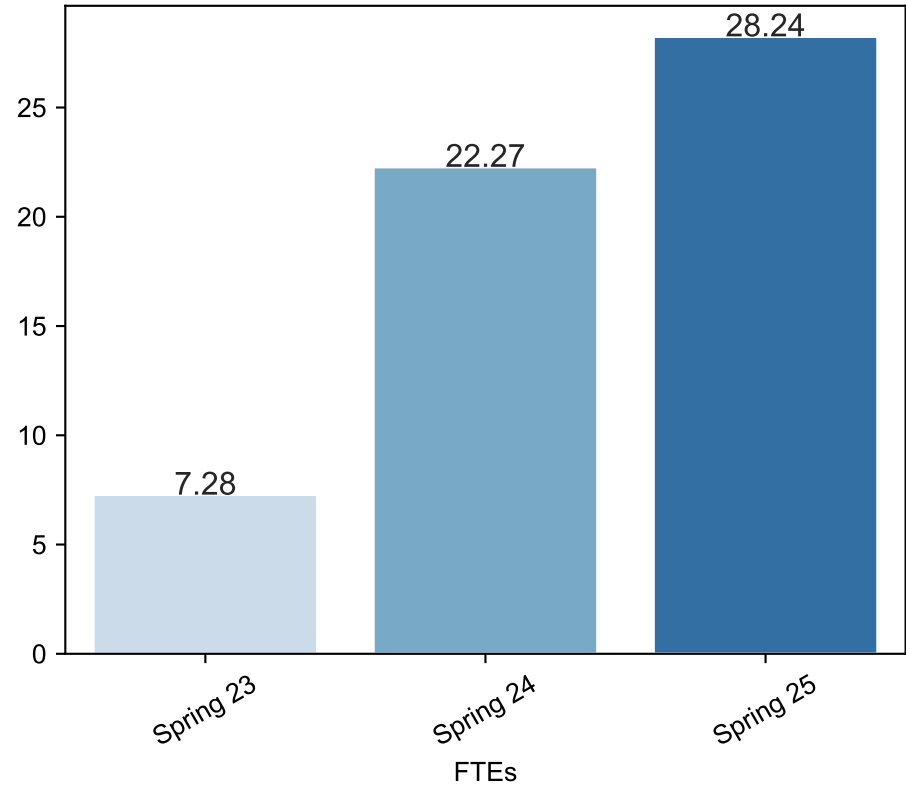

Spring Enrollment Report as of 01/06/2025

Spring Term: 3 Year Credit Enrollments

Spring Term: 3 Year Non Credit Enrollments

Spring Term: 3 Year Credit FTEs

Spring Term: 3 Year Non Credit FTEs

Report Filters Academic Level is Credit Academic Years Ago is in list (0, 1, 2) Date Index for Registration Start Date : All Enrolled is Yes Semester is Spring

Measures Duplicated Headcount

Dimensions Date Index for Start Date

Report Filters

Academic Level is Non Credit

Academic Years Ago is in list (0, 1, 2)

Date Index for Registration Start Date : All

Enrolled is Yes

Semester is Spring

Measures

Duplicated Headcount

Dimensions

Date Index for Start Date