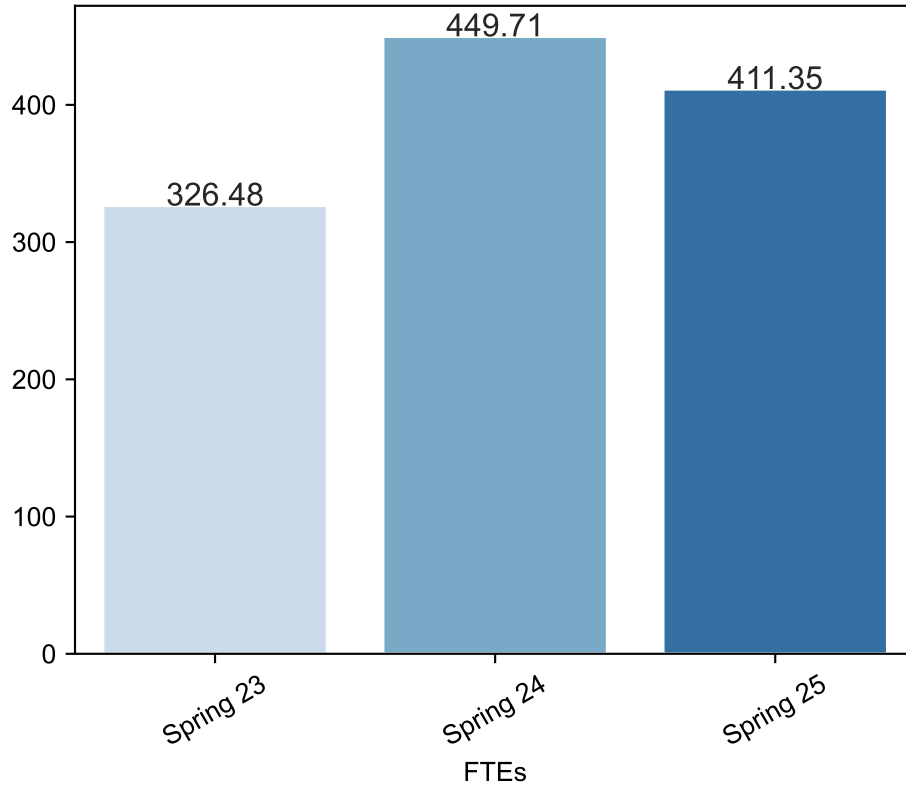

Spring Enrollment Report as of 01/06/2025

Spring Term: 3 Year Credit Enrollments

Spring Term: 3 Year Non Credit Enrollments

Spring Term: 3 Year Credit FTEs

Spring Term: 3 Year Non Credit FTEs

Report Filters Academic Level is Credit Academic Years Ago is in list (0, 1, 2) Date Index for Registration Start Date : All Enrolled is Yes Semester is Spring

Measures Duplicated Headcount

Dimensions Date Index for Start Date

Report Filters

Academic Level is Non Credit

Academic Years Ago is in list (0, 1, 2)

Date Index for Registration Start Date : All

Enrolled is Yes

Semester is Spring

Measures

Duplicated Headcount

Dimensions

Date Index for Start Date