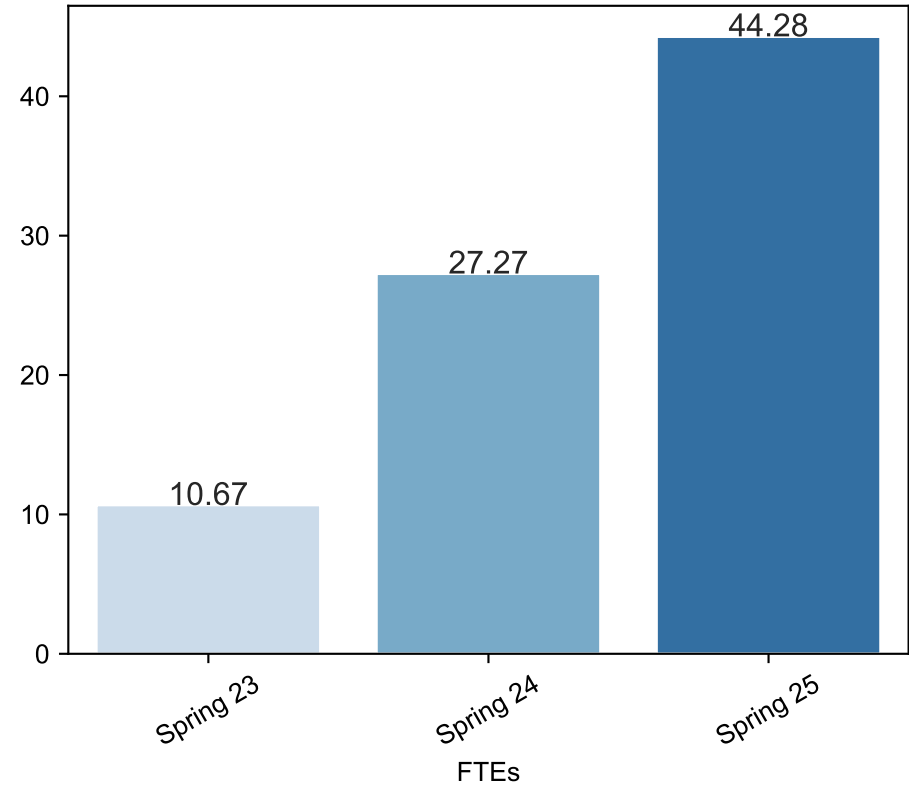

Spring Enrollment Report as of 01/21/2025

Spring Term: 3 Year Credit Enrollments

Spring Term: 3 Year Non Credit Enrollments

Spring Term: 3 Year Credit FTEs

Spring Term: 3 Year Non Credit FTEs

Report Filters Academic Level is Credit Academic Years Ago is in list (0, 1, 2) Date Index for Registration Start Date : All Enrolled is Yes Semester is Spring

Measures Duplicated Headcount

Dimensions Date Index for Start Date

Report Filters

Academic Level is Non Credit

Academic Years Ago is in list (0, 1, 2)

Date Index for Registration Start Date : All

Enrolled is Yes

Semester is Spring

Measures

Duplicated Headcount

Dimensions

Date Index for Start Date