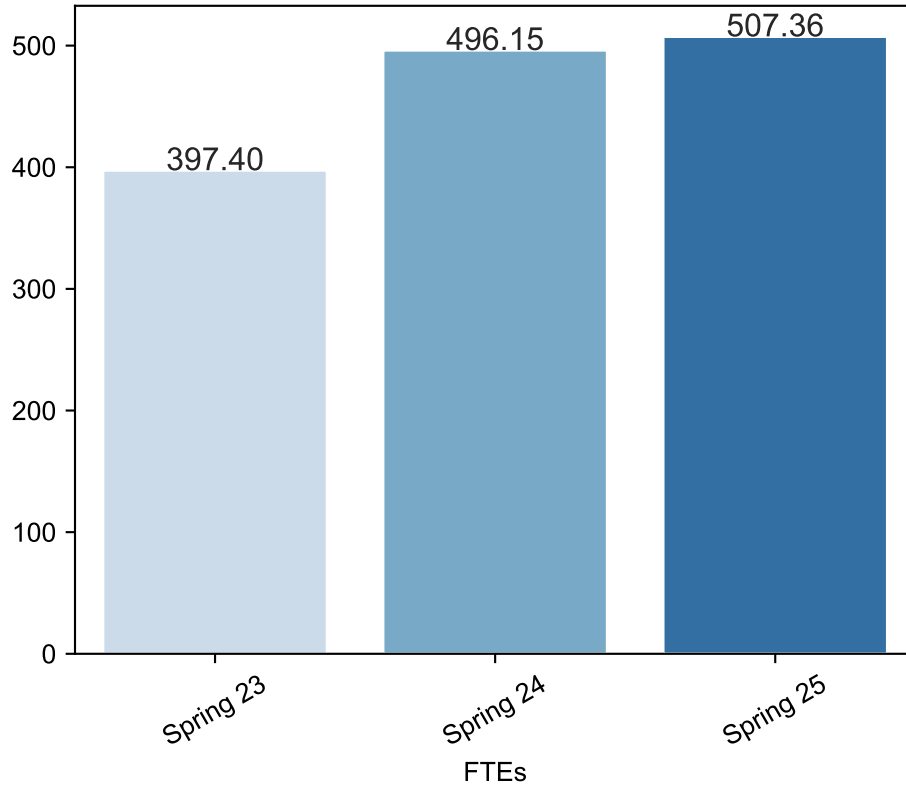

Spring Enrollment Report as of 01/21/2025

Spring Term: 3 Year Credit Enrollments

Spring Term: 3 Year Non Credit Enrollments

Spring Term: 3 Year Credit FTEs

Spring Term: 3 Year Non Credit FTEs

Report Filters Academic Level is Credit Academic Years Ago is in list (0, 1, 2) Date Index for Registration Start Date : All Enrolled is Yes Semester is Spring

Measures Duplicated Headcount

Dimensions Date Index for Start Date

Report Filters

Academic Level is Non Credit

Academic Years Ago is in list (0, 1, 2)

Date Index for Registration Start Date : All

Enrolled is Yes

Semester is Spring

Measures

Duplicated Headcount

Dimensions

Date Index for Start Date