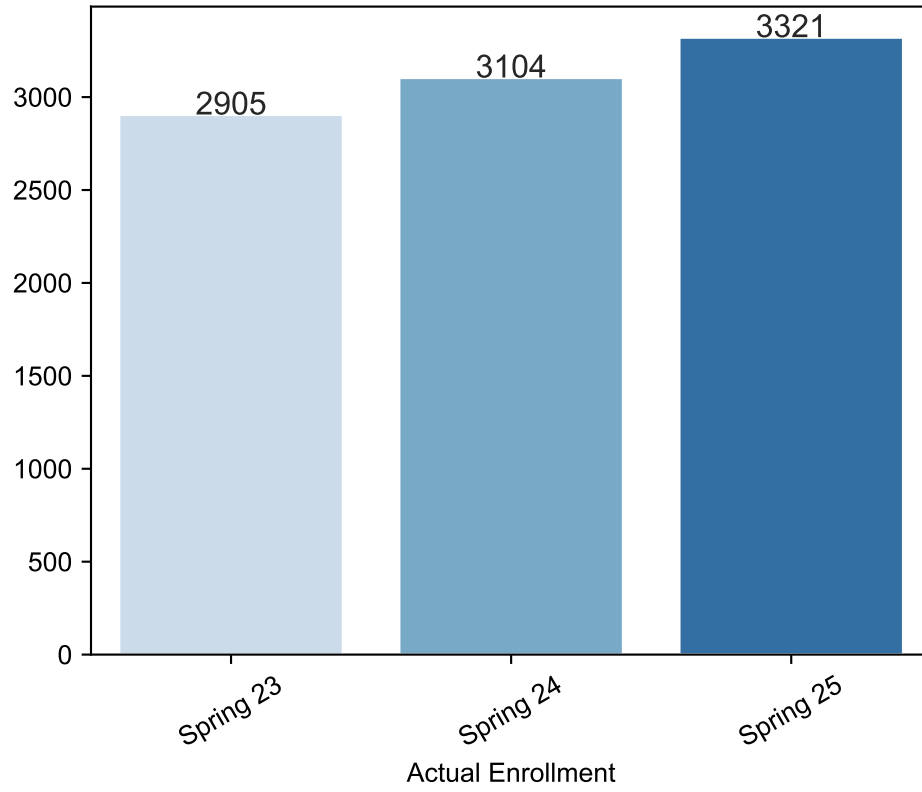

Spring Enrollment Report as of 01/21/2025

Spring Term: 3 Year Credit Enrollments

Spring Term: 3 Year Non Credit Enrollments

Spring Term: 3 Year Credit FTEs

Spring Term: 3 Year Non Credit FTEs

Report Filters Academic Level is Credit Academic Years Ago is in list (0, 1, 2) Date Index for Registration Start Date : All Enrolled is Yes Semester is Spring

Measures Duplicated Headcount

Dimensions Date Index for Start Date

Report Filters

Academic Level is Non Credit

Academic Years Ago is in list (0, 1, 2)

Date Index for Registration Start Date : All

Enrolled is Yes

Semester is Spring

Measures

Duplicated Headcount

Dimensions

Date Index for Start Date