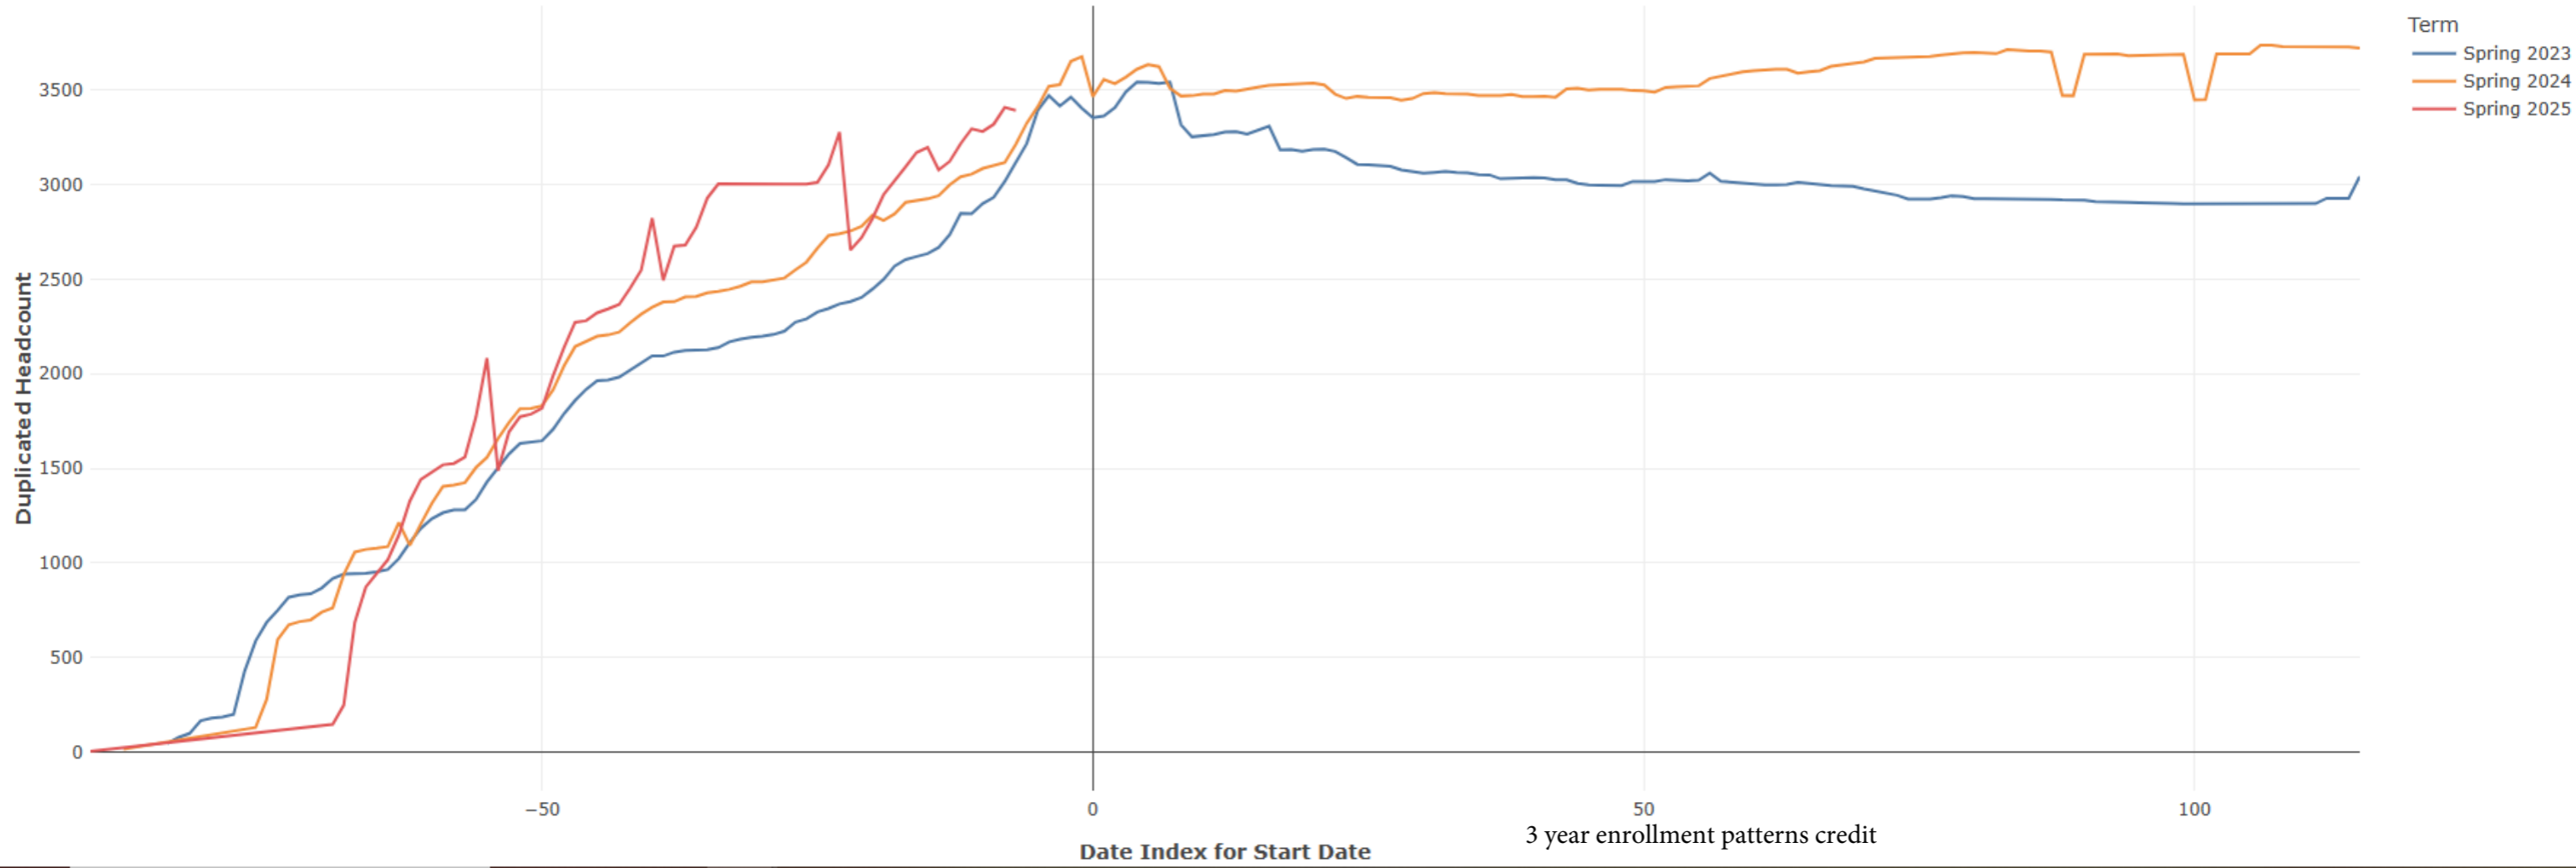

Spring Enrollment Report as of 01/21/2025

Spring Term: 3 Year Credit Enrollments

Spring Term: 3 Year Non Credit Enrollments

Spring Term: 3 Year Credit FTEs

Spring Term: 3 Year Non Credit FTEs

Report Filters Academic Level is Credit Academic Years Ago is in list (0, 1, 2) Date Index for Registration Start Date : All Enrolled is Yes Semester is Spring

Measures Duplicated Headcount

Dimensions Date Index for Start Date

Report Filters

Academic Level is Non Credit

Academic Years Ago is in list (0, 1, 2)

Date Index for Registration Start Date : All

Enrolled is Yes

Semester is Spring

Measures

Duplicated Headcount

Dimensions

Date Index for Start Date