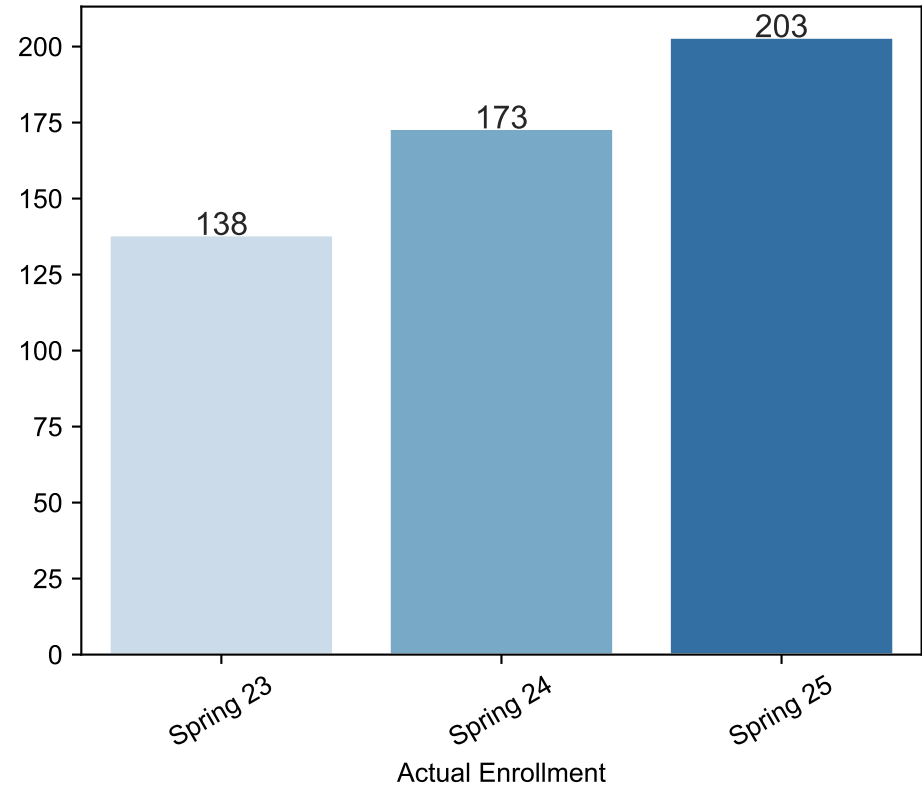

Spring Enrollment Report as of 01/21/2025

Spring Term: 3 Year Credit Enrollments

Spring Term: 3 Year Non Credit Enrollments

Spring Term: 3 Year Credit FTEs

Spring Term: 3 Year Non Credit FTEs

Report Filters Academic Level is Credit Academic Years Ago is in list (0, 1, 2) Date Index for Registration Start Date : All Enrolled is Yes Semester is Spring

Measures Duplicated Headcount

Dimensions Date Index for Start Date

Report Filters

Academic Level is Non Credit

Academic Years Ago is in list (0, 1, 2)

Date Index for Registration Start Date : All

Enrolled is Yes

Semester is Spring

Measures

Duplicated Headcount

Dimensions

Date Index for Start Date