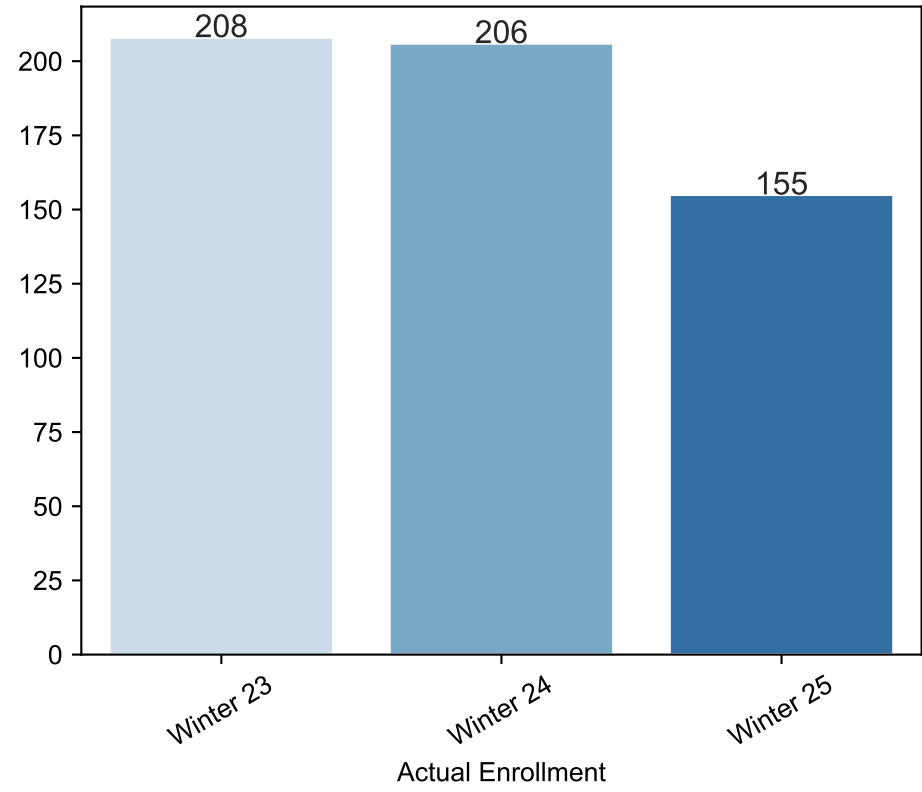

Winter Enrollment Report as of 01/21/2025

Winter Term: 3 Year Credit Enrollments

Winter Term: 3 Year Non Credit Enrollments

Winter Term: 3 Year Credit FTEs

Winter Term: 3 Year Non Credit FTEs

Report Filters Academic Level is Credit Academic Years Ago is in list (0, 1, 2) Date Index for Registration Start Date : All Enrolled is Yes Semester is Winter

Measures Duplicated Headcount

Dimensions Date Index for Start Date

Report Filters

Academic Level is Non Credit

Academic Years Ago is in list (0, 1, 2)

Date Index for Registration Start Date : All

Enrolled is Yes

Semester is Winter

Measures

Duplicated Headcount

Dimensions

Date Index for Start Date

3 year enrollment patterns - non credit