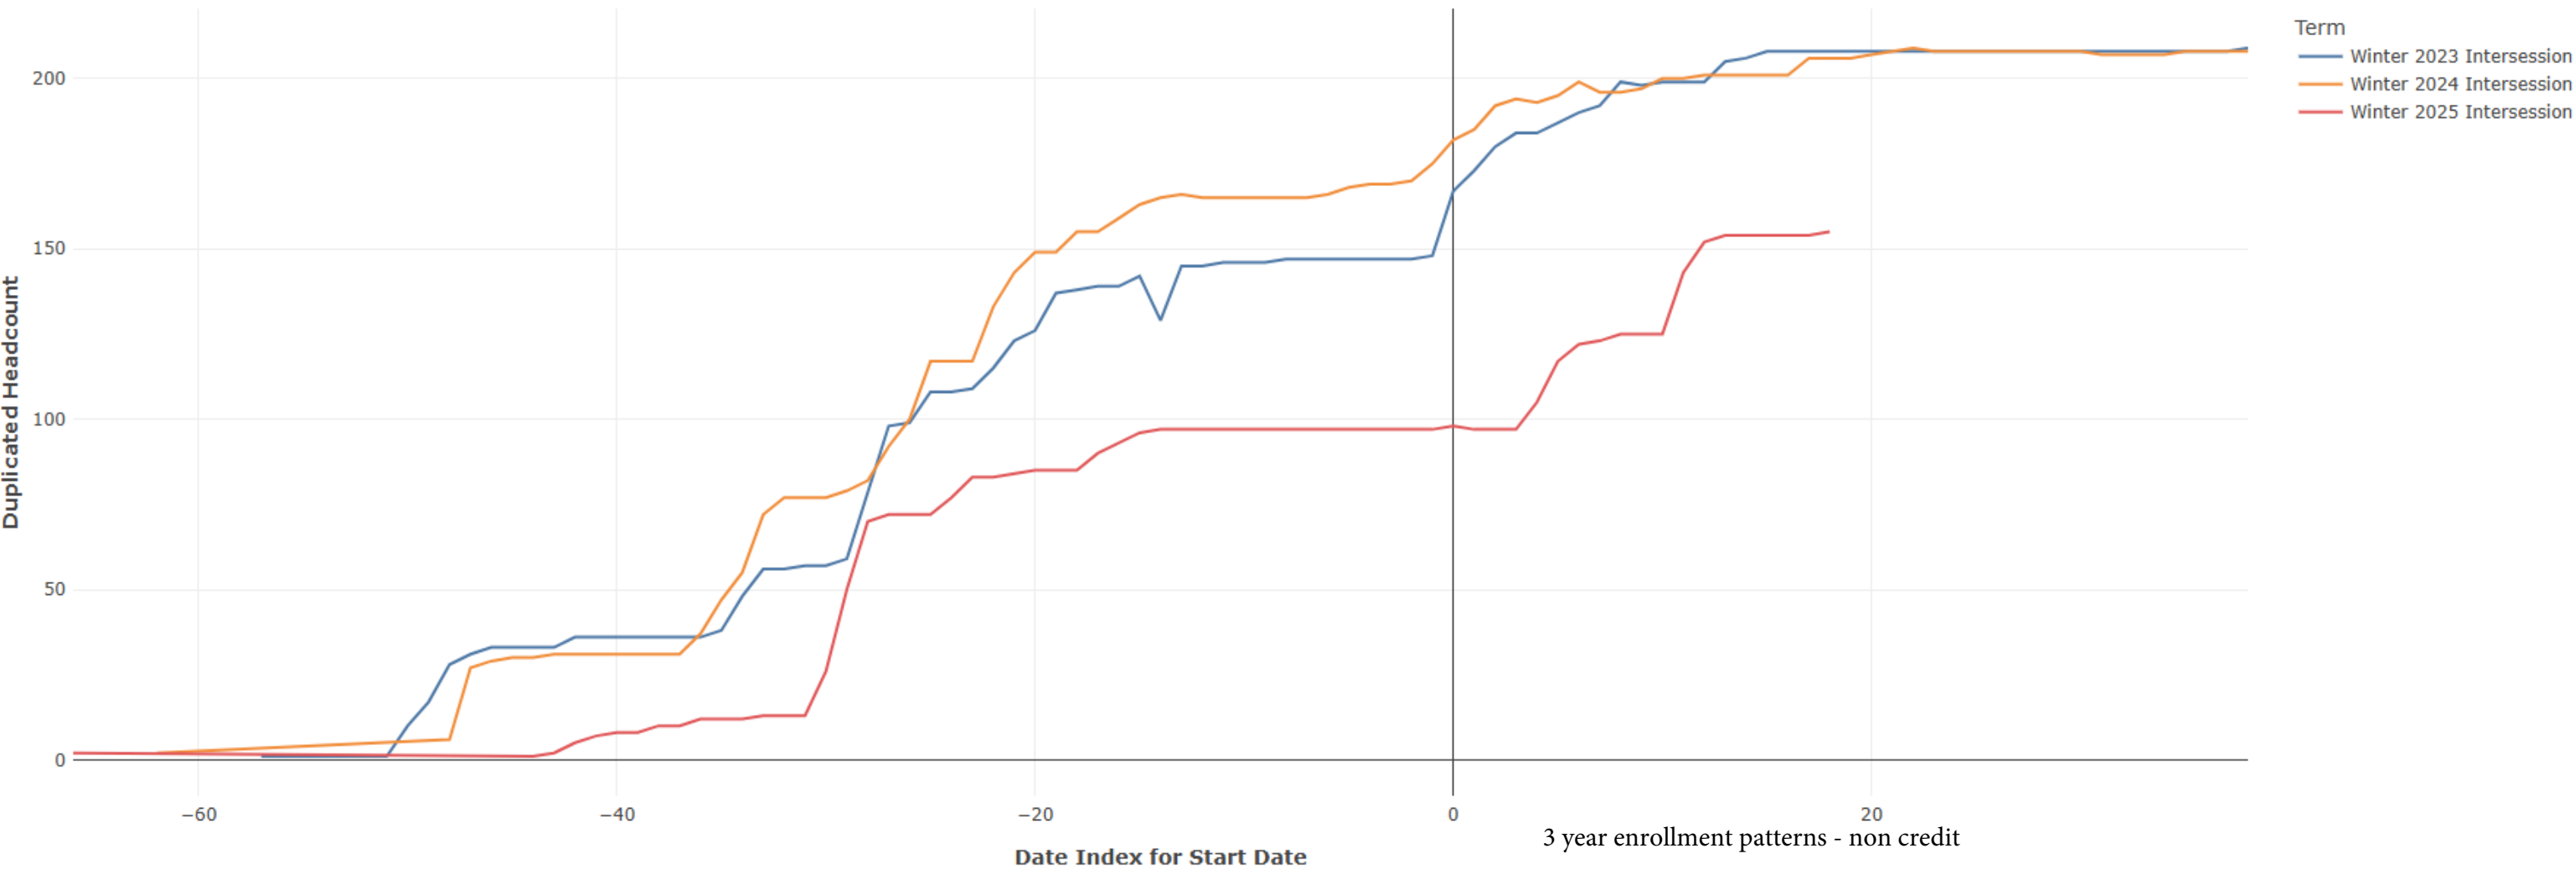

Measures Duplicated Headcount

Dimensions Date Index for Start Date

Report Filters

Academic Level is Non Credit

Academic Years Ago is in list (0, 1, 2)

Date Index for Registration Start Date : All

Enrolled is Yes

Semester is Winter

Measures

Duplicated Headcount

Dimensions

Date Index for Start Date

3 year enrollment patterns - non credit