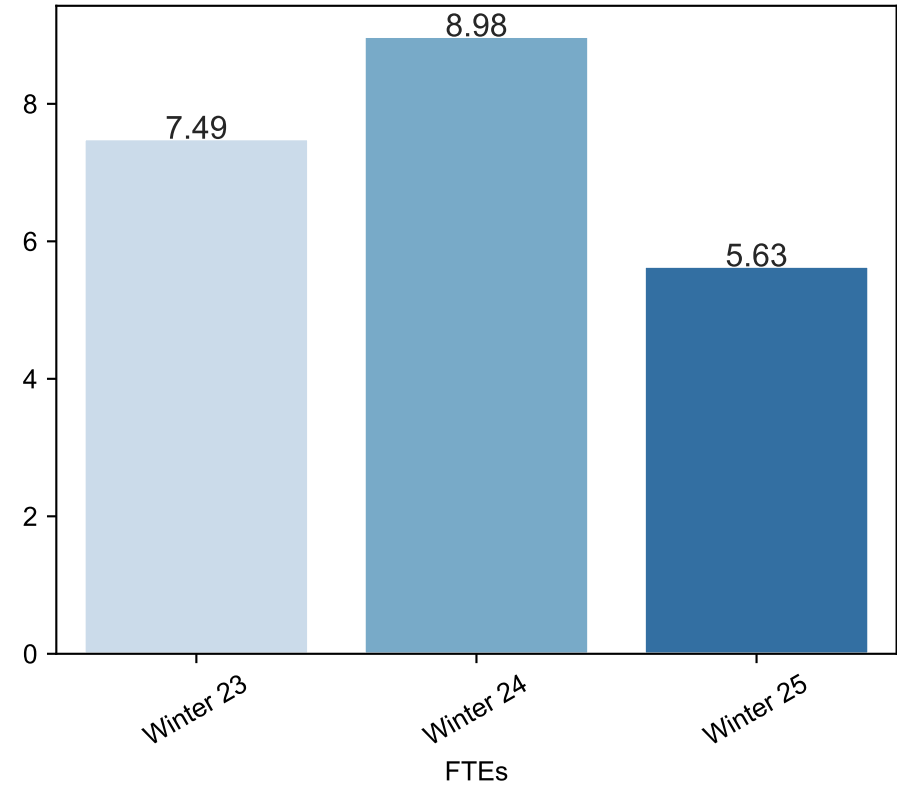

Winter Enrollment Report as of 01/21/2025

Winter Term: 3 Year Credit Enrollments

Winter Term: 3 Year Non Credit Enrollments

Winter Term: 3 Year Credit FTEs

Winter Term: 3 Year Non Credit FTEs

Report Filters Academic Level is Credit Academic Years Ago is in list (0, 1, 2) Date Index for Registration Start Date : All Enrolled is Yes Semester is Winter

Measures Duplicated Headcount

Dimensions Date Index for Start Date

Report Filters

Academic Level is Non Credit

Academic Years Ago is in list (0, 1, 2)

Date Index for Registration Start Date : All

Enrolled is Yes

Semester is Winter

Measures

Duplicated Headcount

Dimensions

Date Index for Start Date

3 year enrollment patterns - non credit