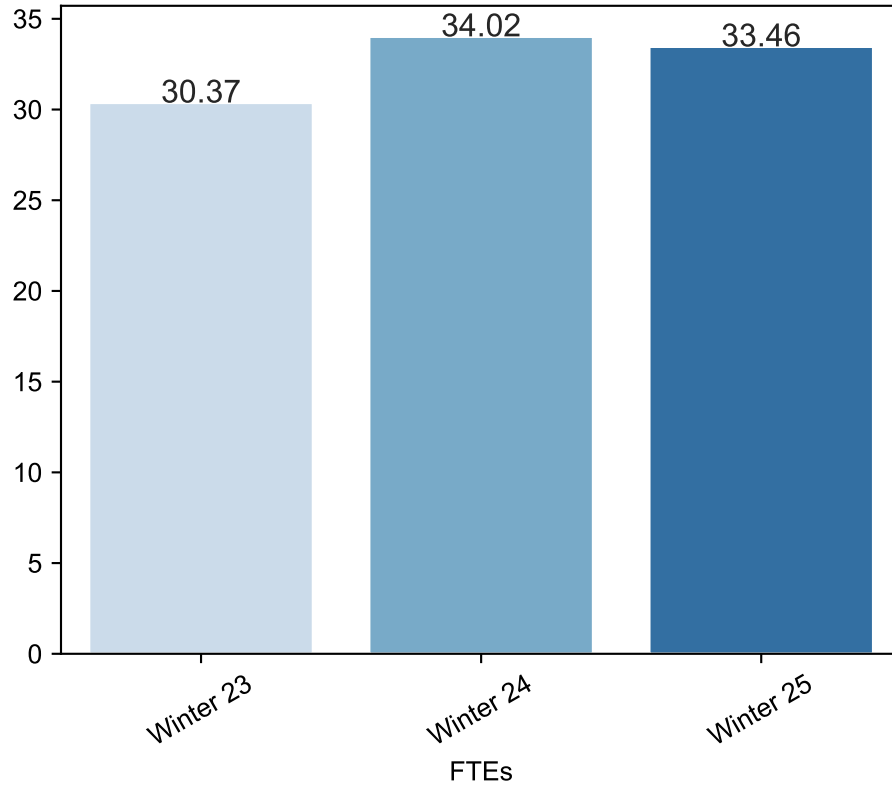

Winter Enrollment Report as of 01/21/2025

Winter Term: 3 Year Credit Enrollments

Winter Term: 3 Year Non Credit Enrollments

Winter Term: 3 Year Credit FTEs

Winter Term: 3 Year Non Credit FTEs

Report Filters Academic Level is Credit Academic Years Ago is in list (0, 1, 2) Date Index for Registration Start Date : All Enrolled is Yes Semester is Winter

Measures Duplicated Headcount

Dimensions Date Index for Start Date

Report Filters

Academic Level is Non Credit

Academic Years Ago is in list (0, 1, 2)

Date Index for Registration Start Date : All

Enrolled is Yes

Semester is Winter

Measures

Duplicated Headcount

Dimensions

Date Index for Start Date

3 year enrollment patterns - non credit