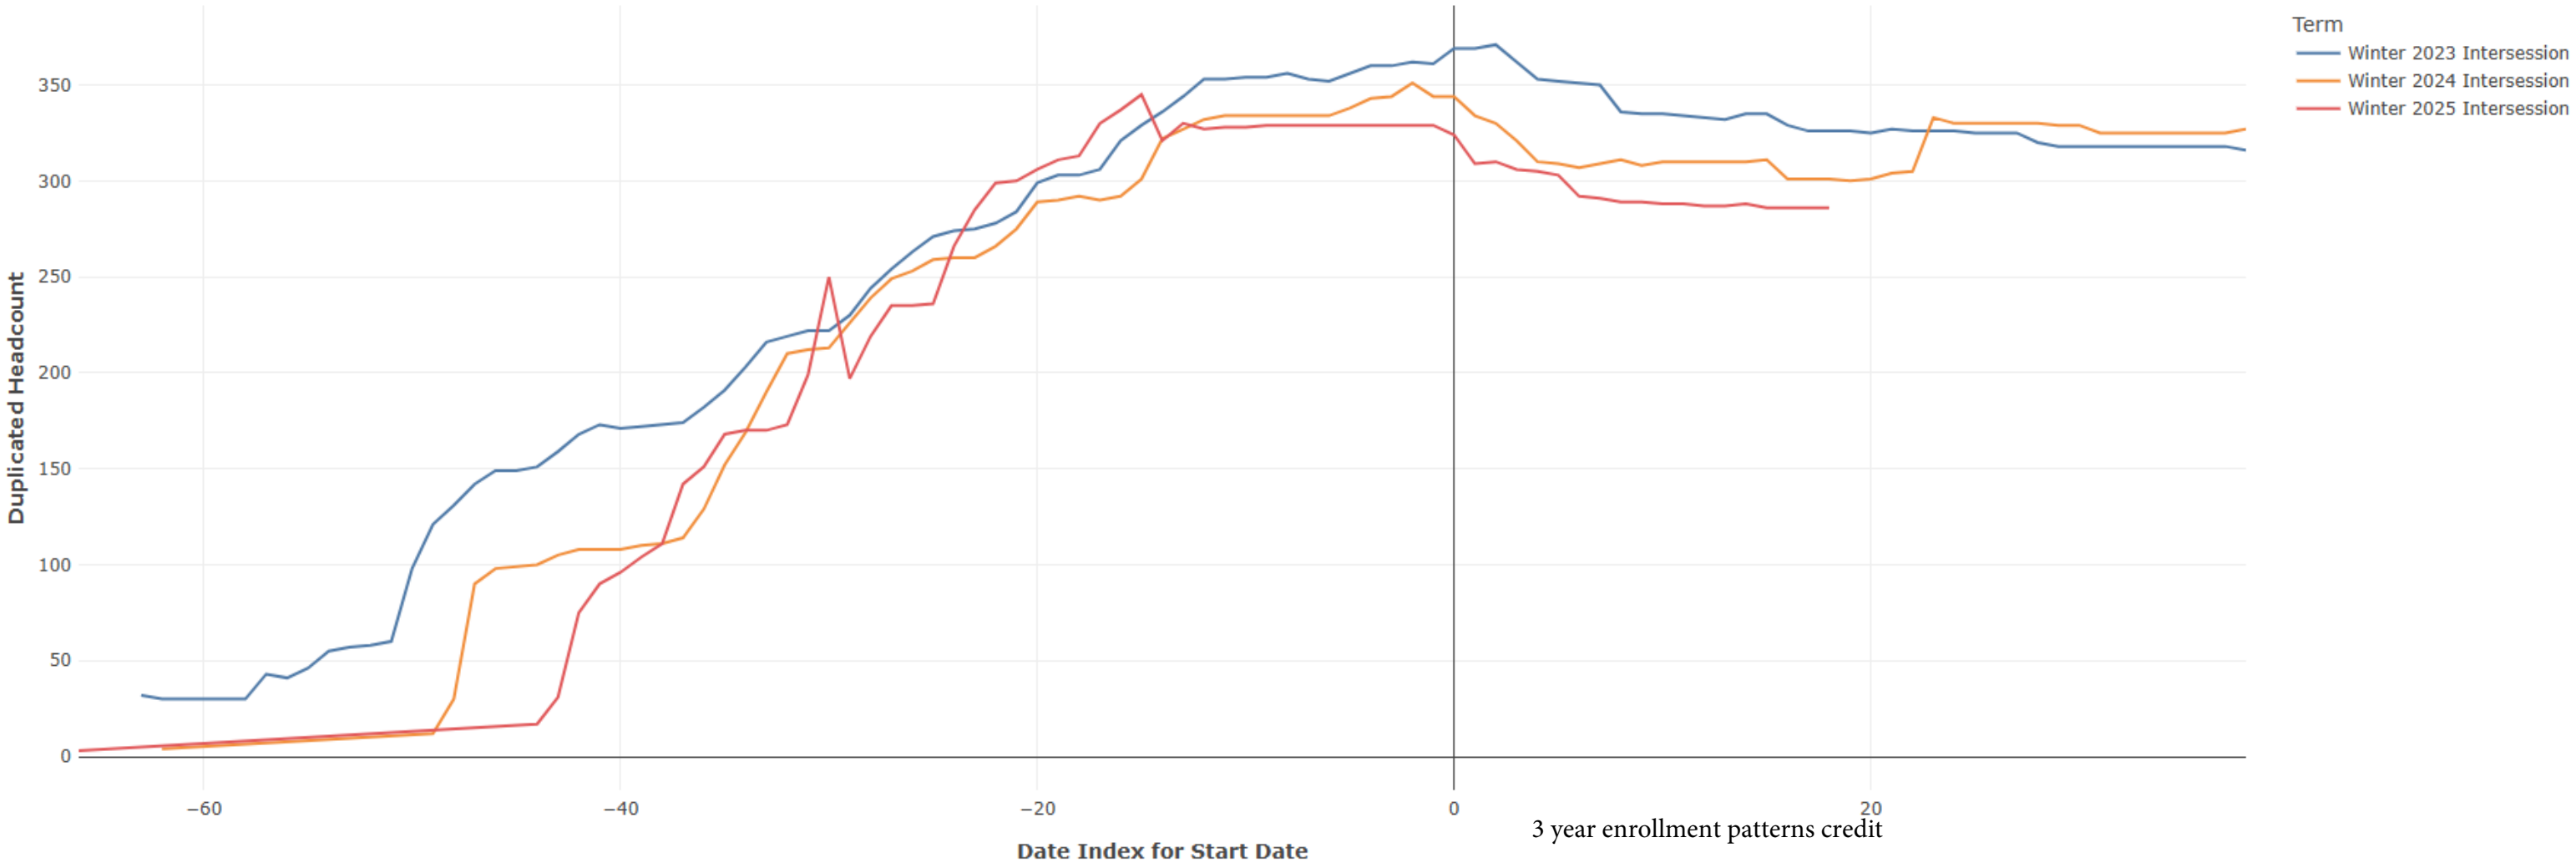

Winter Enrollment Report as of 01/21/2025

Winter Term: 3 Year Credit Enrollments

Winter Term: 3 Year Non Credit Enrollments

Winter Term: 3 Year Credit FTEs

Winter Term: 3 Year Non Credit FTEs

Report Filters Academic Level is Credit Academic Years Ago is in list (0, 1, 2) Date Index for Registration Start Date : All Enrolled is Yes Semester is Winter

Measures Duplicated Headcount

Dimensions Date Index for Start Date

Report Filters

Academic Level is Non Credit

Academic Years Ago is in list (0, 1, 2)

Date Index for Registration Start Date : All

Enrolled is Yes

Semester is Winter

Measures

Duplicated Headcount

Dimensions

Date Index for Start Date

3 year enrollment patterns - non credit