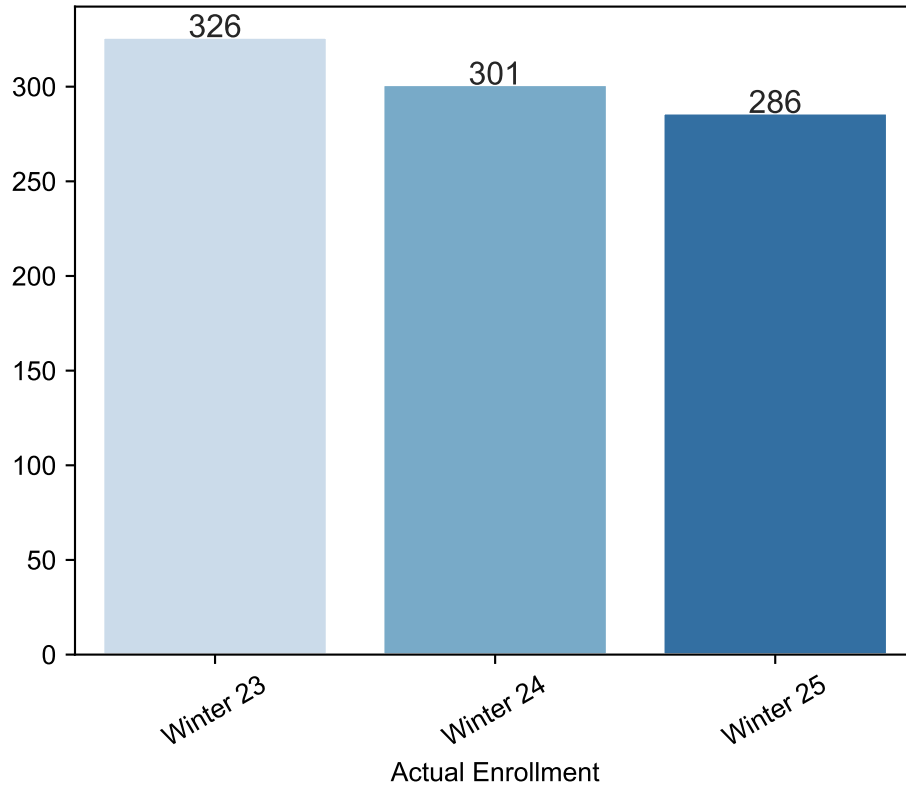

Winter Enrollment Report as of 01/21/2025

Winter Term: 3 Year Credit Enrollments

Winter Term: 3 Year Non Credit Enrollments

Winter Term: 3 Year Credit FTEs

Winter Term: 3 Year Non Credit FTEs

Report Filters Academic Level is Credit Academic Years Ago is in list (0, 1, 2) Date Index for Registration Start Date : All Enrolled is Yes Semester is Winter

Measures Duplicated Headcount

Dimensions Date Index for Start Date

Report Filters

Academic Level is Non Credit

Academic Years Ago is in list (0, 1, 2)

Date Index for Registration Start Date : All

Enrolled is Yes

Semester is Winter

Measures

Duplicated Headcount

Dimensions

Date Index for Start Date

3 year enrollment patterns - non credit