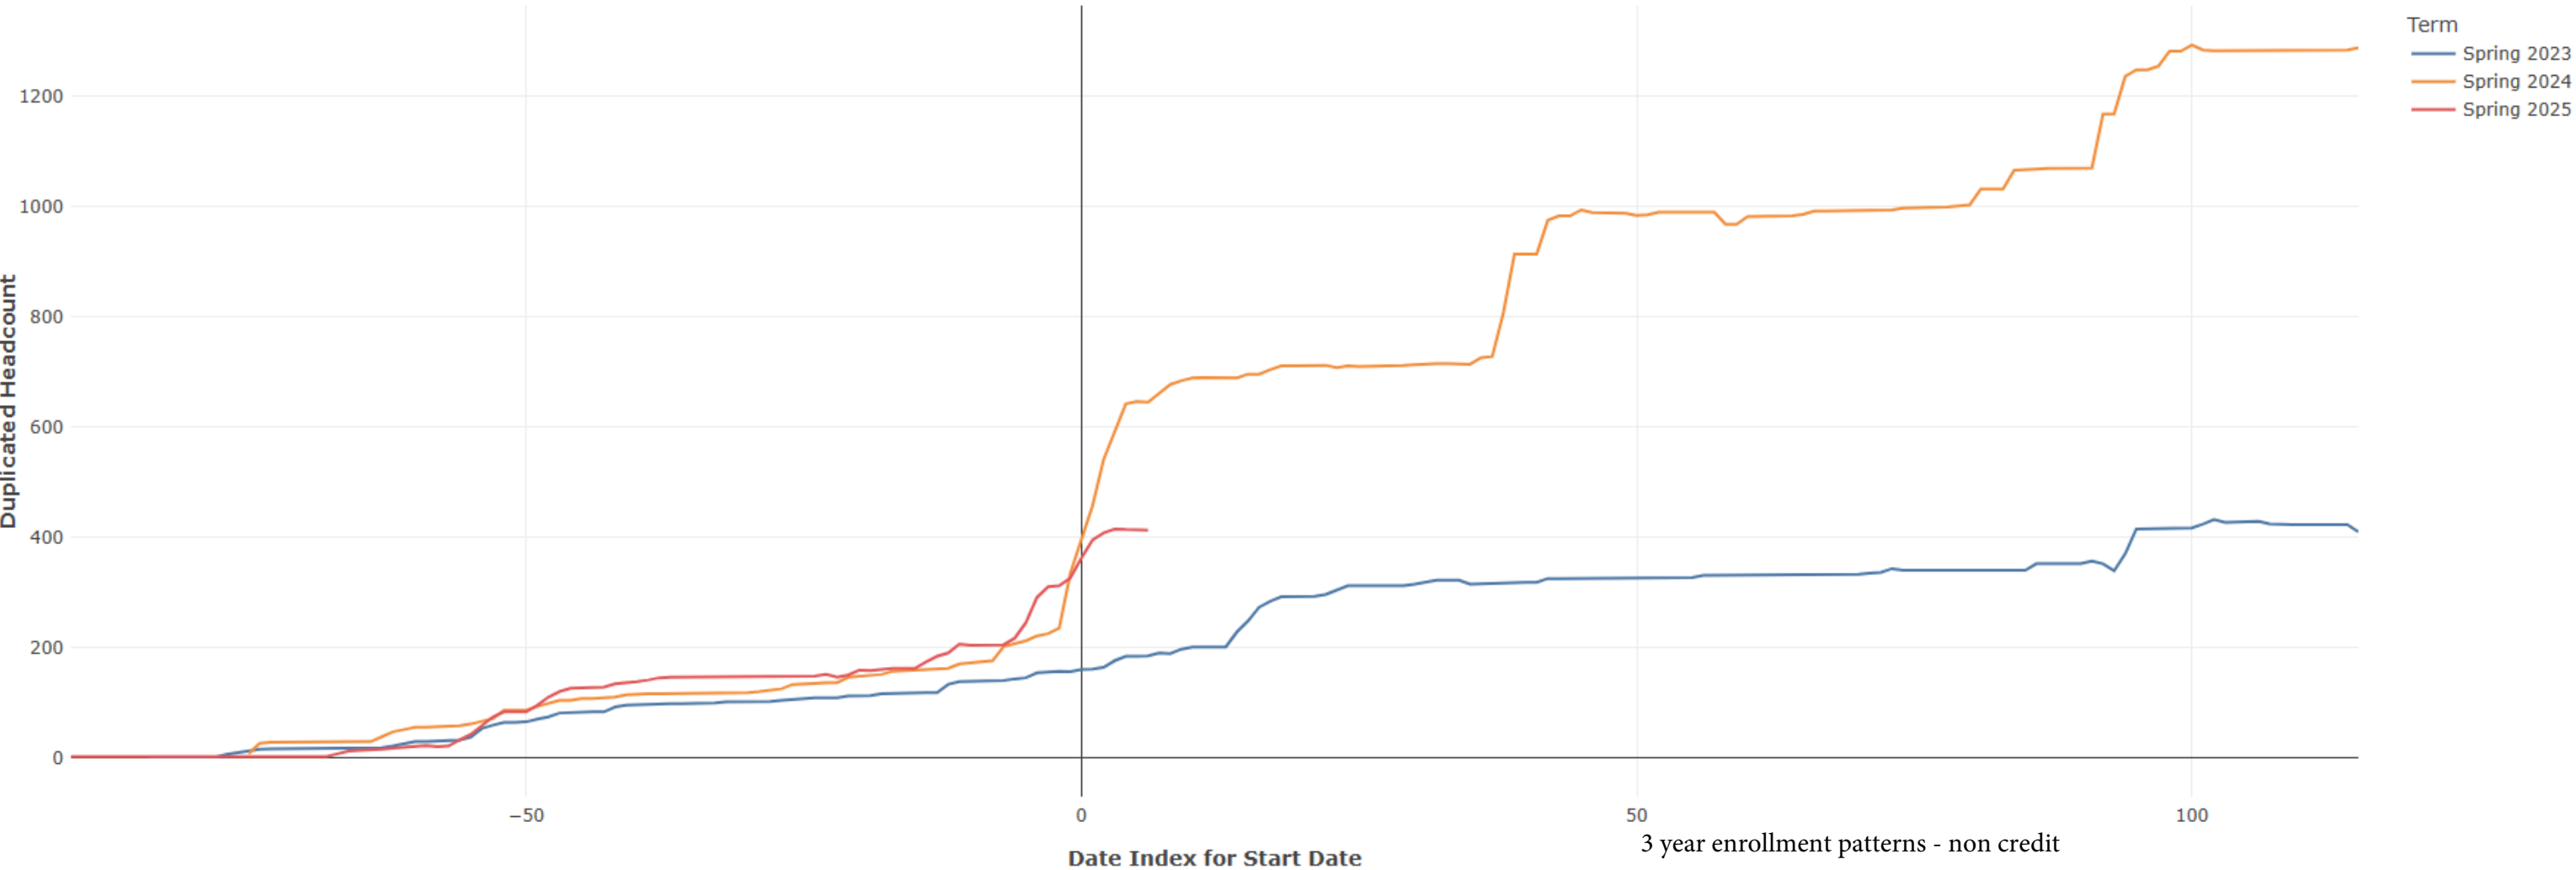

## Spring Term: 3 Year Non Credit FTEs

Report Filters Academic Level is Credit Academic Years Ago is in list (0, 1, 2) Date Index for Registration Start Date : All Enrolled is Yes Semester is Spring

Measures Duplicated Headcount

Dimensions Date Index for Start Date

Report Filters Academic Level is Non Credit Academic Years Ago is in list (0, 1, 2) Date Index for Registration Start Date : All Enrolled is Yes Semester is Spring

Measures Duplicated Headcount

Dimensions Date Index for Start Date

3 year enrollment patterns - non credit