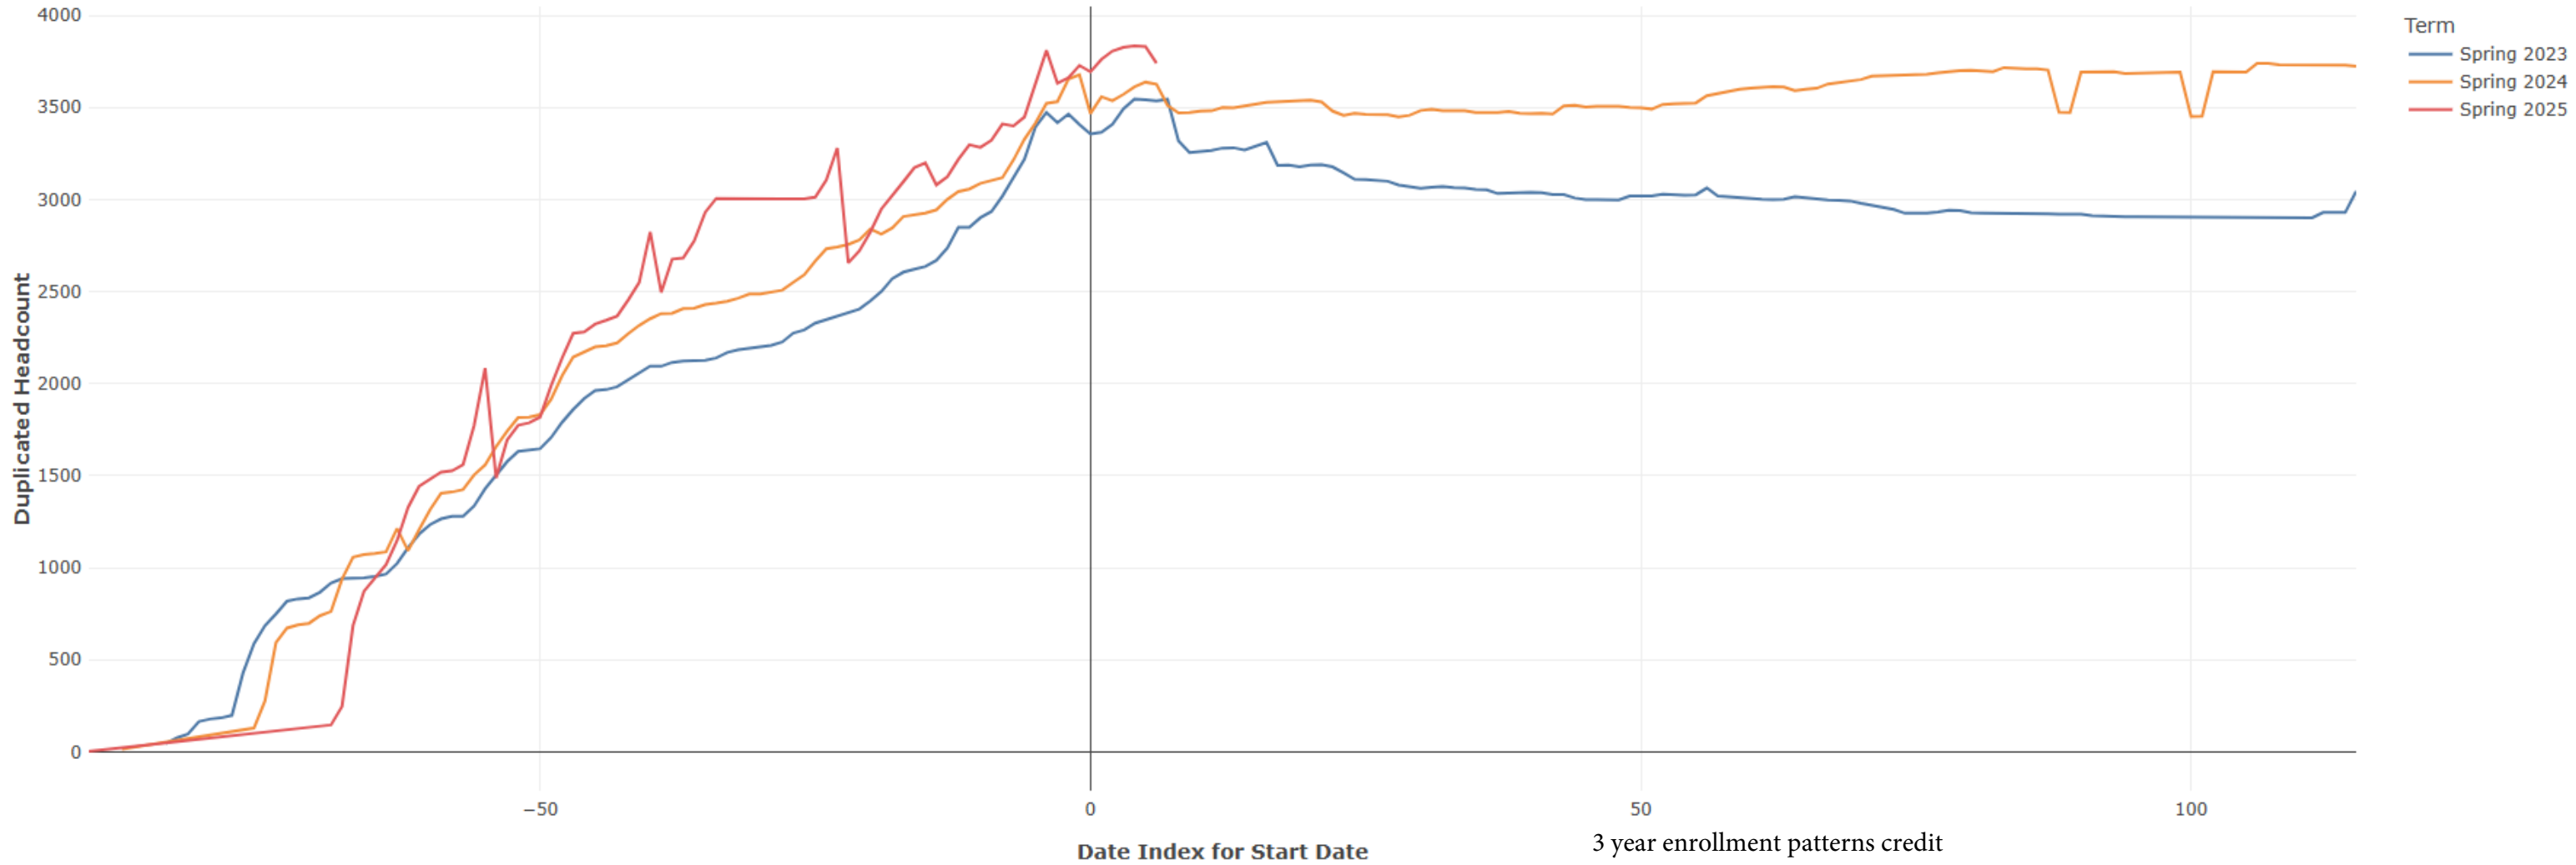

## Spring Term: 3 Year Non Credit FTEs

Report Filters Academic Level is Credit Academic Years Ago is in list (0, 1, 2) Date Index for Registration Start Date : All Enrolled is Yes Semester is Spring

Measures Duplicated Headcount

Dimensions Date Index for Start Date

Report Filters Academic Level is Non Credit Academic Years Ago is in list (0, 1, 2) Date Index for Registration Start Date : All Enrolled is Yes Semester is Spring

Measures Duplicated Headcount