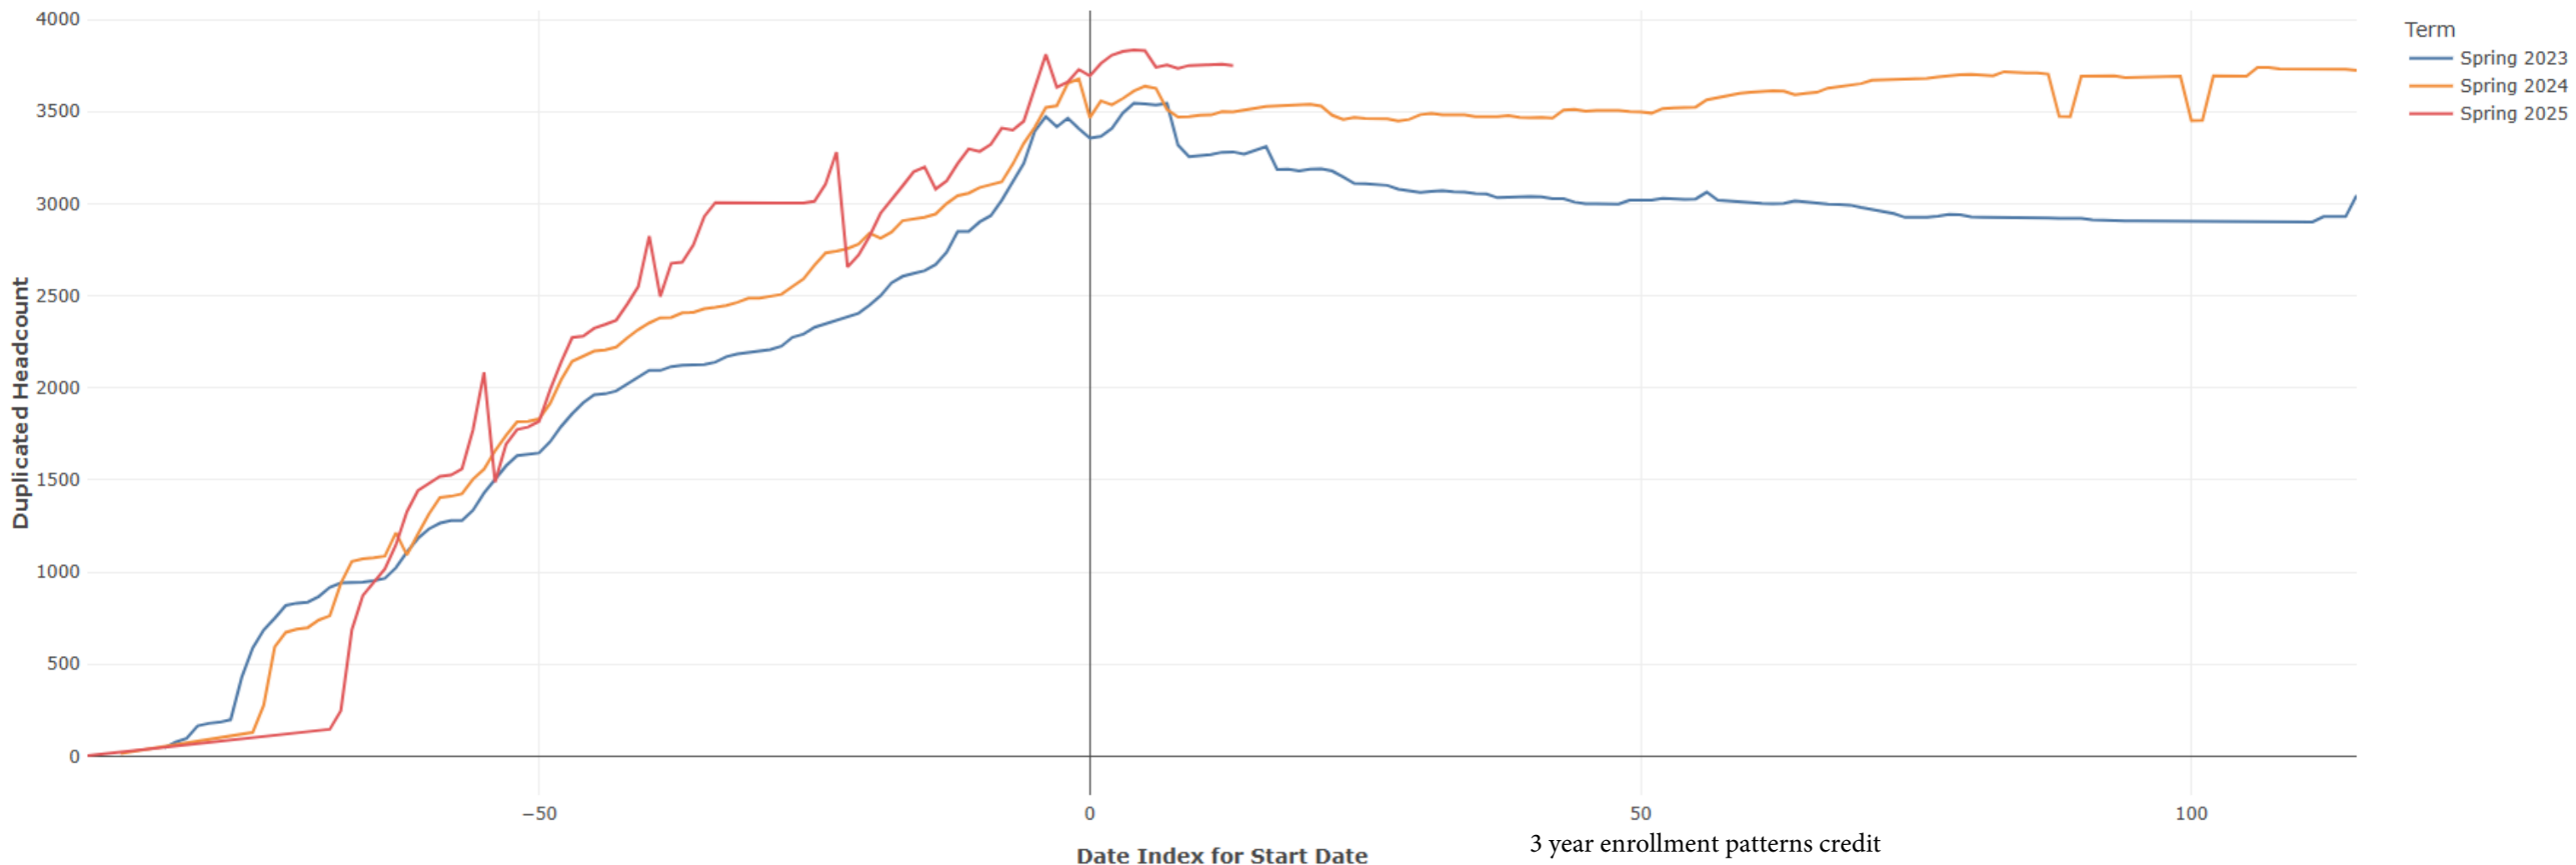

Spring Enrollment Report as of 02/10/2025

Spring Term: 3 Year Credit Enrollments

Spring Term: 3 Year Non Credit Enrollments

Spring Term: 3 Year Credit FTEs

Spring Term: 3 Year Non Credit FTEs

Report Filters Academic Level is Credit Academic Years Ago is in list (0, 1, 2) Date Index for Registration Start Date : All Enrolled is Yes Semester is Spring

Measures Duplicated Headcount

Dimensions Date Index for Start Date

Report Filters Academic Level is Non Credit Academic Years Ago is in list (0, 1, 2) Date Index for Registration Start Date : All Enrolled is Yes Semester is Spring

Measures Duplicated Headcount

Dimensions Date Index for Start Date