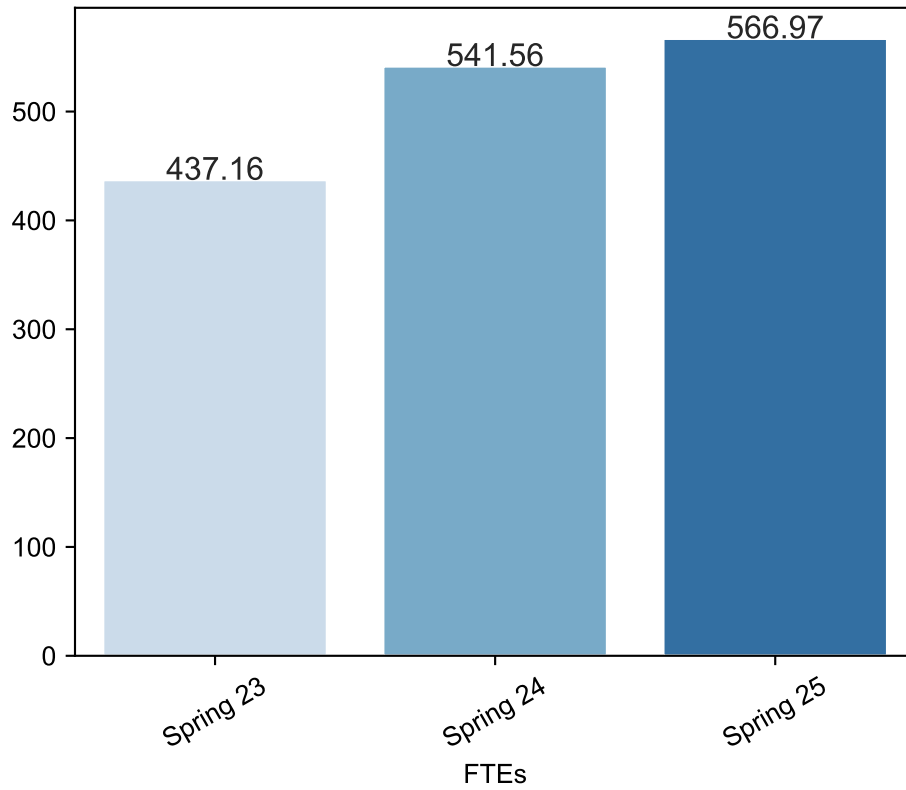

Spring Enrollment Report as of 02/10/2025

Spring Term: 3 Year Credit Enrollments

Spring Term: 3 Year Non Credit Enrollments

Spring Term: 3 Year Credit FTEs

Spring Term: 3 Year Non Credit FTEs

Report Filters Academic Level is Credit Academic Years Ago is in list (0, 1, 2) Date Index for Registration Start Date : All Enrolled is Yes Semester is Spring

Measures Duplicated Headcount

Dimensions Date Index for Start Date

Report Filters Academic Level is Non Credit Academic Years Ago is in list (0, 1, 2) Date Index for Registration Start Date : All Enrolled is Yes Semester is Spring

Measures Duplicated Headcount

Dimensions Date Index for Start Date