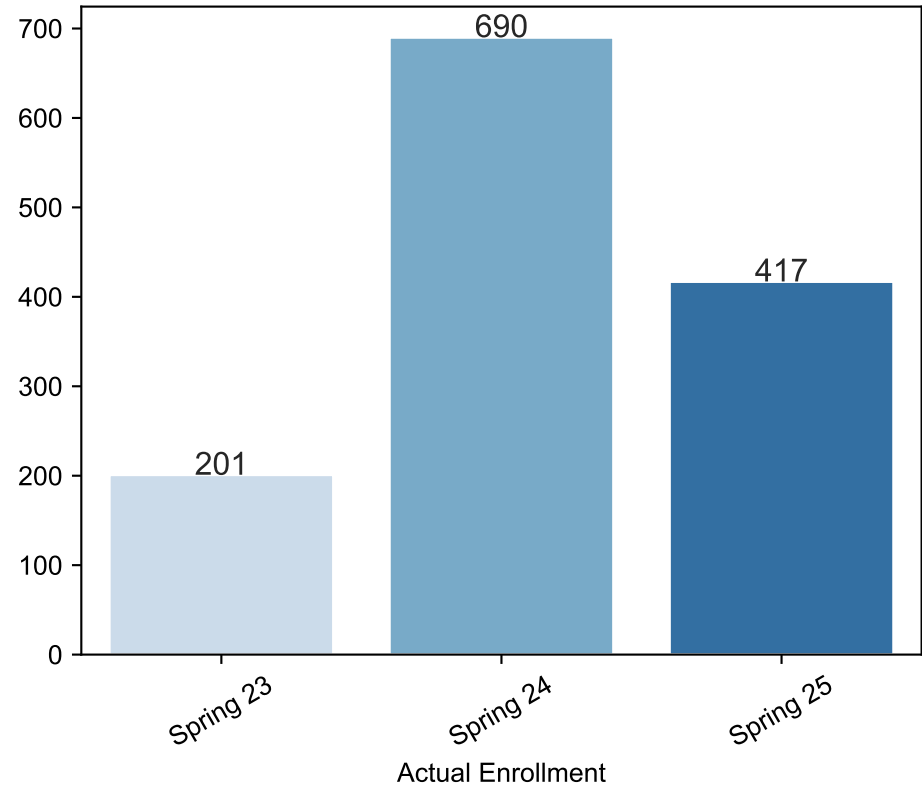

Spring Enrollment Report as of 02/10/2025

Spring Term: 3 Year Credit Enrollments

Spring Term: 3 Year Non Credit Enrollments

Spring Term: 3 Year Credit FTEs

Spring Term: 3 Year Non Credit FTEs

Report Filters Academic Level is Credit Academic Years Ago is in list (0, 1, 2) Date Index for Registration Start Date : All Enrolled is Yes Semester is Spring

Measures Duplicated Headcount

Dimensions Date Index for Start Date

Report Filters Academic Level is Non Credit Academic Years Ago is in list (0, 1, 2) Date Index for Registration Start Date : All Enrolled is Yes Semester is Spring

Measures Duplicated Headcount

Dimensions Date Index for Start Date