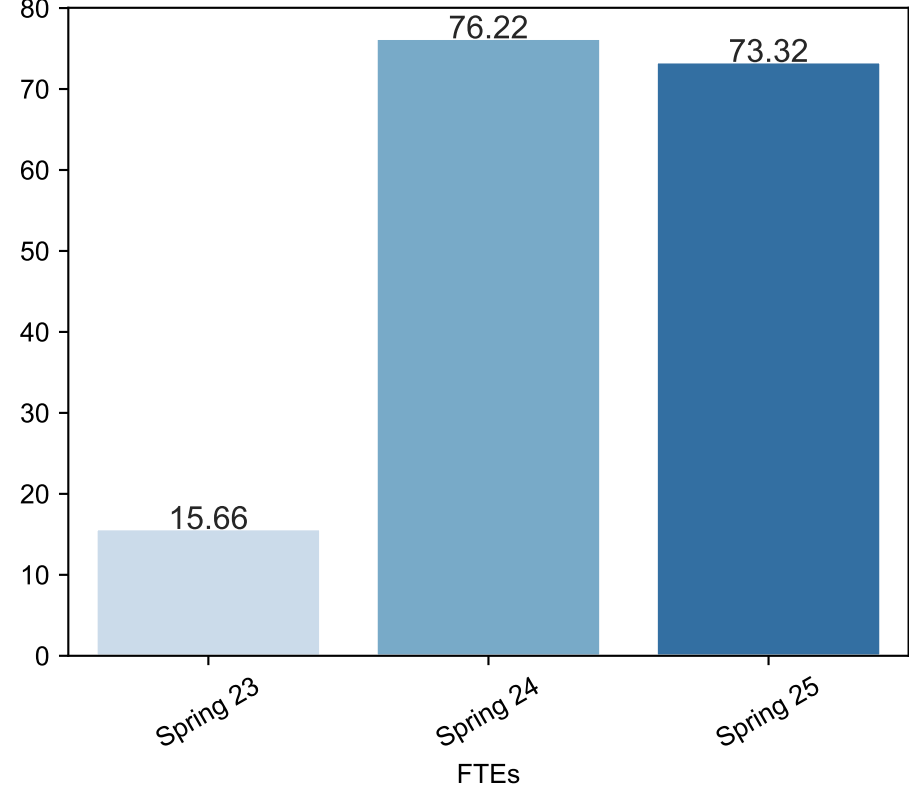

Spring Enrollment Report as of 02/10/2025

Spring Term: 3 Year Credit Enrollments

Spring Term: 3 Year Non Credit Enrollments

Spring Term: 3 Year Credit FTEs

Spring Term: 3 Year Non Credit FTEs

Report Filters Academic Level is Credit Academic Years Ago is in list (0, 1, 2) Date Index for Registration Start Date : All Enrolled is Yes Semester is Spring

Measures Duplicated Headcount

Dimensions Date Index for Start Date

Report Filters Academic Level is Non Credit Academic Years Ago is in list (0, 1, 2) Date Index for Registration Start Date : All Enrolled is Yes Semester is Spring

Measures Duplicated Headcount

Dimensions Date Index for Start Date