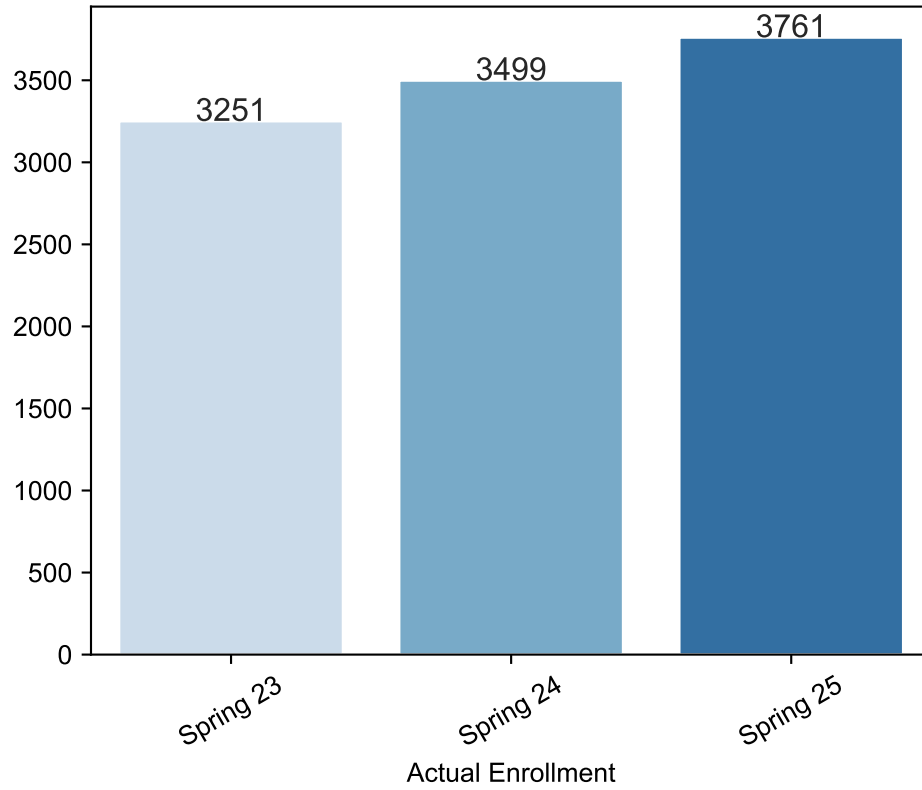

Spring Enrollment Report as of 02/10/2025

Spring Term: 3 Year Credit Enrollments

Spring Term: 3 Year Non Credit Enrollments

Spring Term: 3 Year Credit FTEs

Spring Term: 3 Year Non Credit FTEs

Report Filters Academic Level is Credit Academic Years Ago is in list (0, 1, 2) Date Index for Registration Start Date : All Enrolled is Yes Semester is Spring

Measures Duplicated Headcount

Dimensions Date Index for Start Date

Report Filters Academic Level is Non Credit Academic Years Ago is in list (0, 1, 2) Date Index for Registration Start Date : All Enrolled is Yes Semester is Spring

Measures Duplicated Headcount

Dimensions Date Index for Start Date